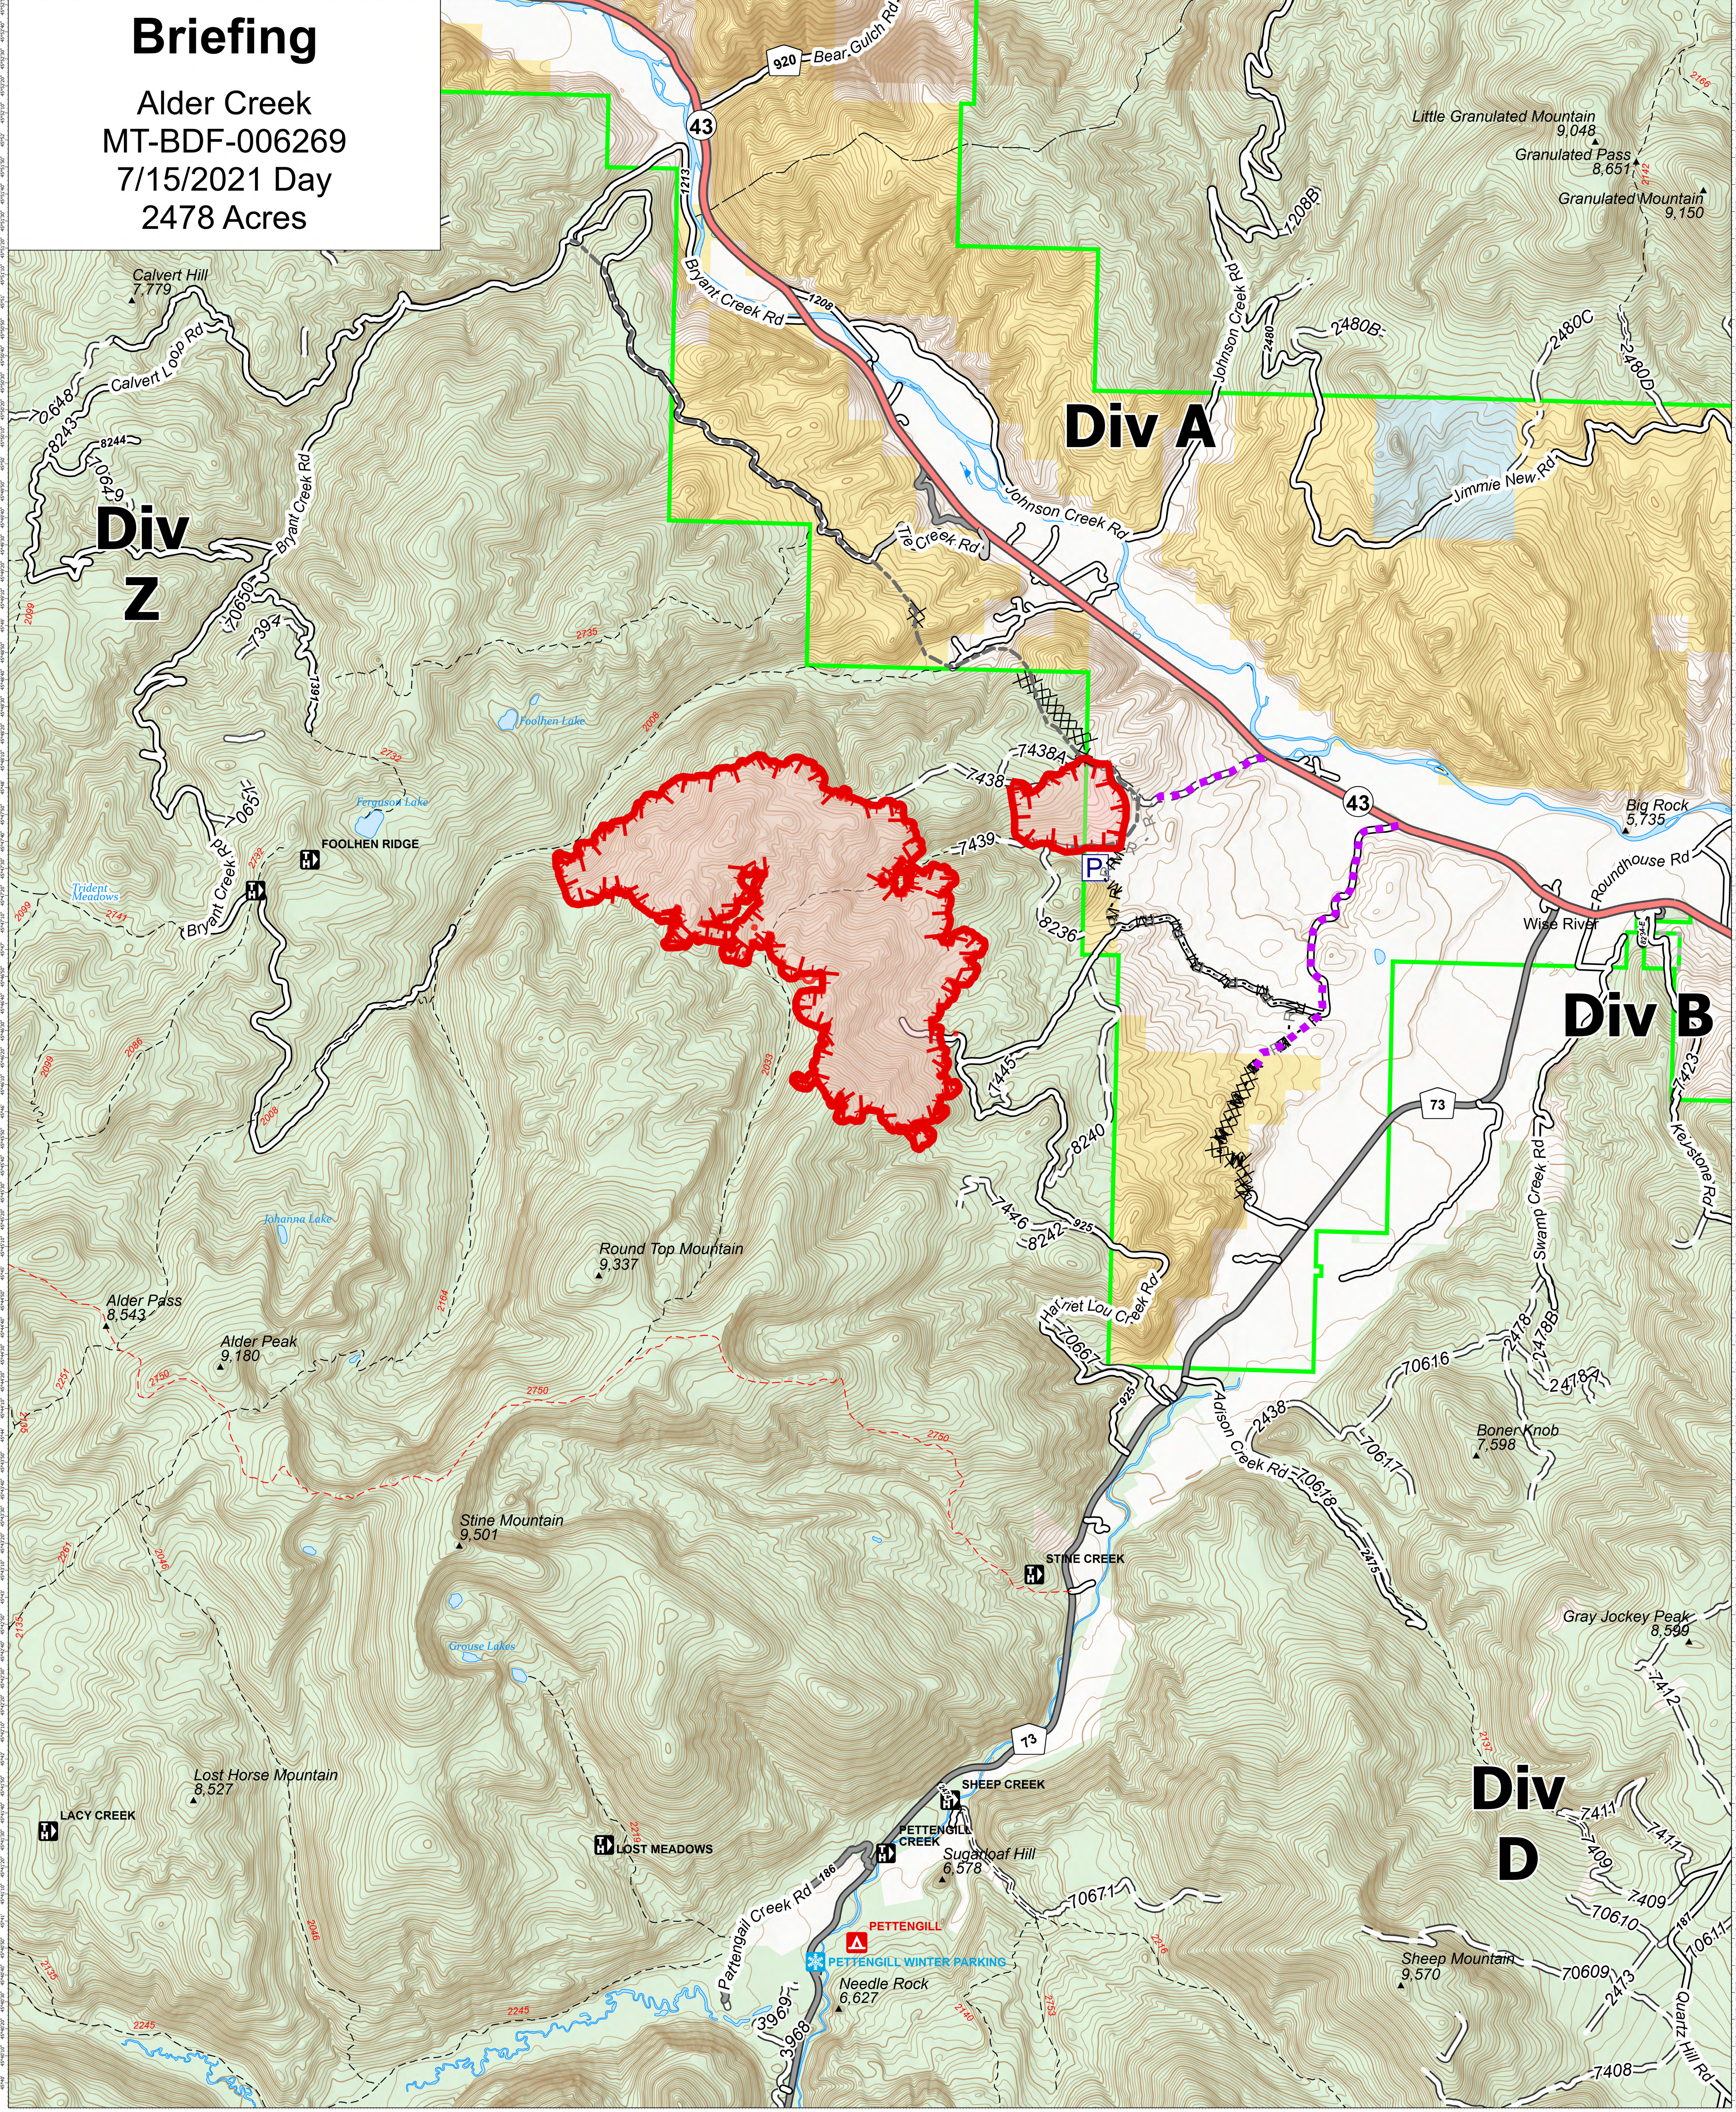

Briefing

Alder Creek
 MT-BDF-006269
 7/15/2021 Day
 2478 Acres

- ▭ Wildfire Daily Fire Perimeter
- ▬ Other
- ▬ Route
- ▬ Fire Edge
- ▬ Paved
- ▬ Gravel Road
- ▬ Dirt Road
- ▬ Unimproved Road
- ▬ Forest Service Land
- ▬ Other State Lands
- ▭ BLM Lands
- ⊗ Completed Dozer Line

SA Blue Team
 7/15/2021 0819
 North American 1983 Datum. LatLong Grid