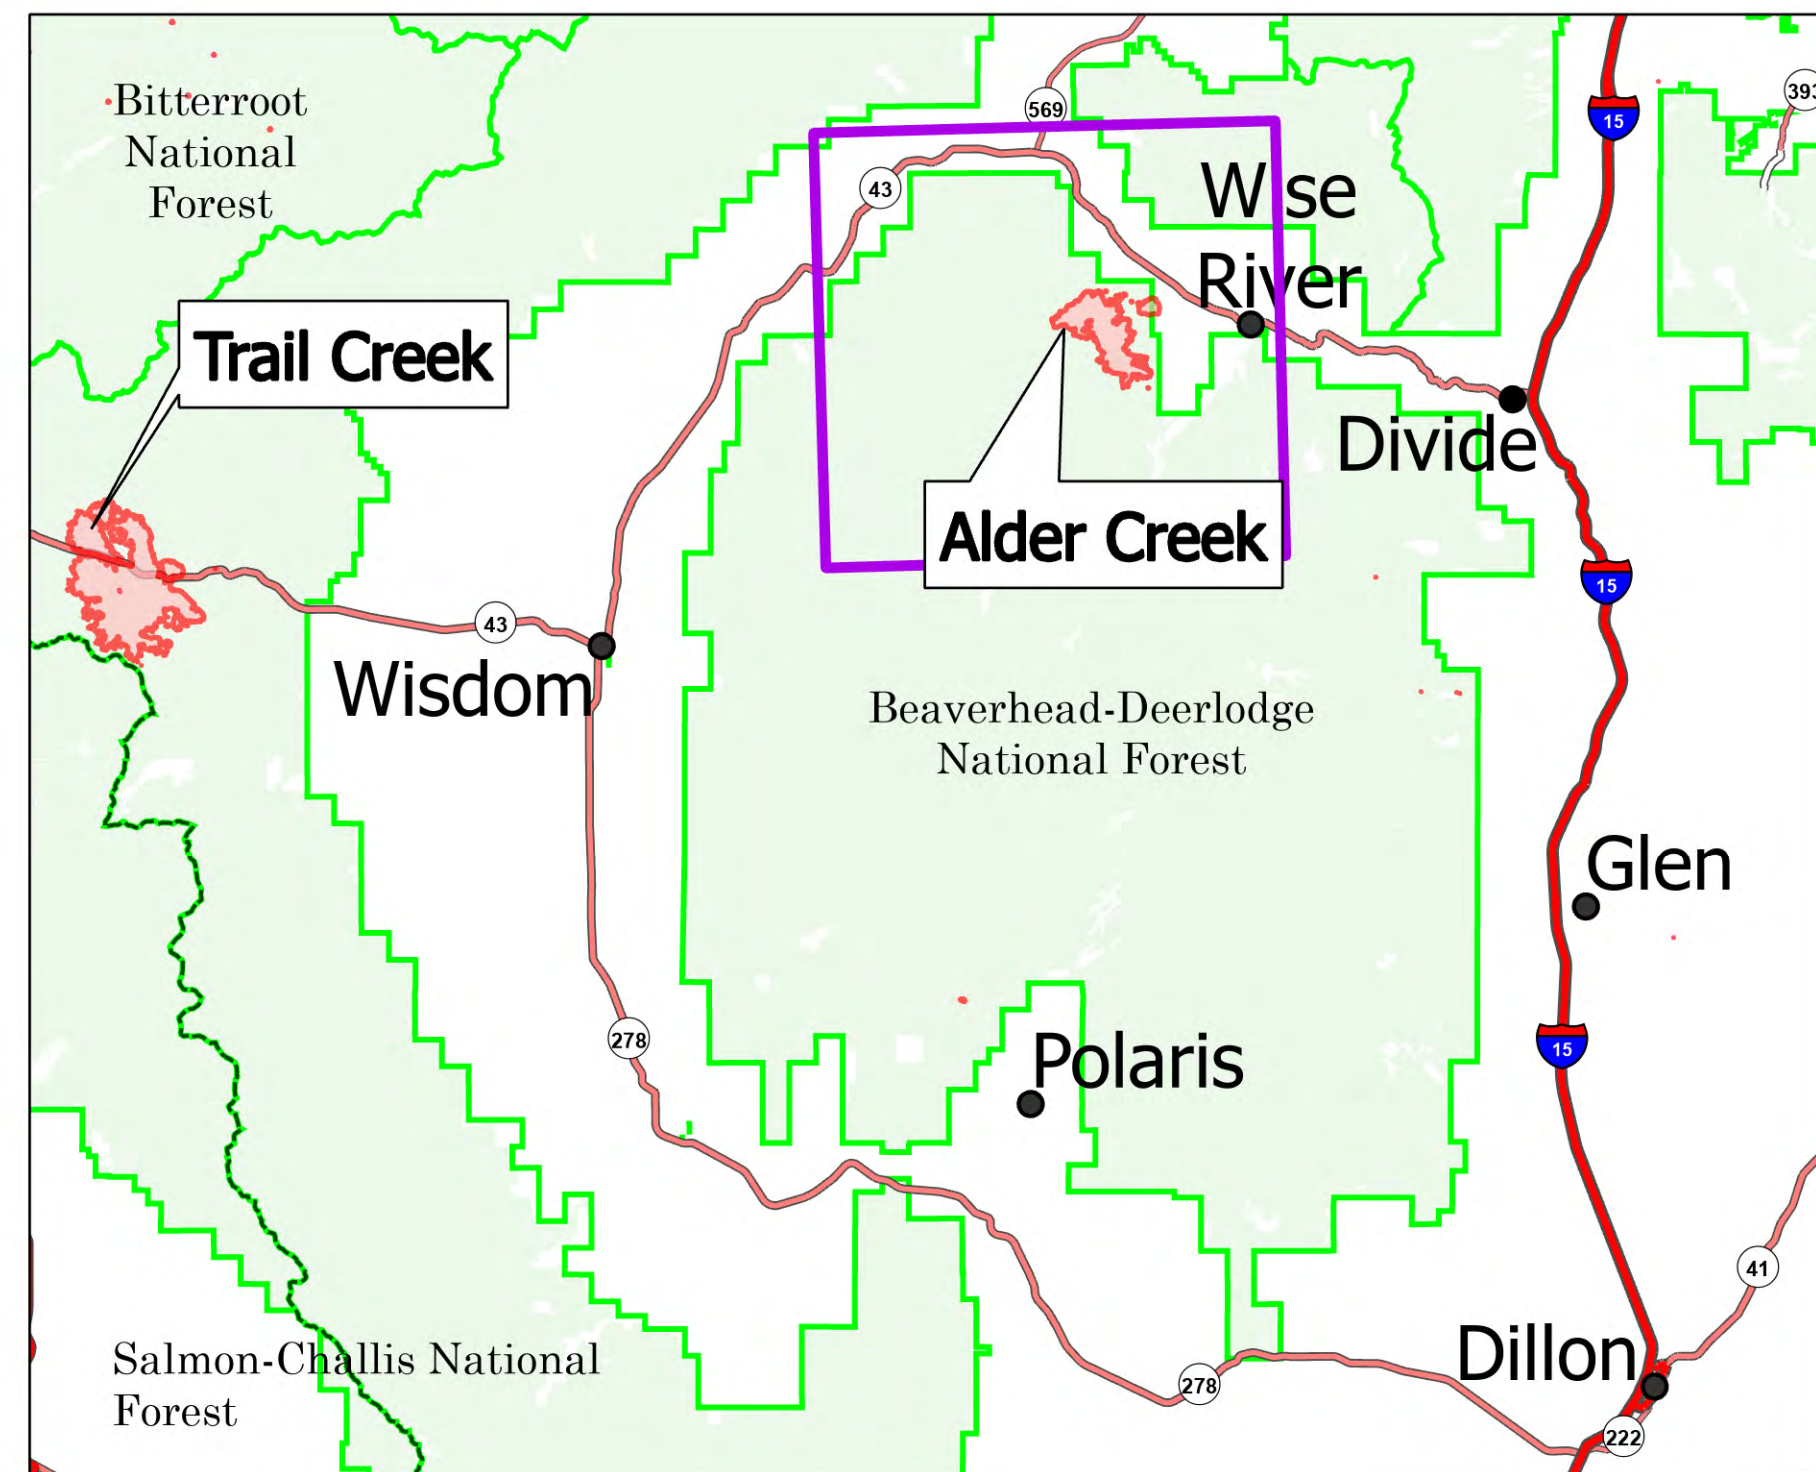

Public Information

Alder Creek
MT-BDF-006269
7/16/2021 Day
3463 acres

Wildfire Daily Fire Perimeter

Ownership

- State Public Lands
- Other State Lands
- Bureau of Land Management Lands

Fire perimeter updated from
Acres from IR on 7/15/2021 2308

Blue Team GIS
7/16/2021 0926
North American 1983 Datum, LatLong Grid