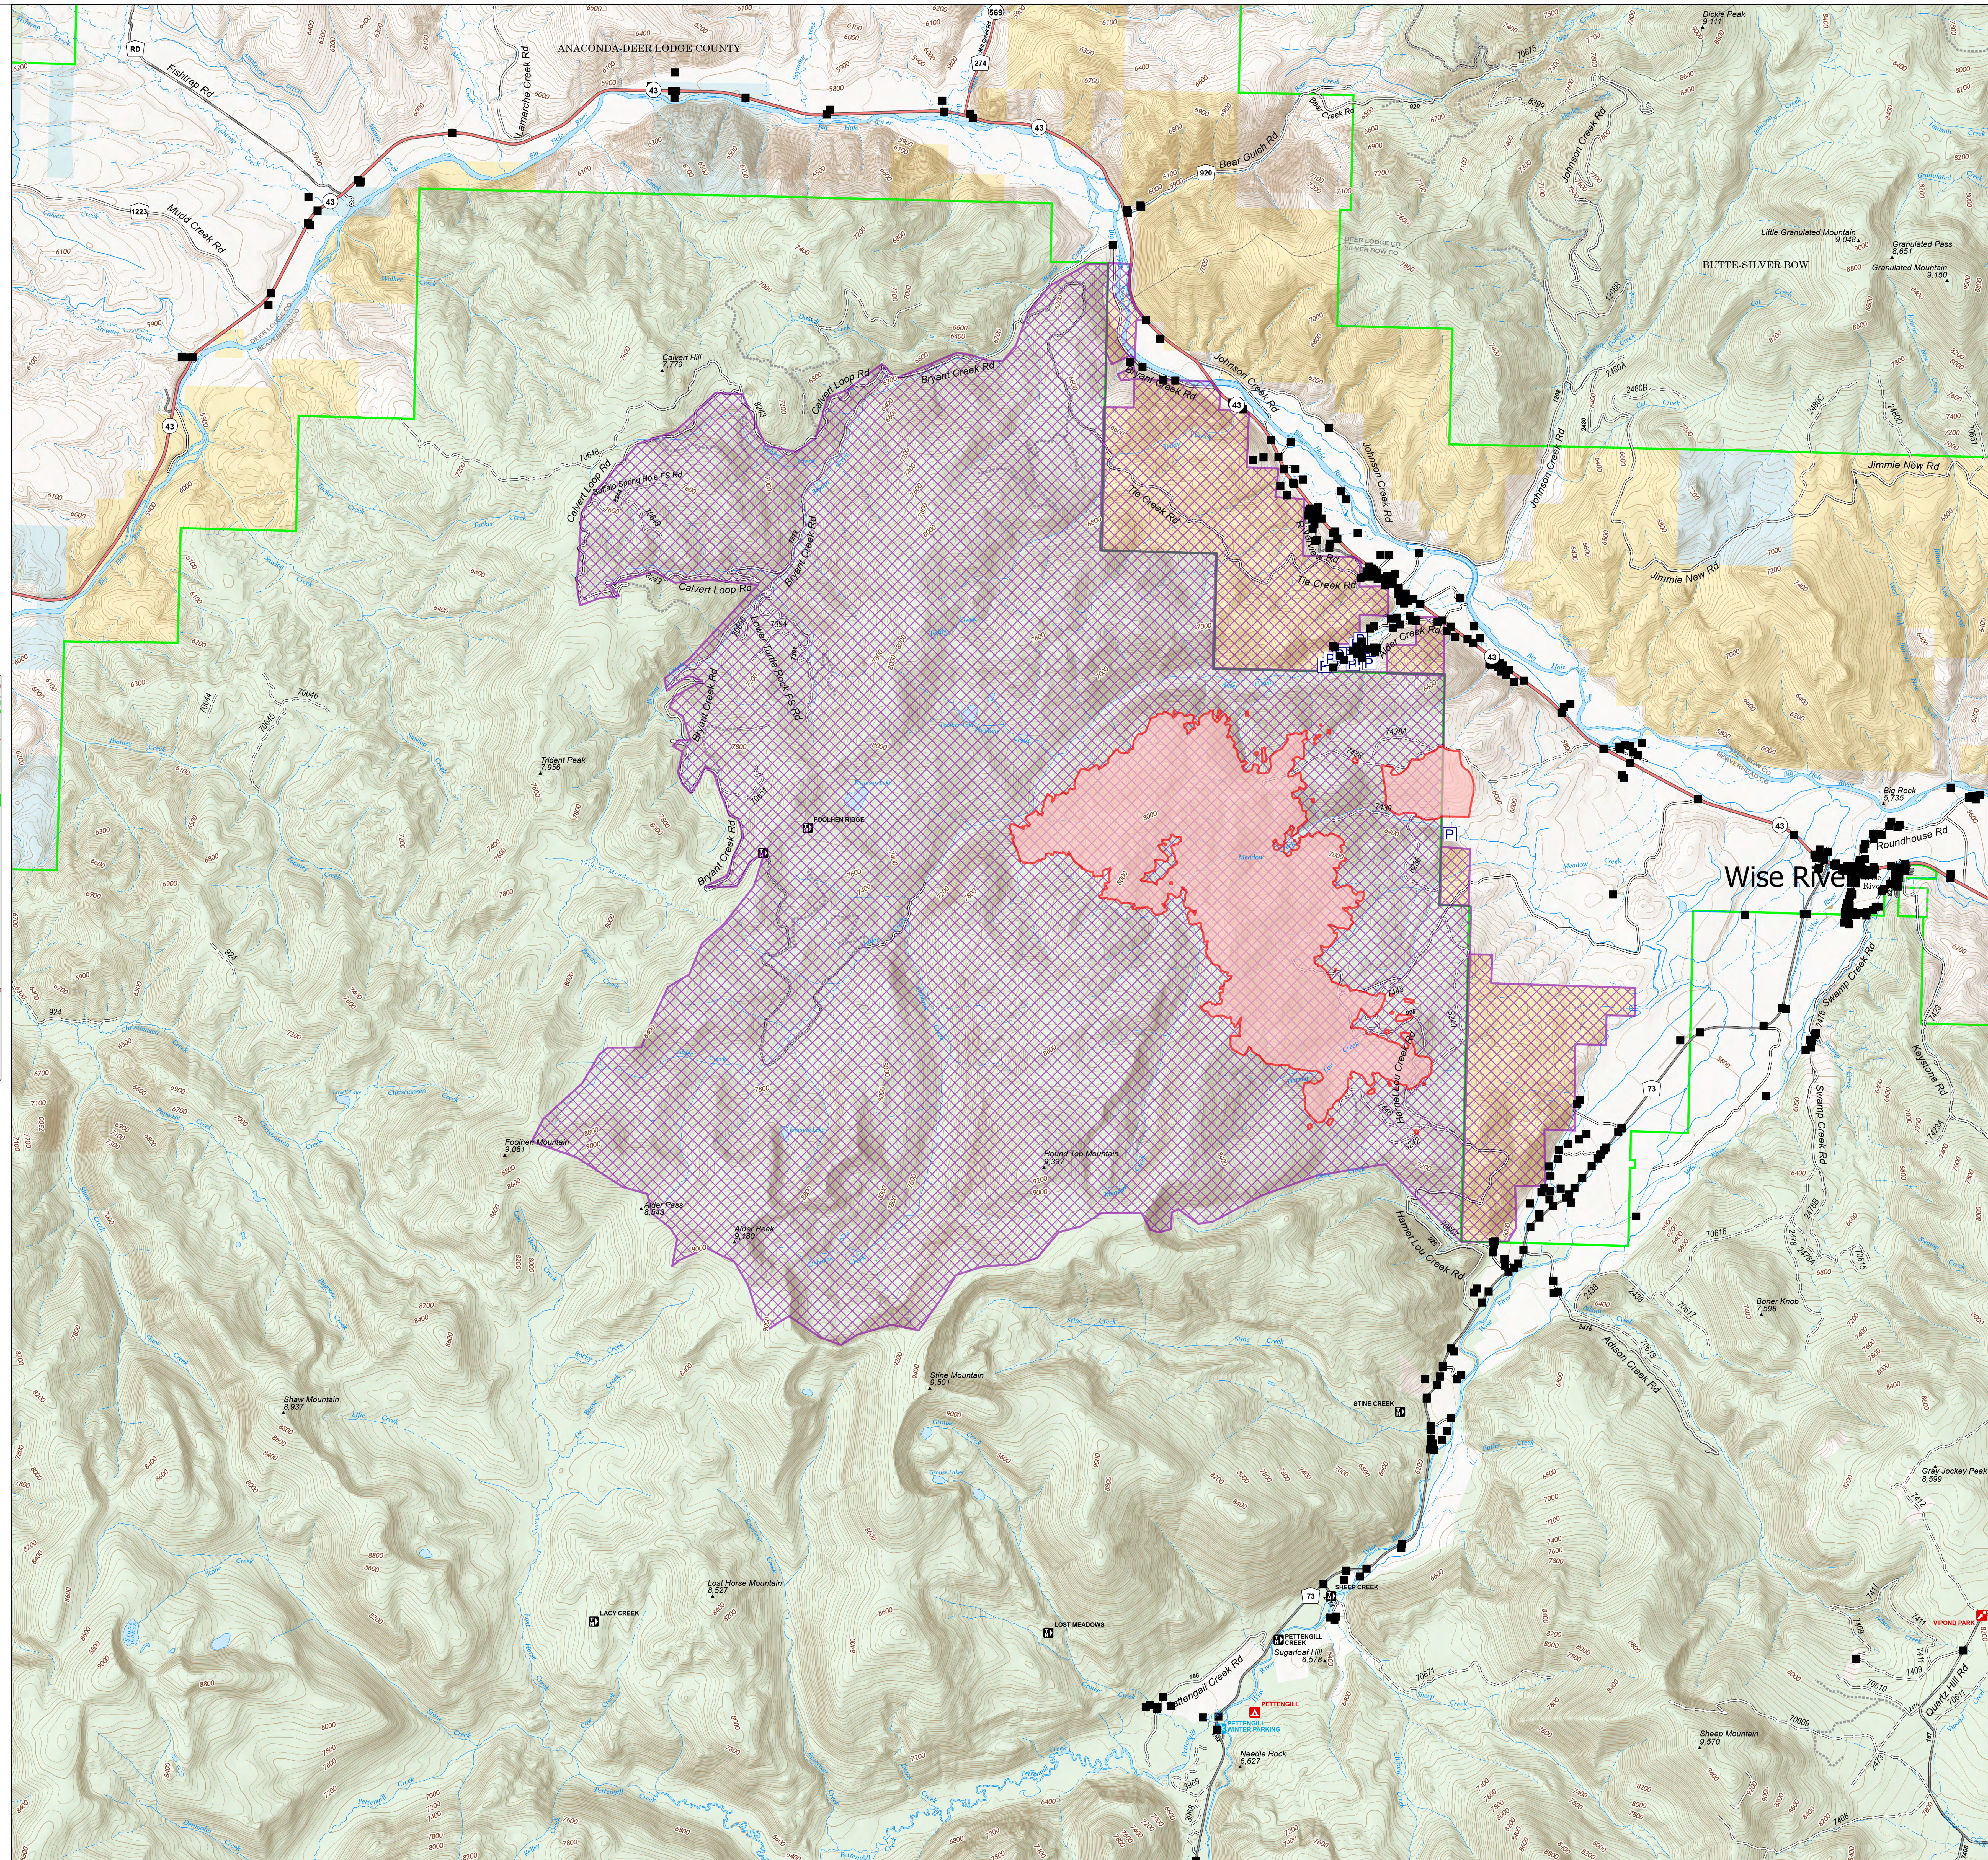

Public Information

Alder Creek
MT-BDF-006269
7/16/2021 Day
3463 acres

Wildfire Daily Fire Perimeter

Ownership

- State Public Lands
- Other State Lands
- Bureau of Land Management Lands

Fire perimeter updated from
Acres from IR on 7/15/2021 2308

Blue Team GIS
7/16/2021 0926
North American 1983 Datum, LatLong Grid