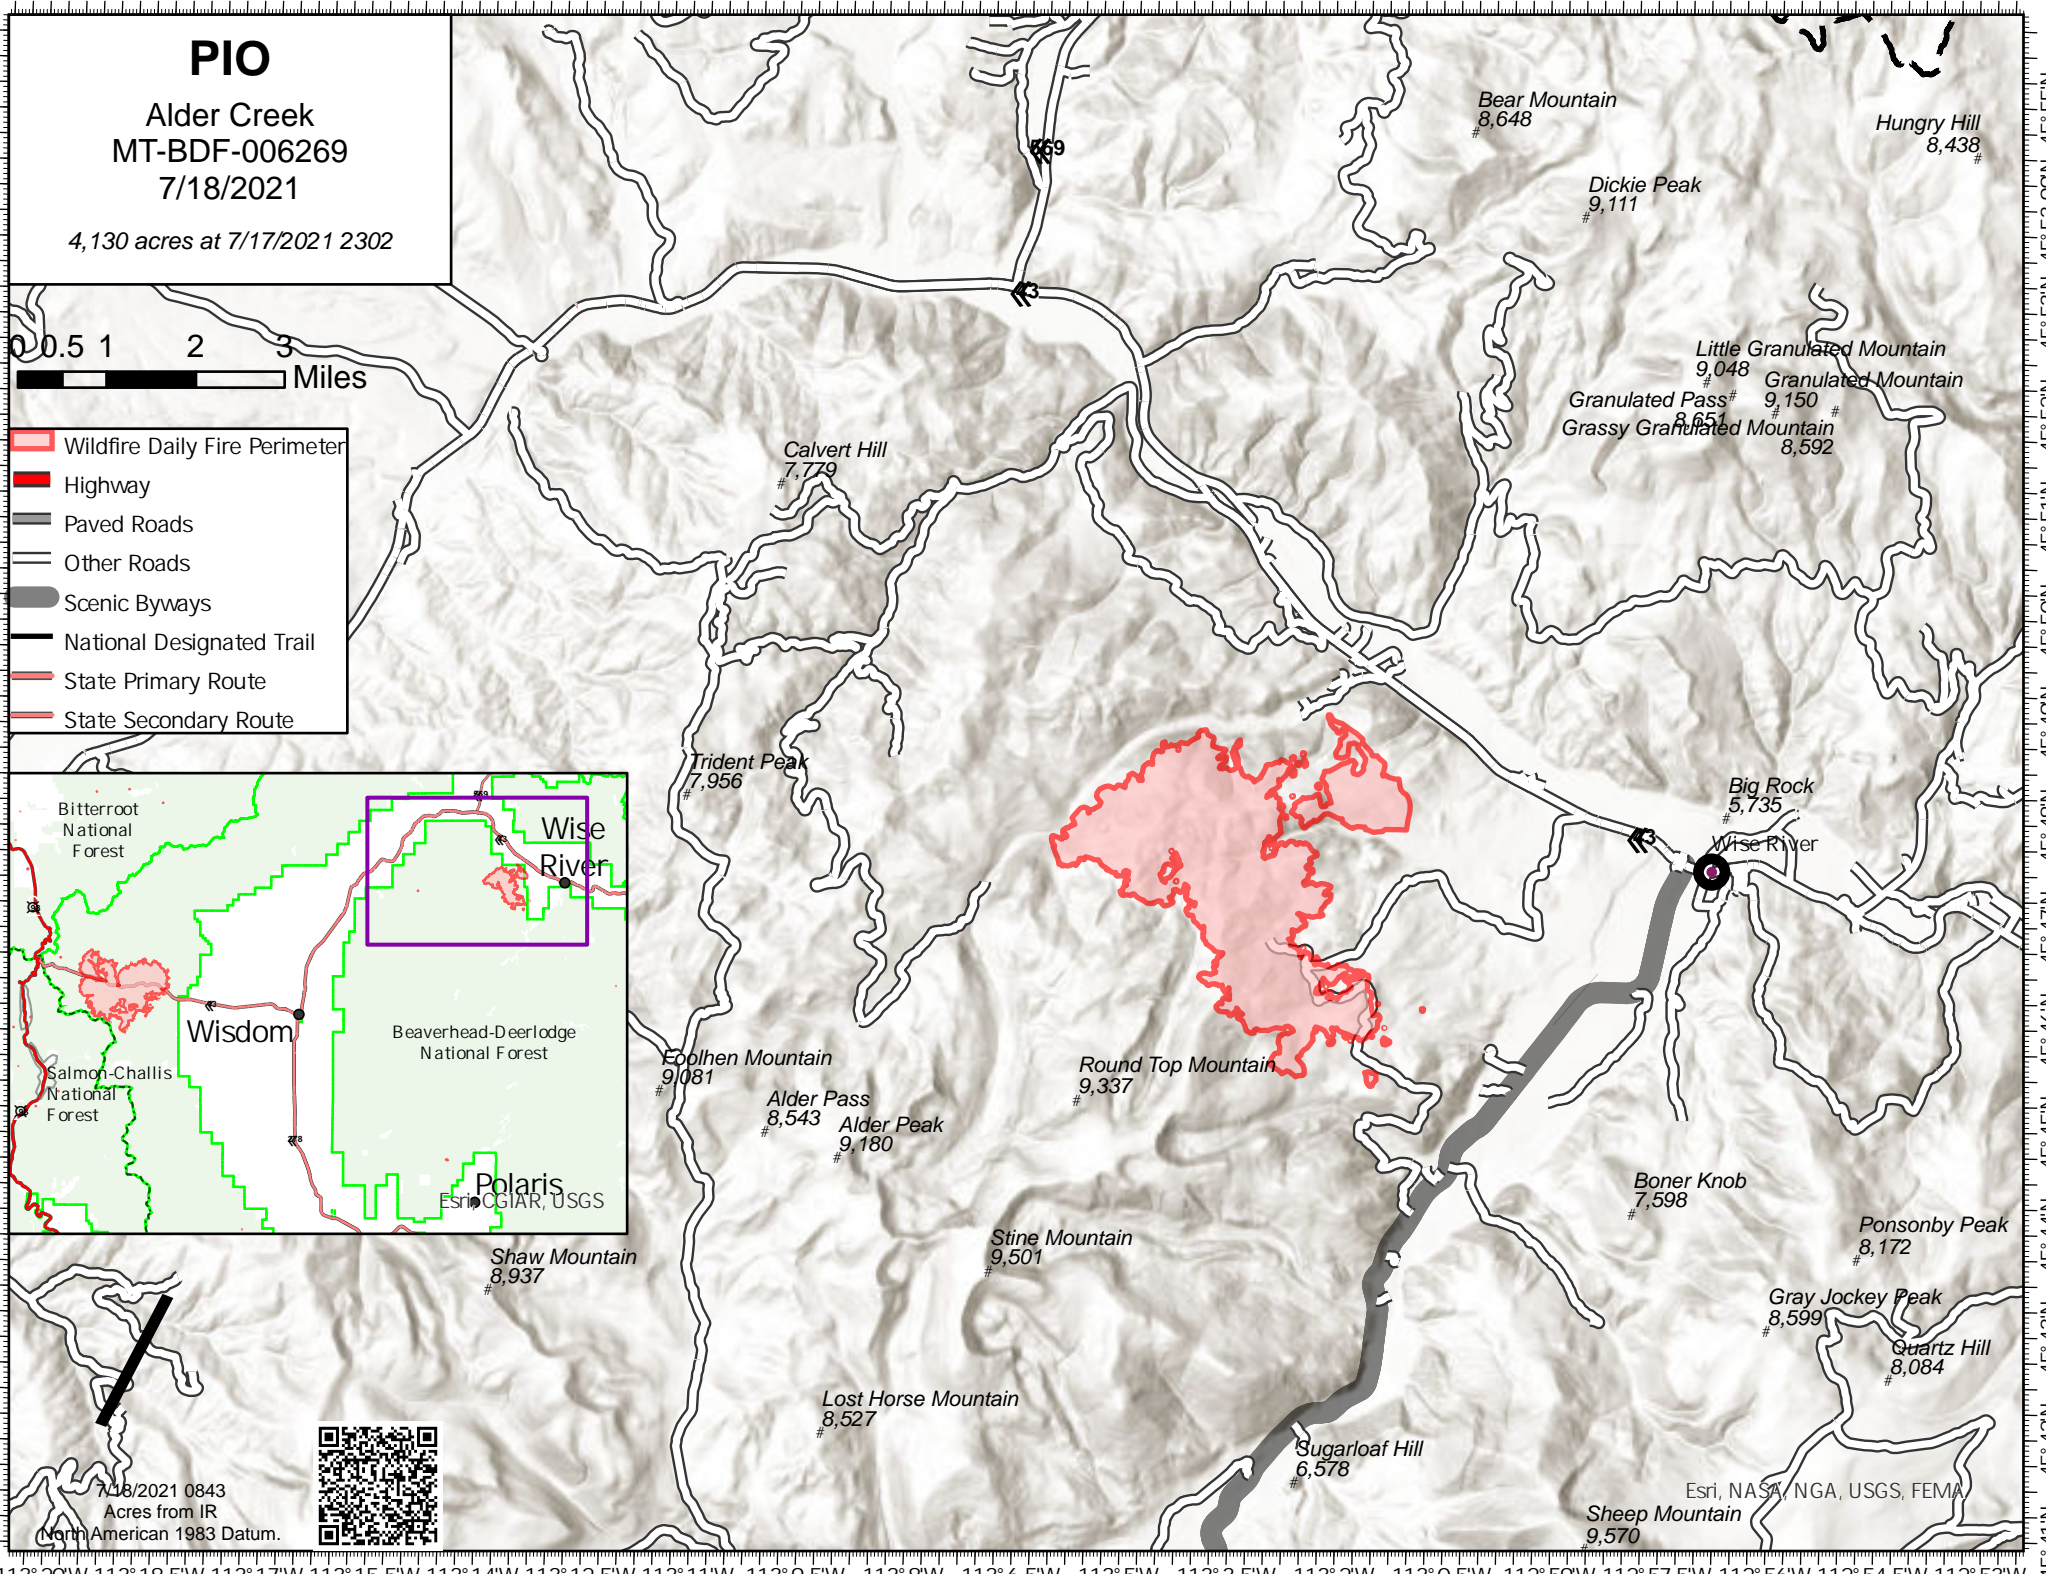

# PIO

Alder Creek  
MT-BDF-006269  
7/18/2021

4,130 acres at 7/17/2021 2302

- Wildfire Daily Fire Perimeter
- Highway
- Paved Roads
- Other Roads
- Scenic Byways
- National Designated Trail
- State Primary Route
- State Secondary Route

7/18/2021 0843  
Acres from IR  
North American 1983 Datum.

Esri, NASA, NGA, USGS, FEMA