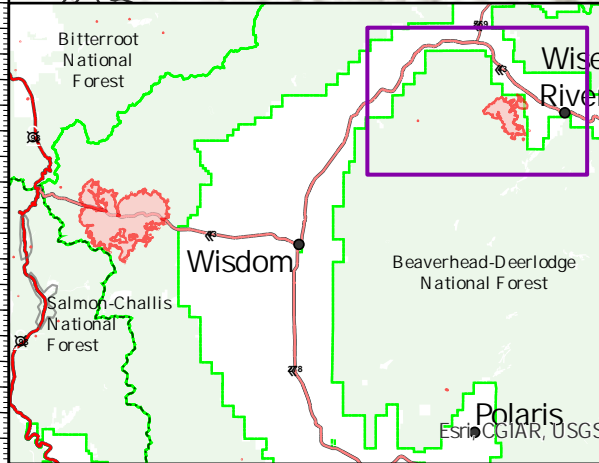

# PIO

Alder Creek  
MT-BDF-006269  
7/18/2021

4,130 acres at 7/17/2021 2302

- Wildfire Daily Fire Perimeter
- Highway
- Paved Roads
- Other Roads
- Scenic Byways
- National Designated Trail
- State Primary Route
- State Secondary Route