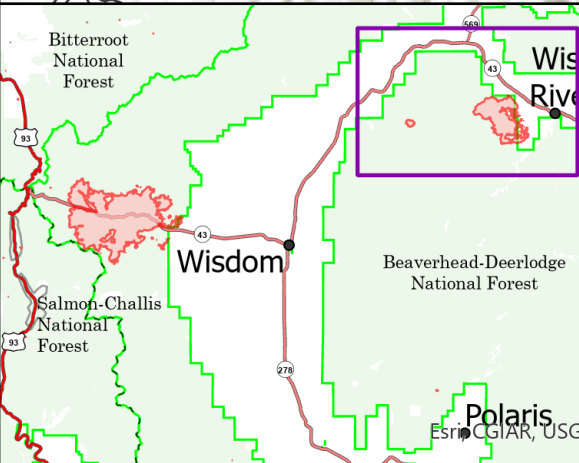

# PIO

Alder Creek  
MT-BDF-006269  
7/22/2021

6,298 acres at 7/22/2021 0005

- Wildfire Daily Fire Perimeter
- Highway
- Paved Roads
- Other Roads
- Scenic Byways
- National Designated Trail
- State Primary Route
- State Secondary Route