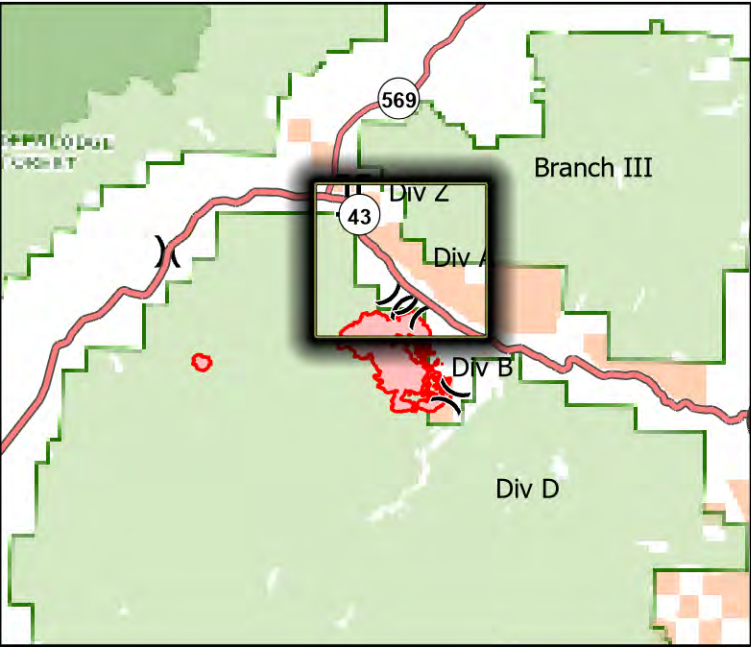

Division

Alder Creek
MT-BDF-006269
7/23/2021 Day

6,522 acres at 7/23/2021 0005

Div A/Z

- Pump
- Water Tank
- Helispot
- Unimproved Landing Area
- Division Break
- Branch Break
- Drop Point
- Lookout
- Value at Risk
- Gate
- Repair Point
- Landing or Log Deck
- Fence - Cut/Damaged
- Completed Dozer Line
- Completed Fuel Break
- Completed Mixed Construction Line
- Completed Plow Line
- Completed Road as Line
- Planned Hand Line
- Planned Road as Line
- Planned Secondary Line
- Other
- Route
- Temporary Flight Restriction
- Fire Edge
- Contained Line
- Wildfire Daily Fire Perimeter
- Structures

0 0.25 0.5 1 Miles

7/23/2021 0747

North American 1983 Datum, Lat/Long Grid

BEAVERHEAD-DEER LODGE NATIONAL FOREST

Branch III

Div Z

Div A

Div B