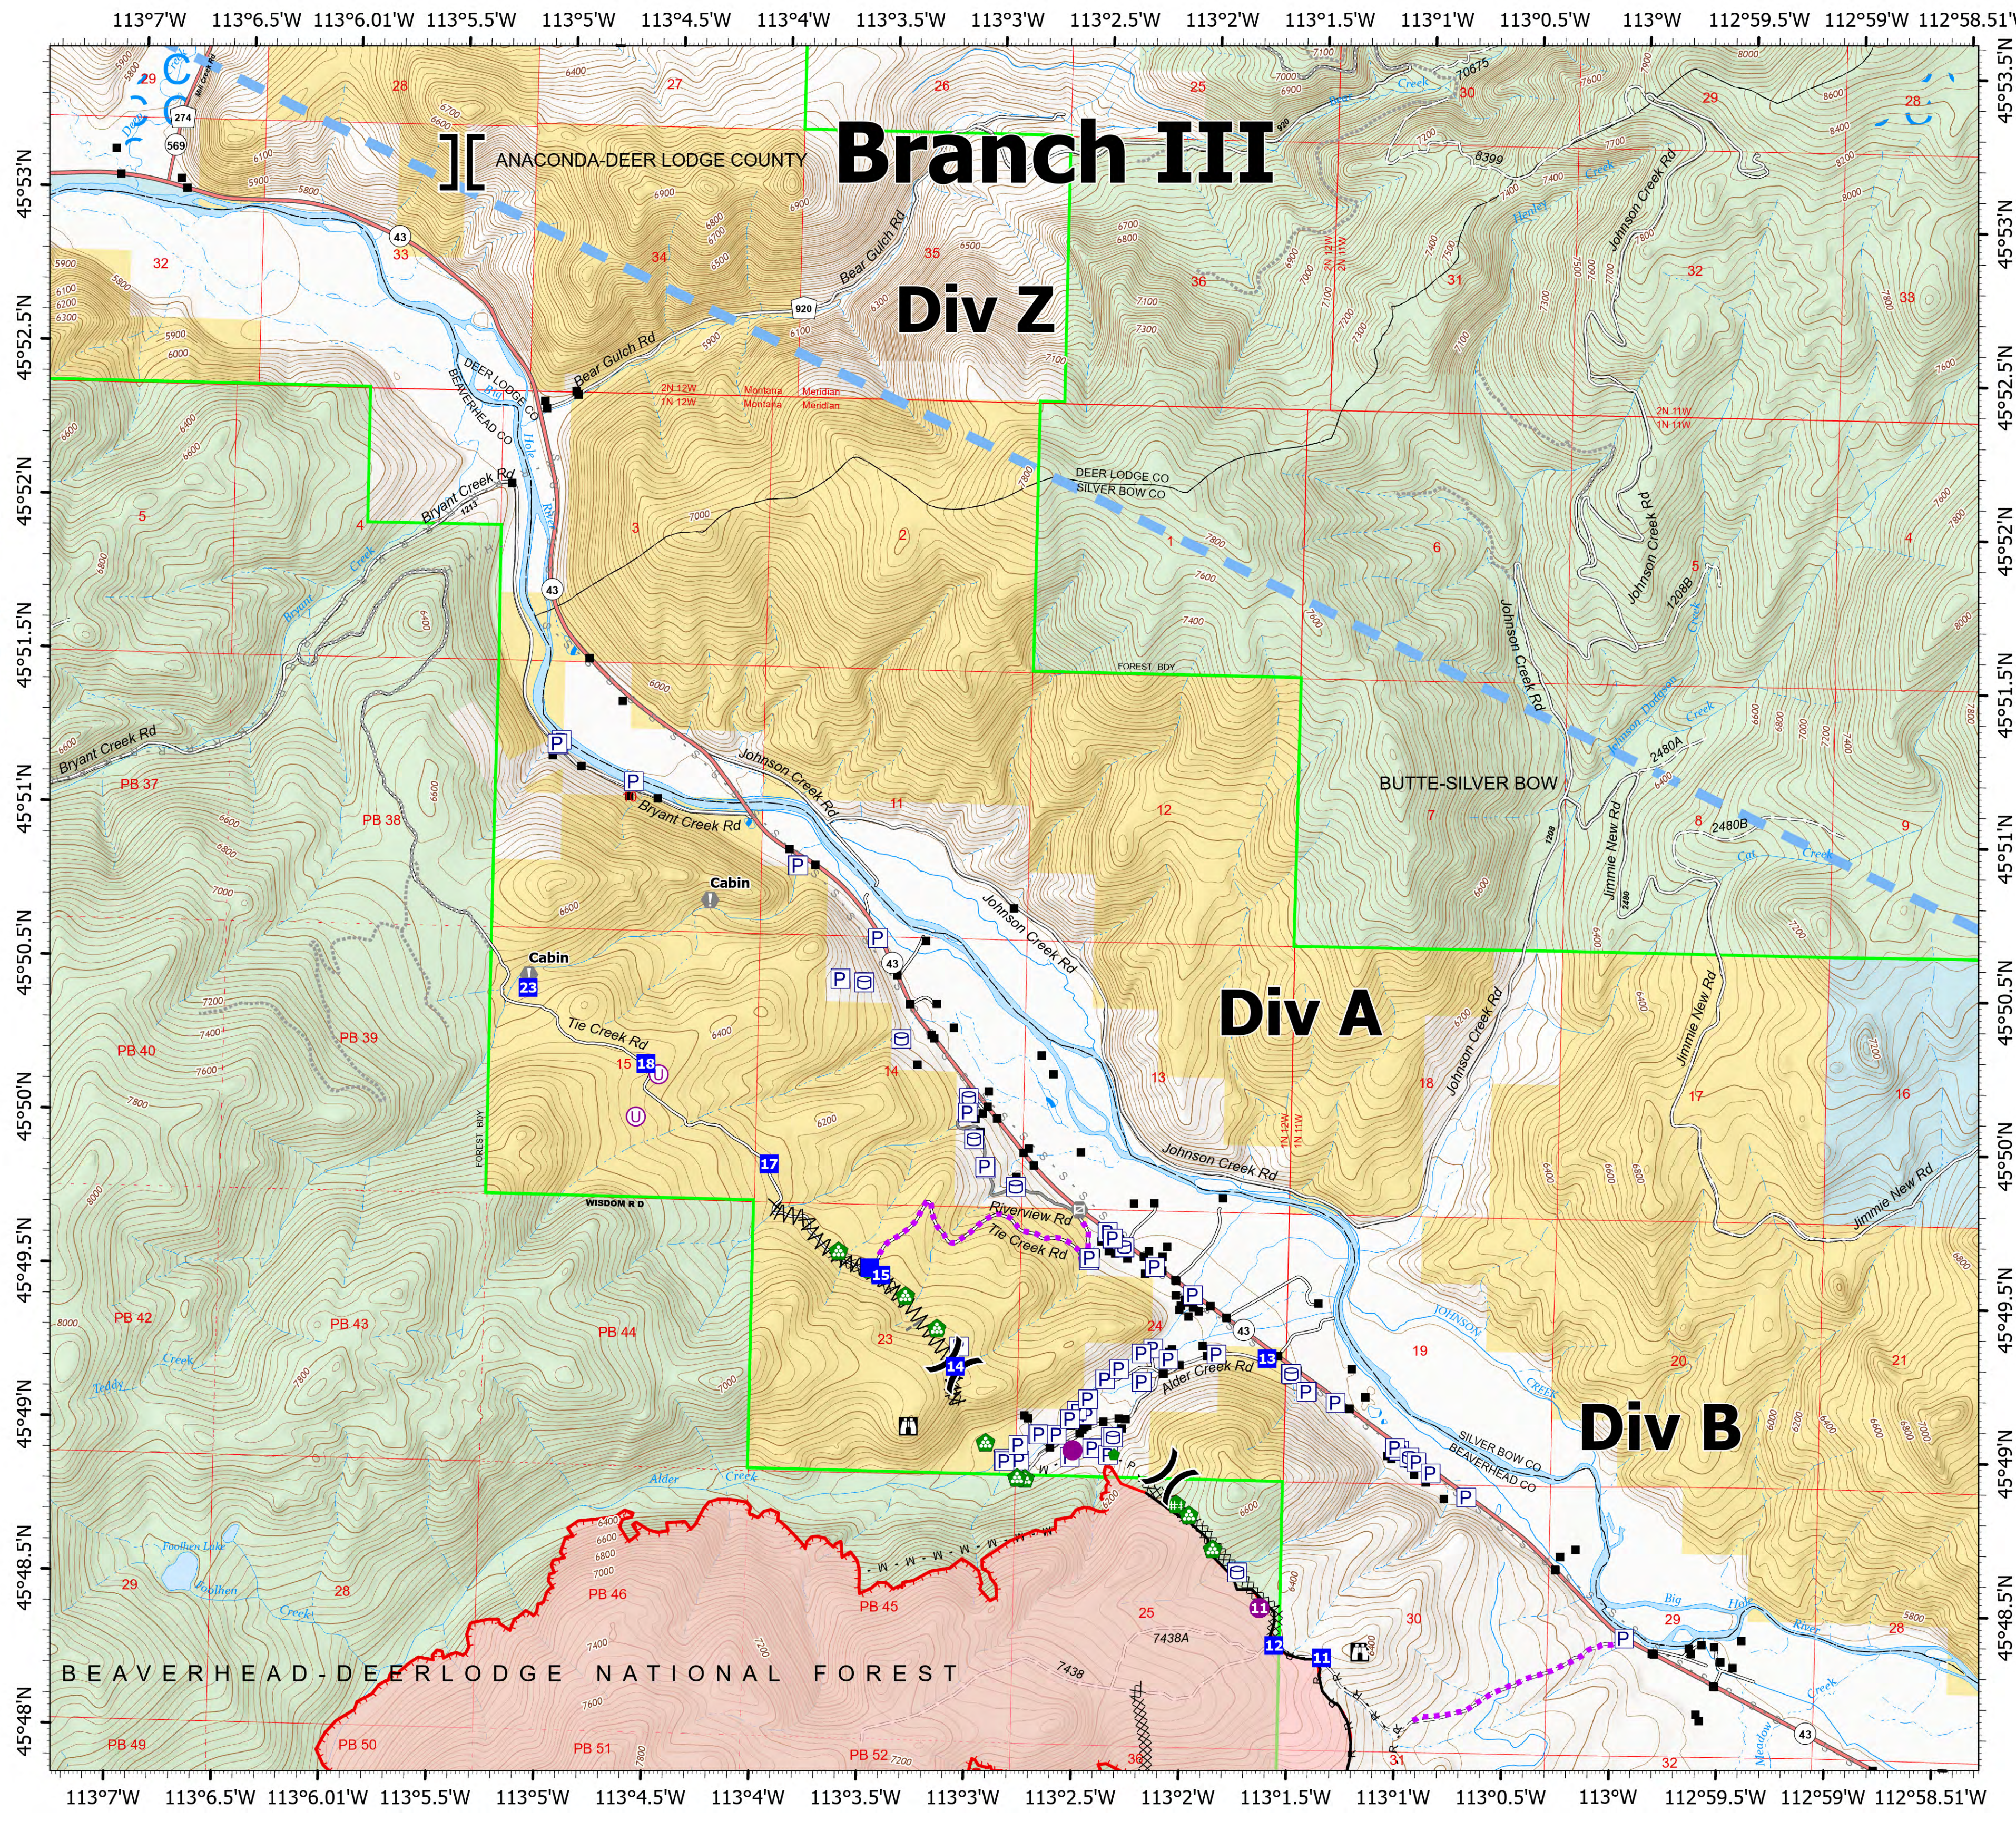

Division

Alder Creek
MT-BDF-006269
7/23/2021 Day

6,522 acres at 7/23/2021 0005

Div A/Z

- Pump
- Water Tank
- Helispot
- Unimproved Landing Area
- Division Break
- Branch Break
- Drop Point
- Lookout
- Value at Risk
- Gate
- Repair Point
- Landing or Log Deck
- Fence - Cut/Damaged
- Completed Dozer Line
- Completed Fuel Break
- Completed Mixed Construction Line
- Completed Plow Line
- Completed Road as Line
- Planned Hand Line
- Planned Road as Line
- Planned Secondary Line
- Other
- Route
- Temporary Flight Restriction
- Fire Edge
- Contained Line
- Wildfire Daily Fire Perimeter
- Structures

0 0.25 0.5 1 Miles

7/23/2021 0747

North American 1983 Datum, Lat/Long Grid

BEAVERHEAD-DEER LODGE NATIONAL FOREST

Branch III

Div Z

Div A

Div B