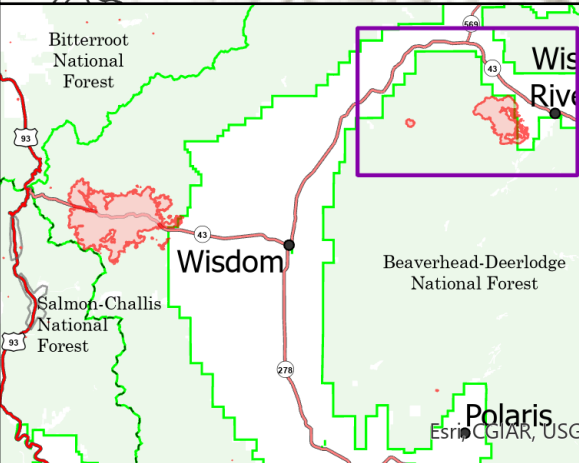

PIO

Alder Creek
MT-BDF-006269
7/23/2021

6,522 acres at 7/23/2021 0005

- Wildfire Daily Fire Perimeter
- Highway
- Paved Roads
- Other Roads
- Scenic Byways
- National Designated Trail
- State Primary Route
- State Secondary Route