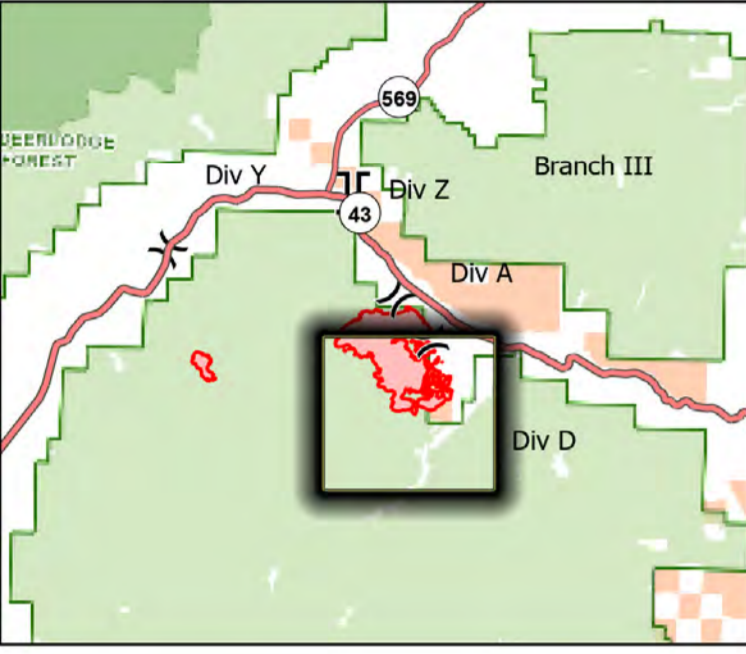

Division

Alder Creek
MT-BDF-006269
7/24/2021 Day

6,831 acres at 7/23/2021 2300

Div D

- Helibase
- Division Break
- Incident Command Post
- Drop Point
- Fence - Cut/Damaged
- Safety Zone
- Hazard
- Completed Dozer Line
- Completed Fuel Break
- Completed Hand Line
- Completed Mixed Construction Line
- Completed Plow Line
- Completed Road as Line
- Planned Road as Line
- Planned Secondary Line
- Access or Improved Road
- Highlighted Feature
- Route
- Temporary Flight Restriction
- Fire Edge
- Contained Line
- Wildfire Daily Fire Perimeter
- Structures

0 0.25 0.5 1 Miles

7/24/2021 0805

North American 1983 Datum, LatLong Grid