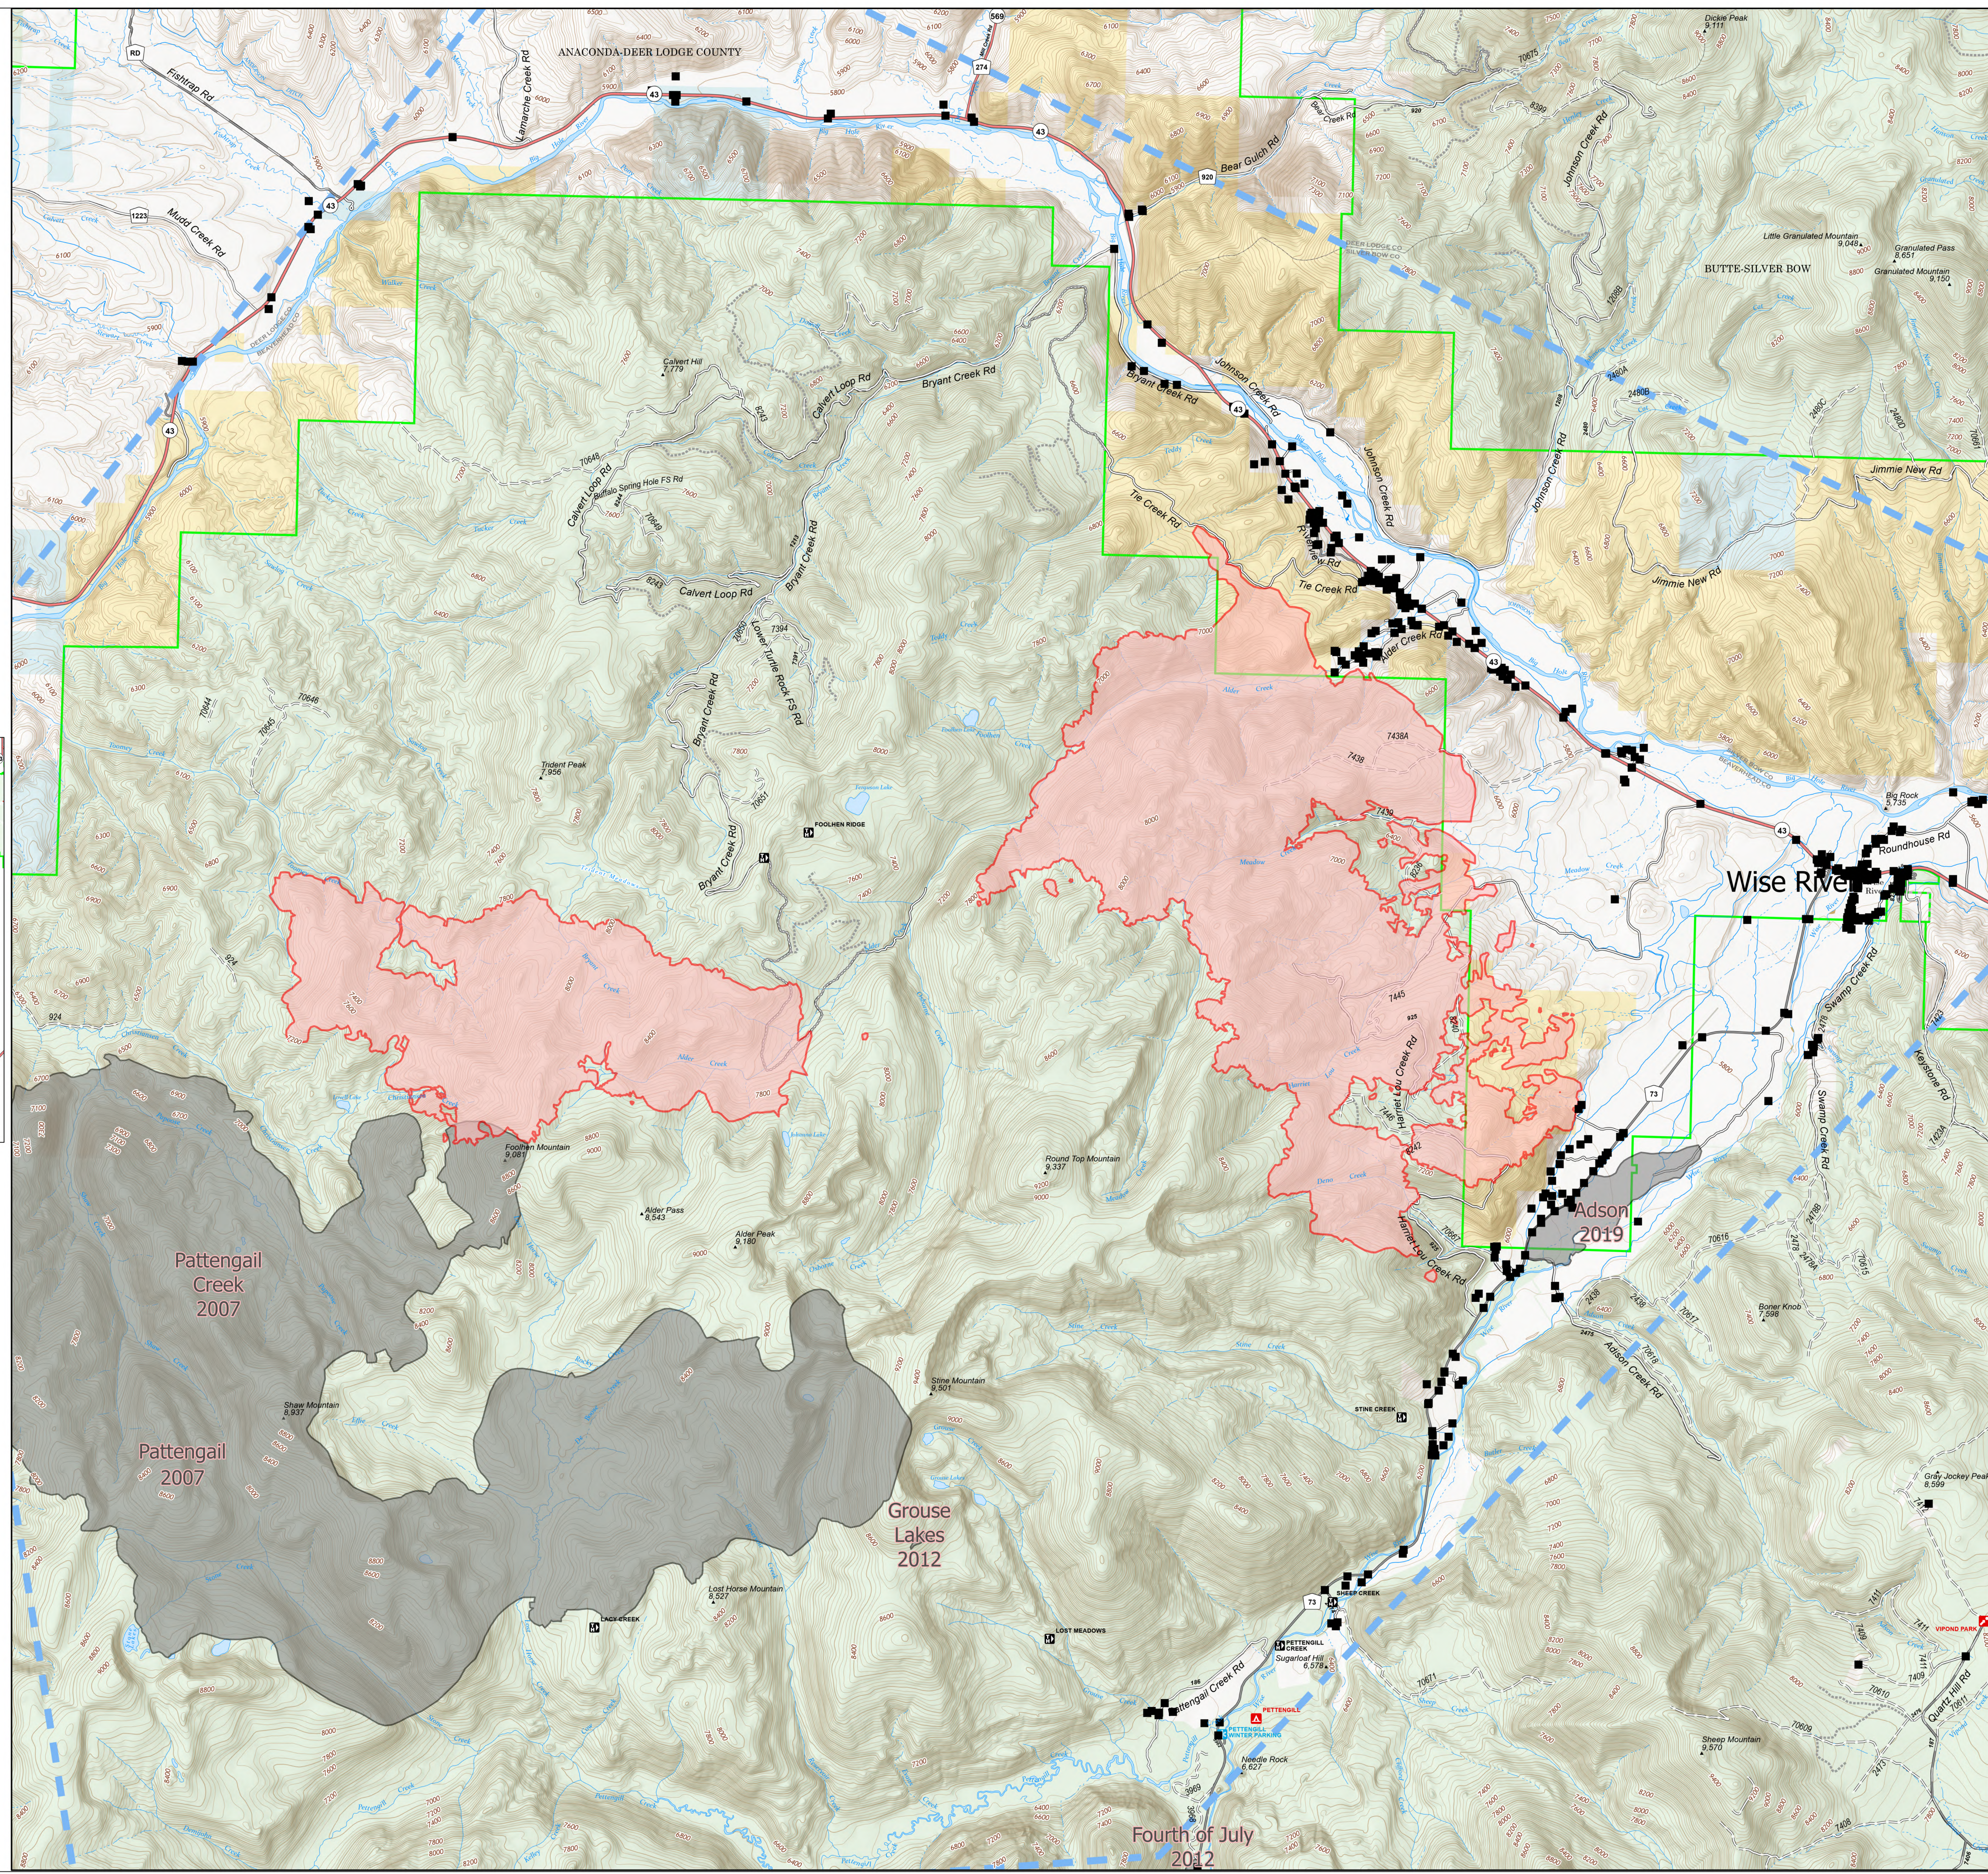

# Public Information

Alder Creek  
 MT-BDF-006269  
 7/26/2021  
 8,348 acres

- Wildfire Daily Fire Perimeter
- State Public Lands
- Other State Lands
- Bureau of Land Management Lands
- Forest Service Land
- Battlefield
- Fire History
- Structures
- Temporary Flight Restriction

Fire perimeter updated from  
 Acres from IR on 07/25/21 22:40

0 0.5 1 1.5 2 Miles

1 inch equals 0.5 miles Scale: 1:29,297

Fourth of July  
 2022