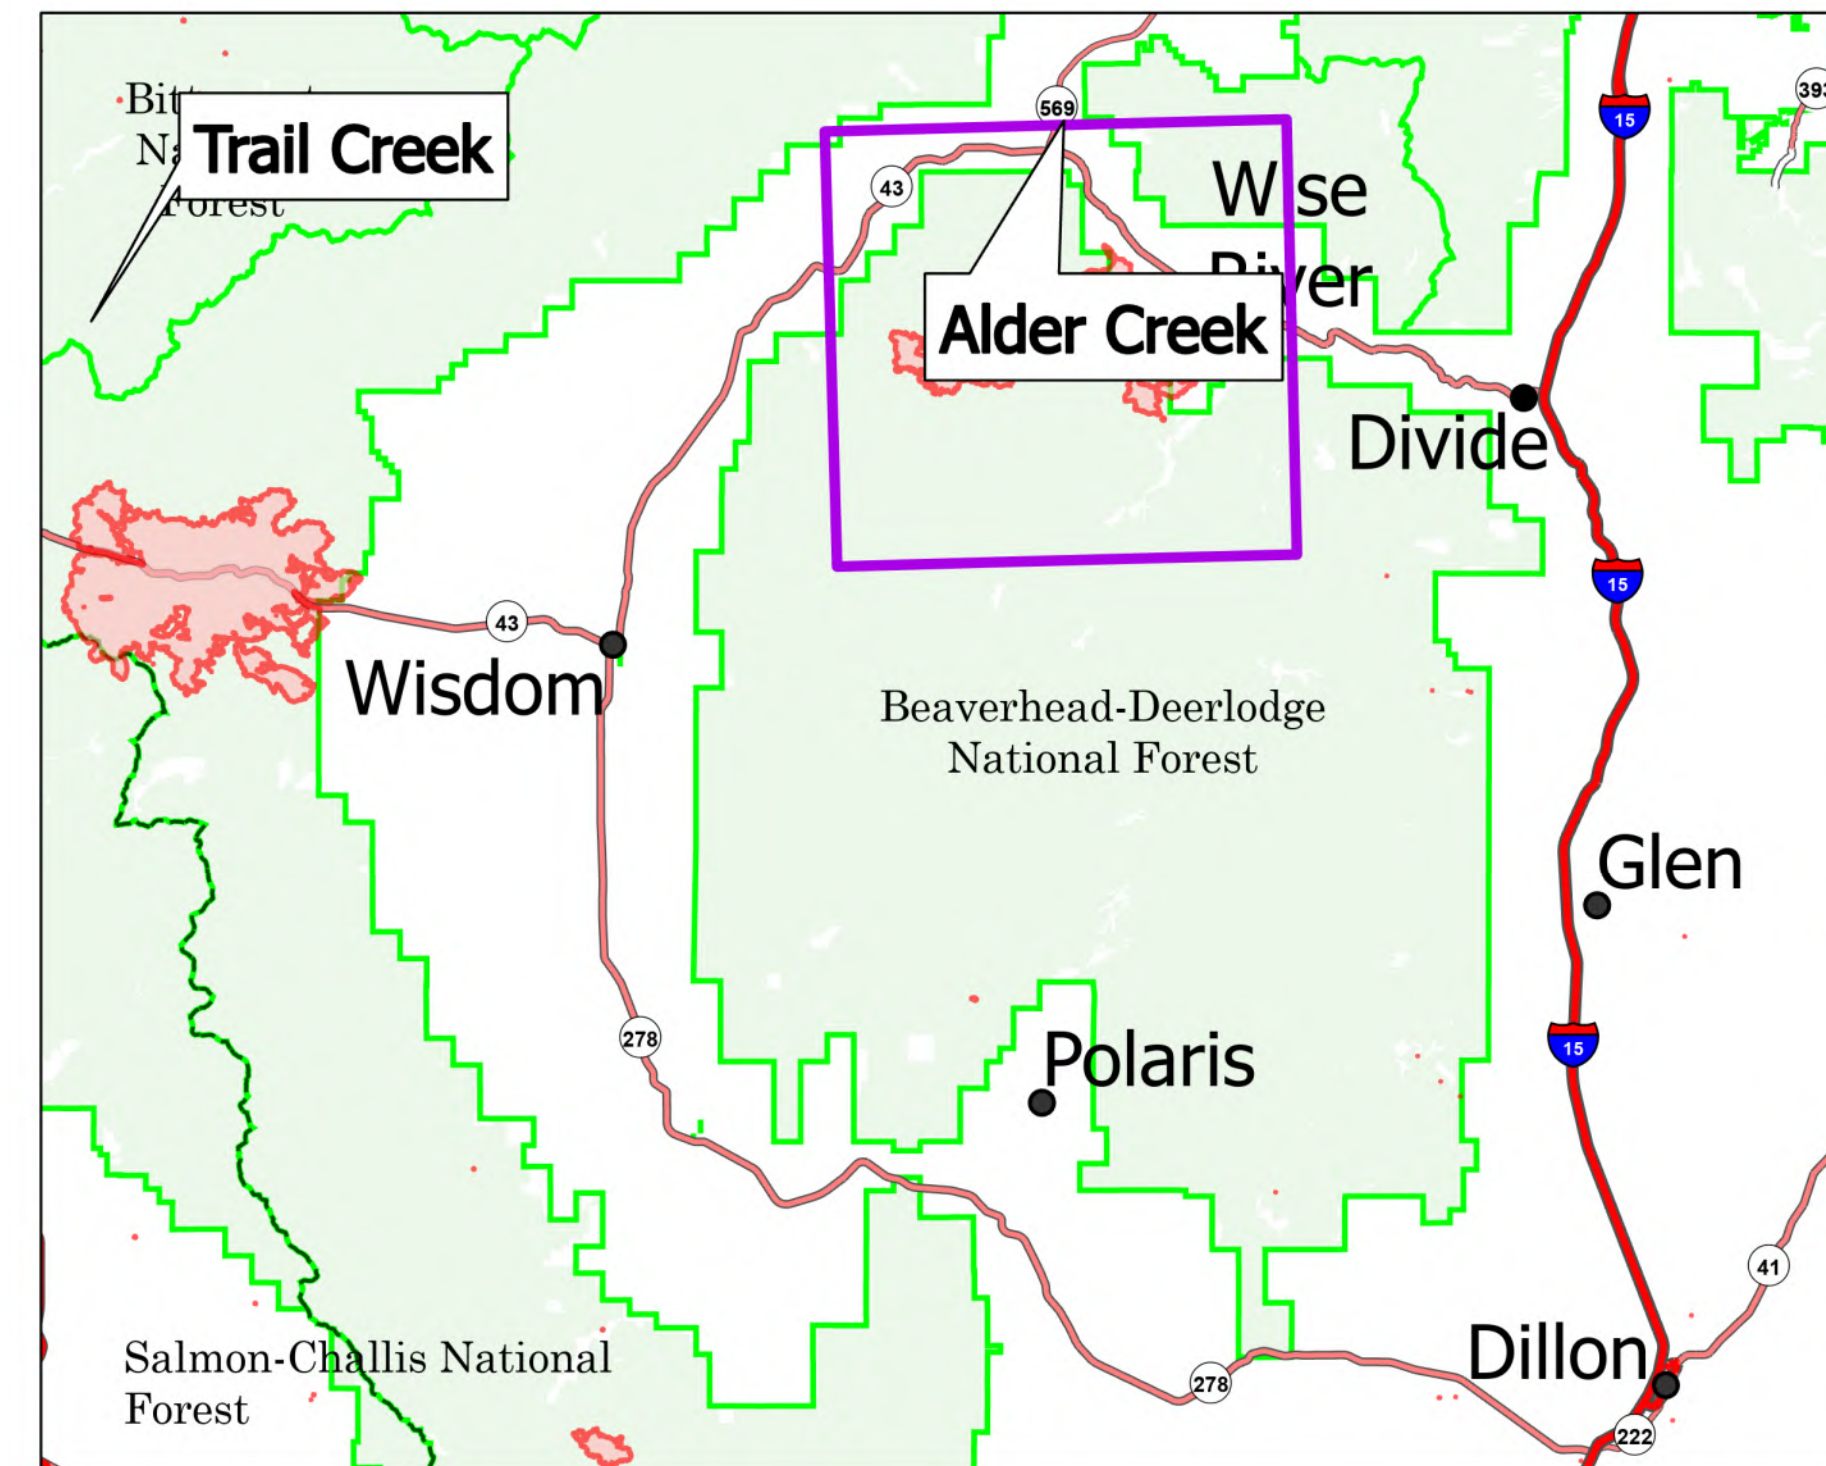

# Public Information

Alder Creek  
 MT-BDF-006269  
 7/26/2021  
 8,348 acres

- Wildfire Daily Fire Perimeter
- State Public Lands
- Other State Lands
- Bureau of Land Management Lands
- Forest Service Land
- Battlefield
- Fire History
- Structures
- Temporary Flight Restriction

Fire perimeter updated from  
 Acres from IR on 07/25/21 22:40

0 0.5 1 1.5 2 Miles

1 inch equals 0.5 miles Scale: 1:29,297

Fourth of July  
 2022