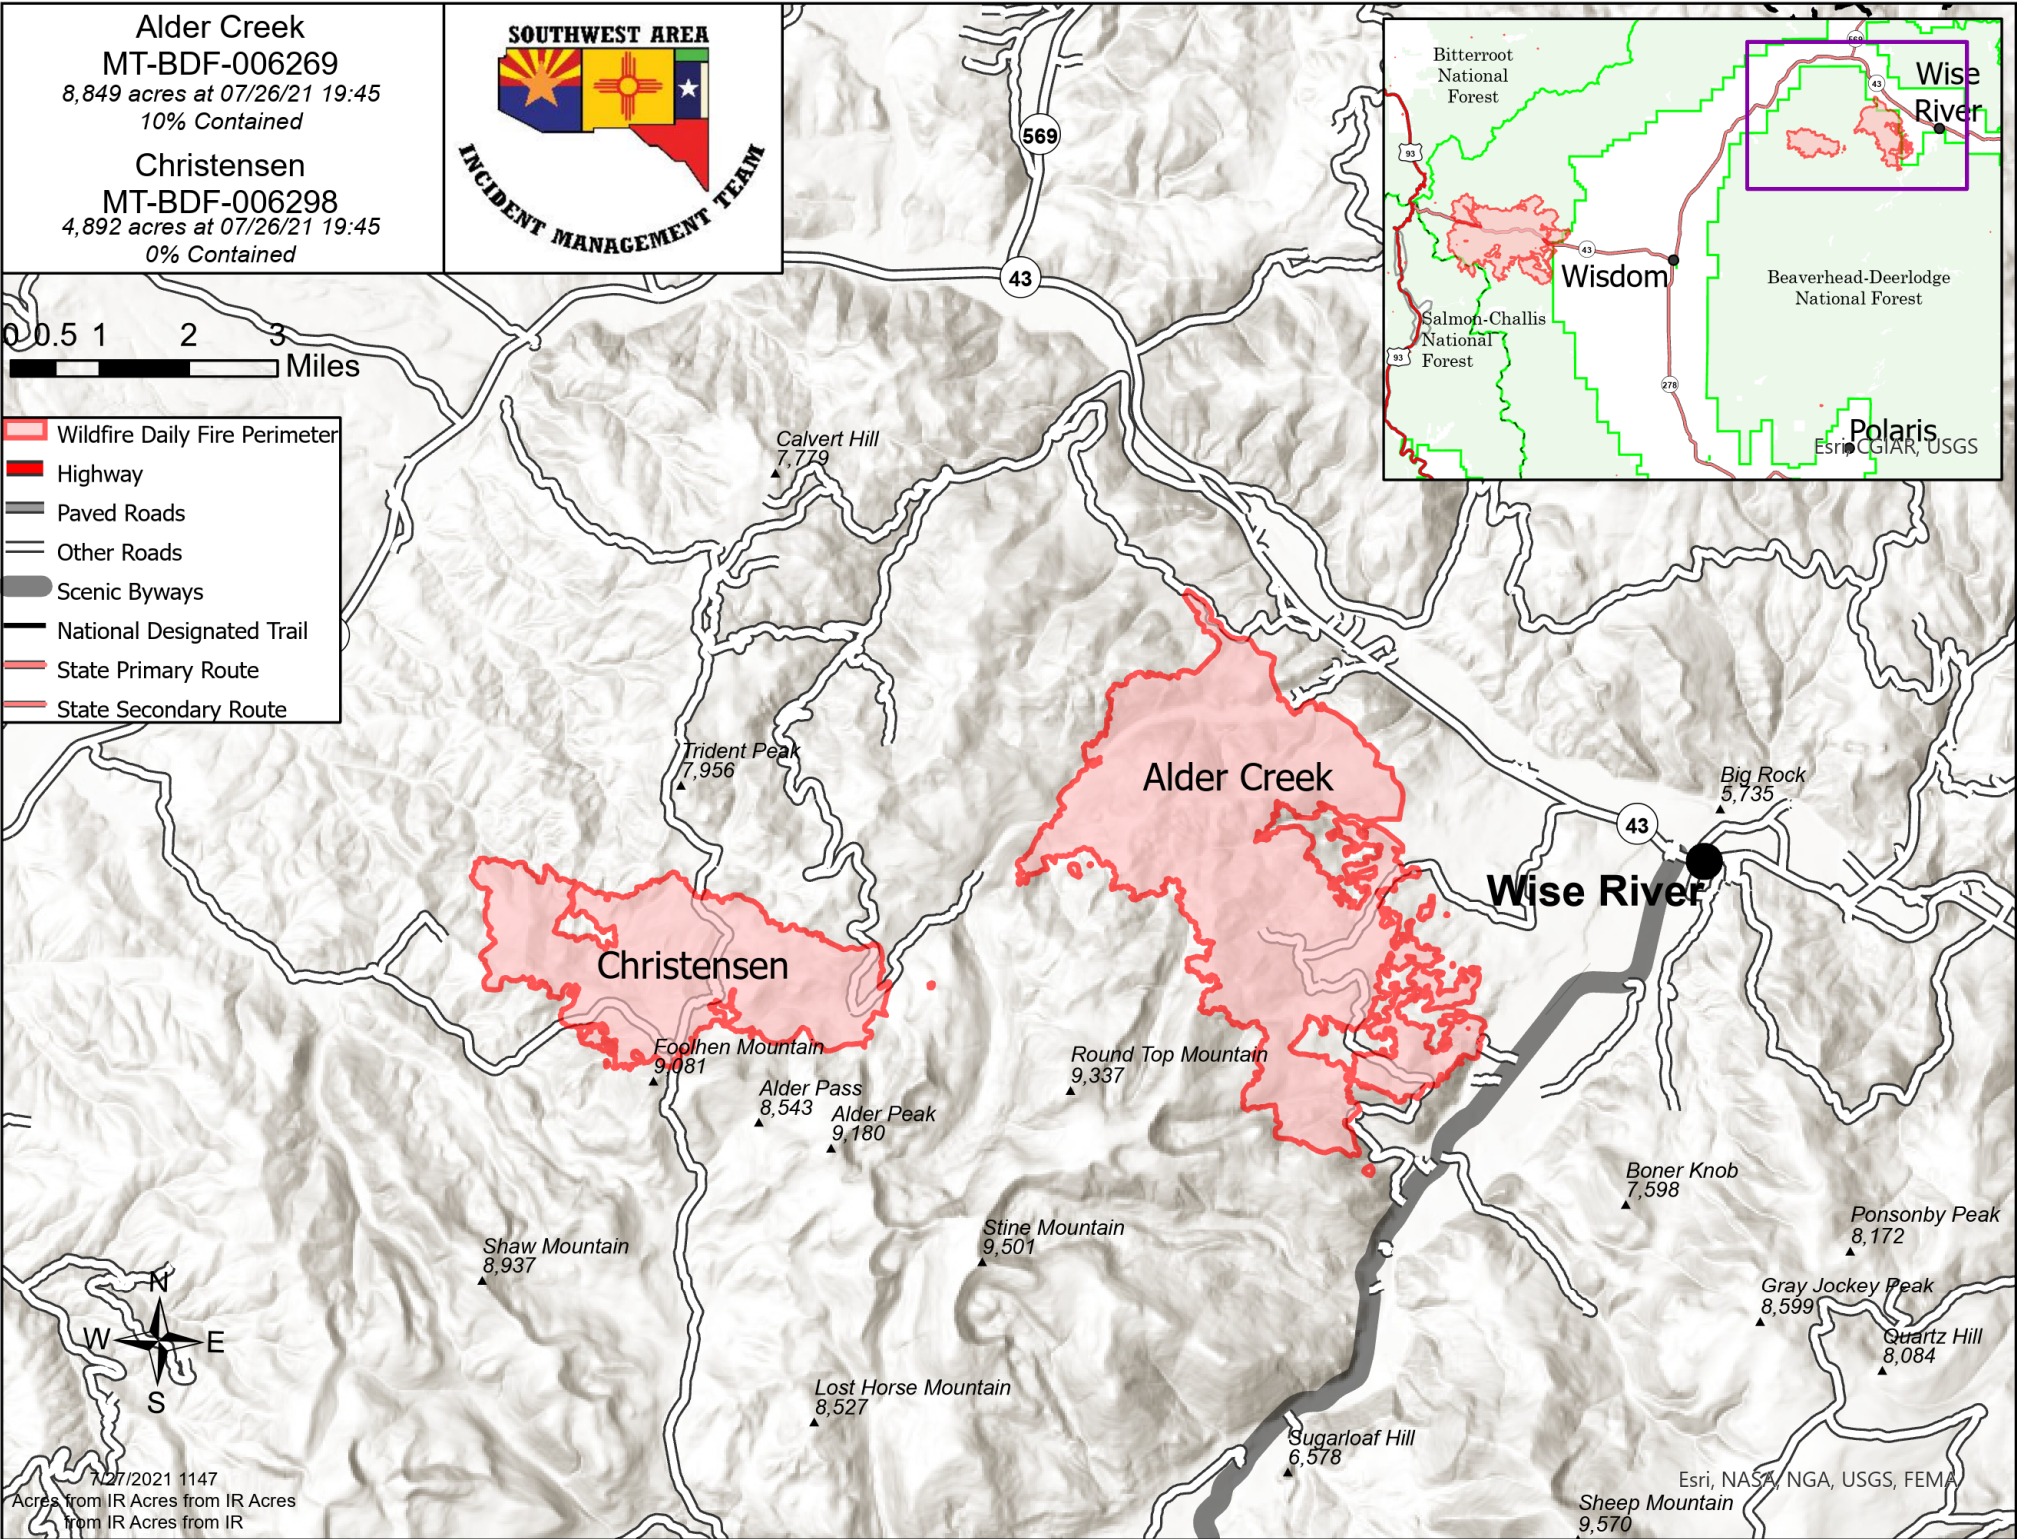

Alder Creek
 MT-BDF-006269
 8,849 acres at 07/26/21 19:45
 10% Contained

Christensen
 MT-BDF-006298
 4,892 acres at 07/26/21 19:45
 0% Contained

- Wildfire Daily Fire Perimeter
- Highway
- Paved Roads
- Other Roads
- Scenic Byways
- National Designated Trail
- State Primary Route
- State Secondary Route

7/27/2021 1147
 Acres from IR Acres from IR Acres
 from IR Acres from IR