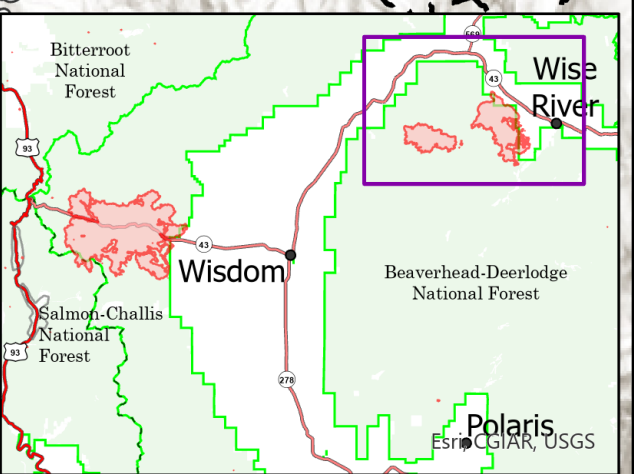

Alder Creek
 MT-BDF-006269
 8,849 acres at 07/26/21 19:45
 10% Contained

Christensen
 MT-BDF-006298
 4,892 acres at 07/26/21 19:45
 0% Contained

- Wildfire Daily Fire Perimeter
- Highway
- Paved Roads
- Other Roads
- Scenic Byways
- National Designated Trail
- State Primary Route
- State Secondary Route