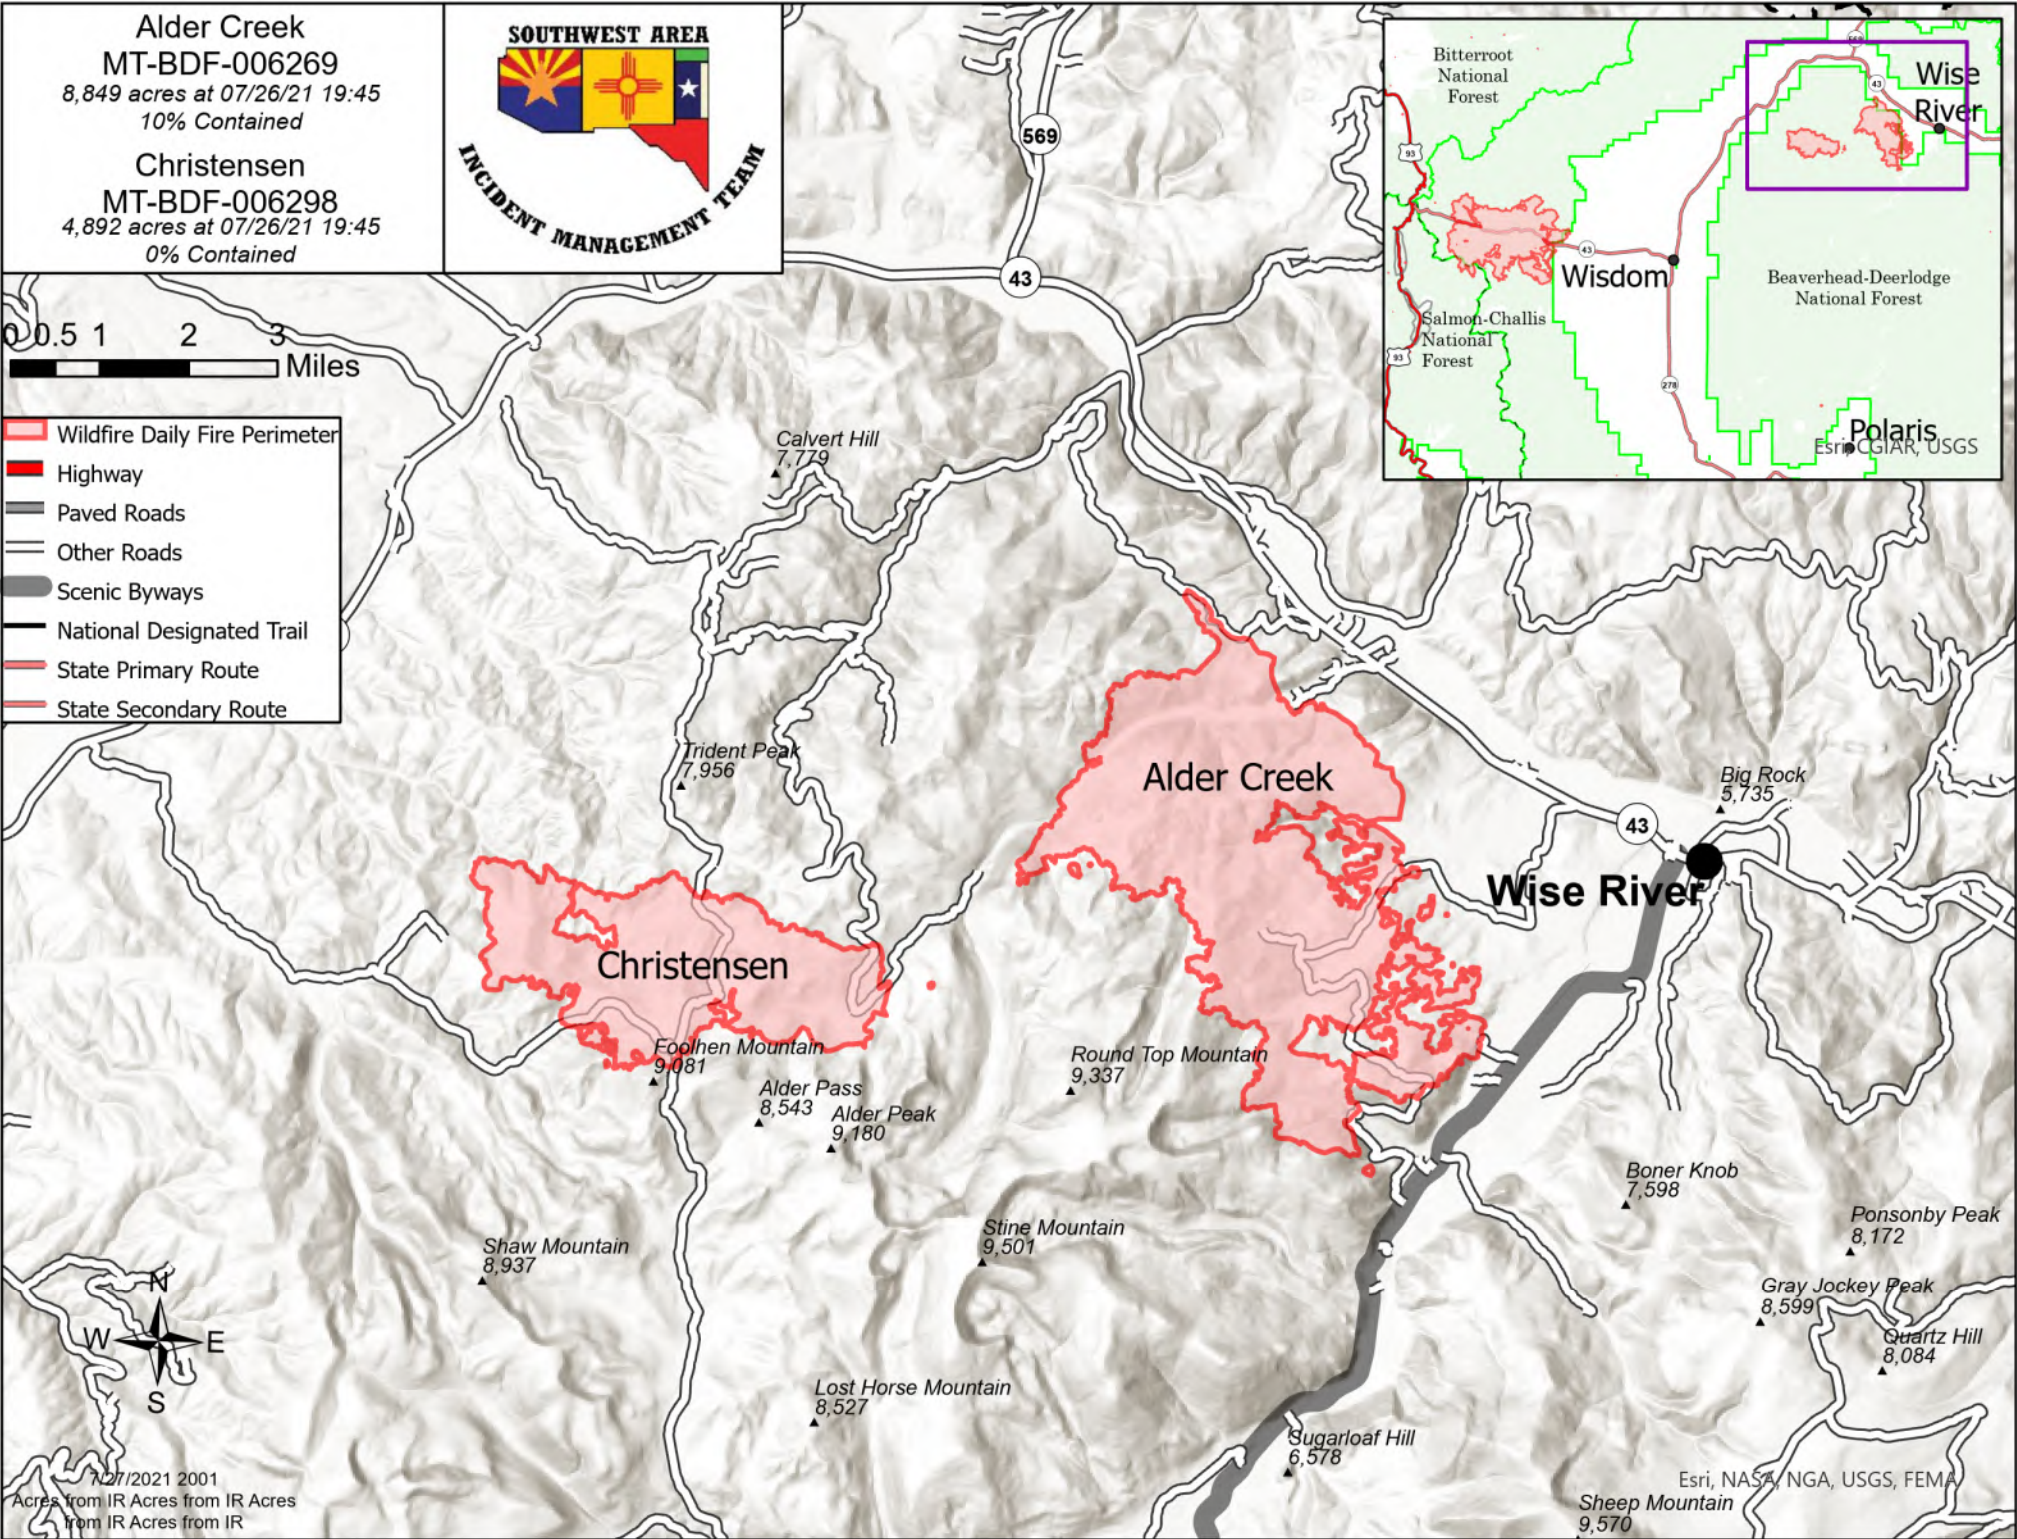

**Alder Creek**  
 MT-BDF-006269  
 8,849 acres at 07/26/21 19:45  
 10% Contained

**Christensen**  
 MT-BDF-006298  
 4,892 acres at 07/26/21 19:45  
 0% Contained

- Wildfire Daily Fire Perimeter
- Highway
- Paved Roads
- Other Roads
- Scenic Byways
- National Designated Trail
- State Primary Route
- State Secondary Route

7/27/2021 2001  
 Acres from IR Acres from IR Acres  
 from IR Acres from IR

Esri, NASA, NGA, USGS, FEMA