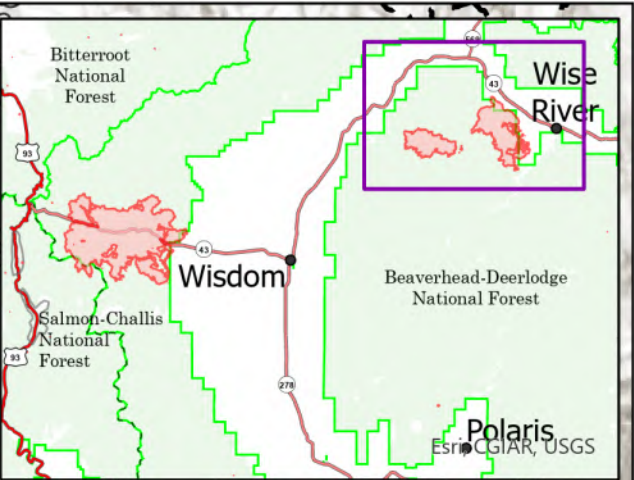

**Alder Creek**  
 MT-BDF-006269  
 8,849 acres at 07/26/21 19:45  
 10% Contained

**Christensen**  
 MT-BDF-006298  
 4,892 acres at 07/26/21 19:45  
 0% Contained

- Wildfire Daily Fire Perimeter
- Highway
- Paved Roads
- Other Roads
- Scenic Byways
- National Designated Trail
- State Primary Route
- State Secondary Route

7/27/2021 2001  
 Acres from IR Acres from IR Acres  
 from IR Acres from IR

Esri, NASA, NGA, USGS, FEMA