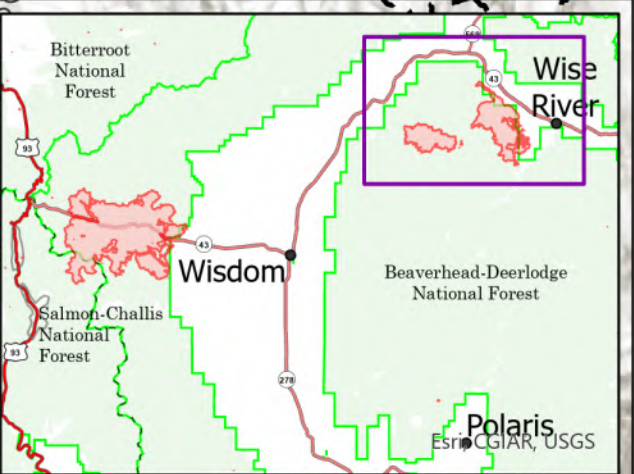

Alder Creek
 MT-BDF-006269
 9,055 acres at 07/29/21 07:55
 10% Contained

Christensen
 MT-BDF-006298
 4,892 acres at 07/26/21 19:45
 0% Contained

- Wildfire Daily Fire Perimeter
- Highway
- Paved Roads
- Other Roads
- Scenic Byways
- National Designated Trail
- State Primary Route
- State Secondary Route

7/29/2021 0813
 Acres Hand Drawn Acres Hand
 Drawn Acres from IR Acres from IR

Esri, NASA, NGA, USGS, FEMA