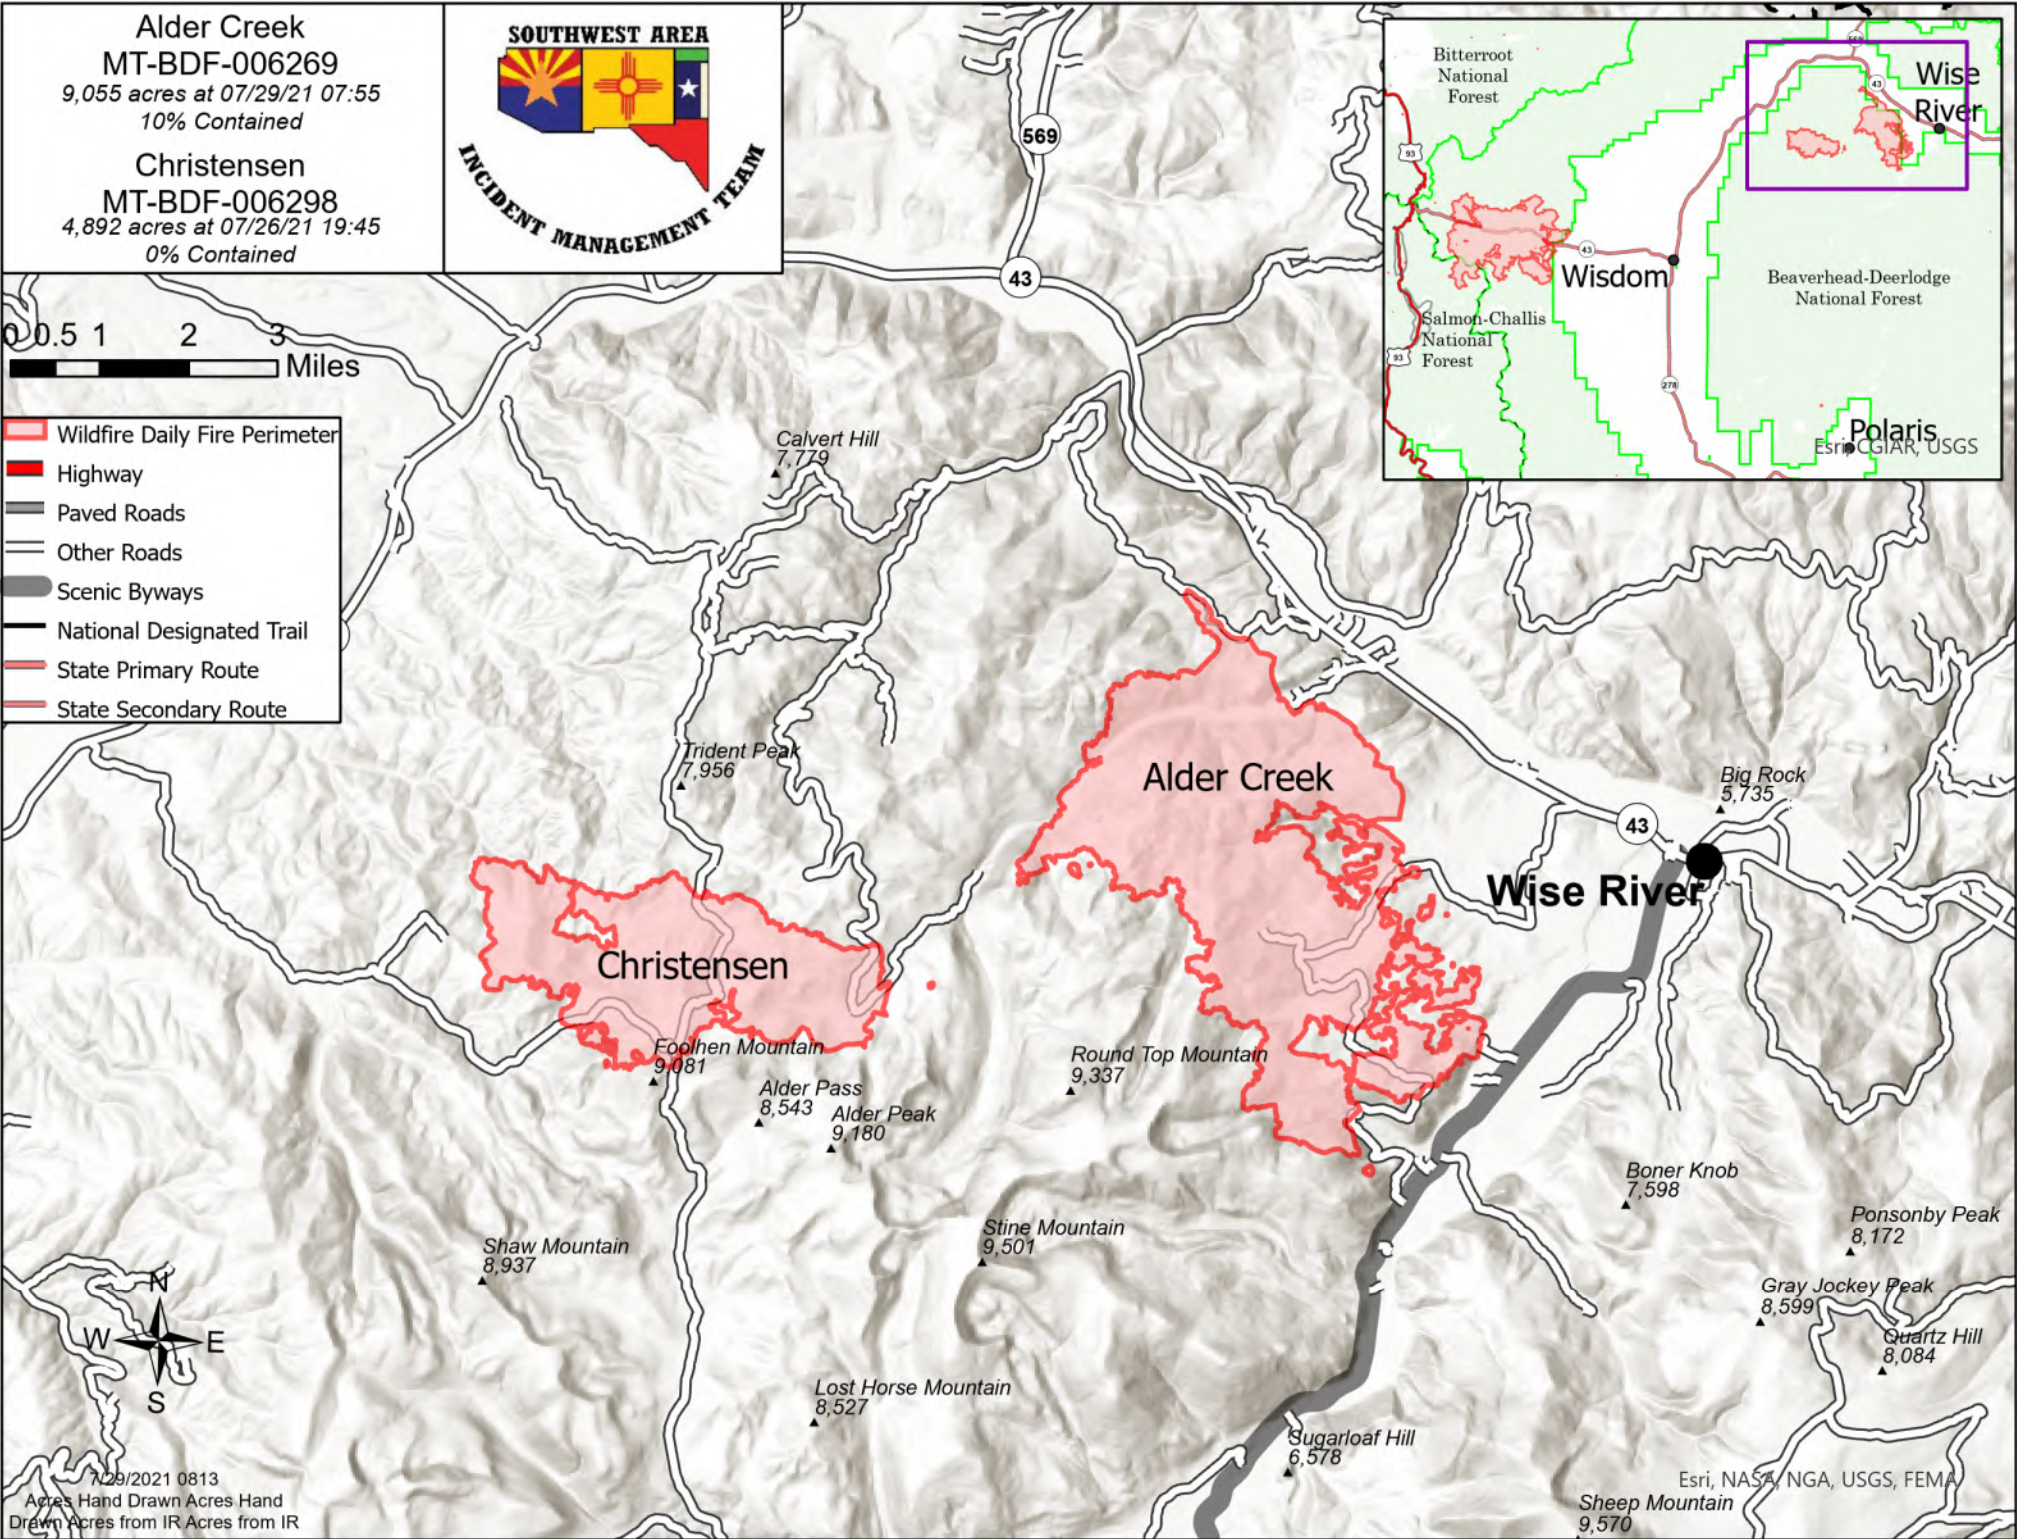

Alder Creek
 MT-BDF-006269
 9,055 acres at 07/29/21 07:55
 10% Contained

Christensen
 MT-BDF-006298
 4,892 acres at 07/26/21 19:45
 0% Contained

- Wildfire Daily Fire Perimeter
- Highway
- Paved Roads
- Other Roads
- Scenic Byways
- National Designated Trail
- State Primary Route
- State Secondary Route

7/29/2021 0813
 Acres Hand Drawn Acres Hand
 Drawn Acres from IR Acres from IR

Esri, NASA, NGA, USGS, FEMA