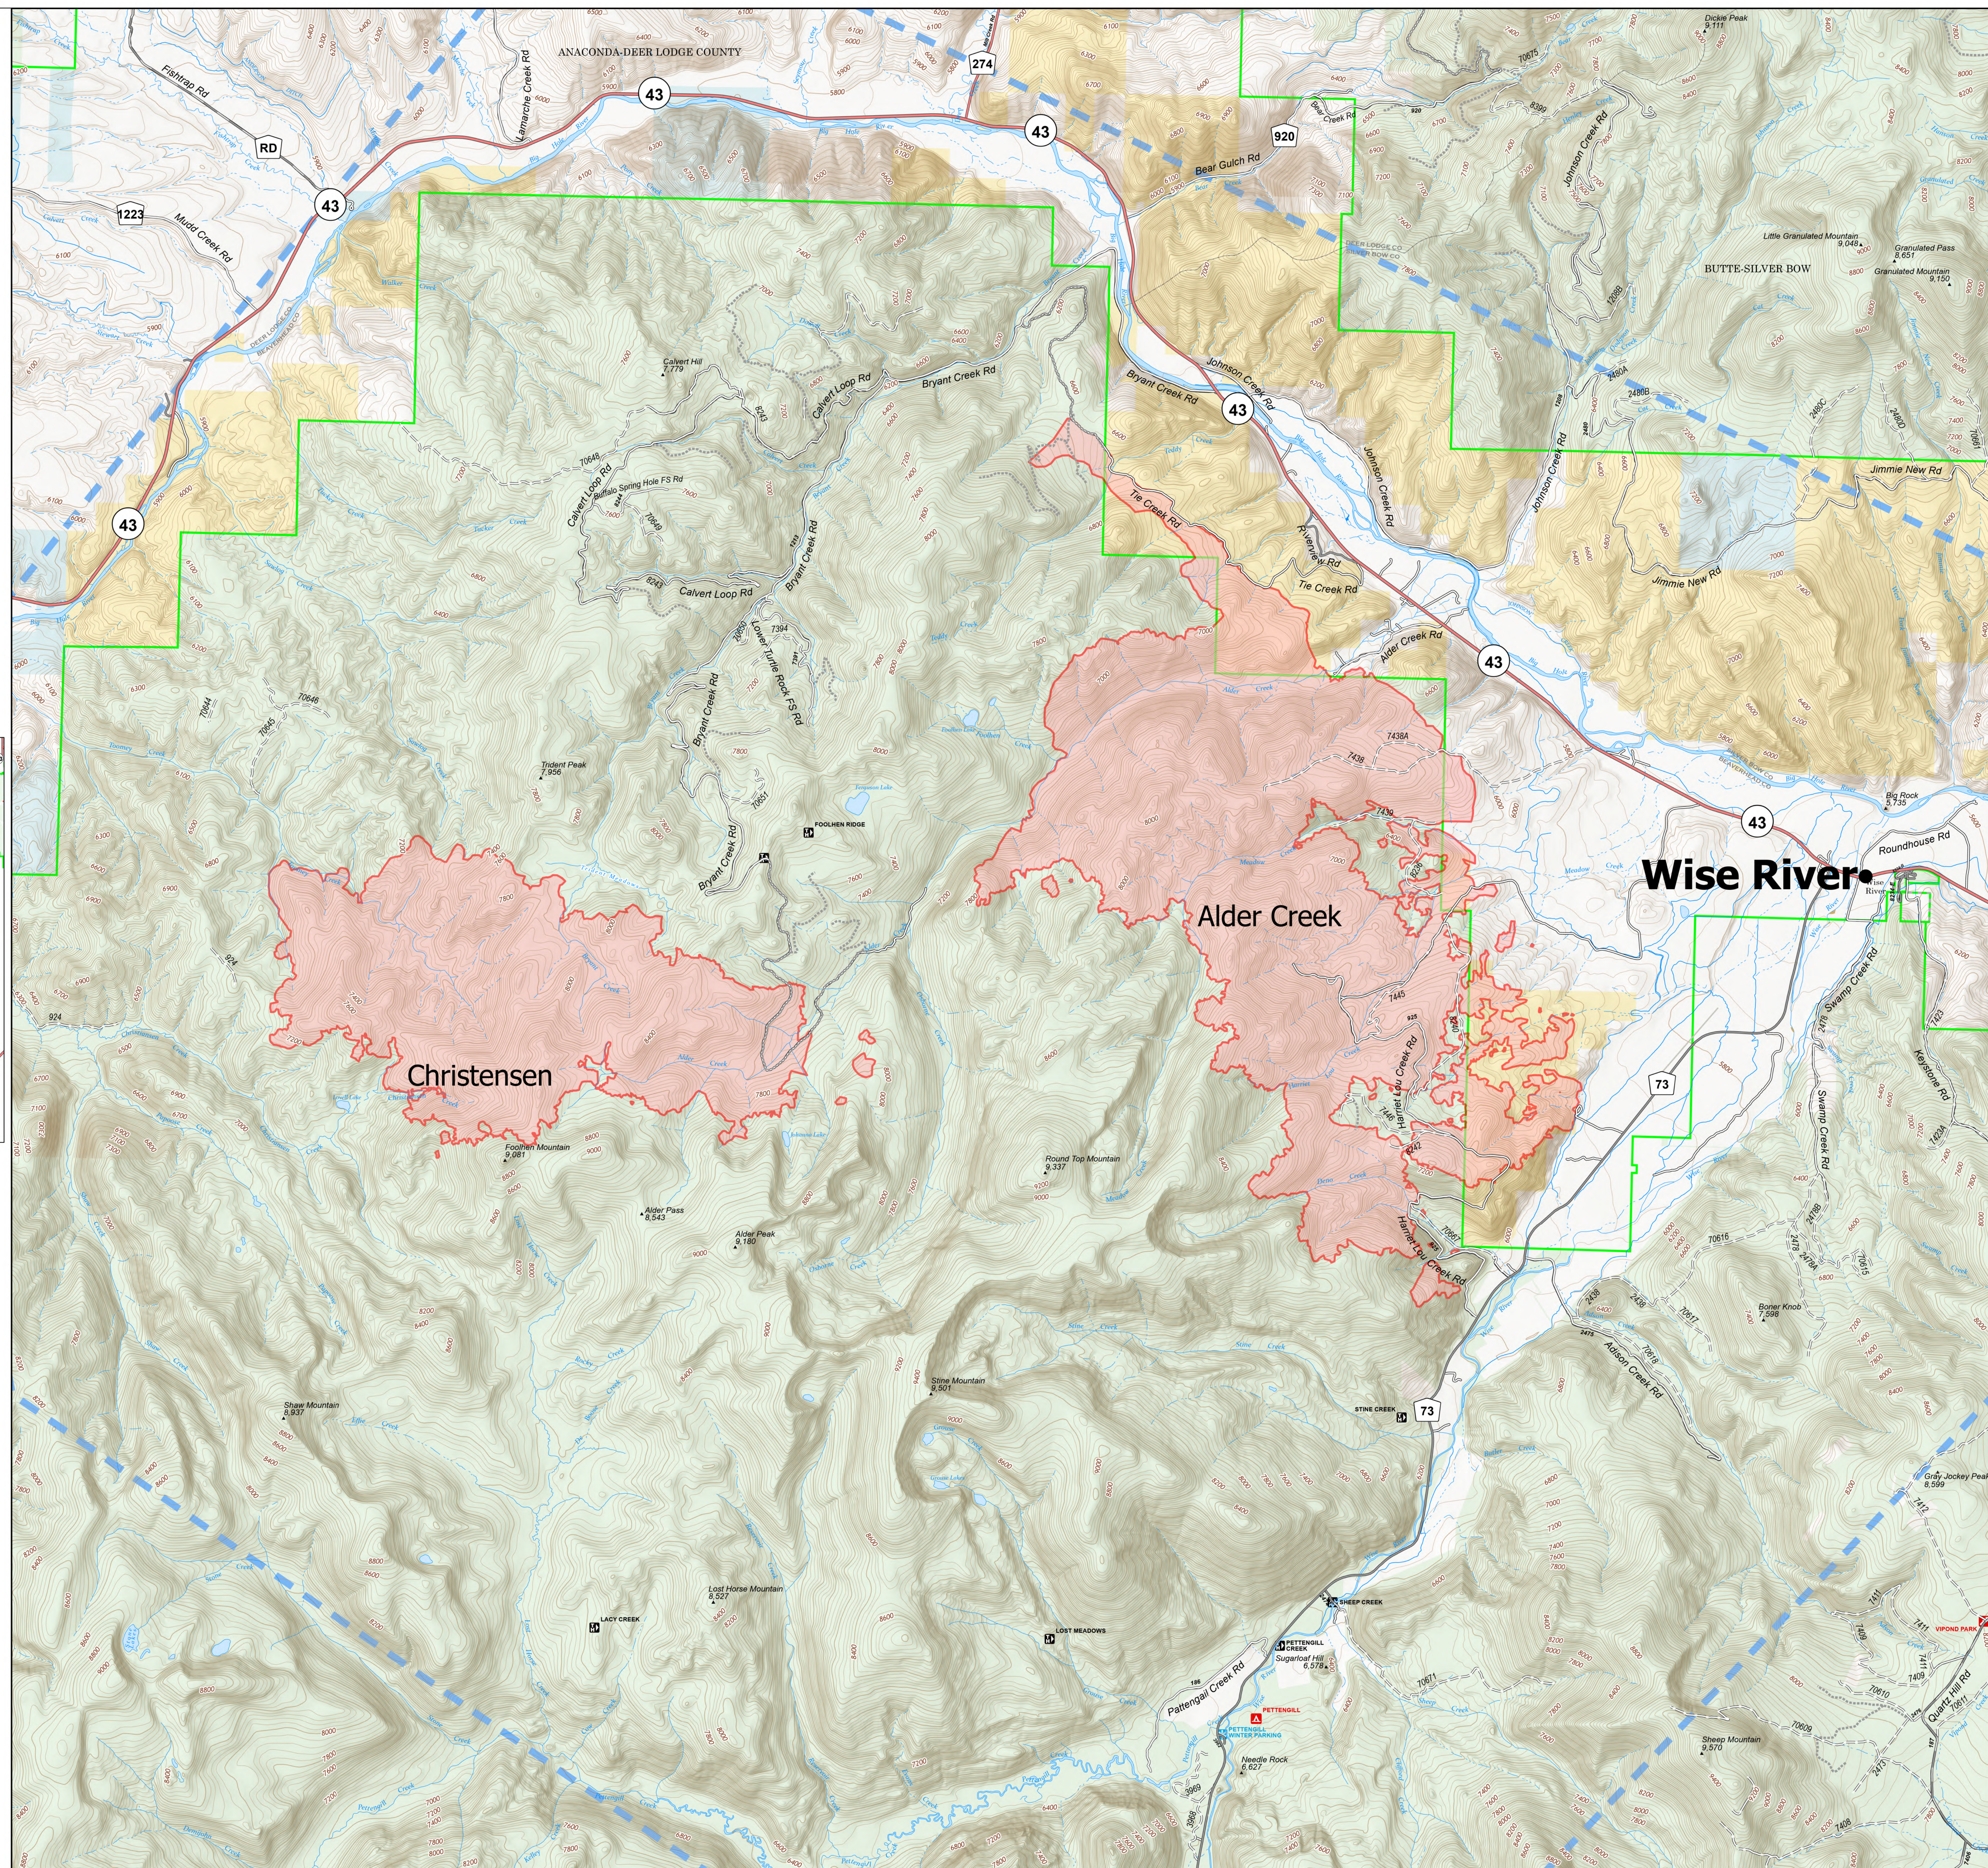

# Public Information

Alder Creek  
MT-BDF-006269  
7/29/2021  
9,055 acres

- Wildfire Daily Fire Perimeter
- State Public Lands
- Other State Lands
- Bureau of Land Management Lands
- Forest Service Land
- Big Hole Battlefield
- Temporary Flight Restriction

Fire perimeter updated from  
Acres Hand Drawn on 07/29/21 07:55

0 0.5 1 1.5 2 Miles

1 inch equals 0.5 miles Scale: 1:29,297