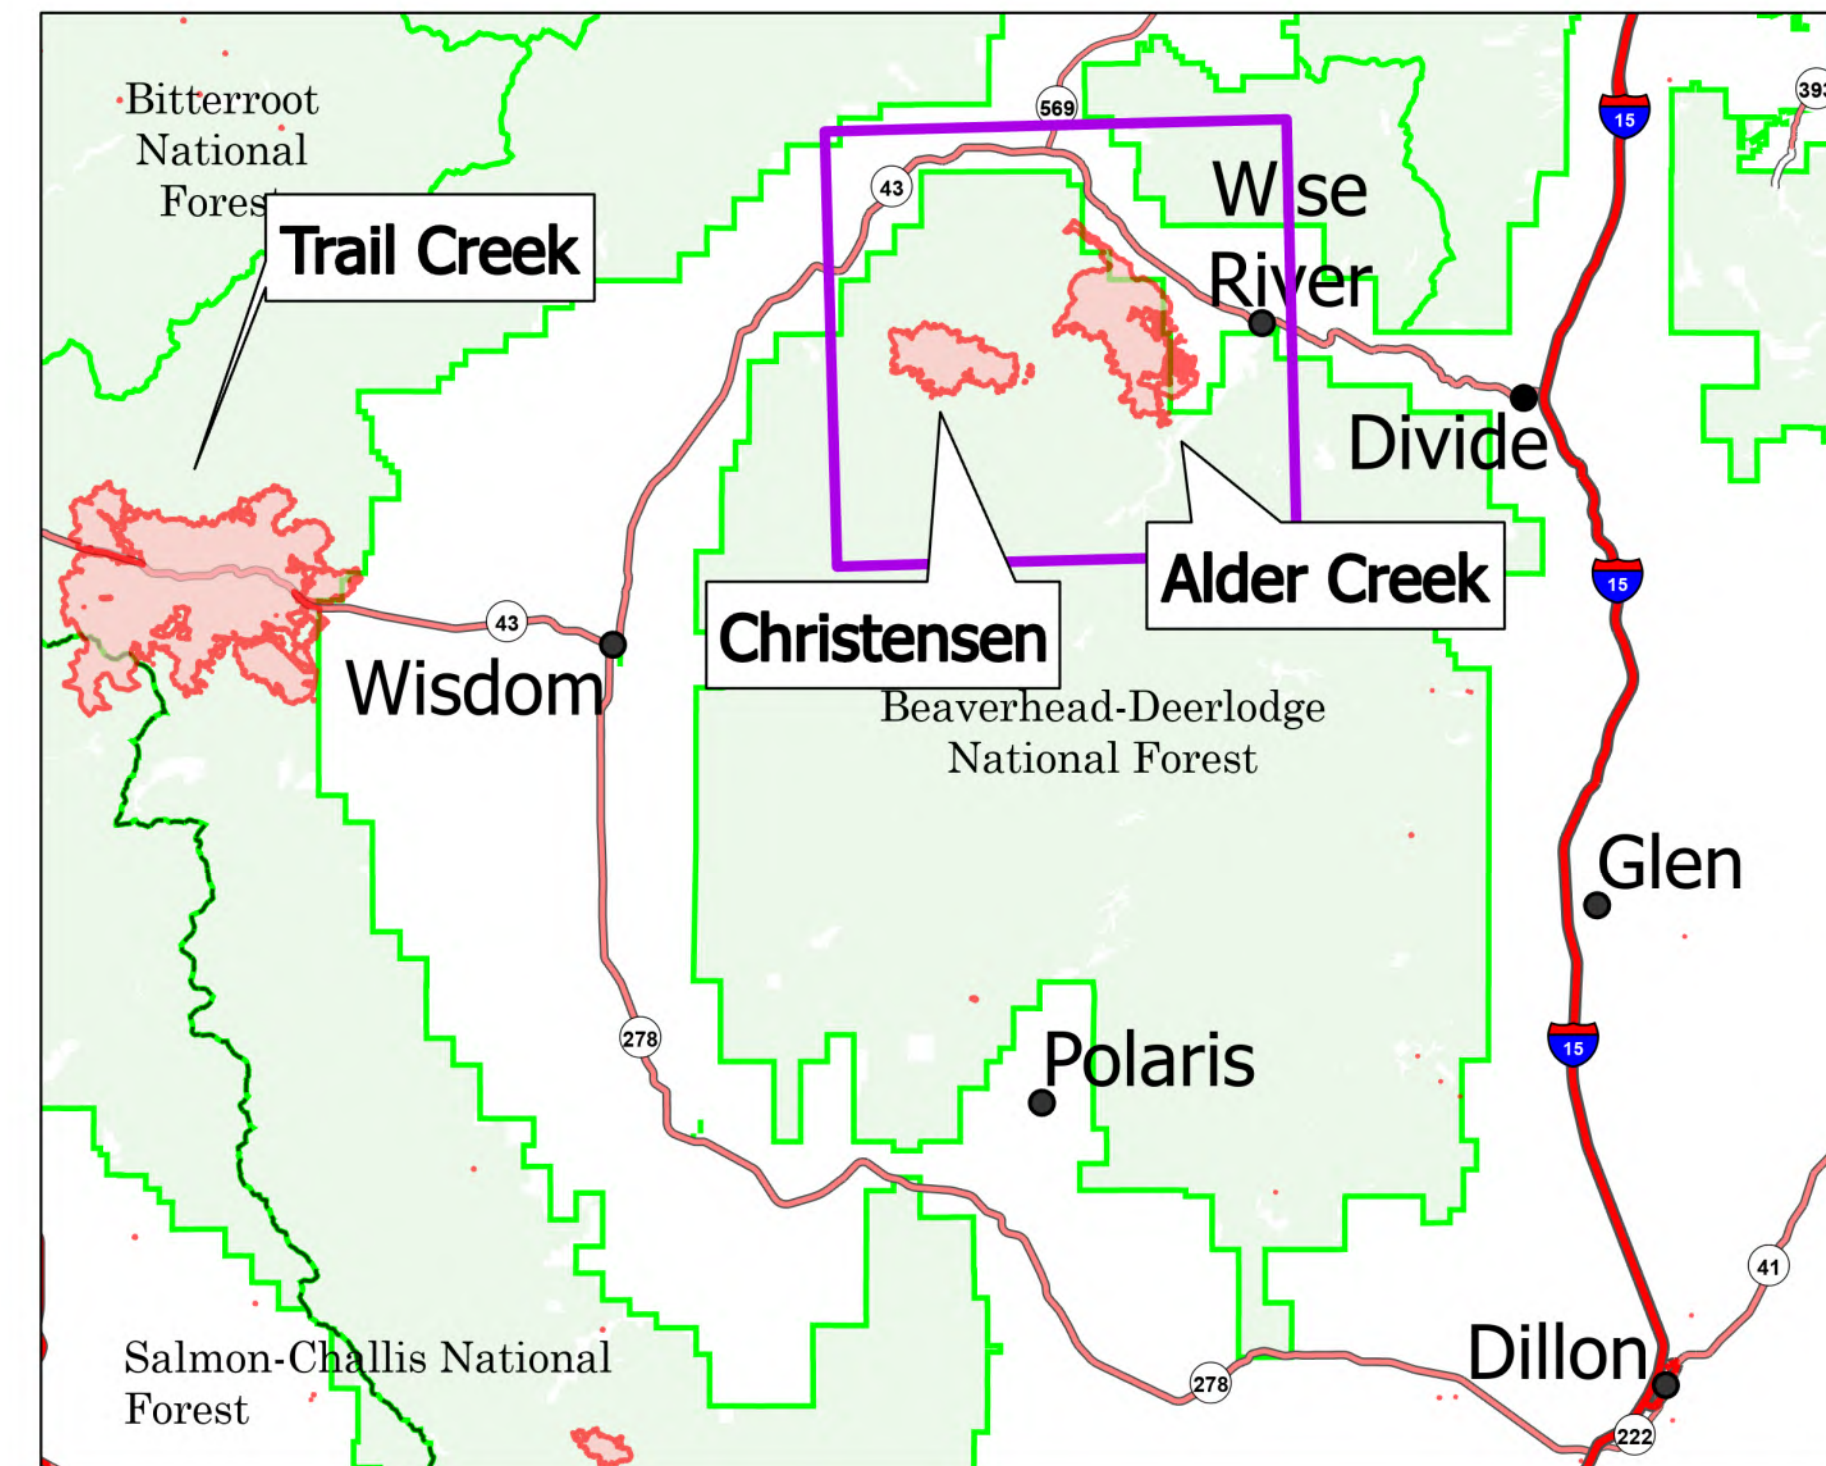

# Public Information

Alder Creek  
MT-BDF-006269  
7/29/2021  
9,055 acres

- Wildfire Daily Fire Perimeter
- State Public Lands
- Other State Lands
- Bureau of Land Management Lands
- Forest Service Land
- Big Hole Battlefield
- Temporary Flight Restriction

Fire perimeter updated from  
Acres Hand Drawn on 07/29/21 07:55

0 0.5 1 1.5 2 Miles

1 inch equals 0.5 miles Scale: 1:29,297