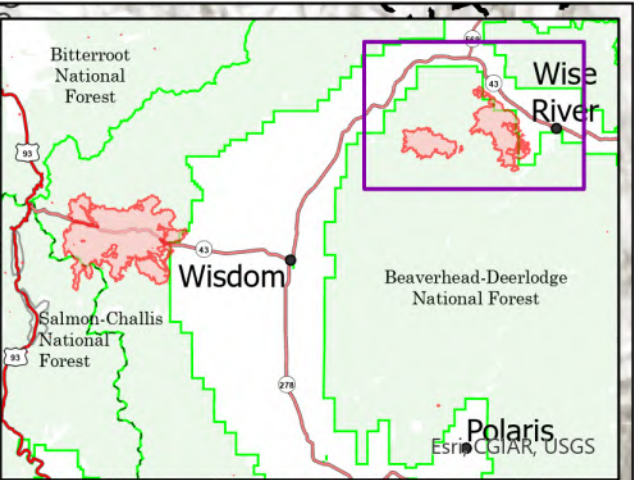

**Alder Creek**  
 MT-BDF-006269  
 9,676 acres at 07/29/21 22:00  
 10% Contained

**Christensen**  
 MT-BDF-006298  
 5,442 acres at 07/29/21 22:00  
 0% Contained

- Wildfire Daily Fire Perimeter
- Highway
- Paved Roads
- Other Roads
- Scenic Byways
- National Designated Trail
- State Primary Route
- State Secondary Route

7/30/2021 0858  
 Acres from IR Acres from IR Acres  
 from IR Acres from IR

Esri, NASA, NGA, USGS, FEMA