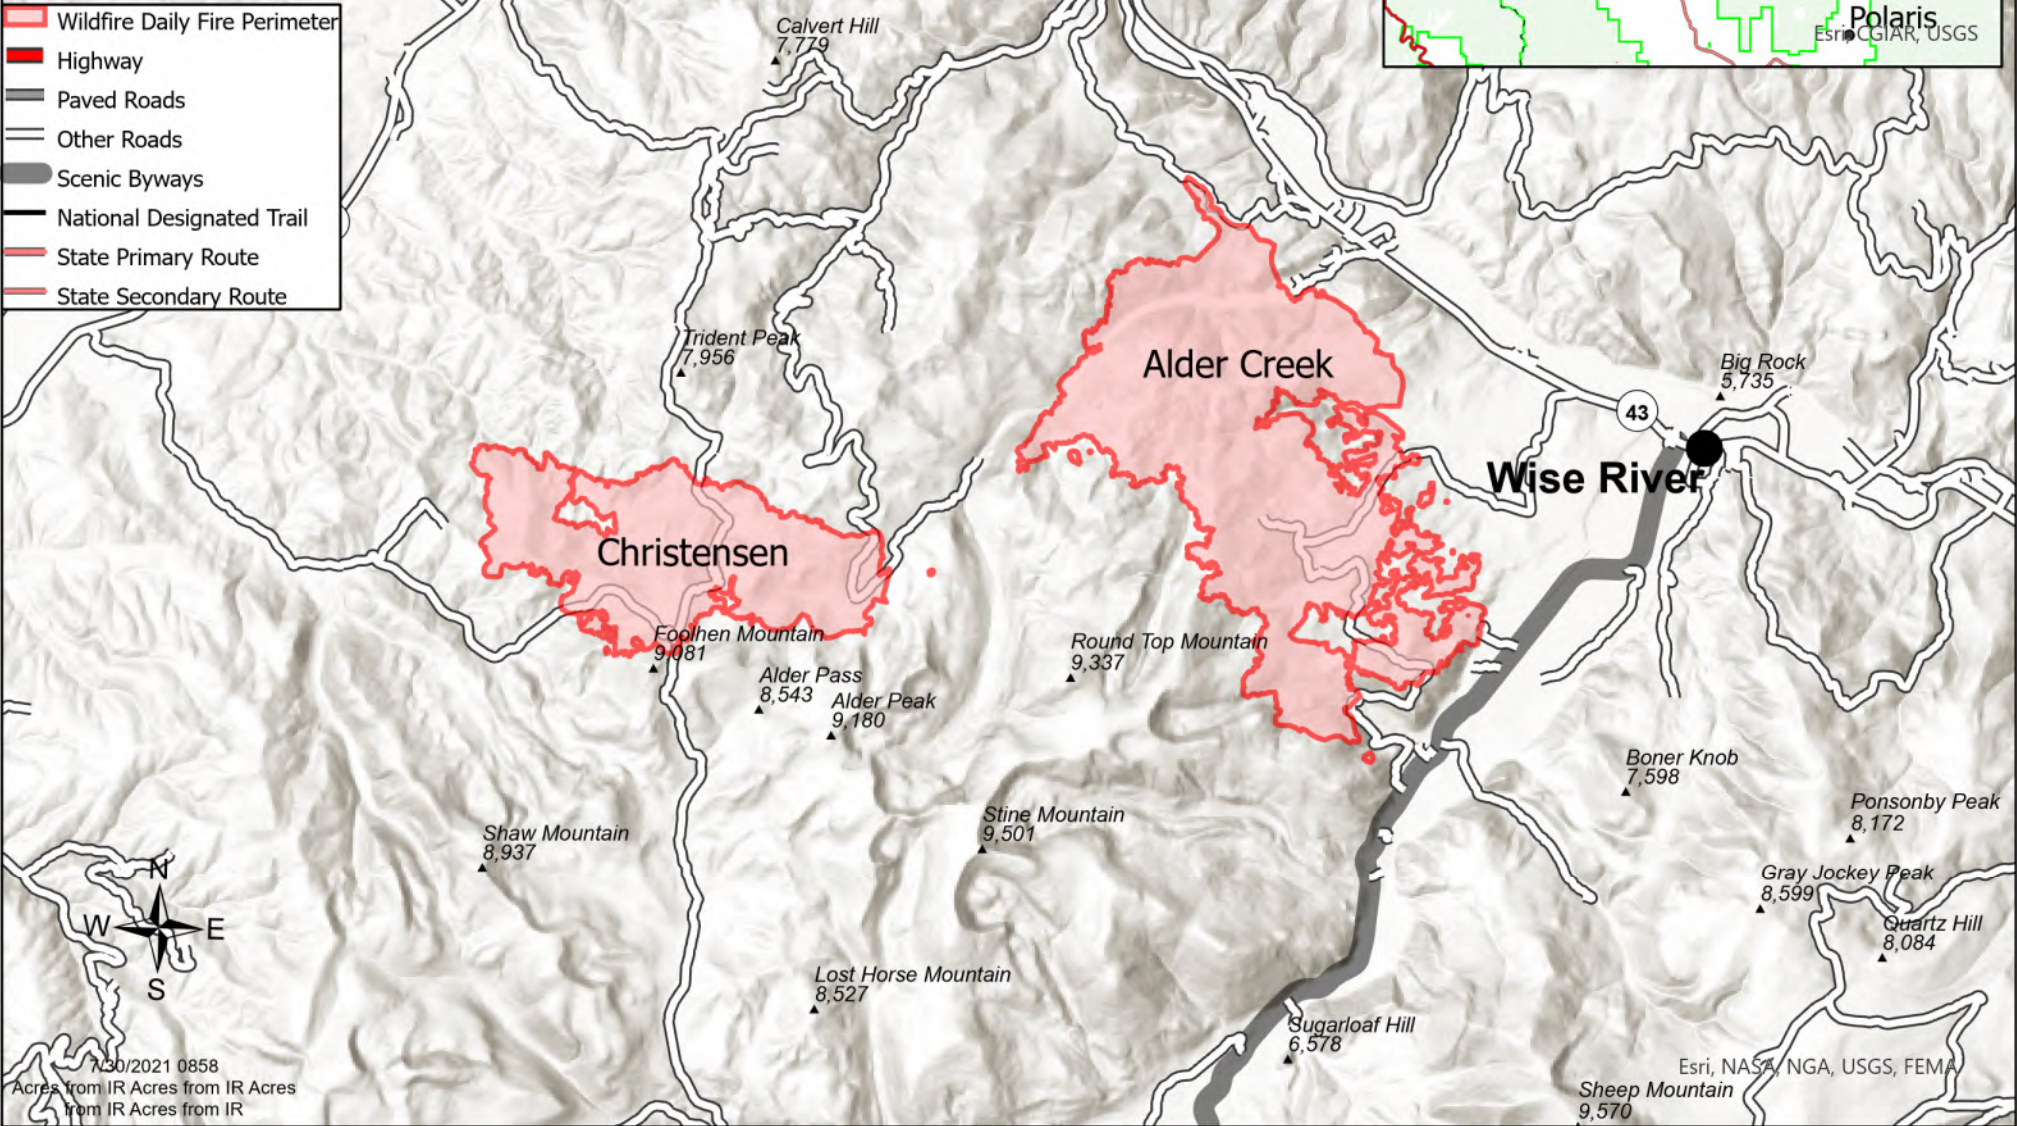

**Alder Creek**  
 MT-BDF-006269  
 9,676 acres at 07/29/21 22:00  
 10% Contained

**Christensen**  
 MT-BDF-006298  
 5,442 acres at 07/29/21 22:00  
 0% Contained

- Wildfire Daily Fire Perimeter
- Highway
- Paved Roads
- Other Roads
- Scenic Byways
- National Designated Trail
- State Primary Route
- State Secondary Route

7/30/2021 0858  
 Acres from IR Acres from IR Acres  
 from IR Acres from IR

Esri, NASA, NGA, USGS, FEMA