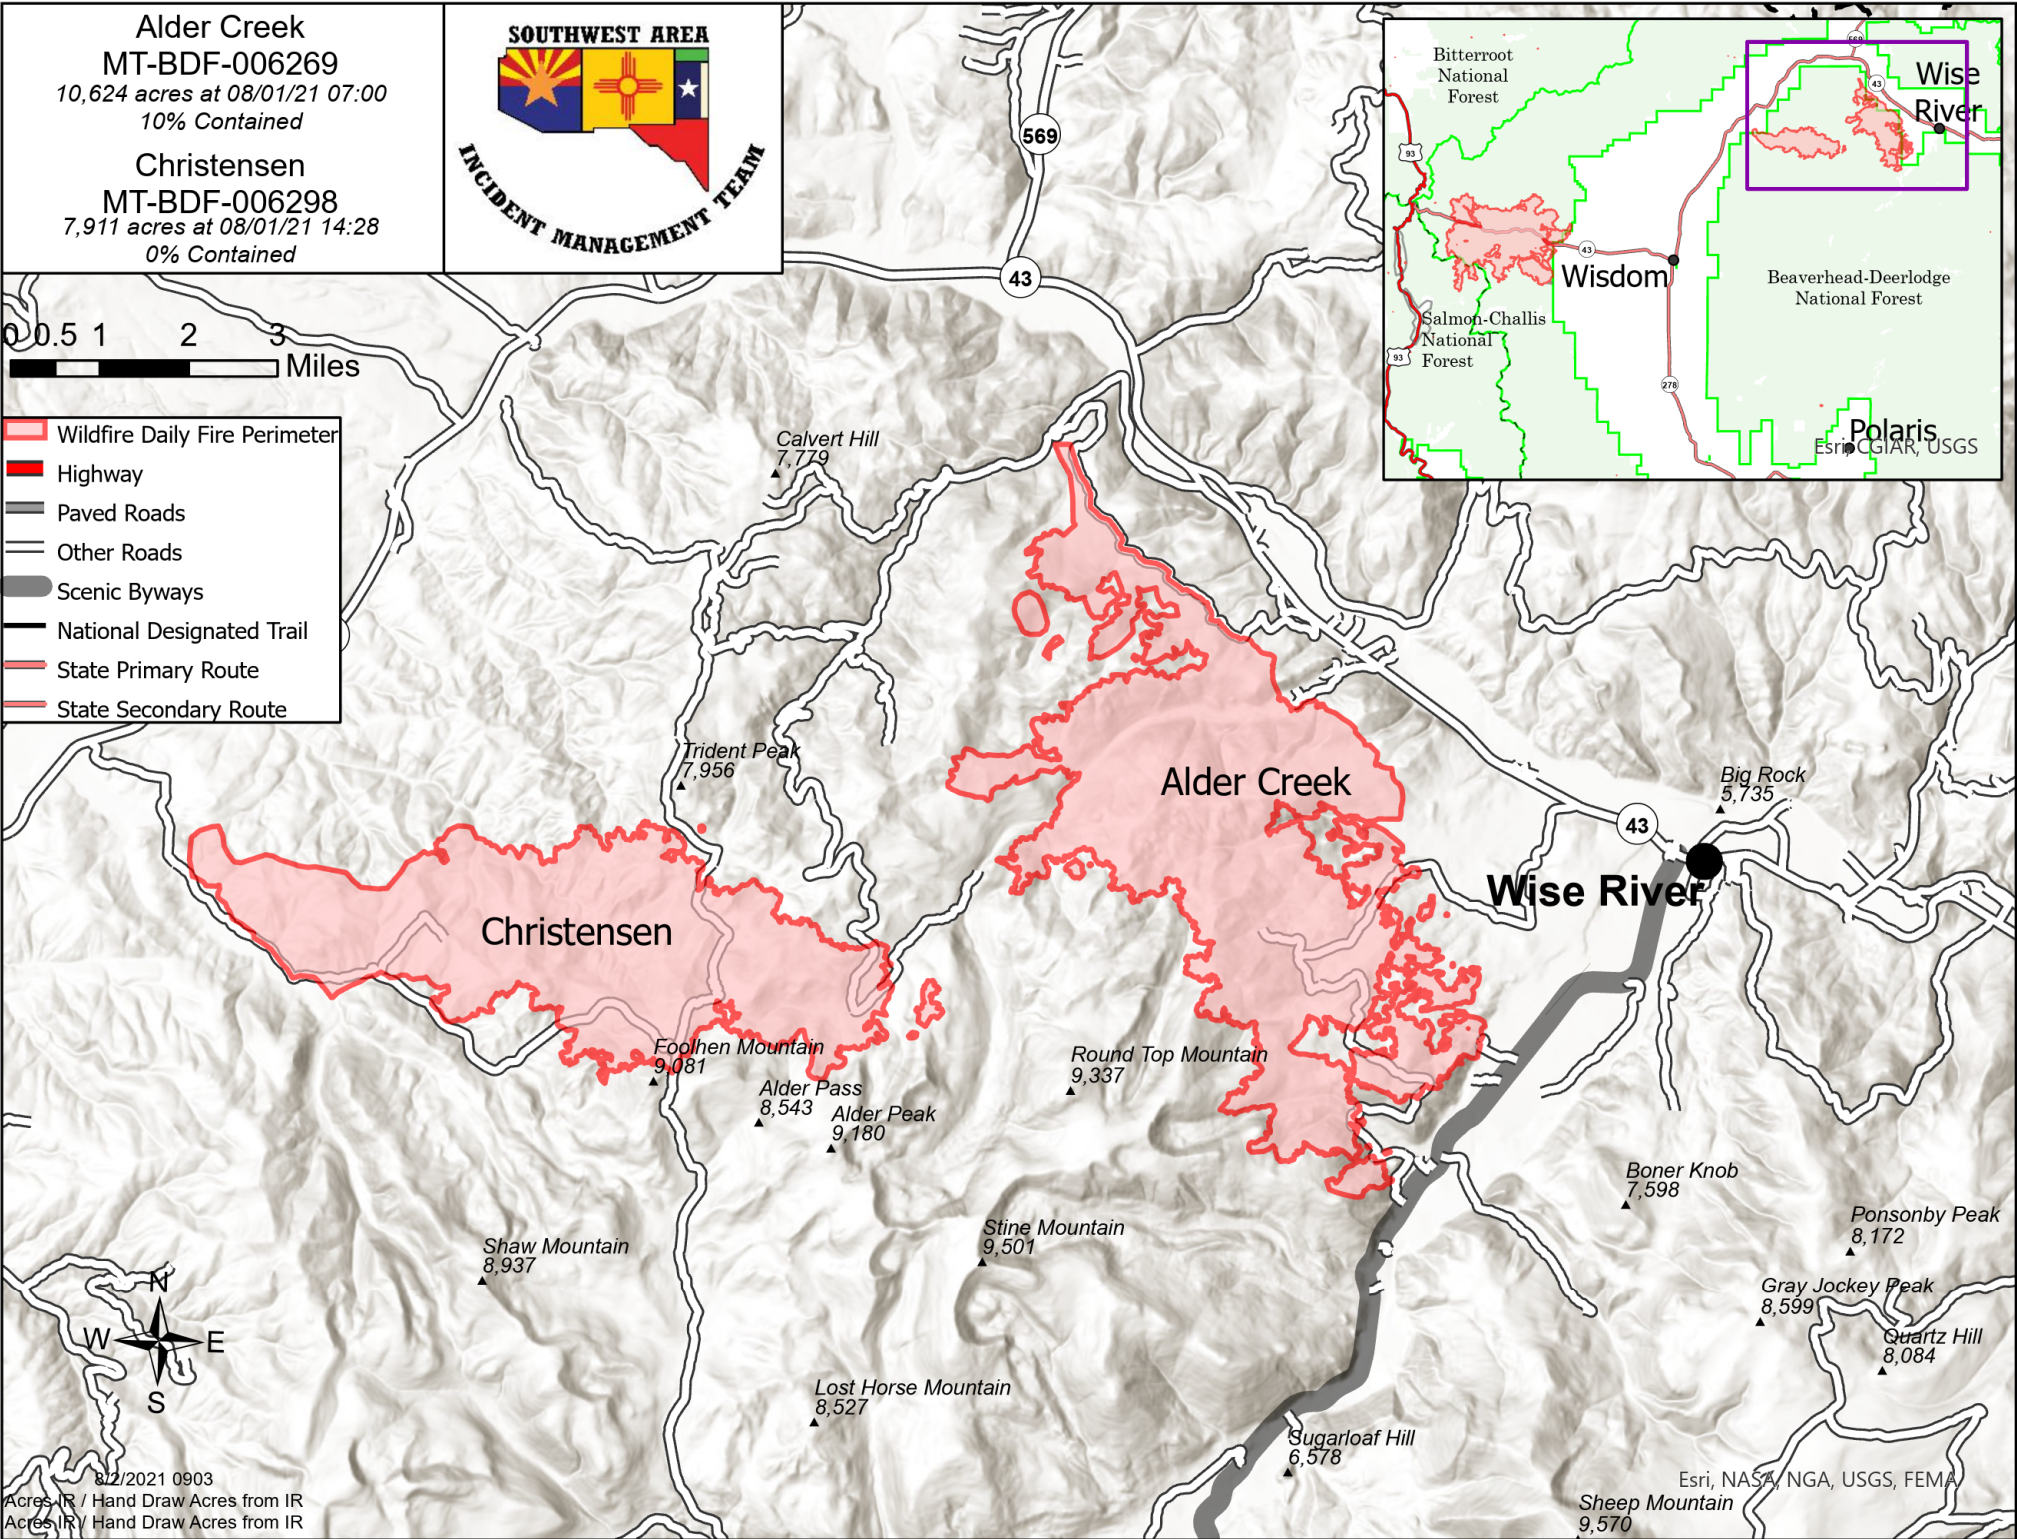

Alder Creek
 MT-BDF-006269
 10,624 acres at 08/01/21 07:00
 10% Contained

Christensen
 MT-BDF-006298
 7,911 acres at 08/01/21 14:28
 0% Contained

- Wildfire Daily Fire Perimeter
- Highway
- Paved Roads
- Other Roads
- Scenic Byways
- National Designated Trail
- State Primary Route
- State Secondary Route

8/2/2021 0903
 Acres IR / Hand Draw Acres from IR
 Acres IR / Hand Draw Acres from IR

Esri, NASA, NGA, USGS, FEMA