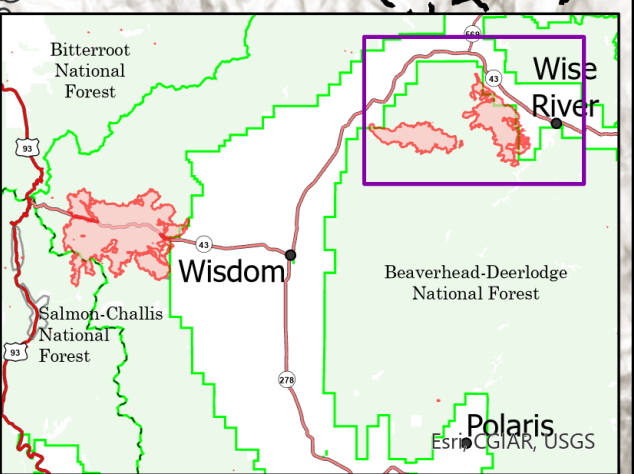

Alder Creek
 MT-BDF-006269
 10,624 acres at 08/01/21 07:00
 10% Contained

Christensen
 MT-BDF-006298
 7,911 acres at 08/01/21 14:28
 0% Contained

- Wildfire Daily Fire Perimeter
- Highway
- Paved Roads
- Other Roads
- Scenic Byways
- National Designated Trail
- State Primary Route
- State Secondary Route

8/2/2021 0903
 Acres IR / Hand Draw Acres from IR
 Acres IR / Hand Draw Acres from IR

Esri, NASA, NGA, USGS, FEMA