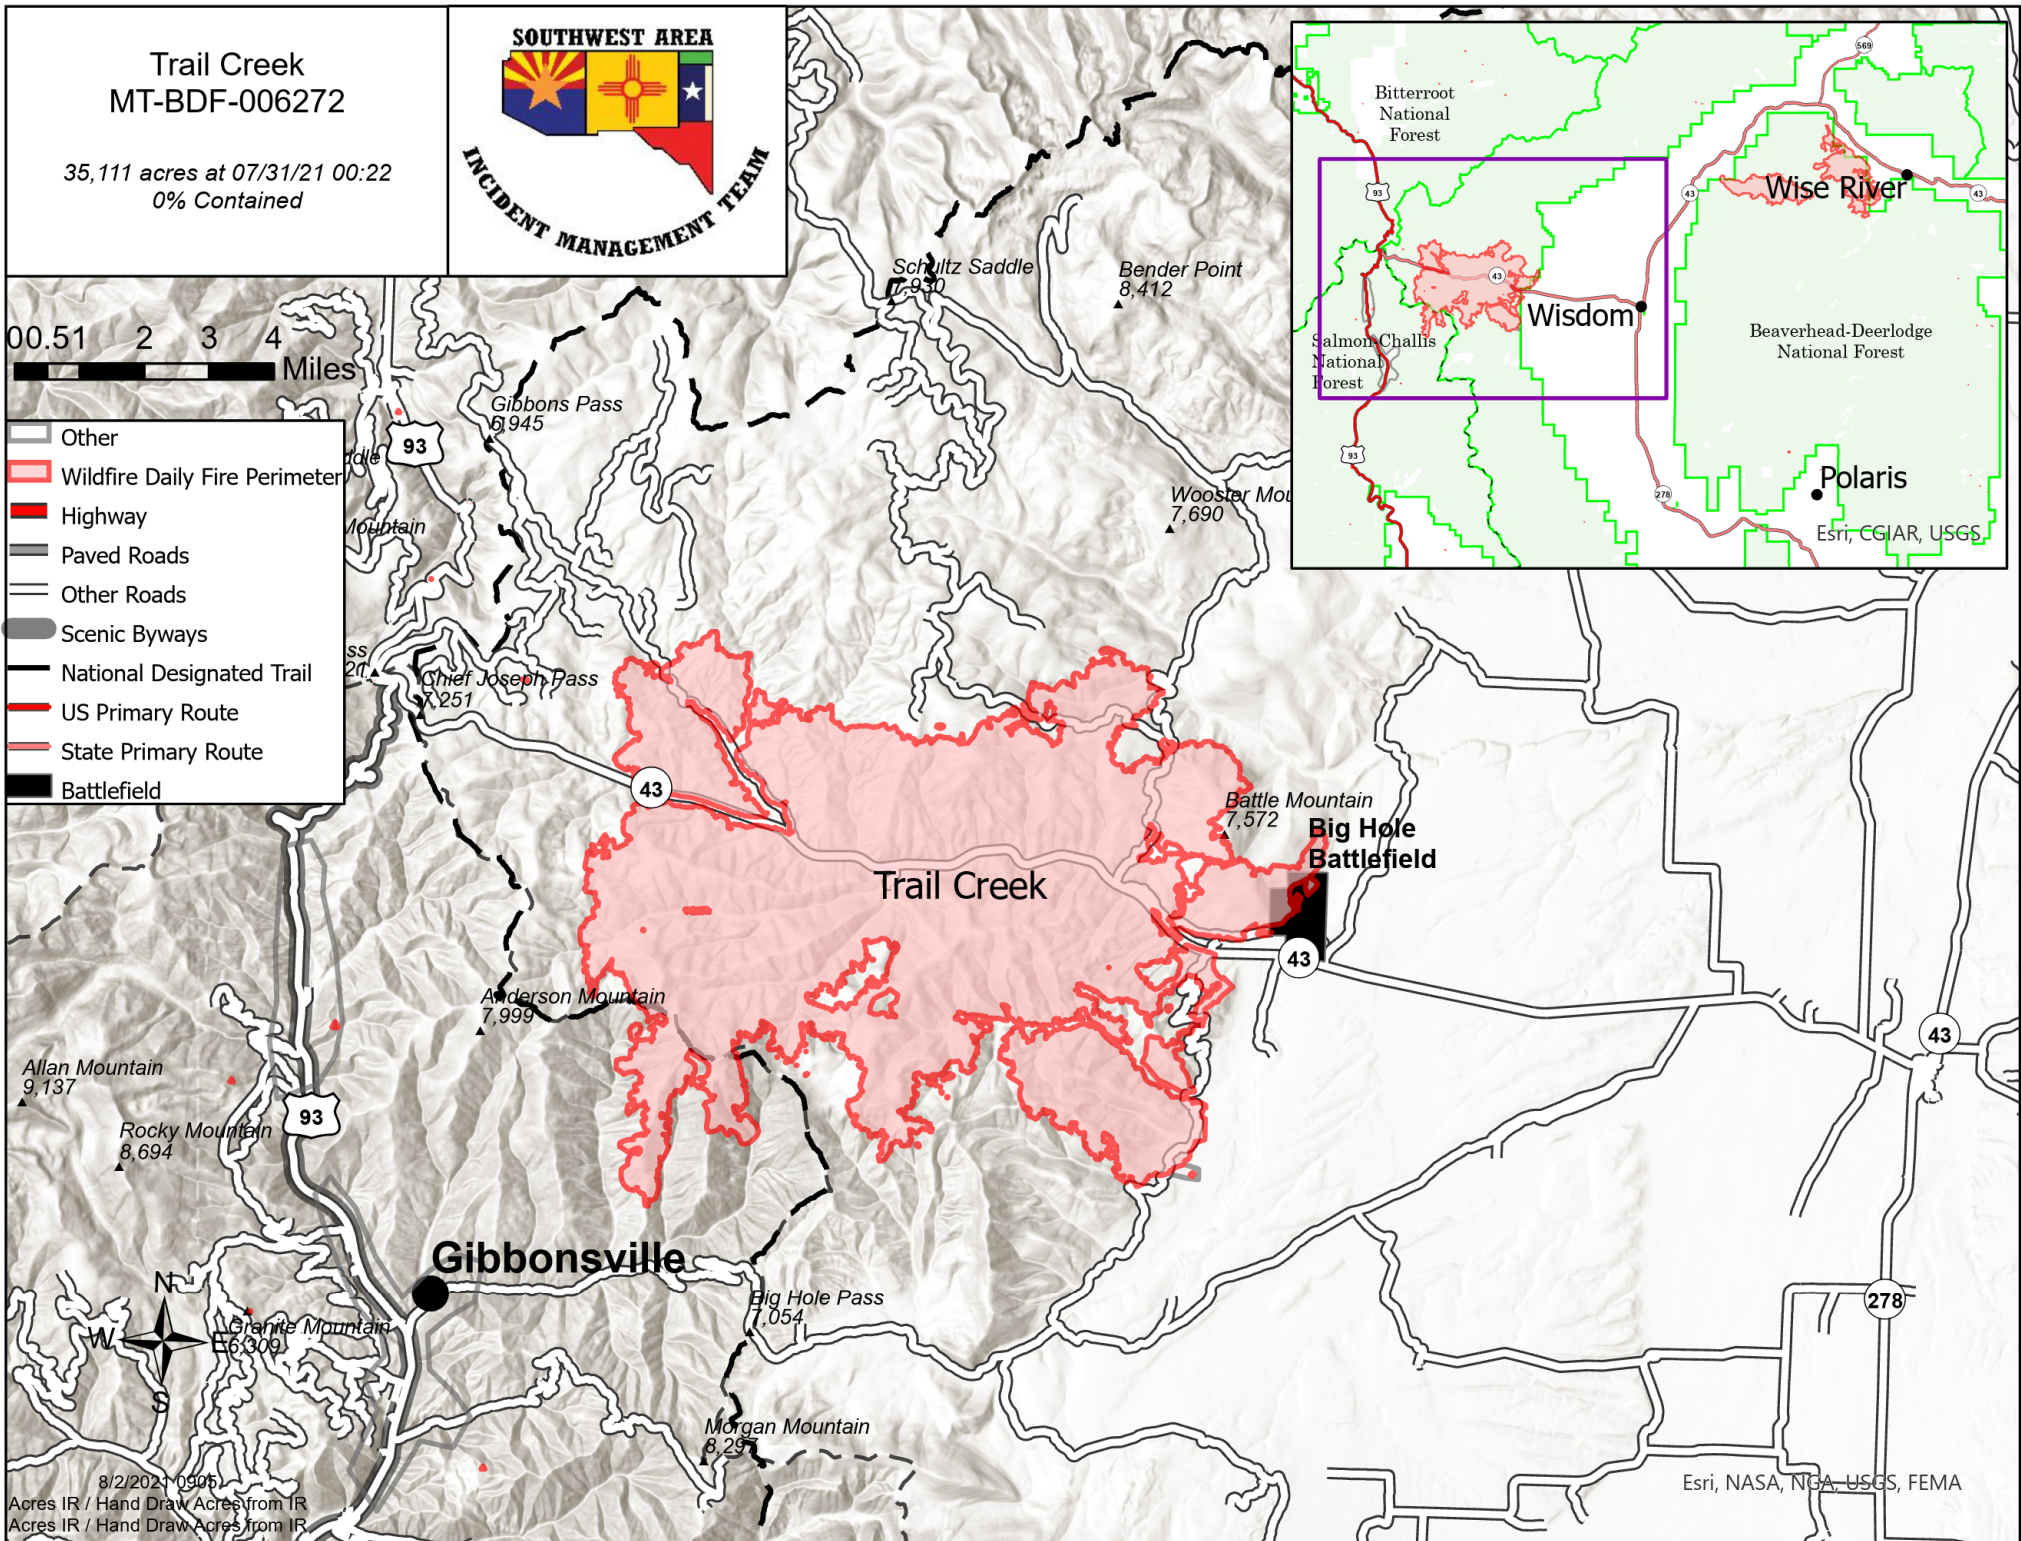

Trail Creek MT-BDF-006272

35,111 acres at 07/31/21 00:22
0% Contained

- Other
- Wildfire Daily Fire Perimeter
- Highway
- Paved Roads
- Other Roads
- Scenic Byways
- National Designated Trail
- US Primary Route
- State Primary Route
- Battlefield

8/2/2021 09:05
Acres IR / Hand Draw Acres from IR
Acres IR / Hand Draw Acres from IR