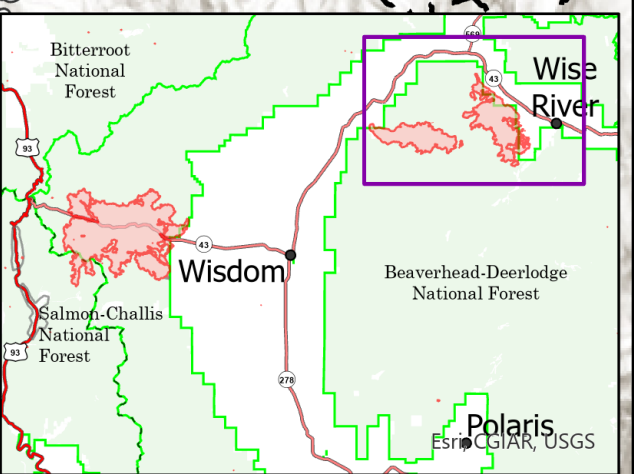

**Alder Creek**  
 MT-BDF-006269  
 10,624 acres at 08/01/21 07:00  
 10% Contained

**Christensen**  
 MT-BDF-006298  
 7,911 acres at 08/01/21 14:28  
 0% Contained

- Wildfire Daily Fire Perimeter
- Fire Edge
- Contained Line
- Highway
- Paved Roads
- Other Roads
- Scenic Byways
- National Designated Trail
- State Primary Route
- State Secondary Route

8/2/2021 1046  
 Acres IR / Hand Draw Acres from IR  
 Acres IR / Hand Draw Acres from IR

Esri, NASA, NGA, USGS, FEMA  
 Sheep Mountain 9,570