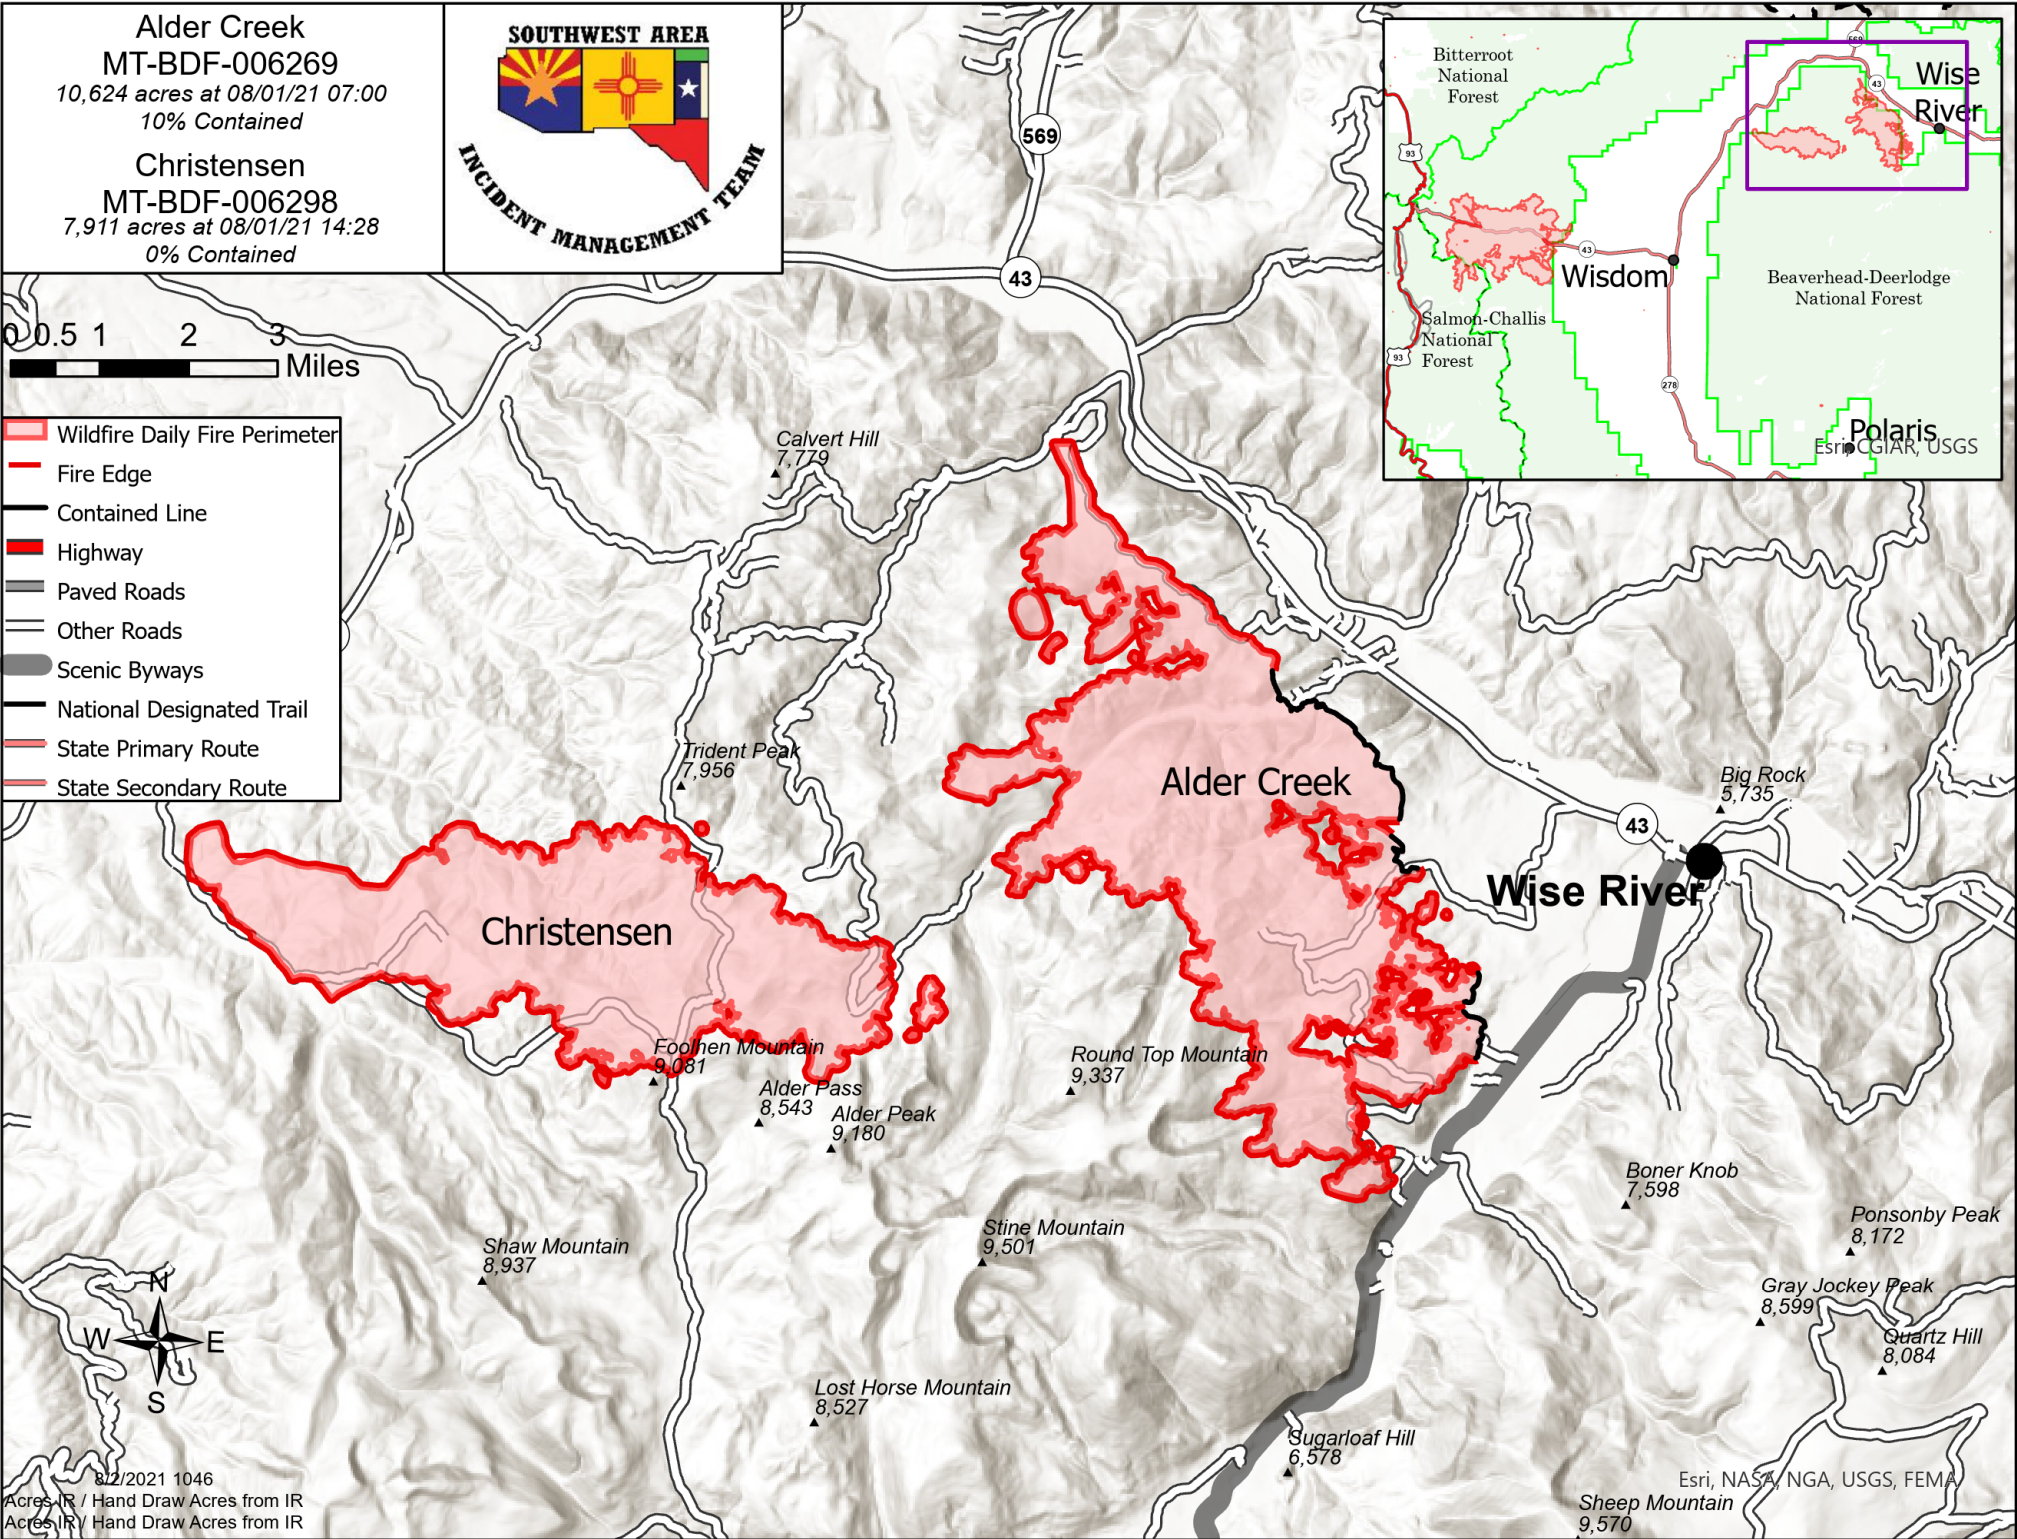

**Alder Creek**  
 MT-BDF-006269  
 10,624 acres at 08/01/21 07:00  
 10% Contained

**Christensen**  
 MT-BDF-006298  
 7,911 acres at 08/01/21 14:28  
 0% Contained

- Wildfire Daily Fire Perimeter
- Fire Edge
- Contained Line
- Highway
- Paved Roads
- Other Roads
- Scenic Byways
- National Designated Trail
- State Primary Route
- State Secondary Route

8/2/2021 1046  
 Acres IR / Hand Draw Acres from IR  
 Acres IR / Hand Draw Acres from IR

Esri, NASA, NGA, USGS, FEMA  
 Sheep Mountain 9,570