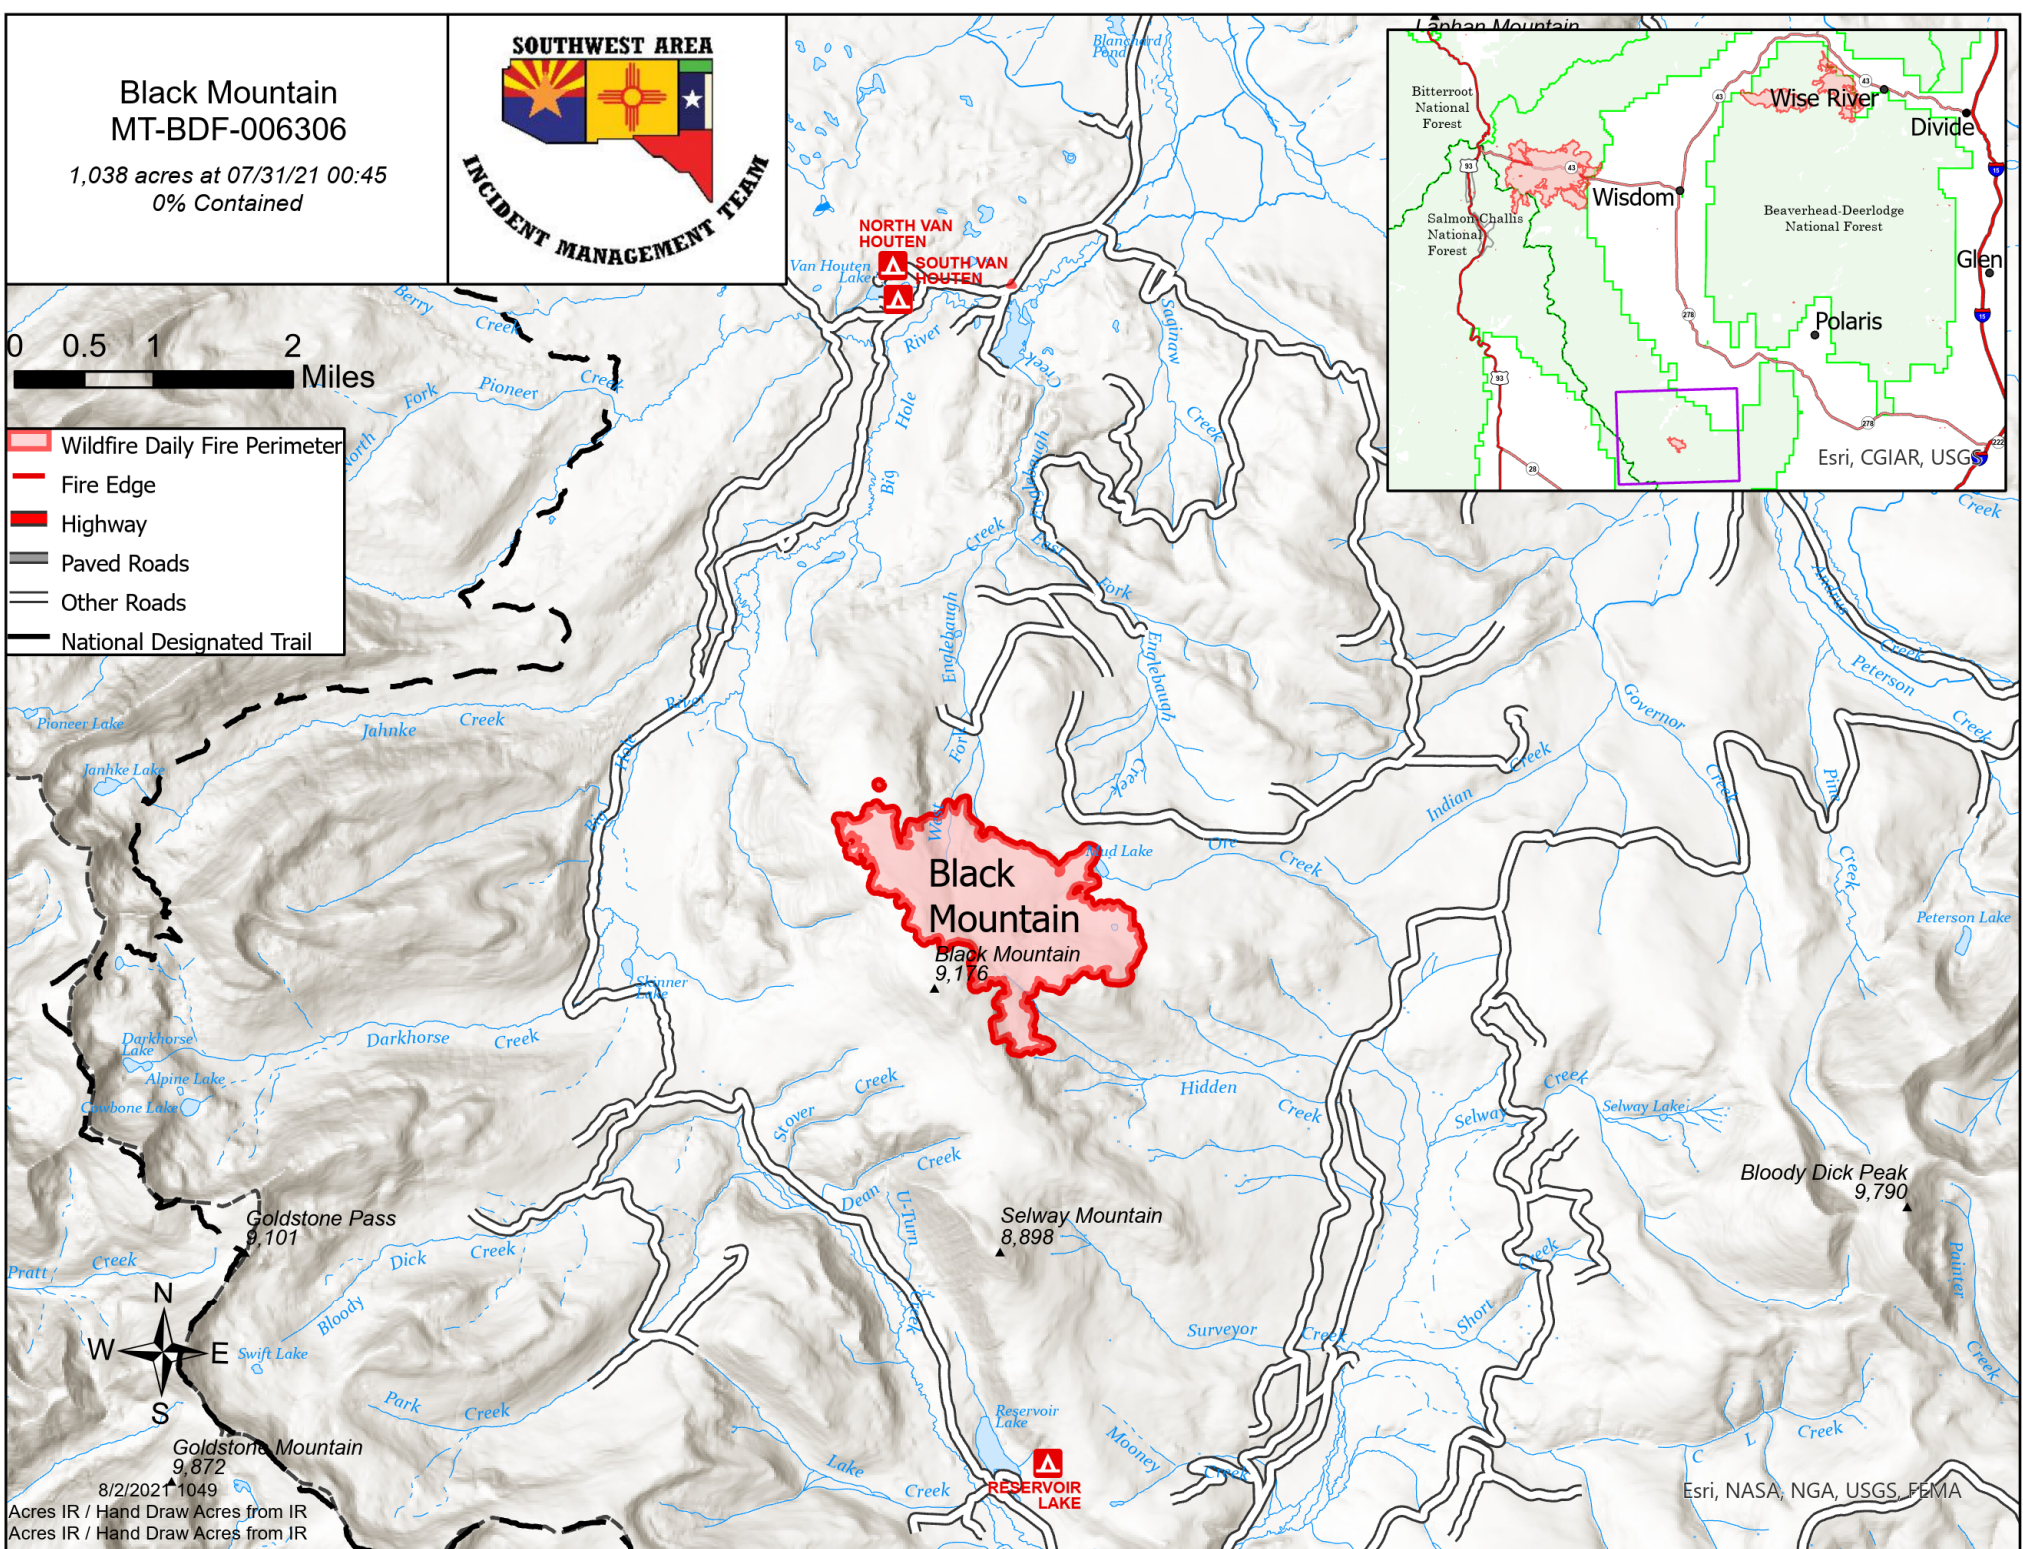

Black Mountain MT-BDF-006306

1,038 acres at 07/31/21 00:45
0% Contained

0 0.5 1 2
Miles

- Wildfire Daily Fire Perimeter
- Fire Edge
- Highway
- Paved Roads
- Other Roads
- National Designated Trail

8/2/2021 1049
Acres IR / Hand Draw Acres from IR
Acres IR / Hand Draw Acres from IR

Esri, NASA, NGA, USGS, FEMA