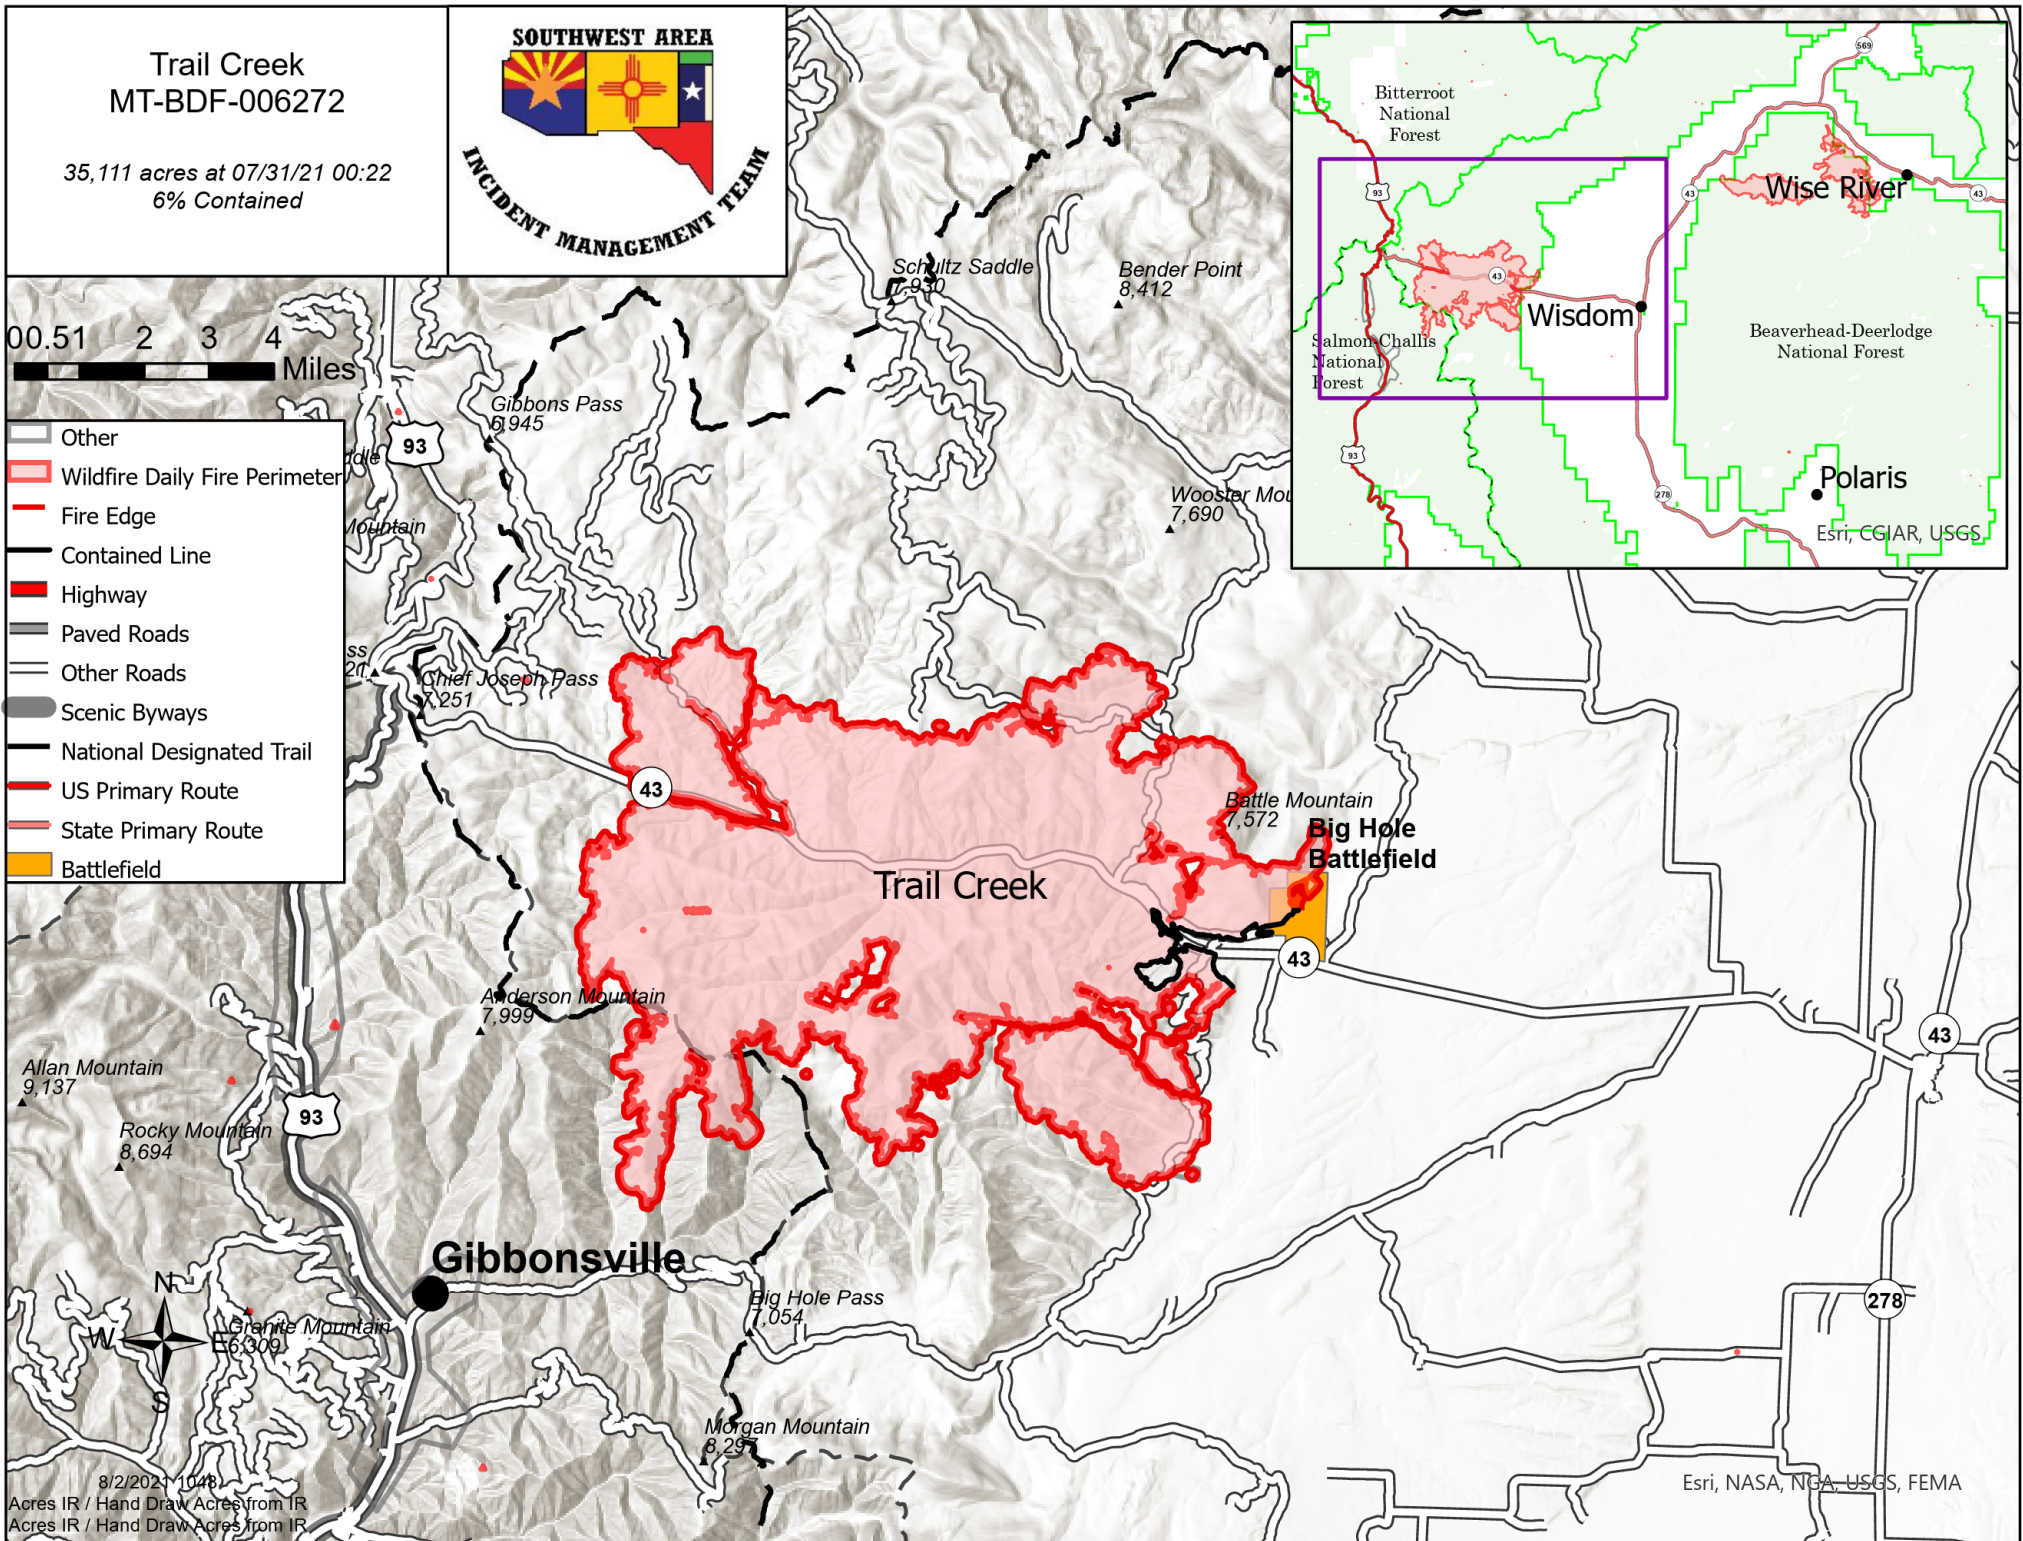

Trail Creek MT-BDF-006272

35,111 acres at 07/31/21 00:22
6% Contained

0 0.51 2 3 4
Miles

- Other
- Wildfire Daily Fire Perimeter
- Fire Edge
- Contained Line
- Highway
- Paved Roads
- Other Roads
- Scenic Byways
- National Designated Trail
- US Primary Route
- State Primary Route
- Battlefield

8/2/2021 10:48
Acres IR / Hand Draw Acres from IR
Acres IR / Hand Draw Acres from IR