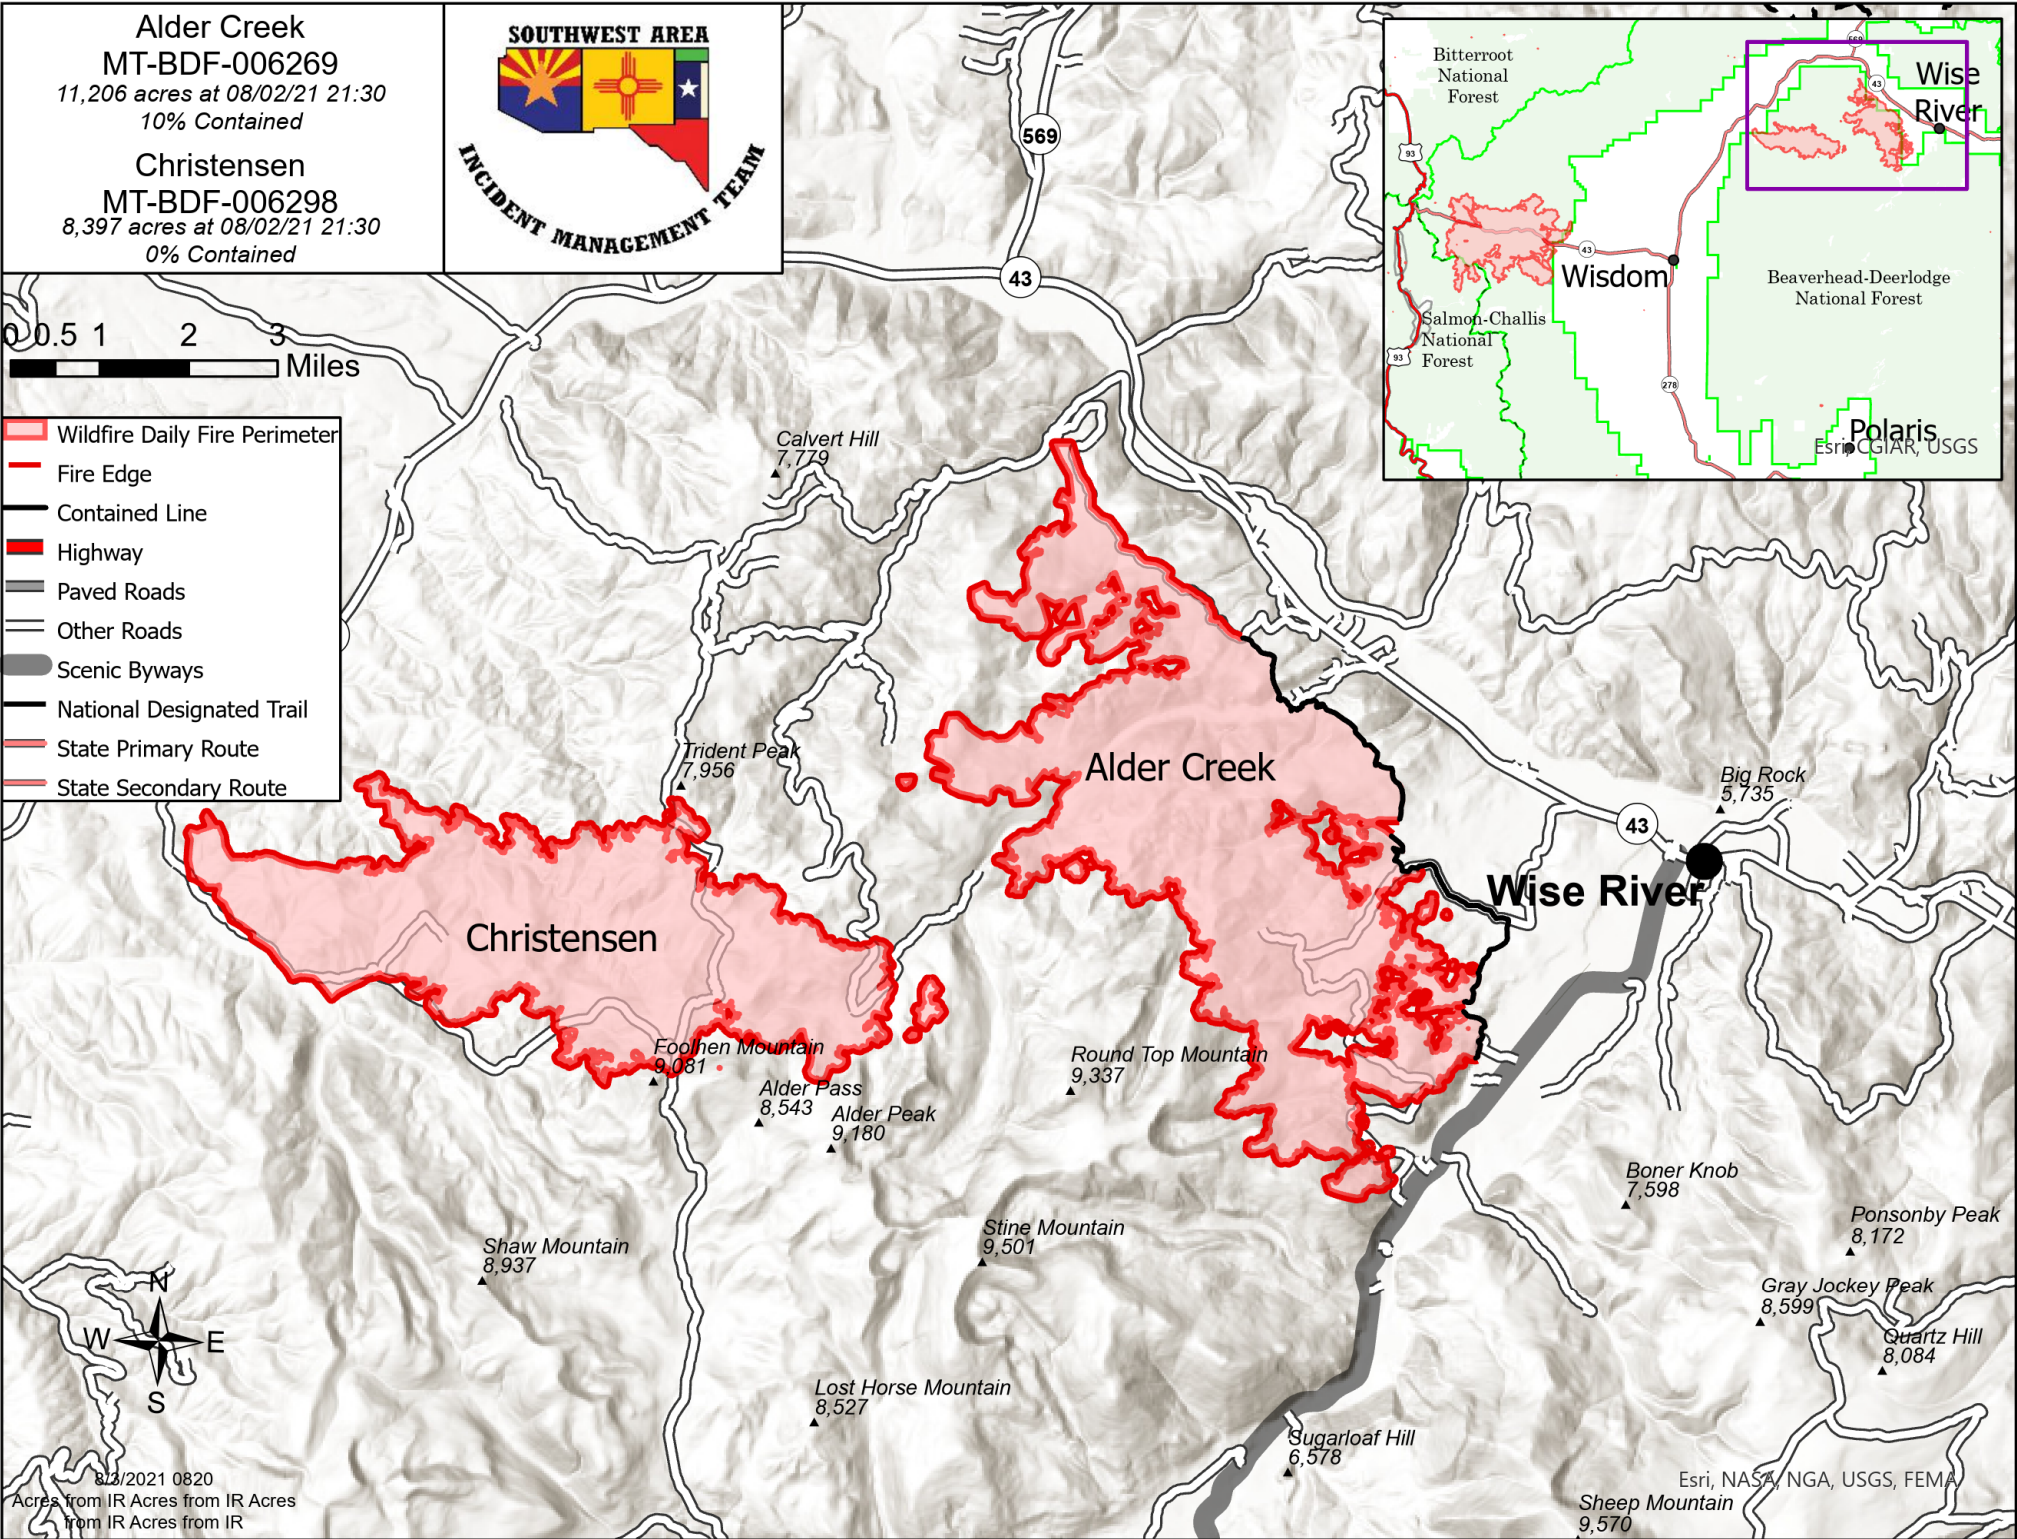

Alder Creek
 MT-BDF-006269
 11,206 acres at 08/02/21 21:30
 10% Contained

Christensen
 MT-BDF-006298
 8,397 acres at 08/02/21 21:30
 0% Contained

- Wildfire Daily Fire Perimeter
- Fire Edge
- Contained Line
- Highway
- Paved Roads
- Other Roads
- Scenic Byways
- National Designated Trail
- State Primary Route
- State Secondary Route

8/2/2021 0820
 Acres from IR Acres from IR Acres
 from IR Acres from IR

Esri, NASA, NGA, USGS, FEMA