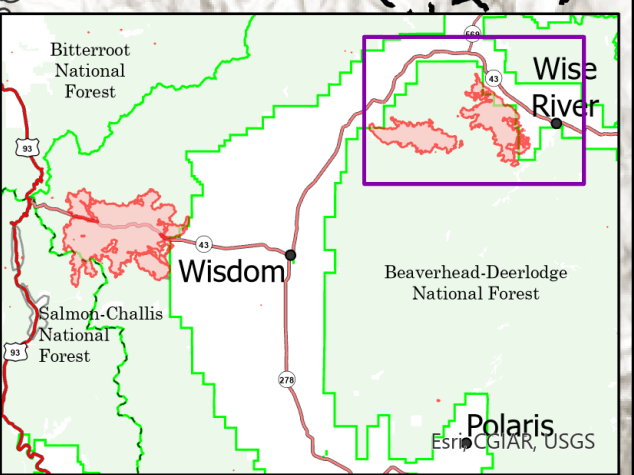

Alder Creek
 MT-BDF-006269
 11,206 acres at 08/02/21 21:30
 10% Contained

Christensen
 MT-BDF-006298
 8,397 acres at 08/02/21 21:30
 0% Contained

- Wildfire Daily Fire Perimeter
- Fire Edge
- Contained Line
- Highway
- Paved Roads
- Other Roads
- Scenic Byways
- National Designated Trail
- State Primary Route
- State Secondary Route