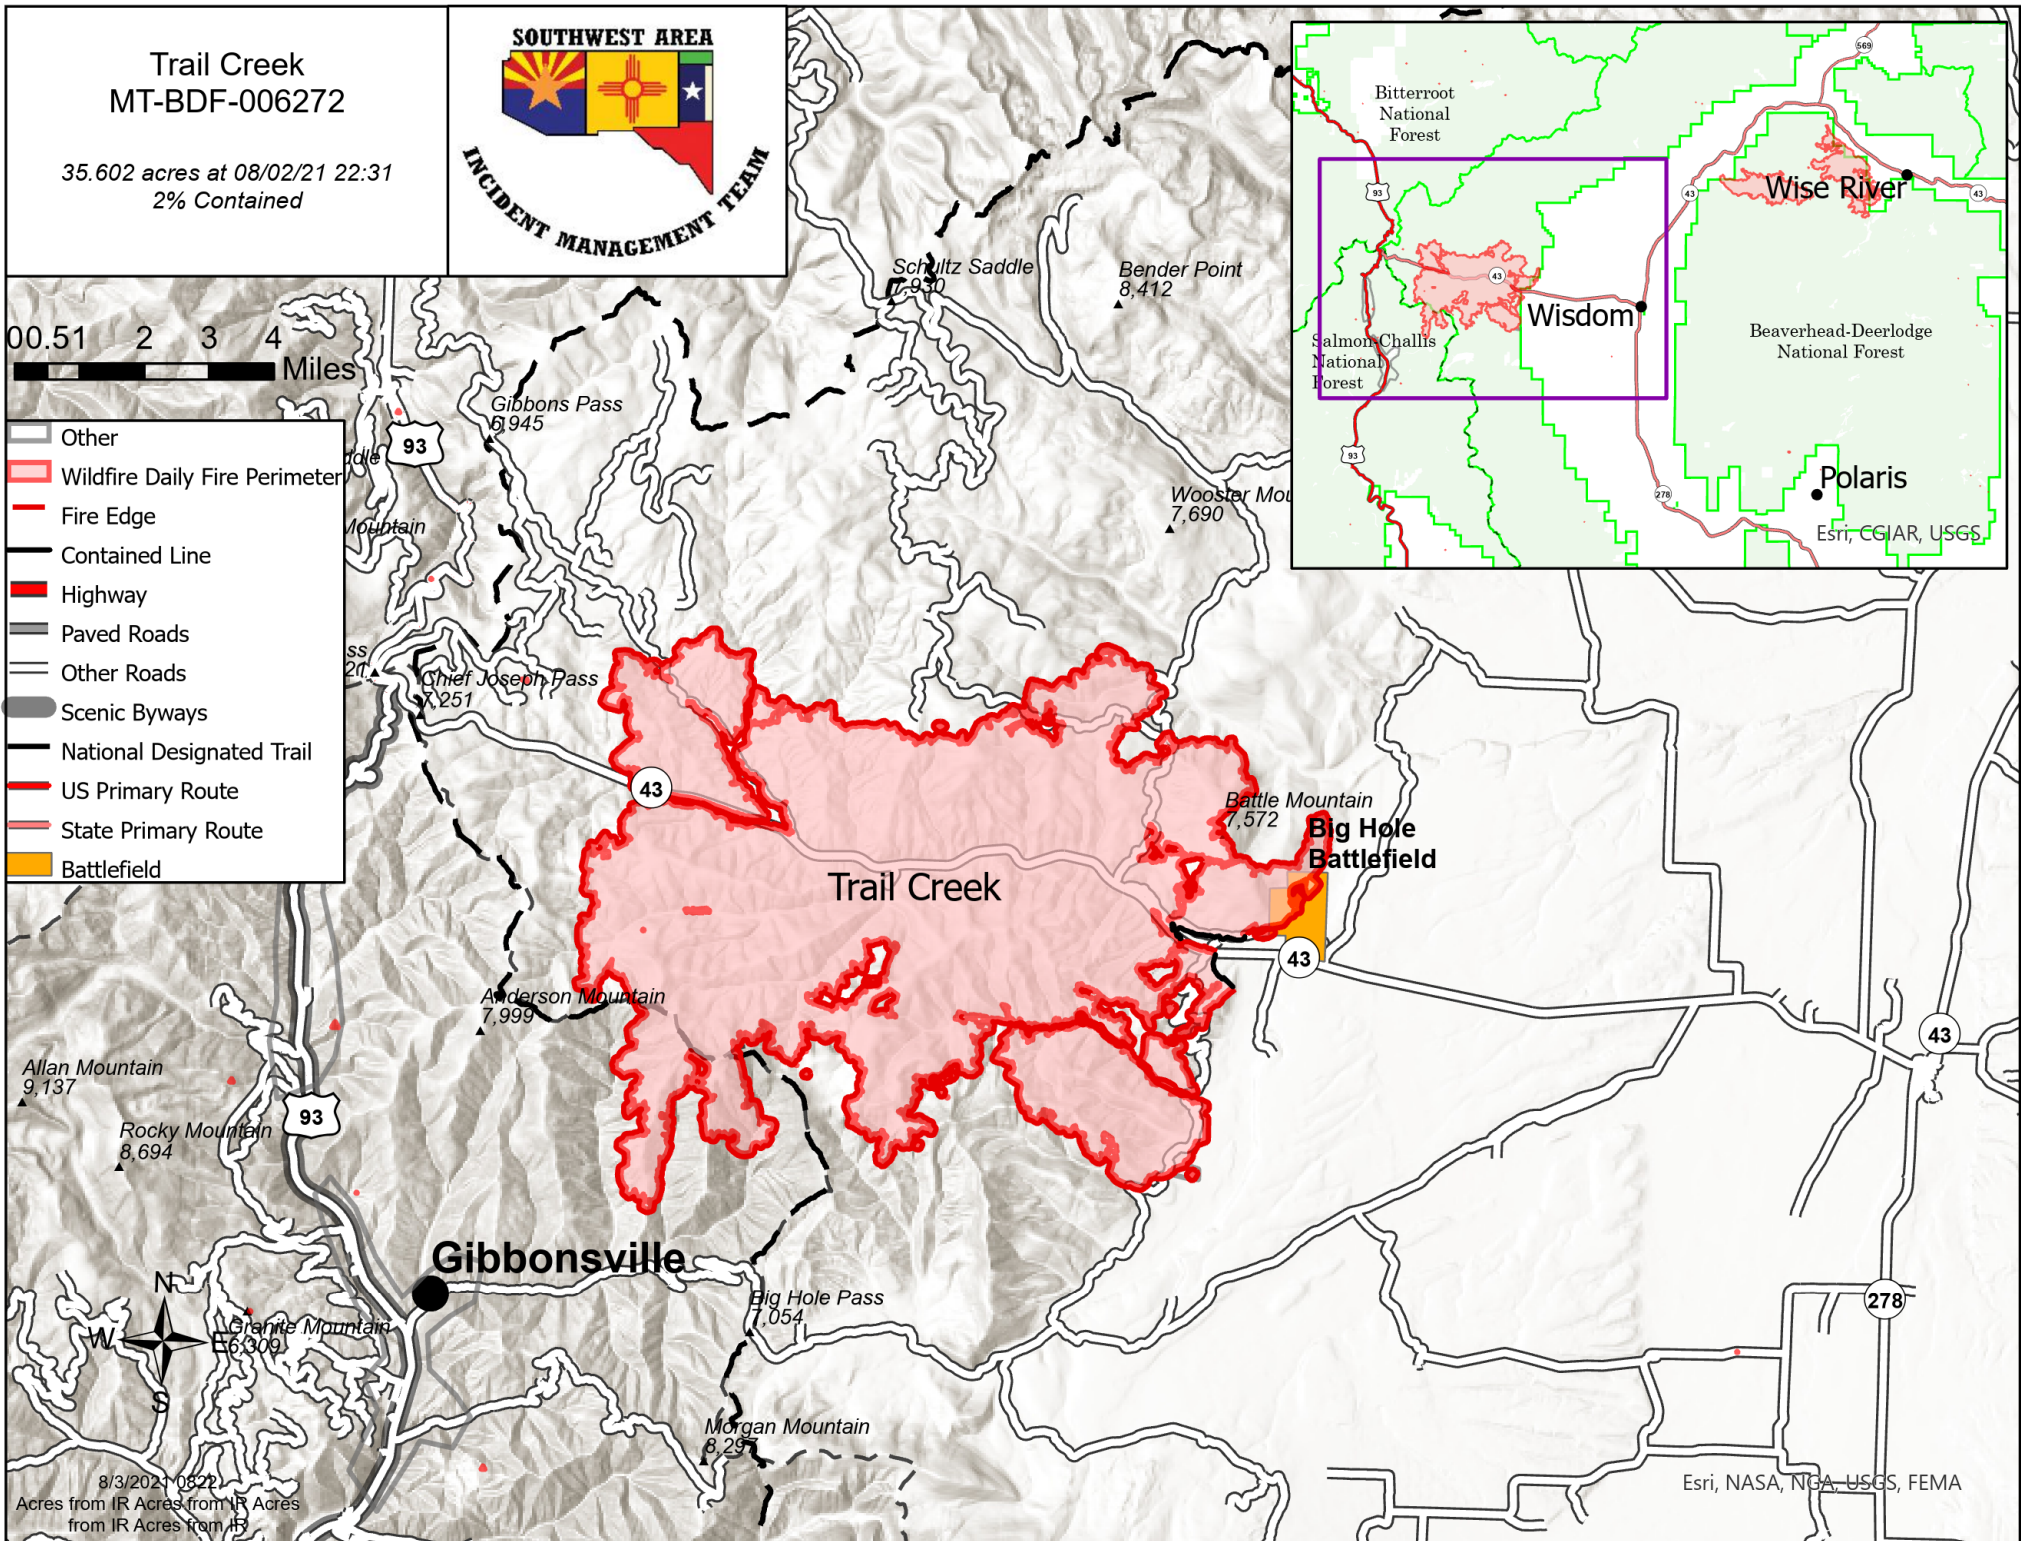

Trail Creek MT-BDF-006272

35.602 acres at 08/02/21 22:31
2% Contained

- Other
- Wildfire Daily Fire Perimeter
- Fire Edge
- Contained Line
- Highway
- Paved Roads
- Other Roads
- Scenic Byways
- National Designated Trail
- US Primary Route
- State Primary Route
- Battlefield

8/3/2021 08:22
Acres from IR Acres from IR Acres
from IR Acres from IR

Esri, NASA, NGA, USGS, FEMA