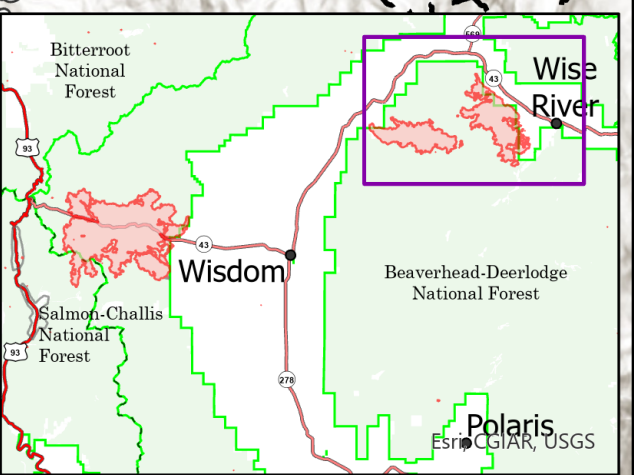

**Alder Creek**  
 MT-BDF-006269  
 11,313 acres at 08/03/21 20:45  
 10% Contained

**Christensen**  
 MT-BDF-006298  
 8,426 acres at 08/03/21 20:45  
 0% Contained

- Wildfire Daily Fire Perimeter
- Fire Edge
- Contained Line
- Highway
- Paved Roads
- Other Roads
- Scenic Byways
- National Designated Trail
- State Primary Route
- State Secondary Route