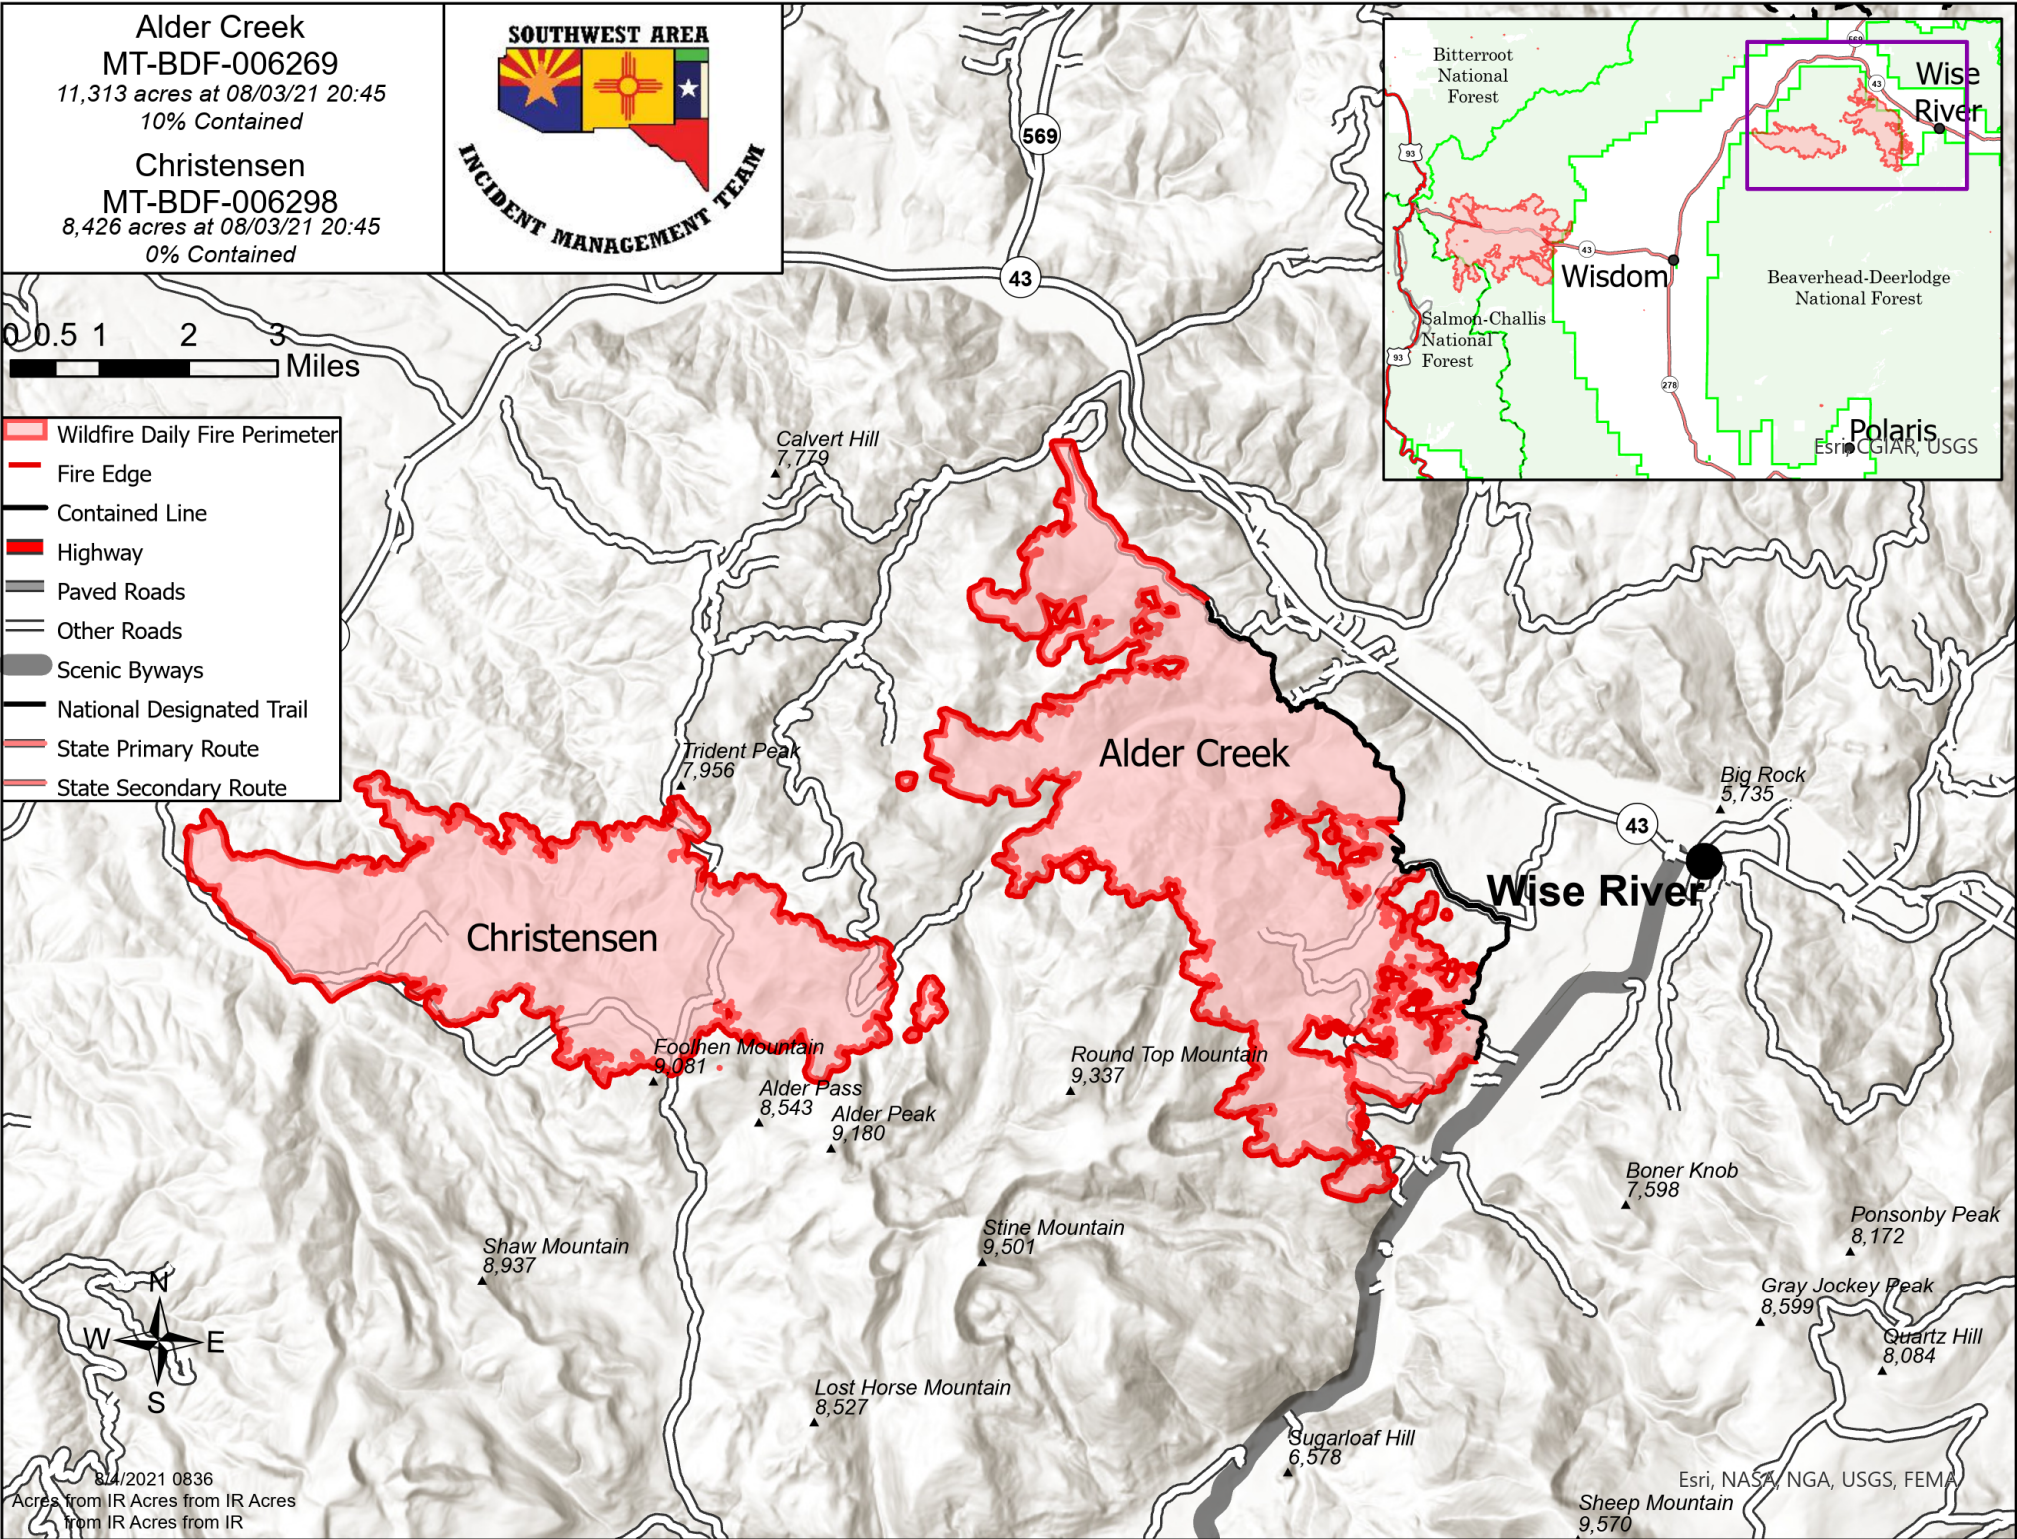

**Alder Creek**  
 MT-BDF-006269  
 11,313 acres at 08/03/21 20:45  
 10% Contained

**Christensen**  
 MT-BDF-006298  
 8,426 acres at 08/03/21 20:45  
 0% Contained

- Wildfire Daily Fire Perimeter
- Fire Edge
- Contained Line
- Highway
- Paved Roads
- Other Roads
- Scenic Byways
- National Designated Trail
- State Primary Route
- State Secondary Route

8/4/2021 0836  
 Acres from IR Acres from IR Acres  
 from IR Acres from IR

Esri, NASA, NGA, USGS, FEMA