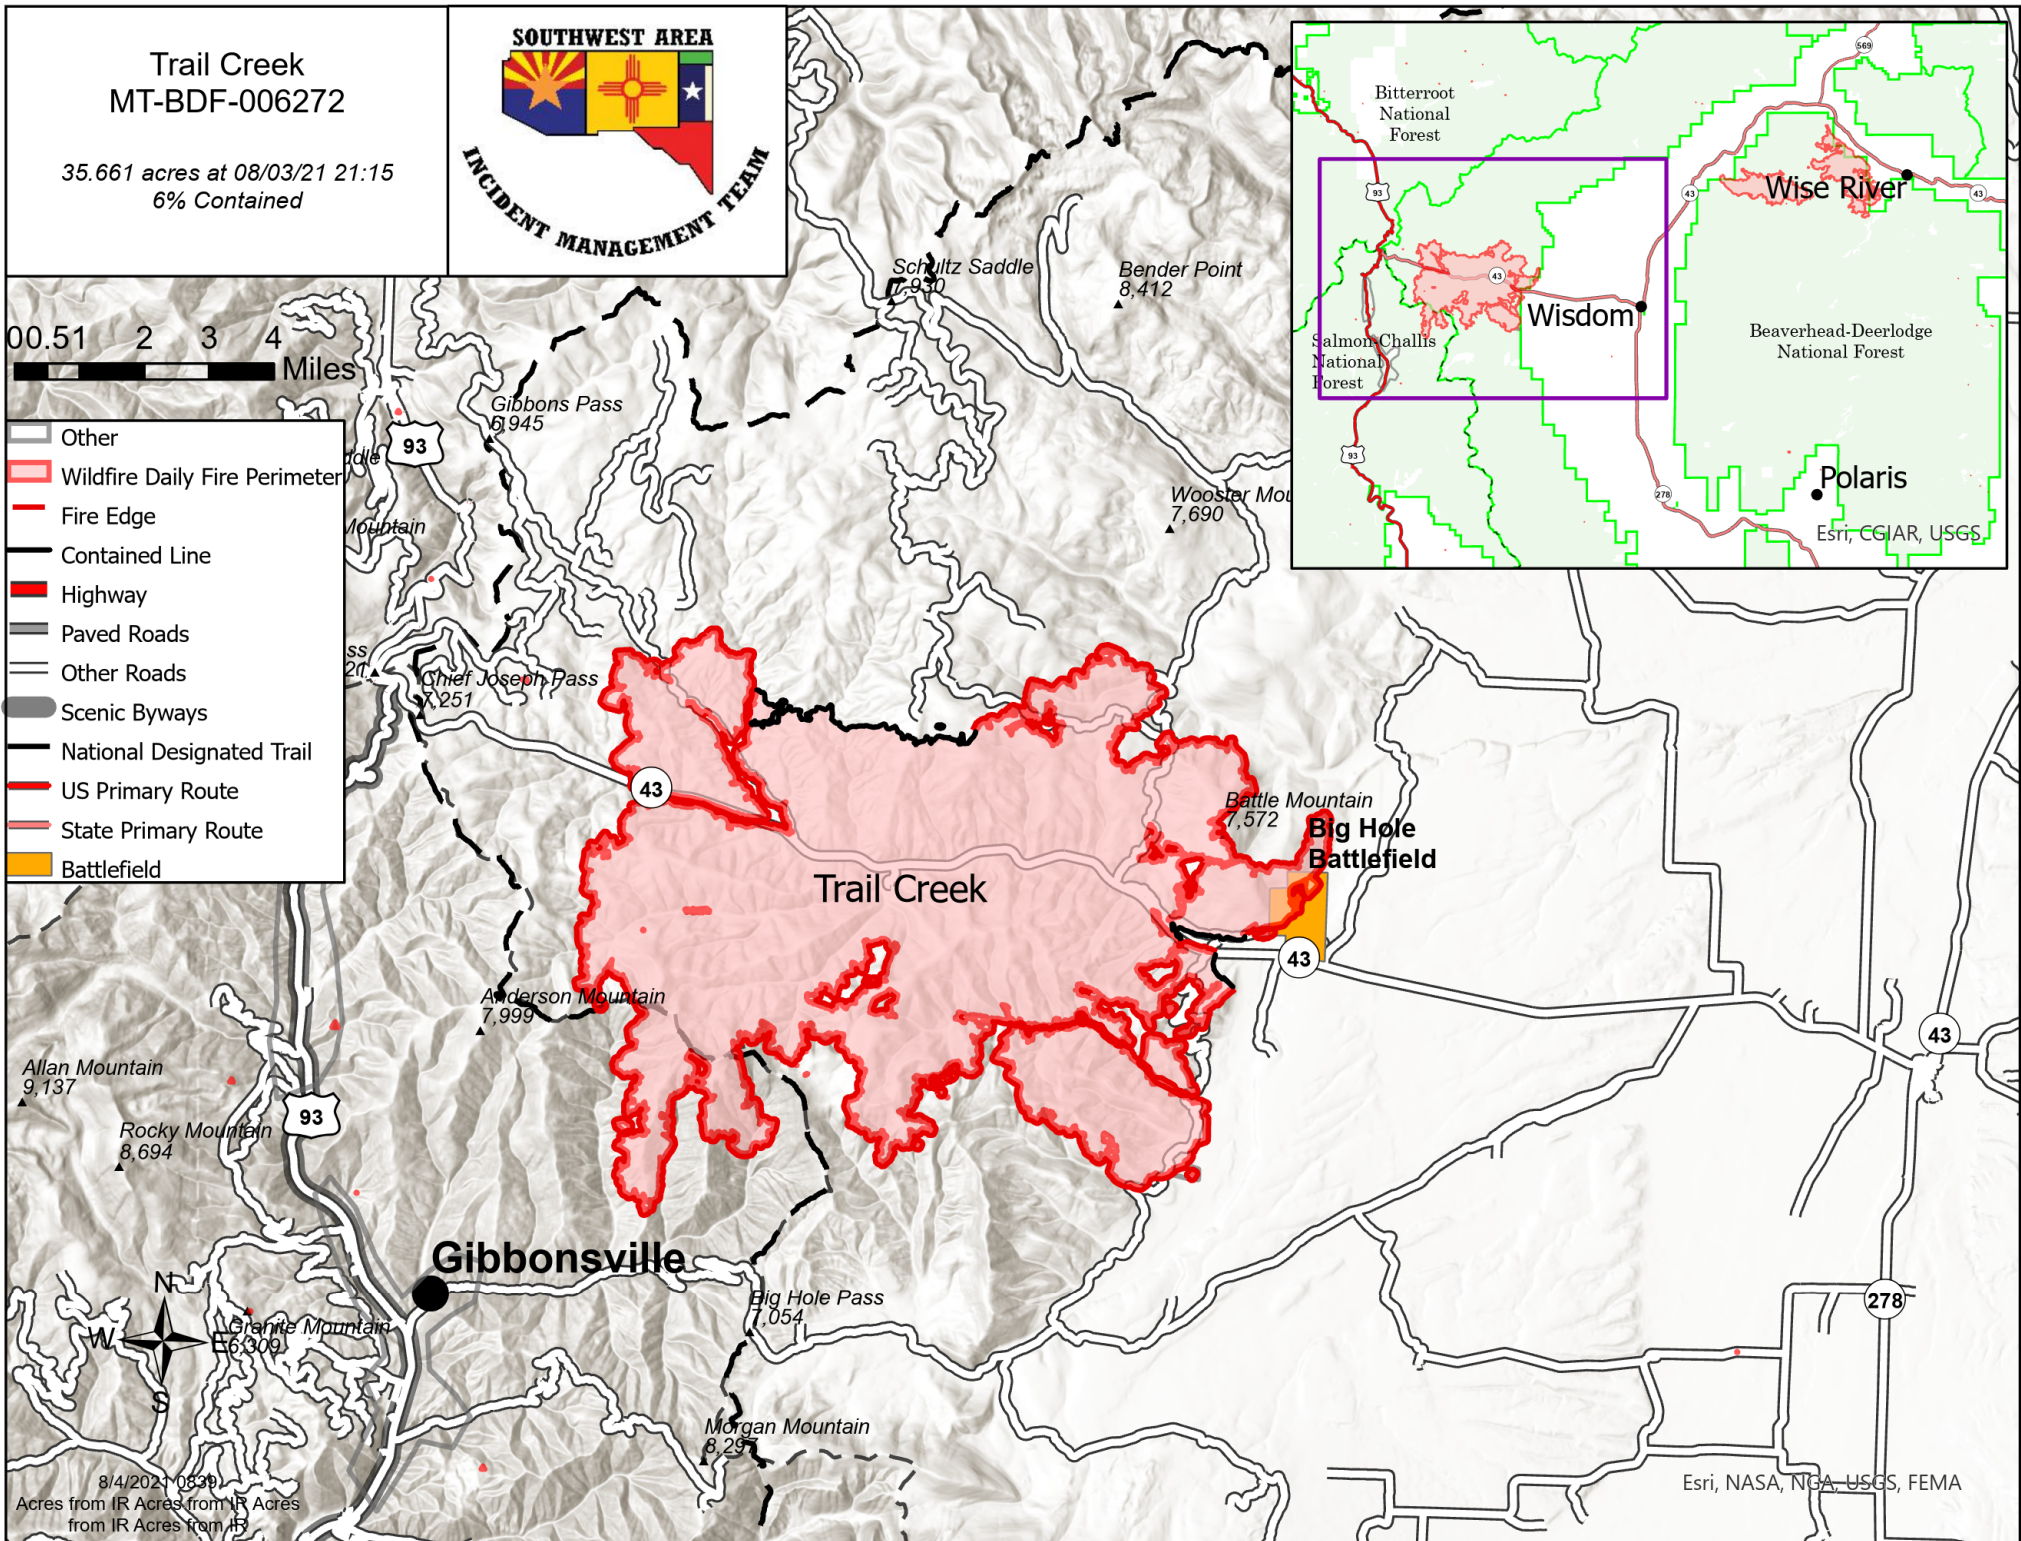

Trail Creek MT-BDF-006272

35.661 acres at 08/03/21 21:15
6% Contained

- Other
- Wildfire Daily Fire Perimeter
- Fire Edge
- Contained Line
- Highway
- Paved Roads
- Other Roads
- Scenic Byways
- National Designated Trail
- US Primary Route
- State Primary Route
- Battlefield

8/4/2021 08:39
Acres from IR Acres from IR Acres
from IR Acres from IR

Esri, NASA, NGA, USGS, FEMA