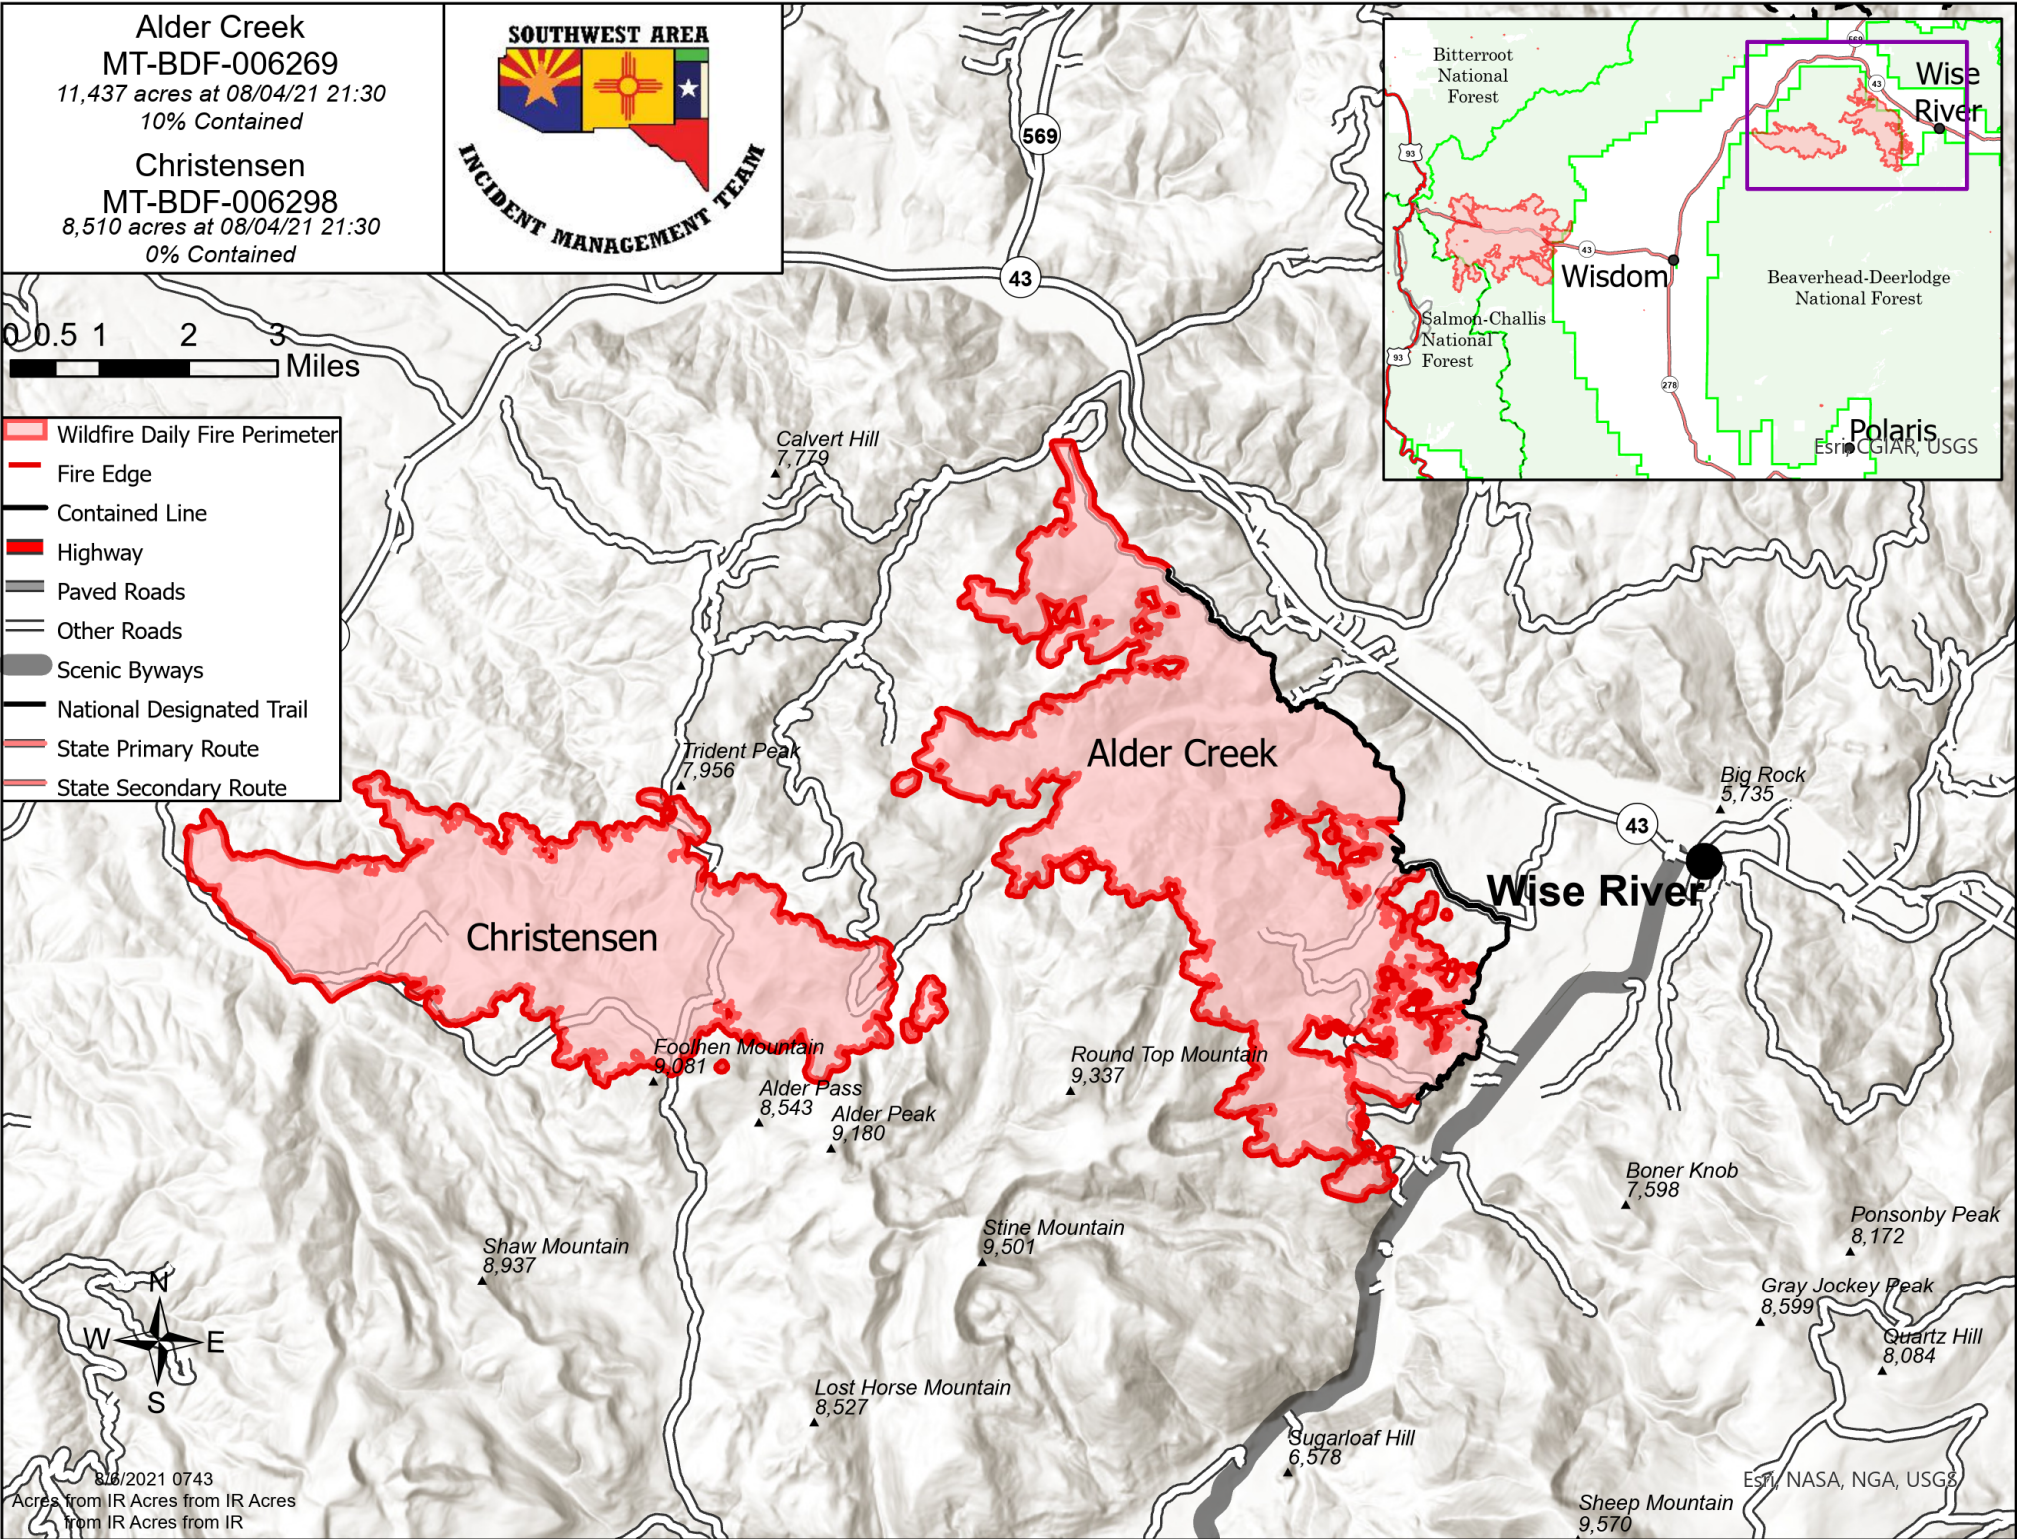

Alder Creek
 MT-BDF-006269
 11,437 acres at 08/04/21 21:30
 10% Contained

Christensen
 MT-BDF-006298
 8,510 acres at 08/04/21 21:30
 0% Contained

- Wildfire Daily Fire Perimeter
- Fire Edge
- Contained Line
- Highway
- Paved Roads
- Other Roads
- Scenic Byways
- National Designated Trail
- State Primary Route
- State Secondary Route

8/8/2021 0743
 Acres from IR Acres from IR Acres
 from IR Acres from IR