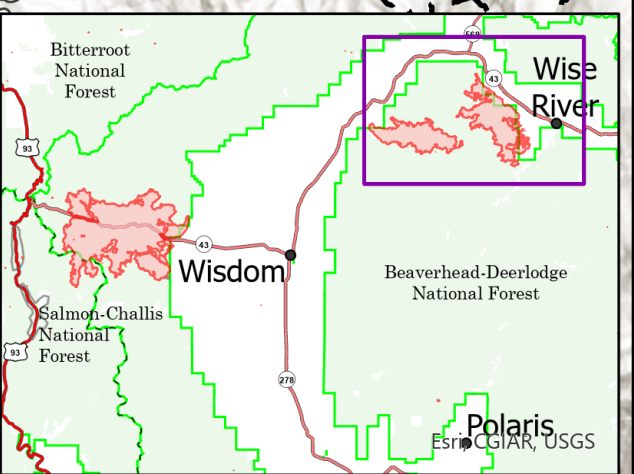

Alder Creek
 MT-BDF-006269
 11,437 acres at 08/04/21 21:30
 10% Contained

Christensen
 MT-BDF-006298
 8,510 acres at 08/04/21 21:30
 0% Contained

- Wildfire Daily Fire Perimeter
- Fire Edge
- Contained Line
- Highway
- Paved Roads
- Other Roads
- Scenic Byways
- National Designated Trail
- State Primary Route
- State Secondary Route