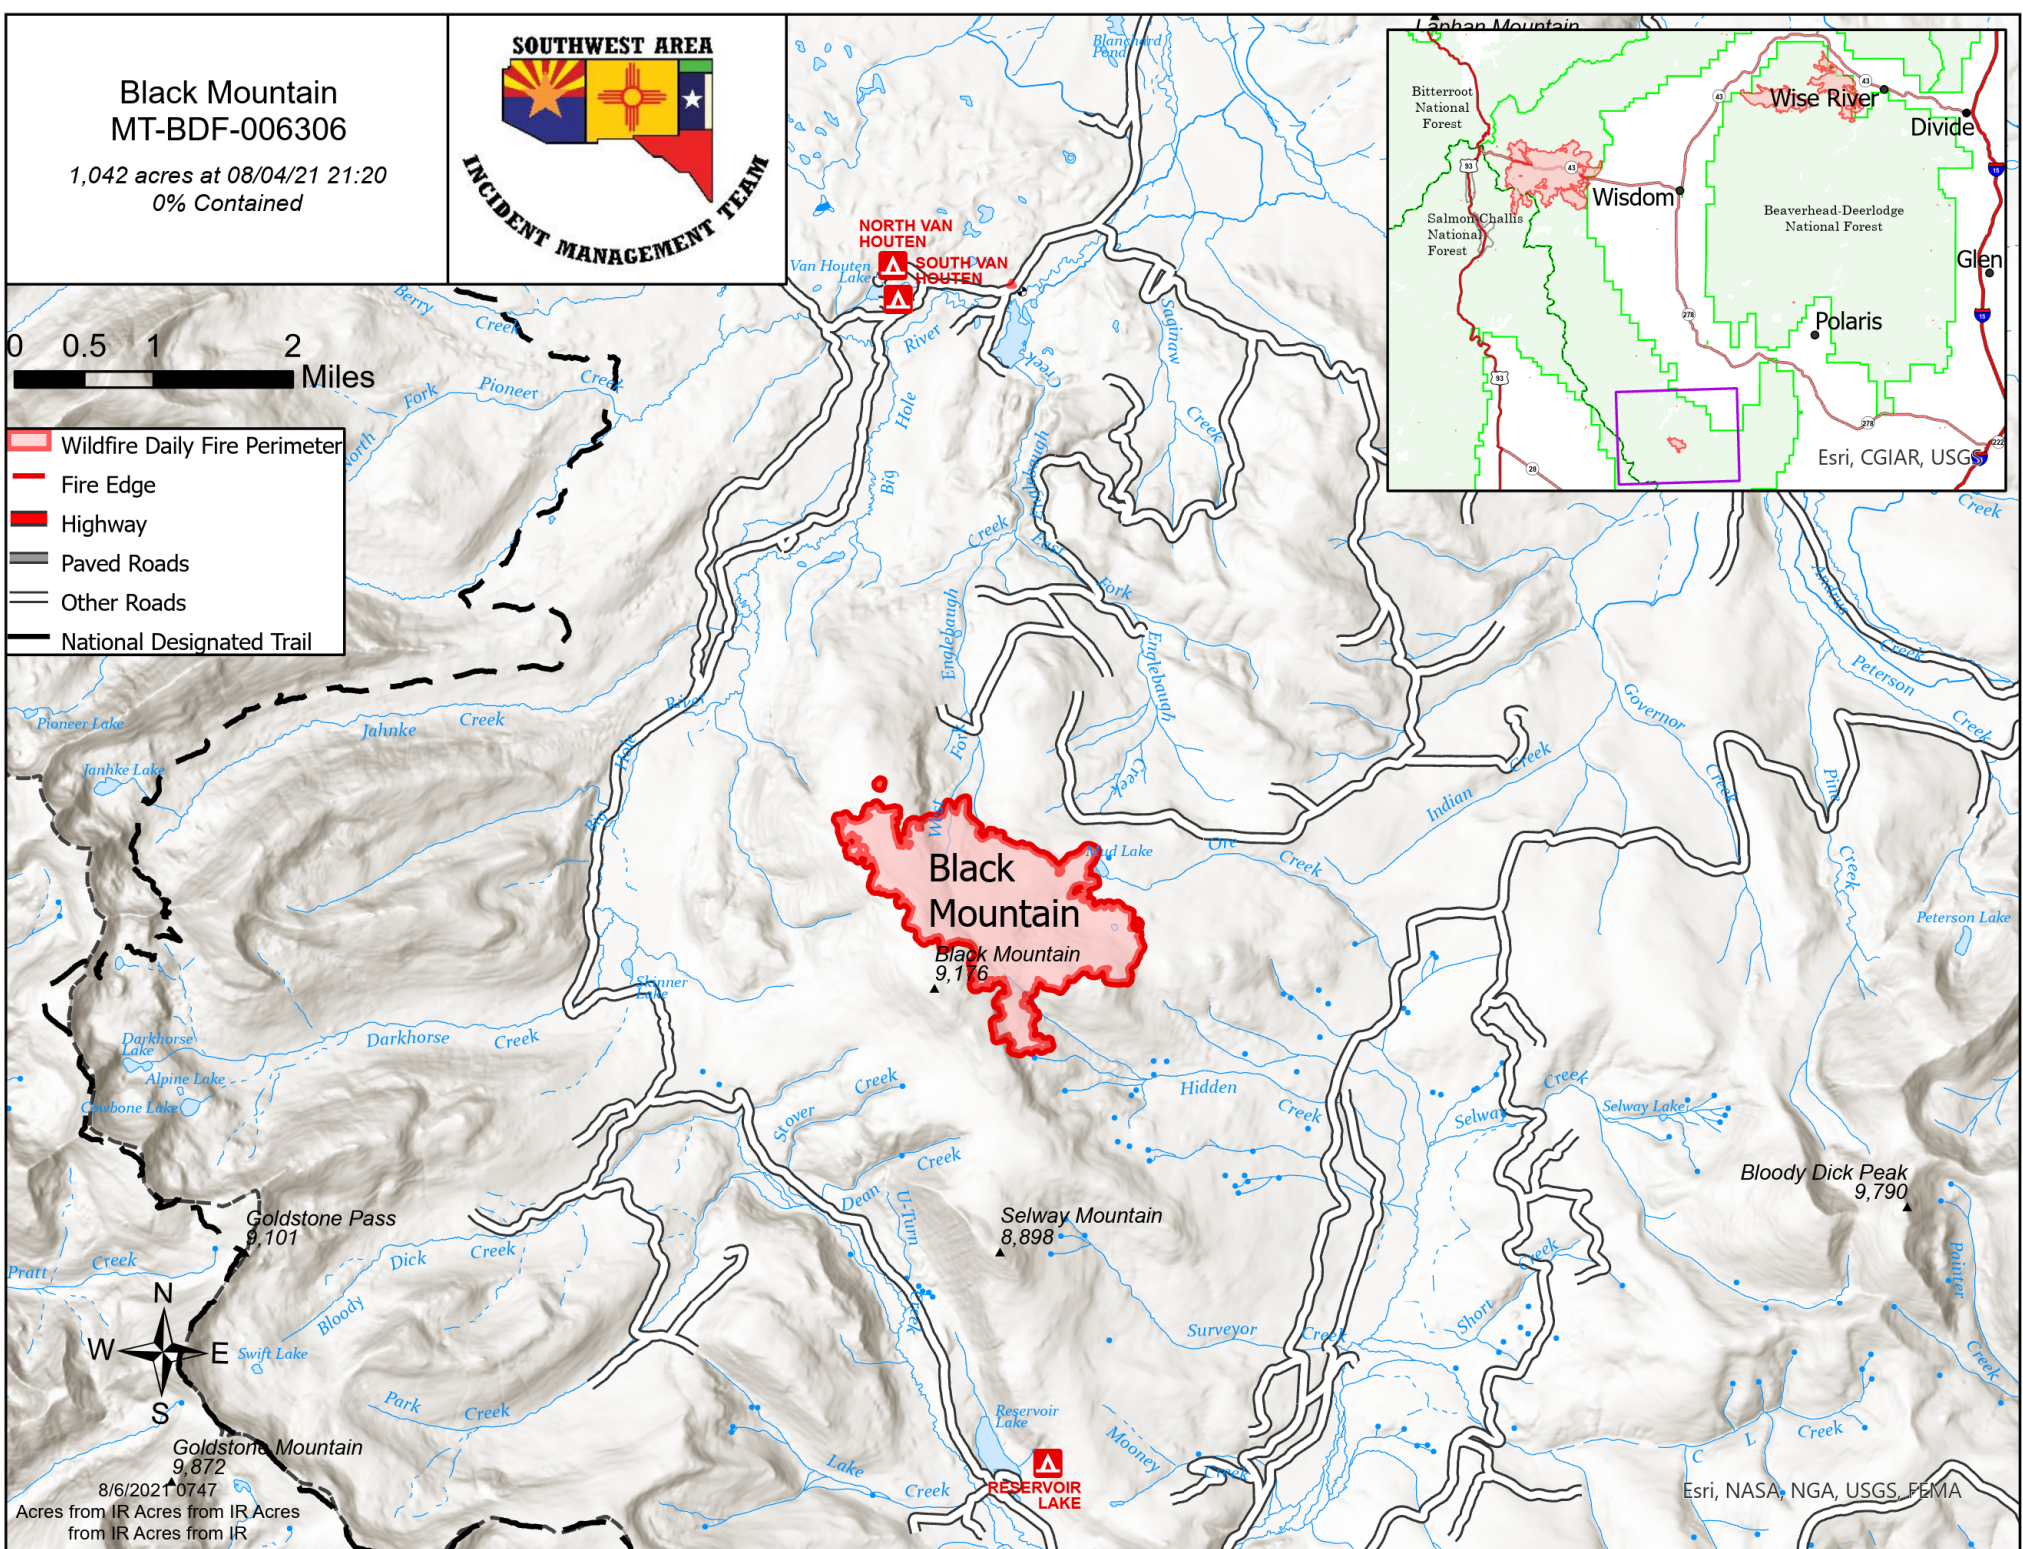

Black Mountain MT-BDF-006306

1,042 acres at 08/04/21 21:20
0% Contained

0 0.5 1 2
Miles

- Wildfire Daily Fire Perimeter
- Fire Edge
- Highway
- Paved Roads
- Other Roads
- National Designated Trail

8/6/2021 0747
Acres from IR Acres from IR Acres
from IR Acres from IR

Esri, NASA, NGA, USGS, FEMA