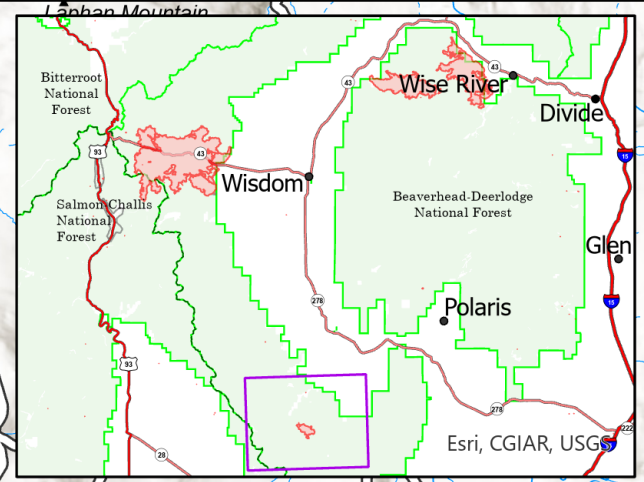

Black Mountain MT-BDF-006306

1,042 acres at 08/04/21 21:20
0% Contained

0 0.5 1 2
Miles

- Wildfire Daily Fire Perimeter
- Fire Edge
- Highway
- Paved Roads
- Other Roads
- National Designated Trail

8/6/2021 0747
Acres from IR Acres from IR Acres
from IR Acres from IR

Esri, NASA, NGA, USGS, FEMA