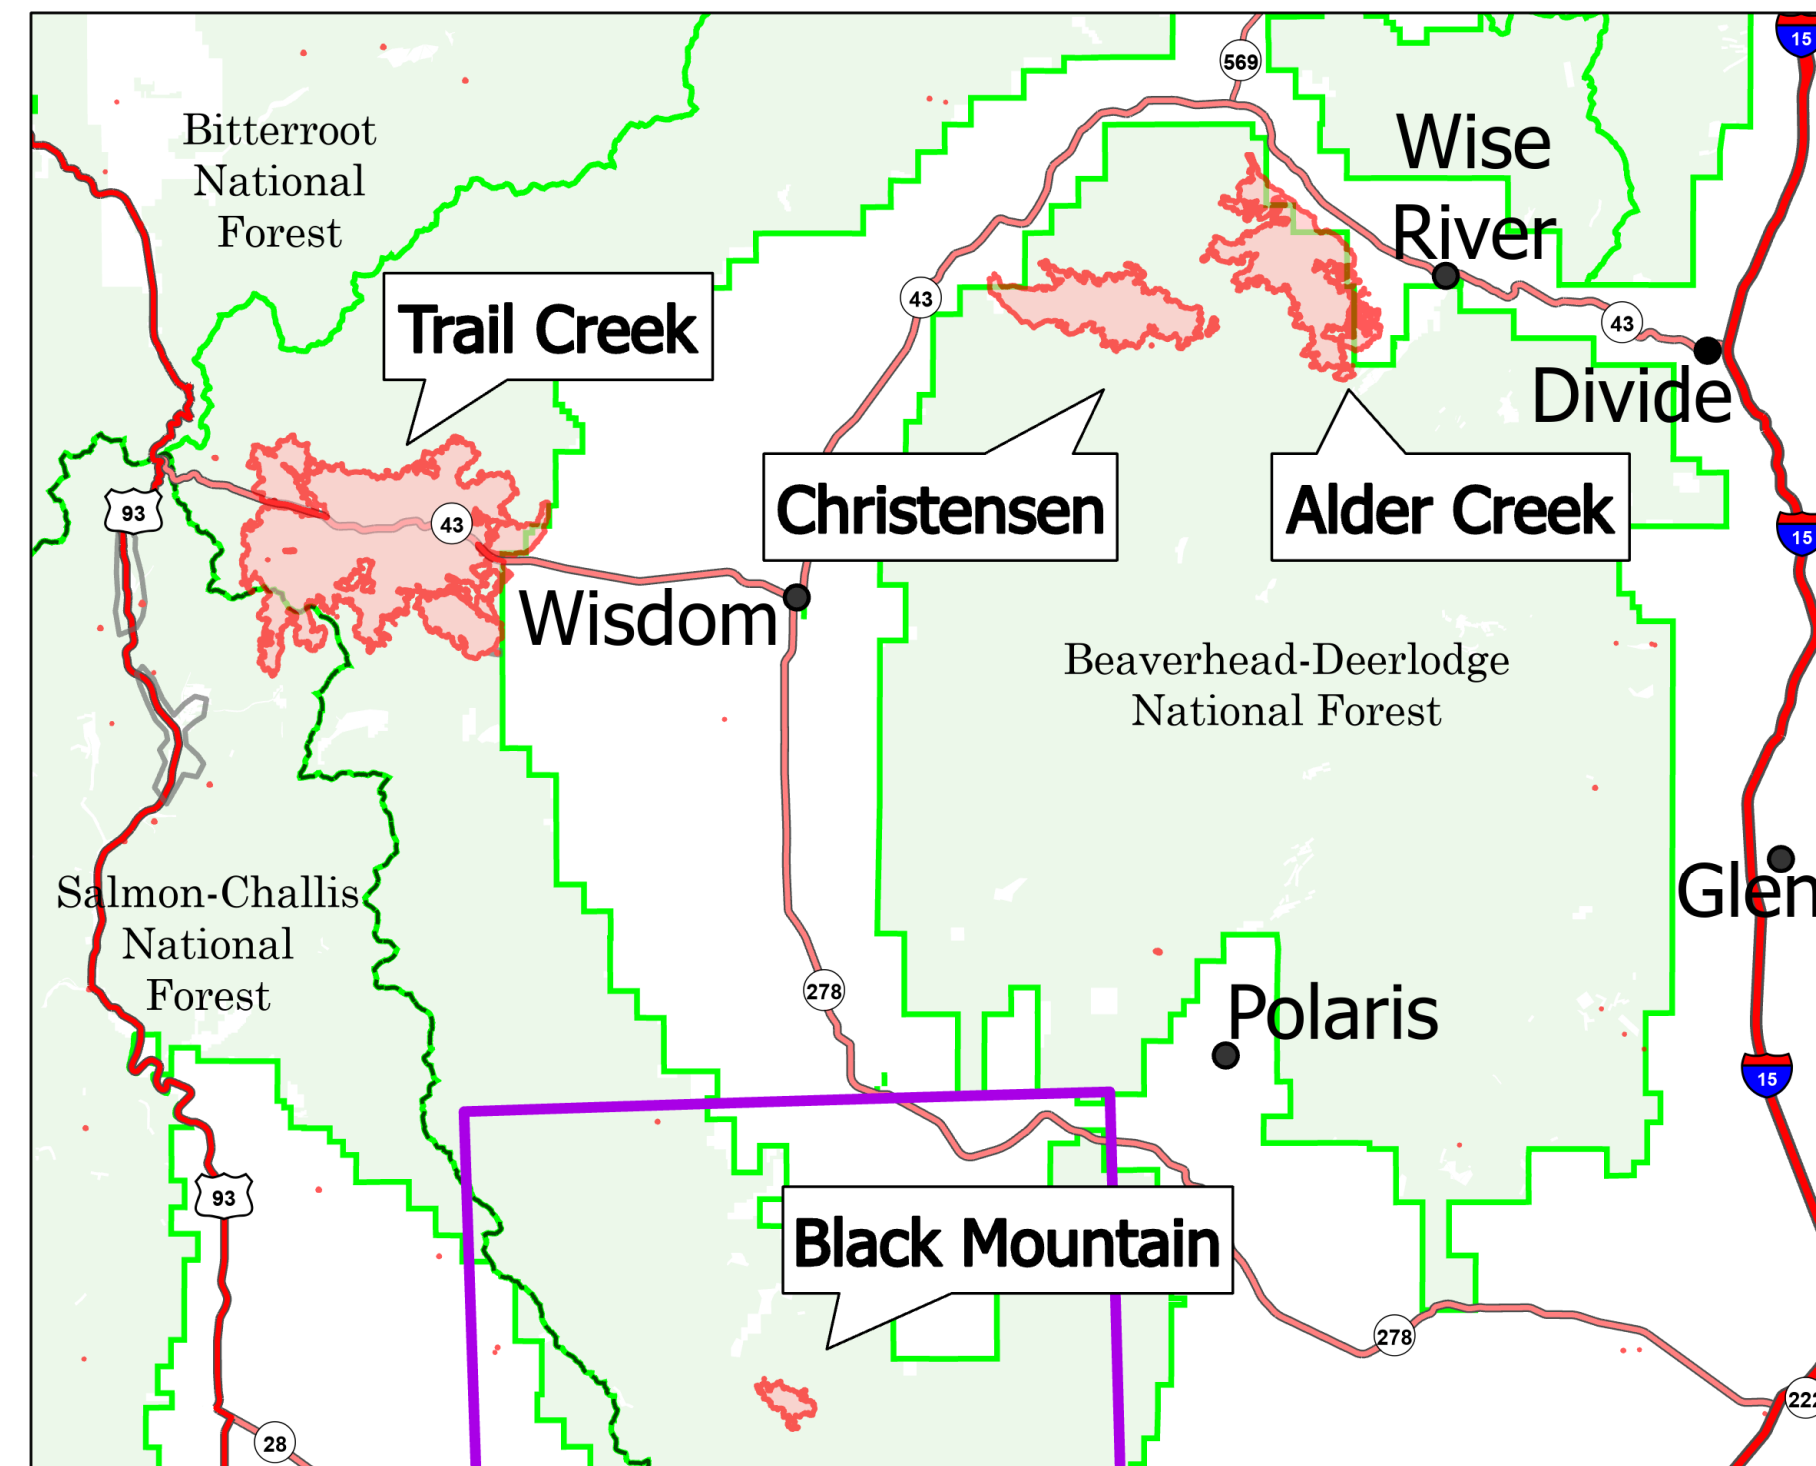

# Public Information

Black Mountain  
MT-BDF-006306

8/6/2021

1,042 acres

0% Contained

- Wildfire Daily Fire Perimeter
- State Public Lands
- Other State Lands
- Bureau of Land Management Lands
- Forest Service Land
- Big Hole Battlefield
- Fire Edge

Fire perimeter updated from  
Acres from IR on 08/04/21 21:30

0 0.75 1.5 2.25 3 Miles

1 inch equals 0.7 miles Scale: 1:41,392