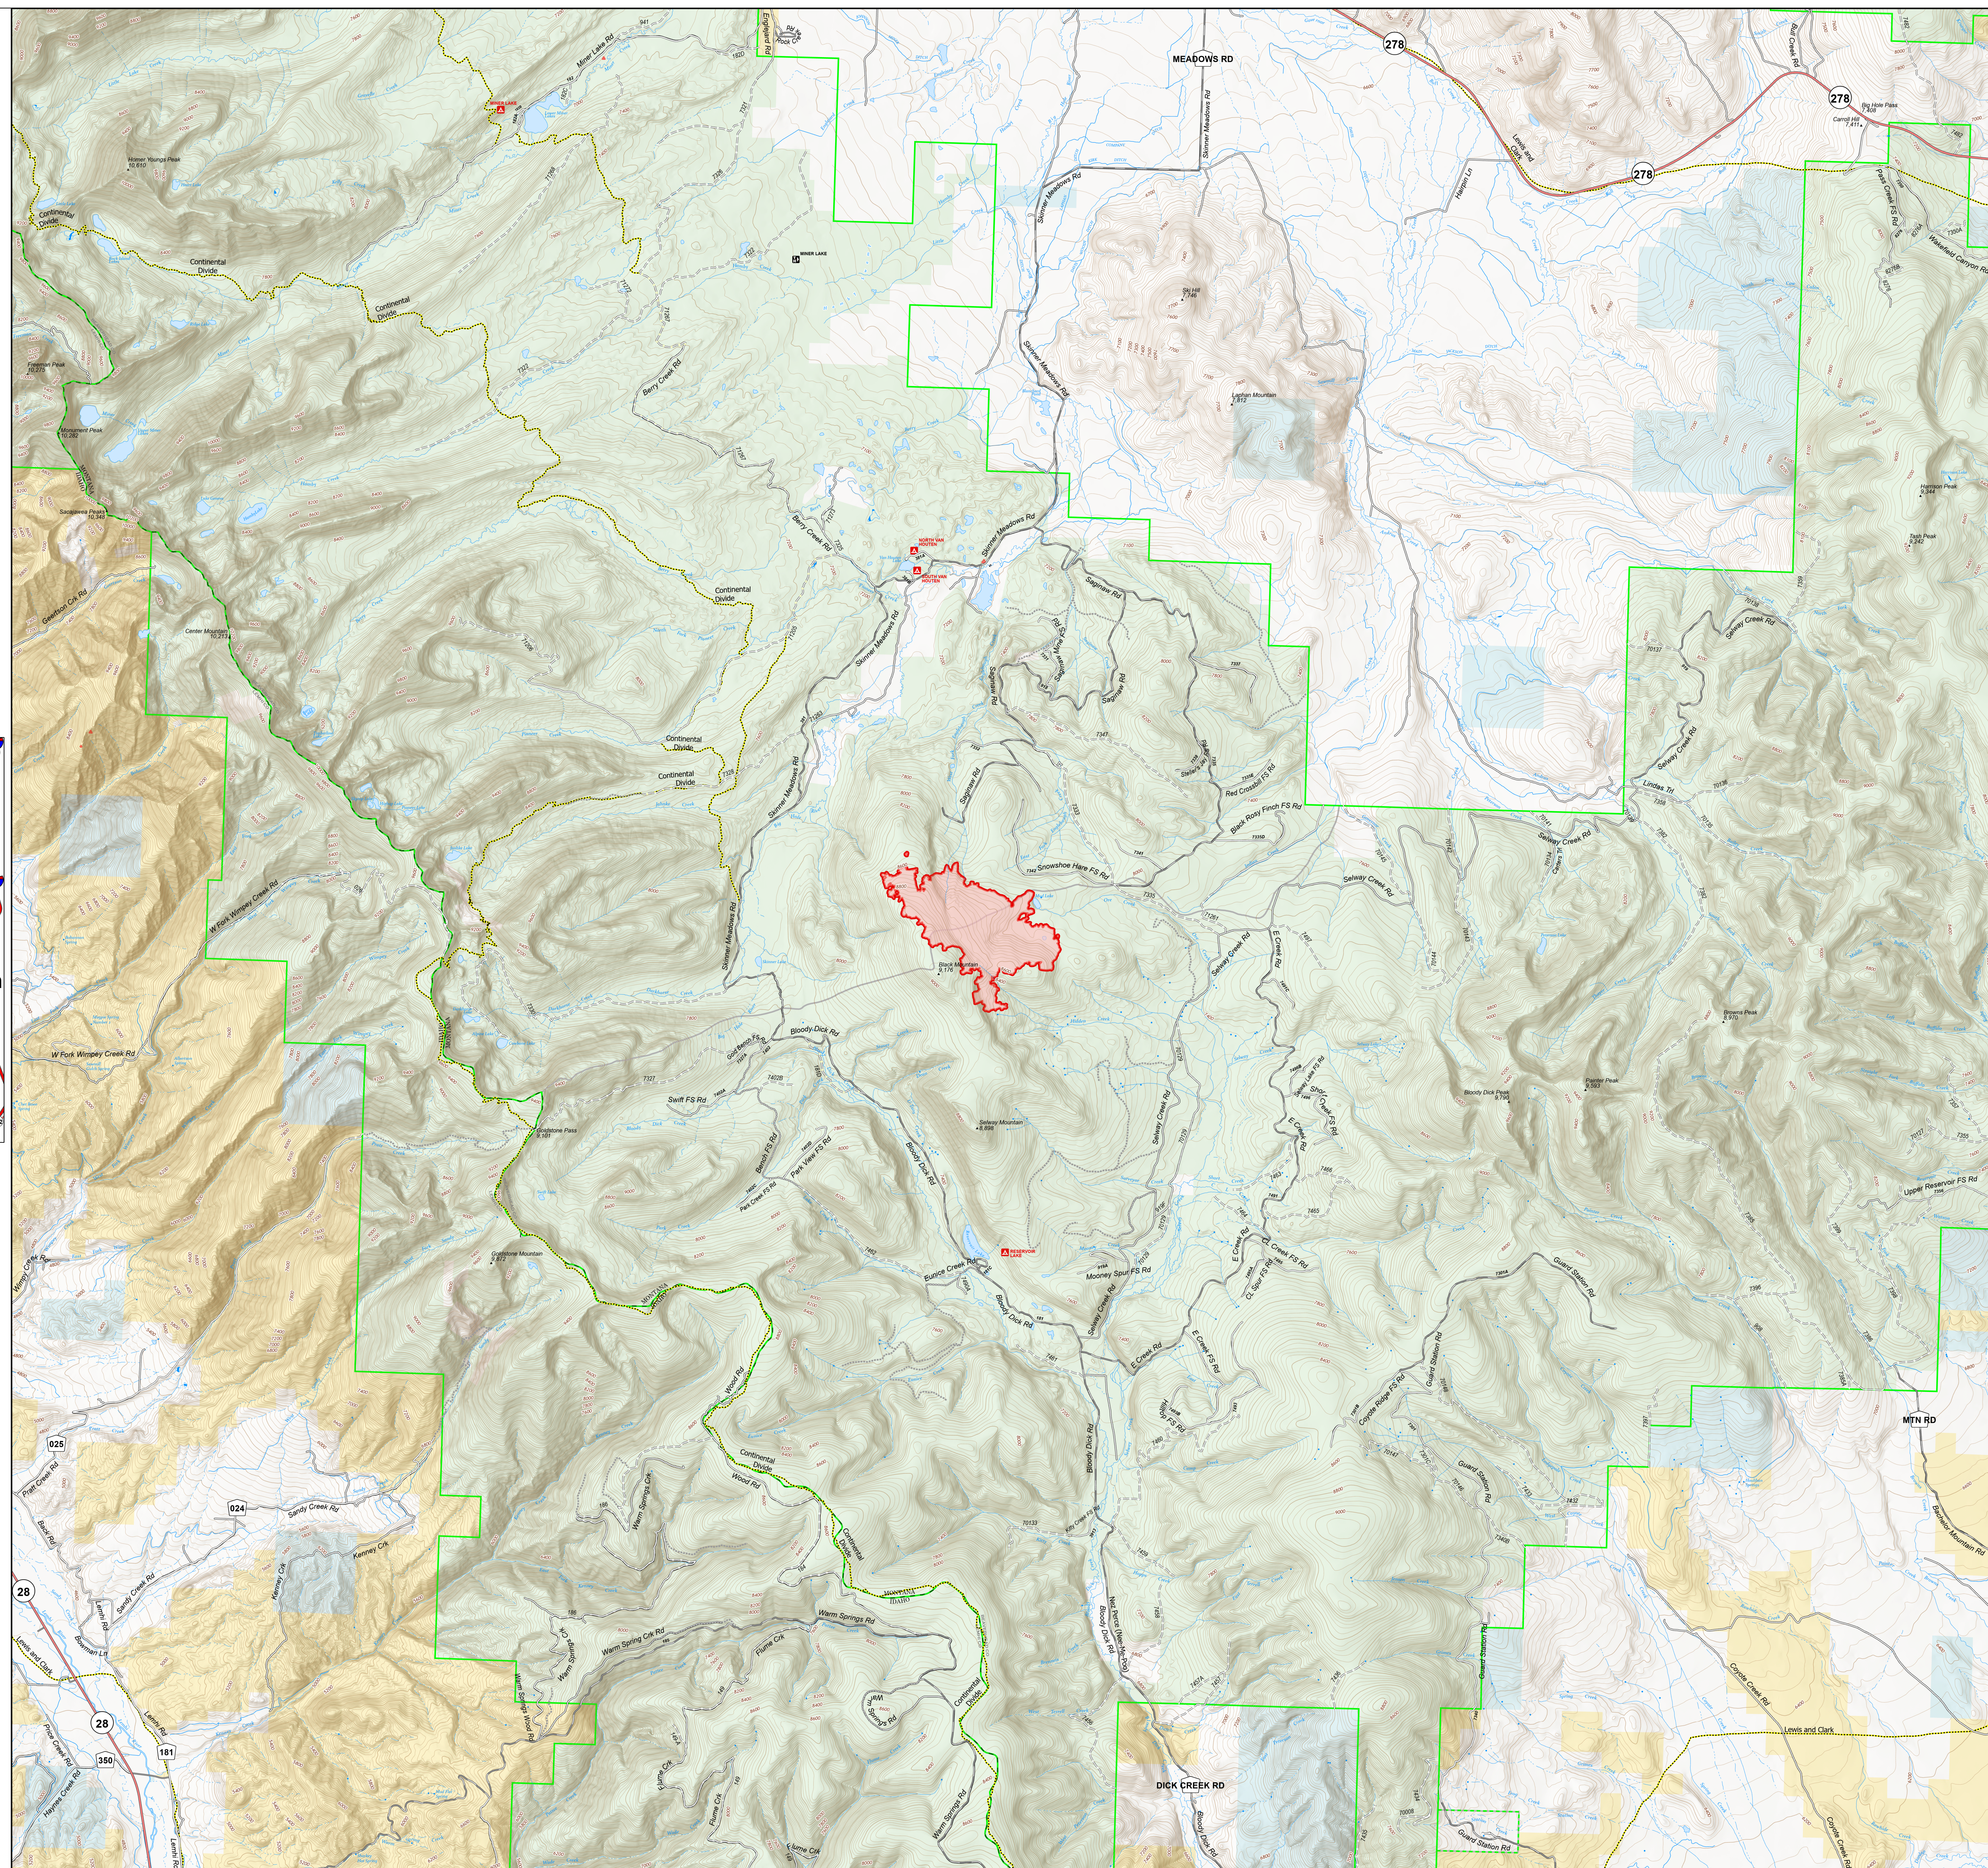

# Public Information

Black Mountain  
MT-BDF-006306

8/6/2021

1,042 acres

0% Contained

- Wildfire Daily Fire Perimeter
- State Public Lands
- Other State Lands
- Bureau of Land Management Lands
- Forest Service Land
- Big Hole Battlefield
- Fire Edge

Fire perimeter updated from  
Acres from IR on 08/04/21 21:30

0 0.75 1.5 2.25 3 Miles

1 inch equals 0.7 miles Scale: 1:41,392