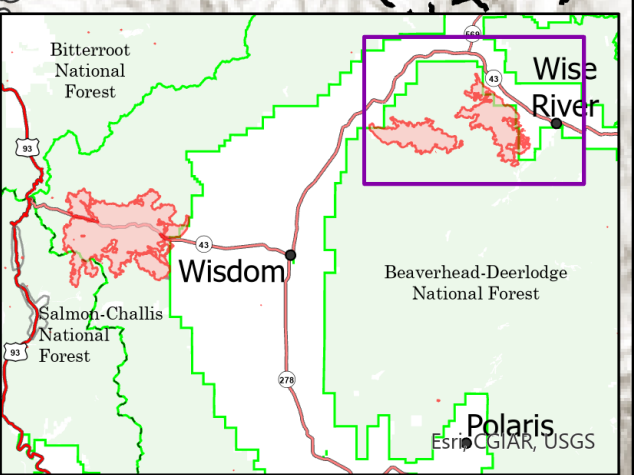

Alder Creek
 MT-BDF-006269
 11,540 acres at 08/06/21 22:36
 10% Contained

Christensen
 MT-BDF-006298
 8,575 acres at 08/06/21 22:36
 0% Contained

- ▬ Wildfire Daily Fire Perimeter
- ▬ Fire Edge
- Contained Line
- Highway
- Paved Roads
- Other Roads
- Scenic Byways
- National Designated Trail
- State Primary Route
- State Secondary Route

8/7/2021 0759
 Acres from IR Acres from IR Acres
 from IR Acres from IR

Esri, NASA, NGA, USGS, FEMA
 Sheep Mountain
 9,570