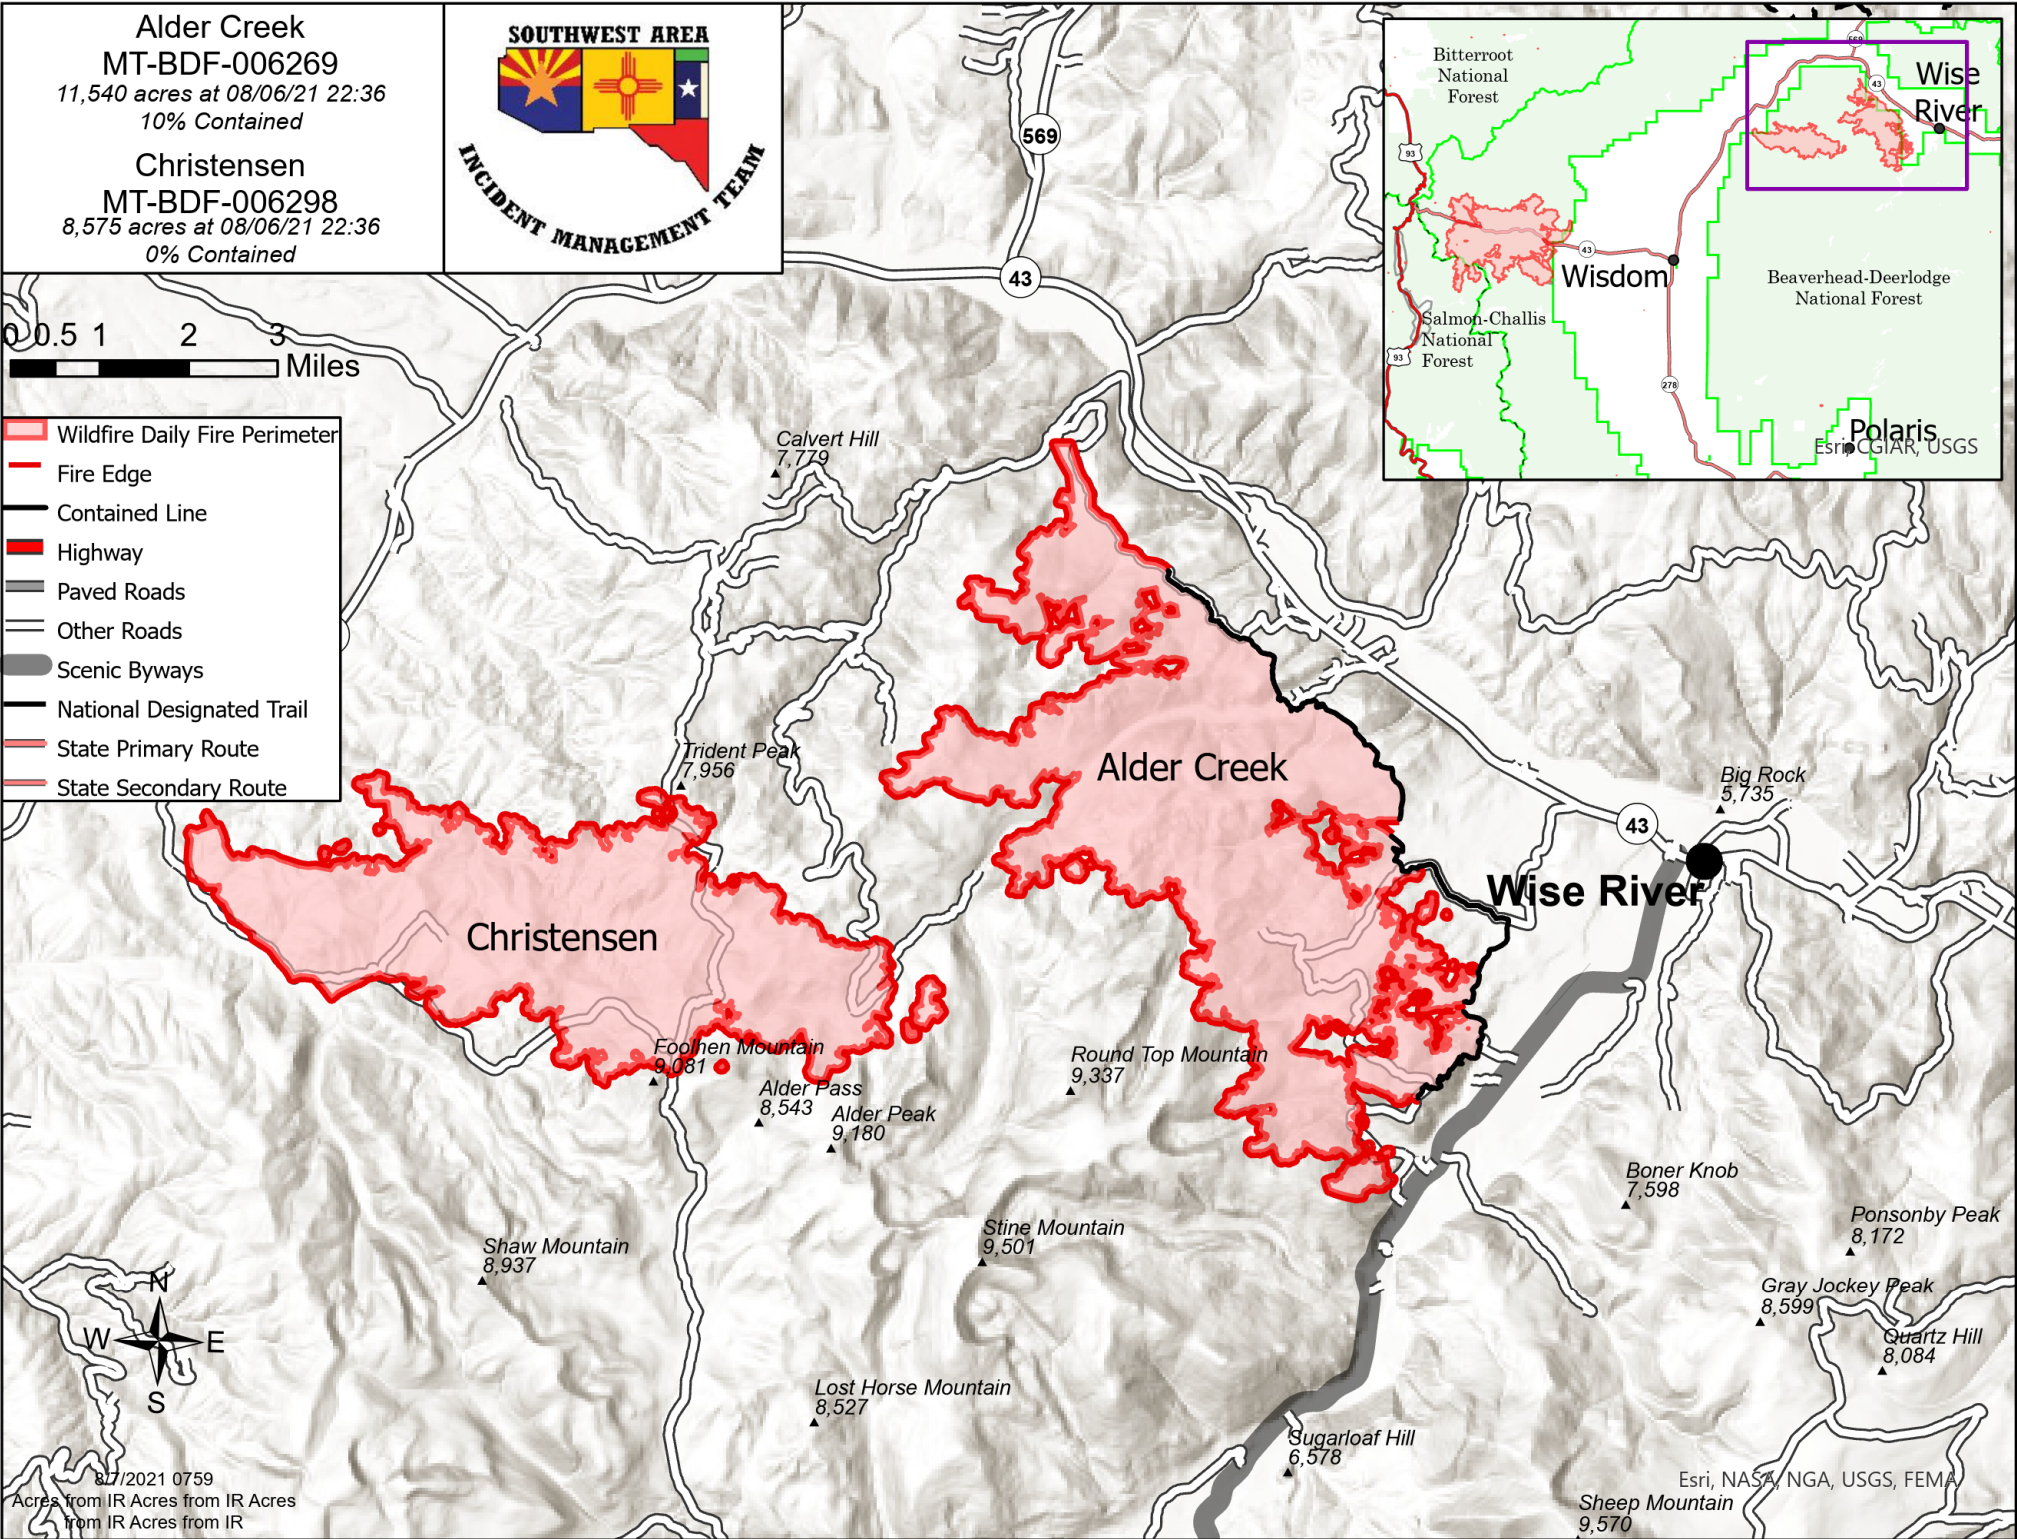

Alder Creek
 MT-BDF-006269
 11,540 acres at 08/06/21 22:36
 10% Contained

Christensen
 MT-BDF-006298
 8,575 acres at 08/06/21 22:36
 0% Contained

- ▬ Wildfire Daily Fire Perimeter
- ▬ Fire Edge
- Contained Line
- Highway
- Paved Roads
- Other Roads
- Scenic Byways
- National Designated Trail
- State Primary Route
- State Secondary Route

8/7/2021 0759
 Acres from IR Acres from IR Acres
 from IR Acres from IR

Esri, NASA, NGA, USGS, FEMA
 Sheep Mountain
 9,570