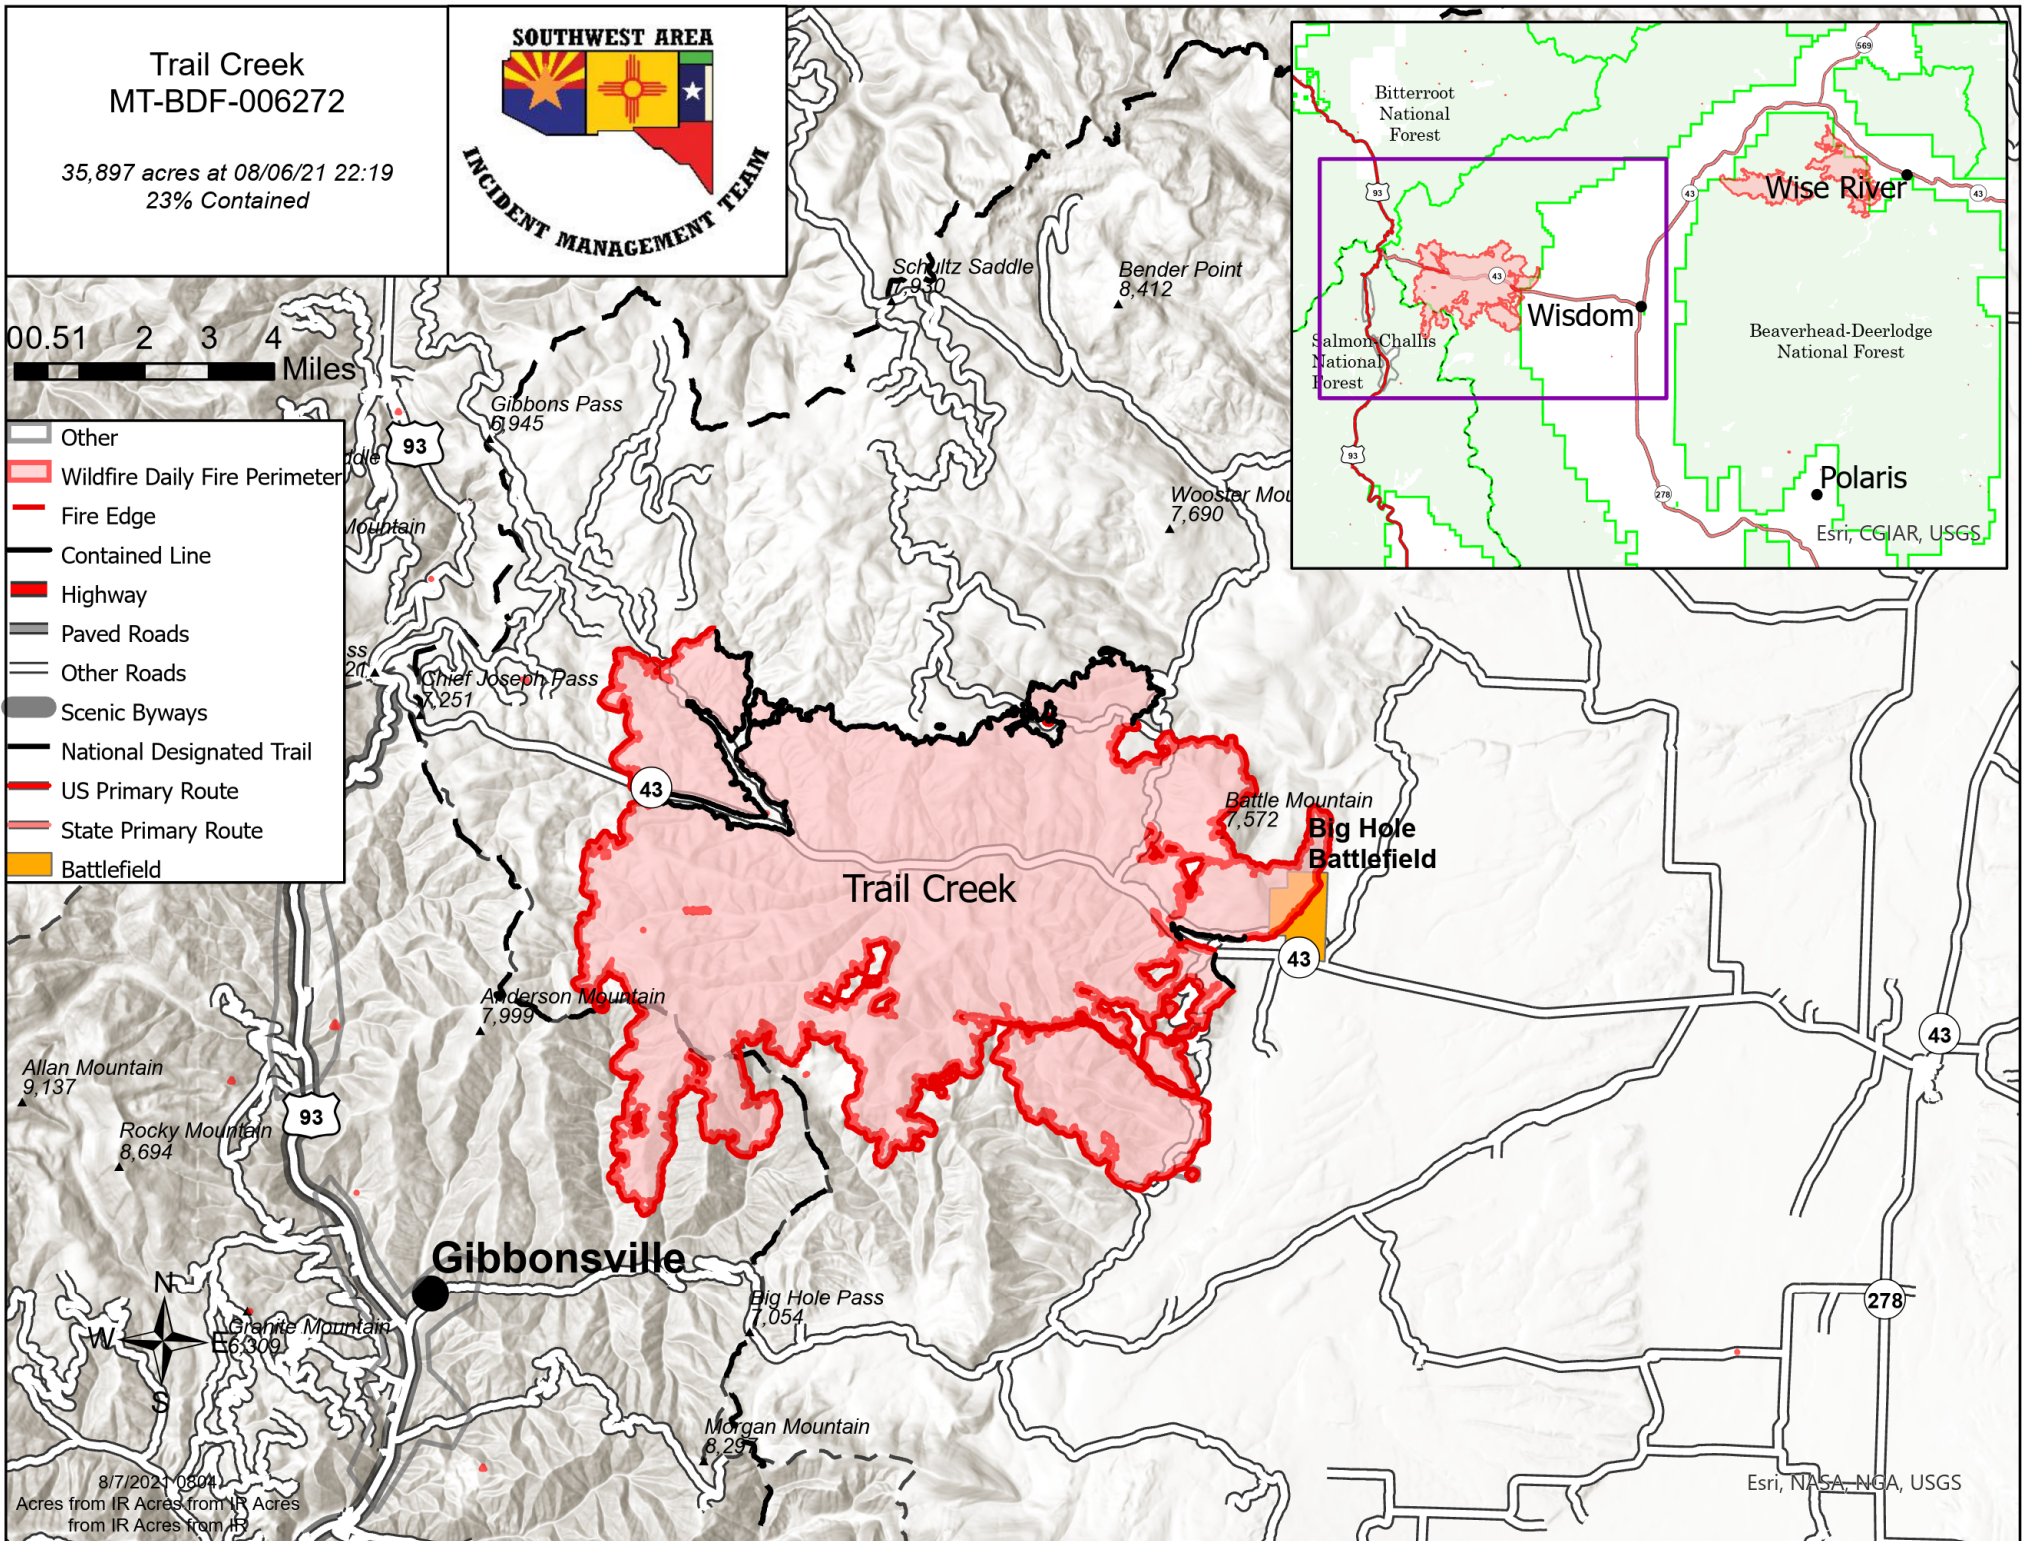

Trail Creek MT-BDF-006272

35,897 acres at 08/06/21 22:19
23% Contained

- Other
- Wildfire Daily Fire Perimeter
- Fire Edge
- Contained Line
- Highway
- Paved Roads
- Other Roads
- Scenic Byways
- National Designated Trail
- US Primary Route
- State Primary Route
- Battlefield

8/7/2021 0804
Acres from IR Acres from IR Acres
from IR Acres from IR

Esri, NASA, NGA, USGS