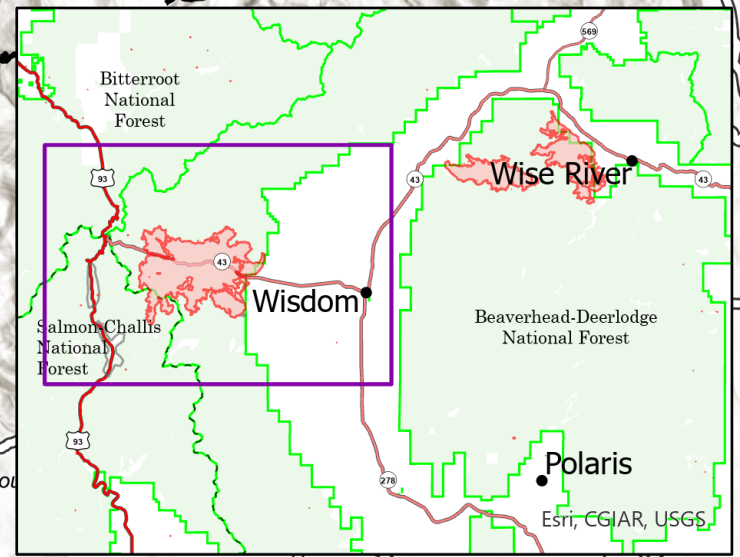

Trail Creek MT-BDF-006272

35,897 acres at 08/06/21 22:19
23% Contained

- Other
- Wildfire Daily Fire Perimeter
- Fire Edge
- Contained Line
- Highway
- Paved Roads
- Other Roads
- Scenic Byways
- National Designated Trail
- US Primary Route
- State Primary Route
- Battlefield