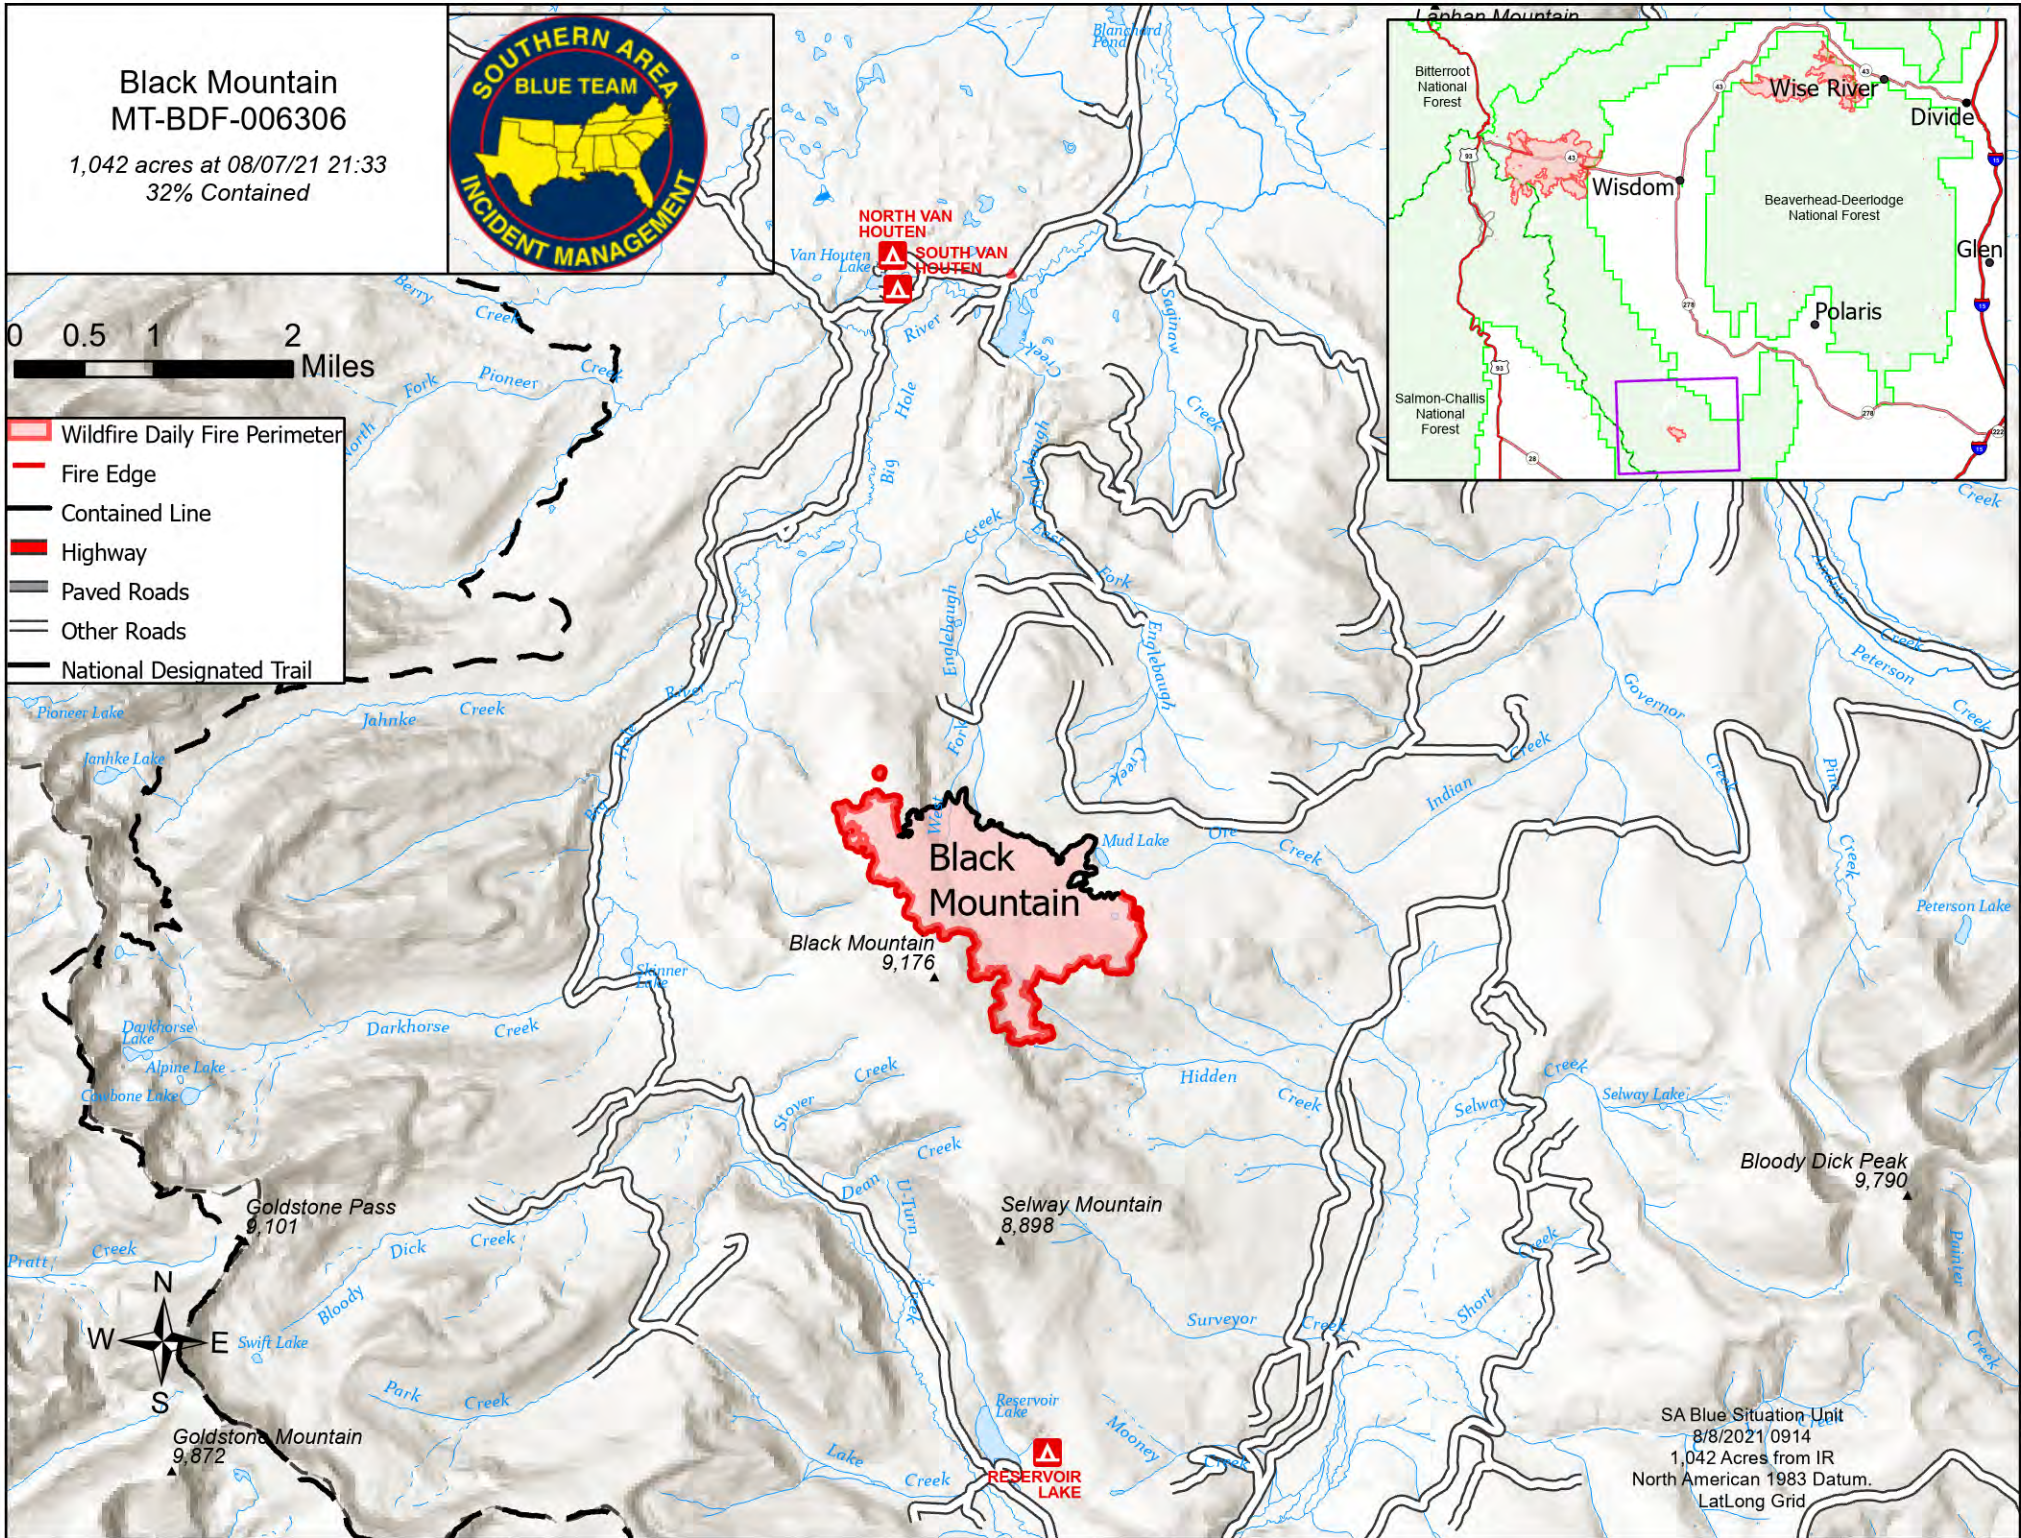

Black Mountain MT-BDF-006306

1,042 acres at 08/07/21 21:33
32% Contained

0 0.5 1 2 Miles

- Wildfire Daily Fire Perimeter
- Fire Edge
- Contained Line
- Highway
- Paved Roads
- Other Roads
- National Designated Trail

SA Blue Situation Unit
8/8/2021 0914
1,042 Acres from IR
North American 1983 Datum.
LatLong Grid