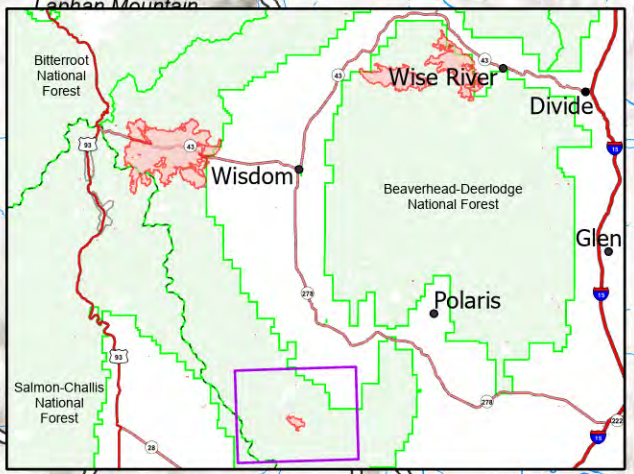

Black Mountain MT-BDF-006306

1,042 acres at 08/07/21 21:33
32% Contained

0 0.5 1 2 Miles

- Wildfire Daily Fire Perimeter
- Fire Edge
- Contained Line
- Highway
- Paved Roads
- Other Roads
- National Designated Trail

SA Blue Situation Unit
8/8/2021 0914
1,042 Acres from IR
North American 1983 Datum.
LatLong Grid