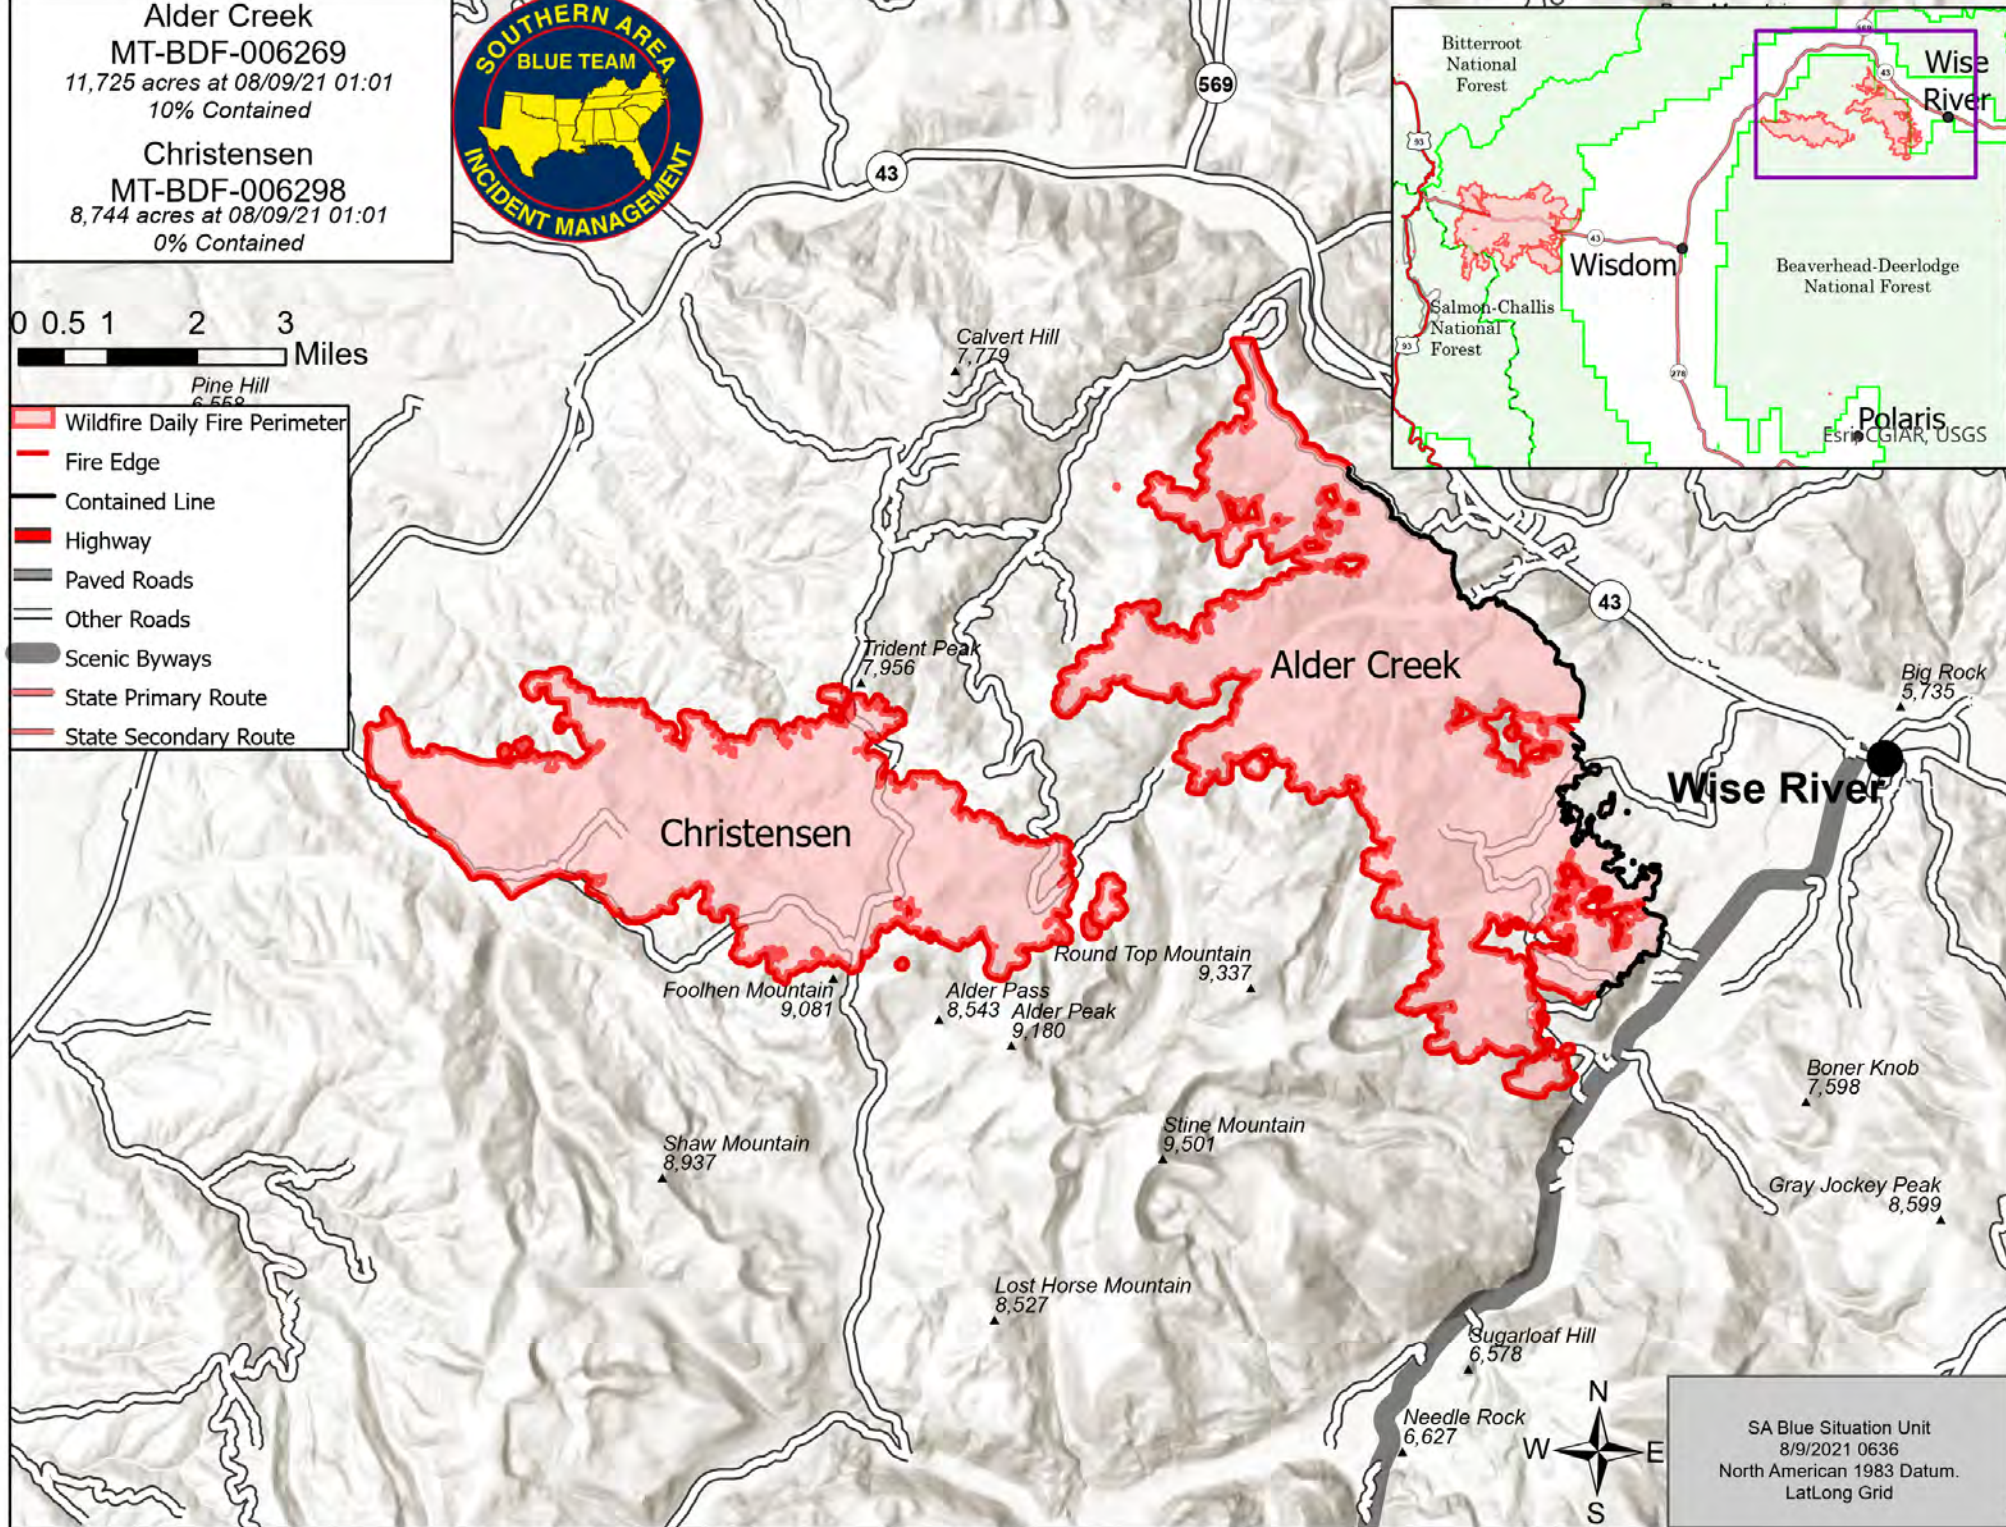

Alder Creek
MT-BDF-006269
11,725 acres at 08/09/21 01:01
10% Contained

Christensen
MT-BDF-006298
8,744 acres at 08/09/21 01:01
0% Contained

0 0.5 1 2 3
Miles

Pine Hill
6,559

- Wildfire Daily Fire Perimeter
- Fire Edge
- Contained Line
- Highway
- Paved Roads
- Other Roads
- Scenic Byways
- State Primary Route
- State Secondary Route

SA Blue Situation Unit
8/9/2021 0636
North American 1983 Datum.
LatLong Grid