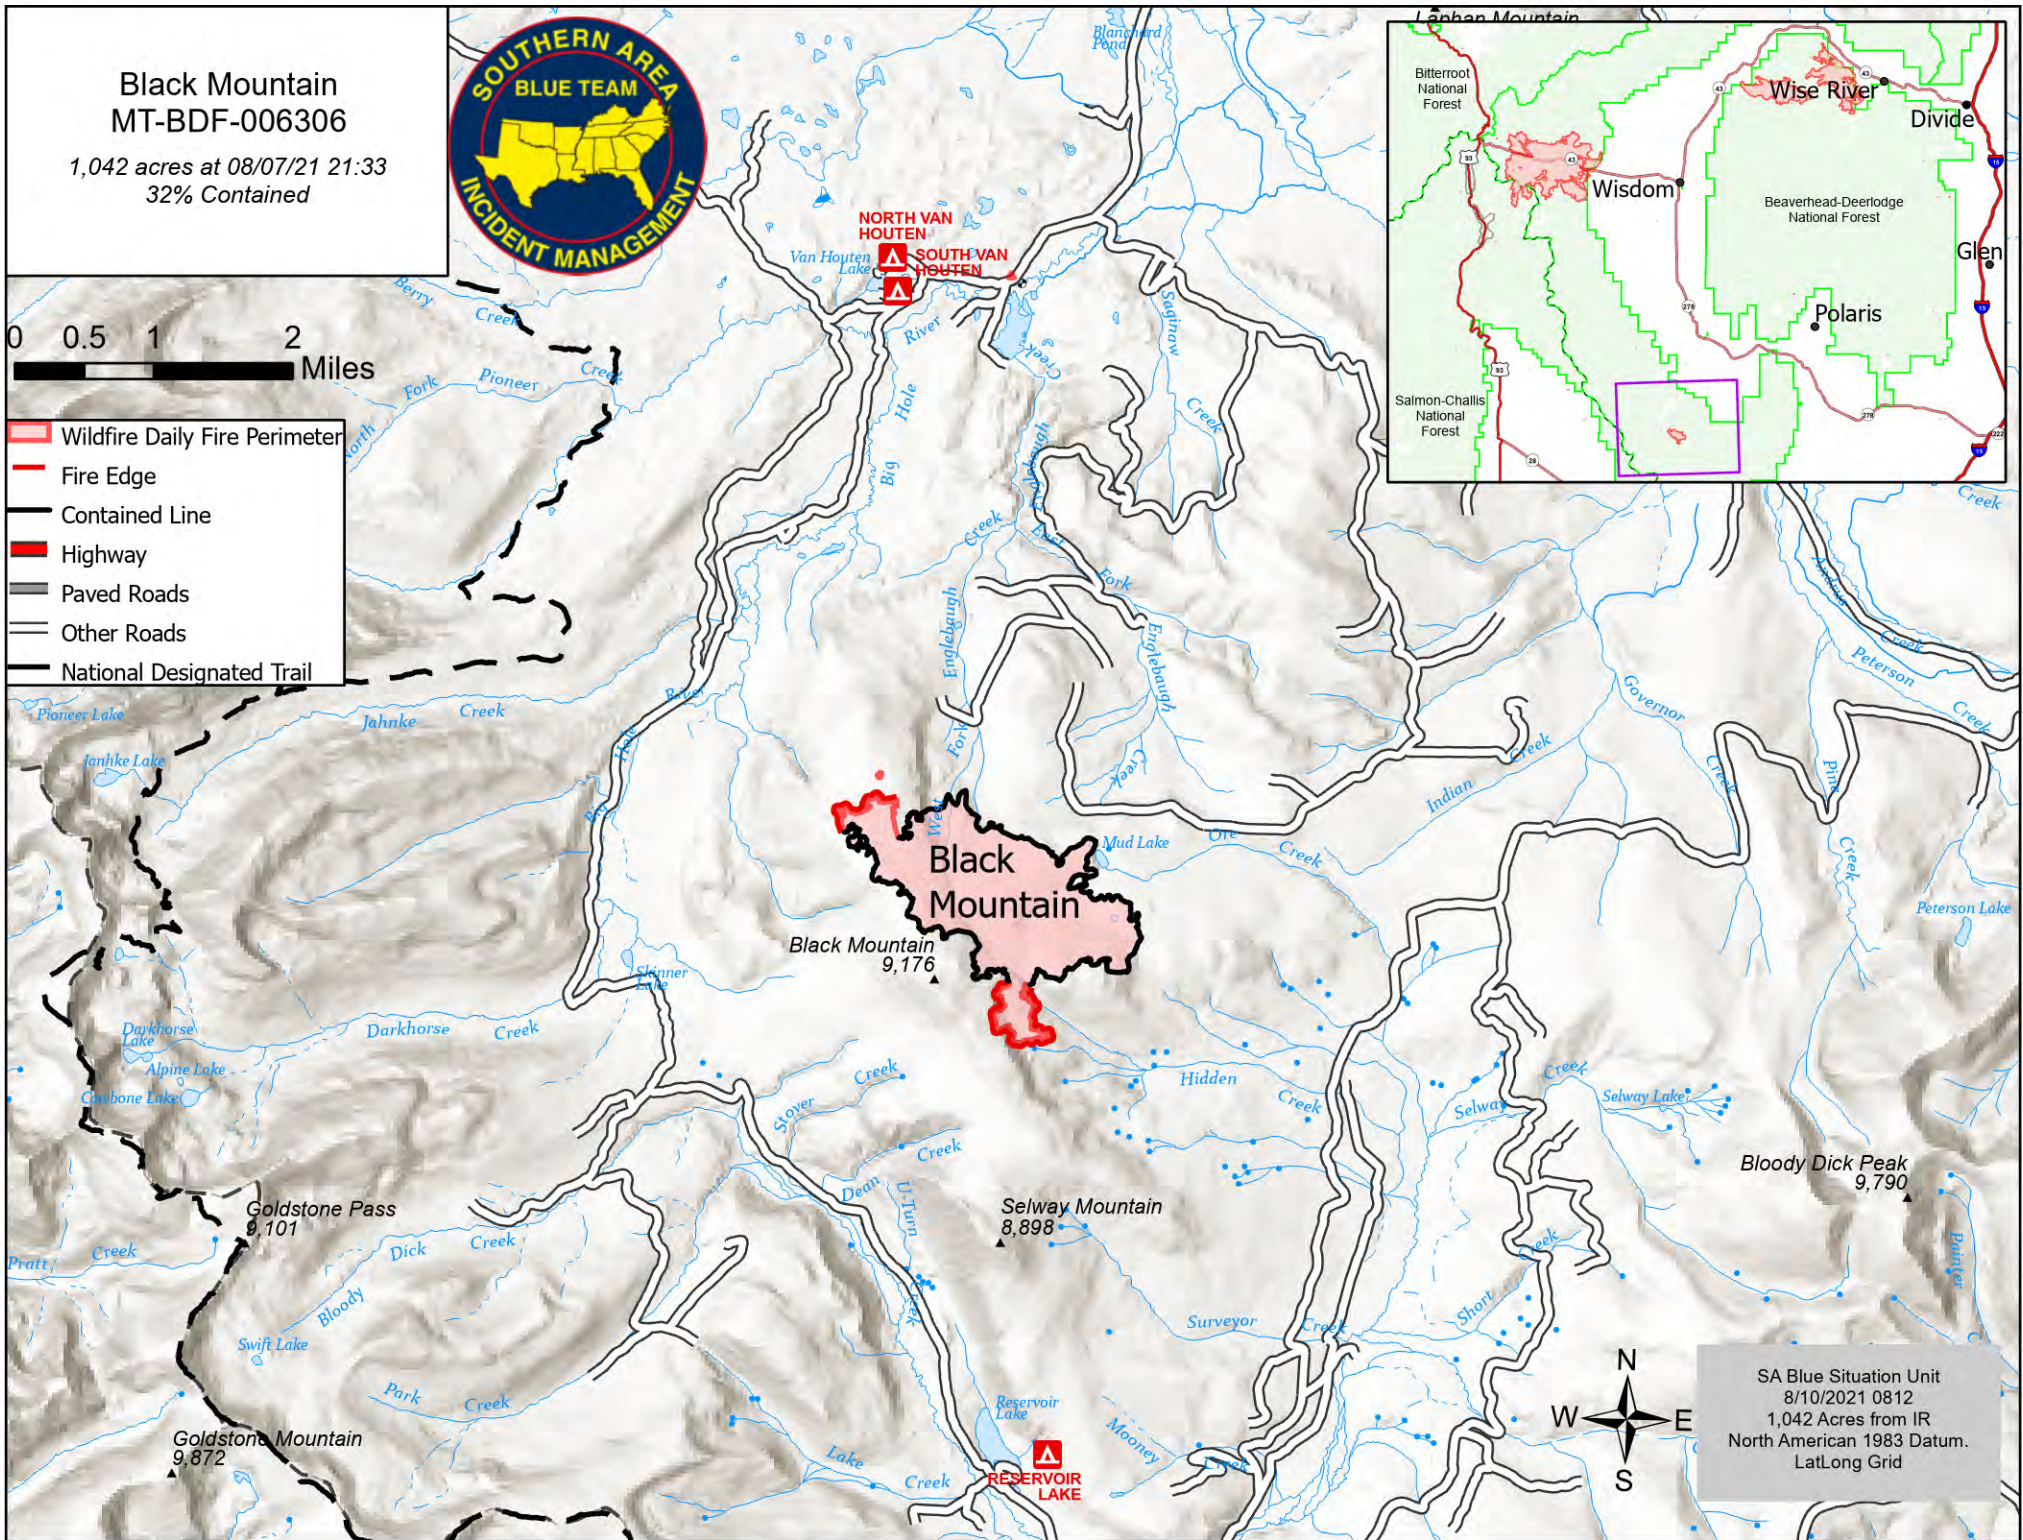

Black Mountain MT-BDF-006306

1,042 acres at 08/07/21 21:33
32% Contained

0 0.5 1 2 Miles

- Wildfire Daily Fire Perimeter
- Fire Edge
- Contained Line
- Highway
- Paved Roads
- Other Roads
- National Designated Trail

SA Blue Situation Unit
8/10/2021 0812
1,042 Acres from IR
North American 1983 Datum.
Lat/Long Grid