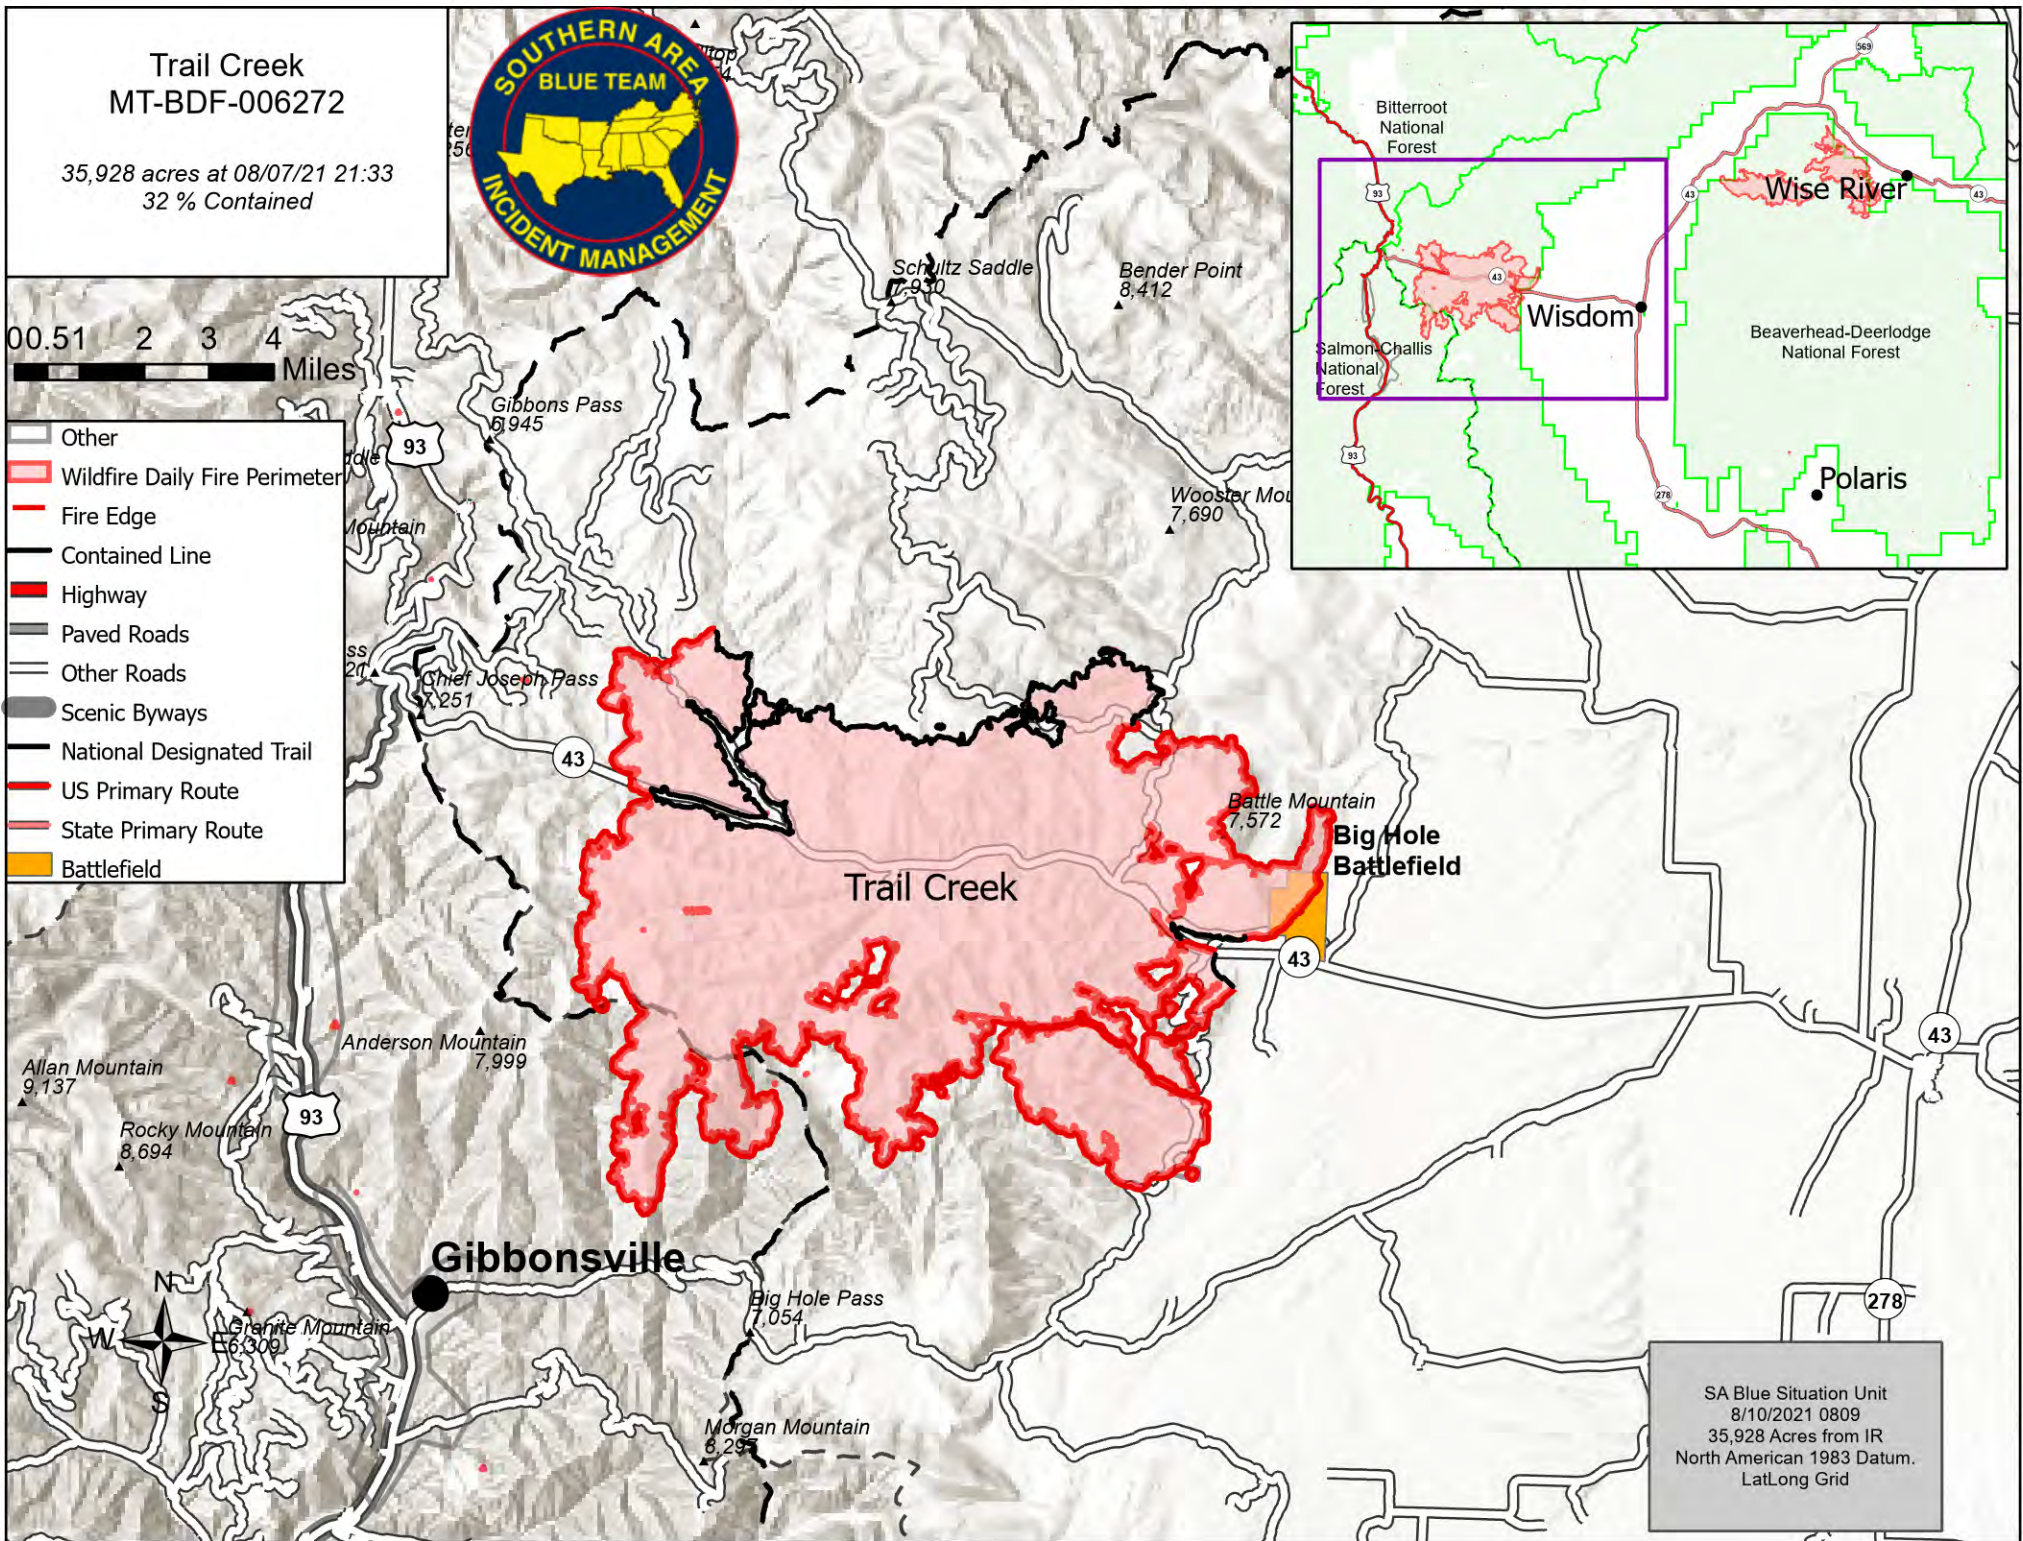

Trail Creek
MT-BDF-006272

35,928 acres at 08/07/21 21:33
32 % Contained

0 0.5 1 2 3 4 Miles

- Other
- Wildfire Daily Fire Perimeter
- Fire Edge
- Contained Line
- Highway
- Paved Roads
- Other Roads
- Scenic Byways
- National Designated Trail
- US Primary Route
- State Primary Route
- Battlefield

SA Blue Situation Unit
8/10/2021 0809
35,928 Acres from IR
North American 1983 Datum.
LatLong Grid