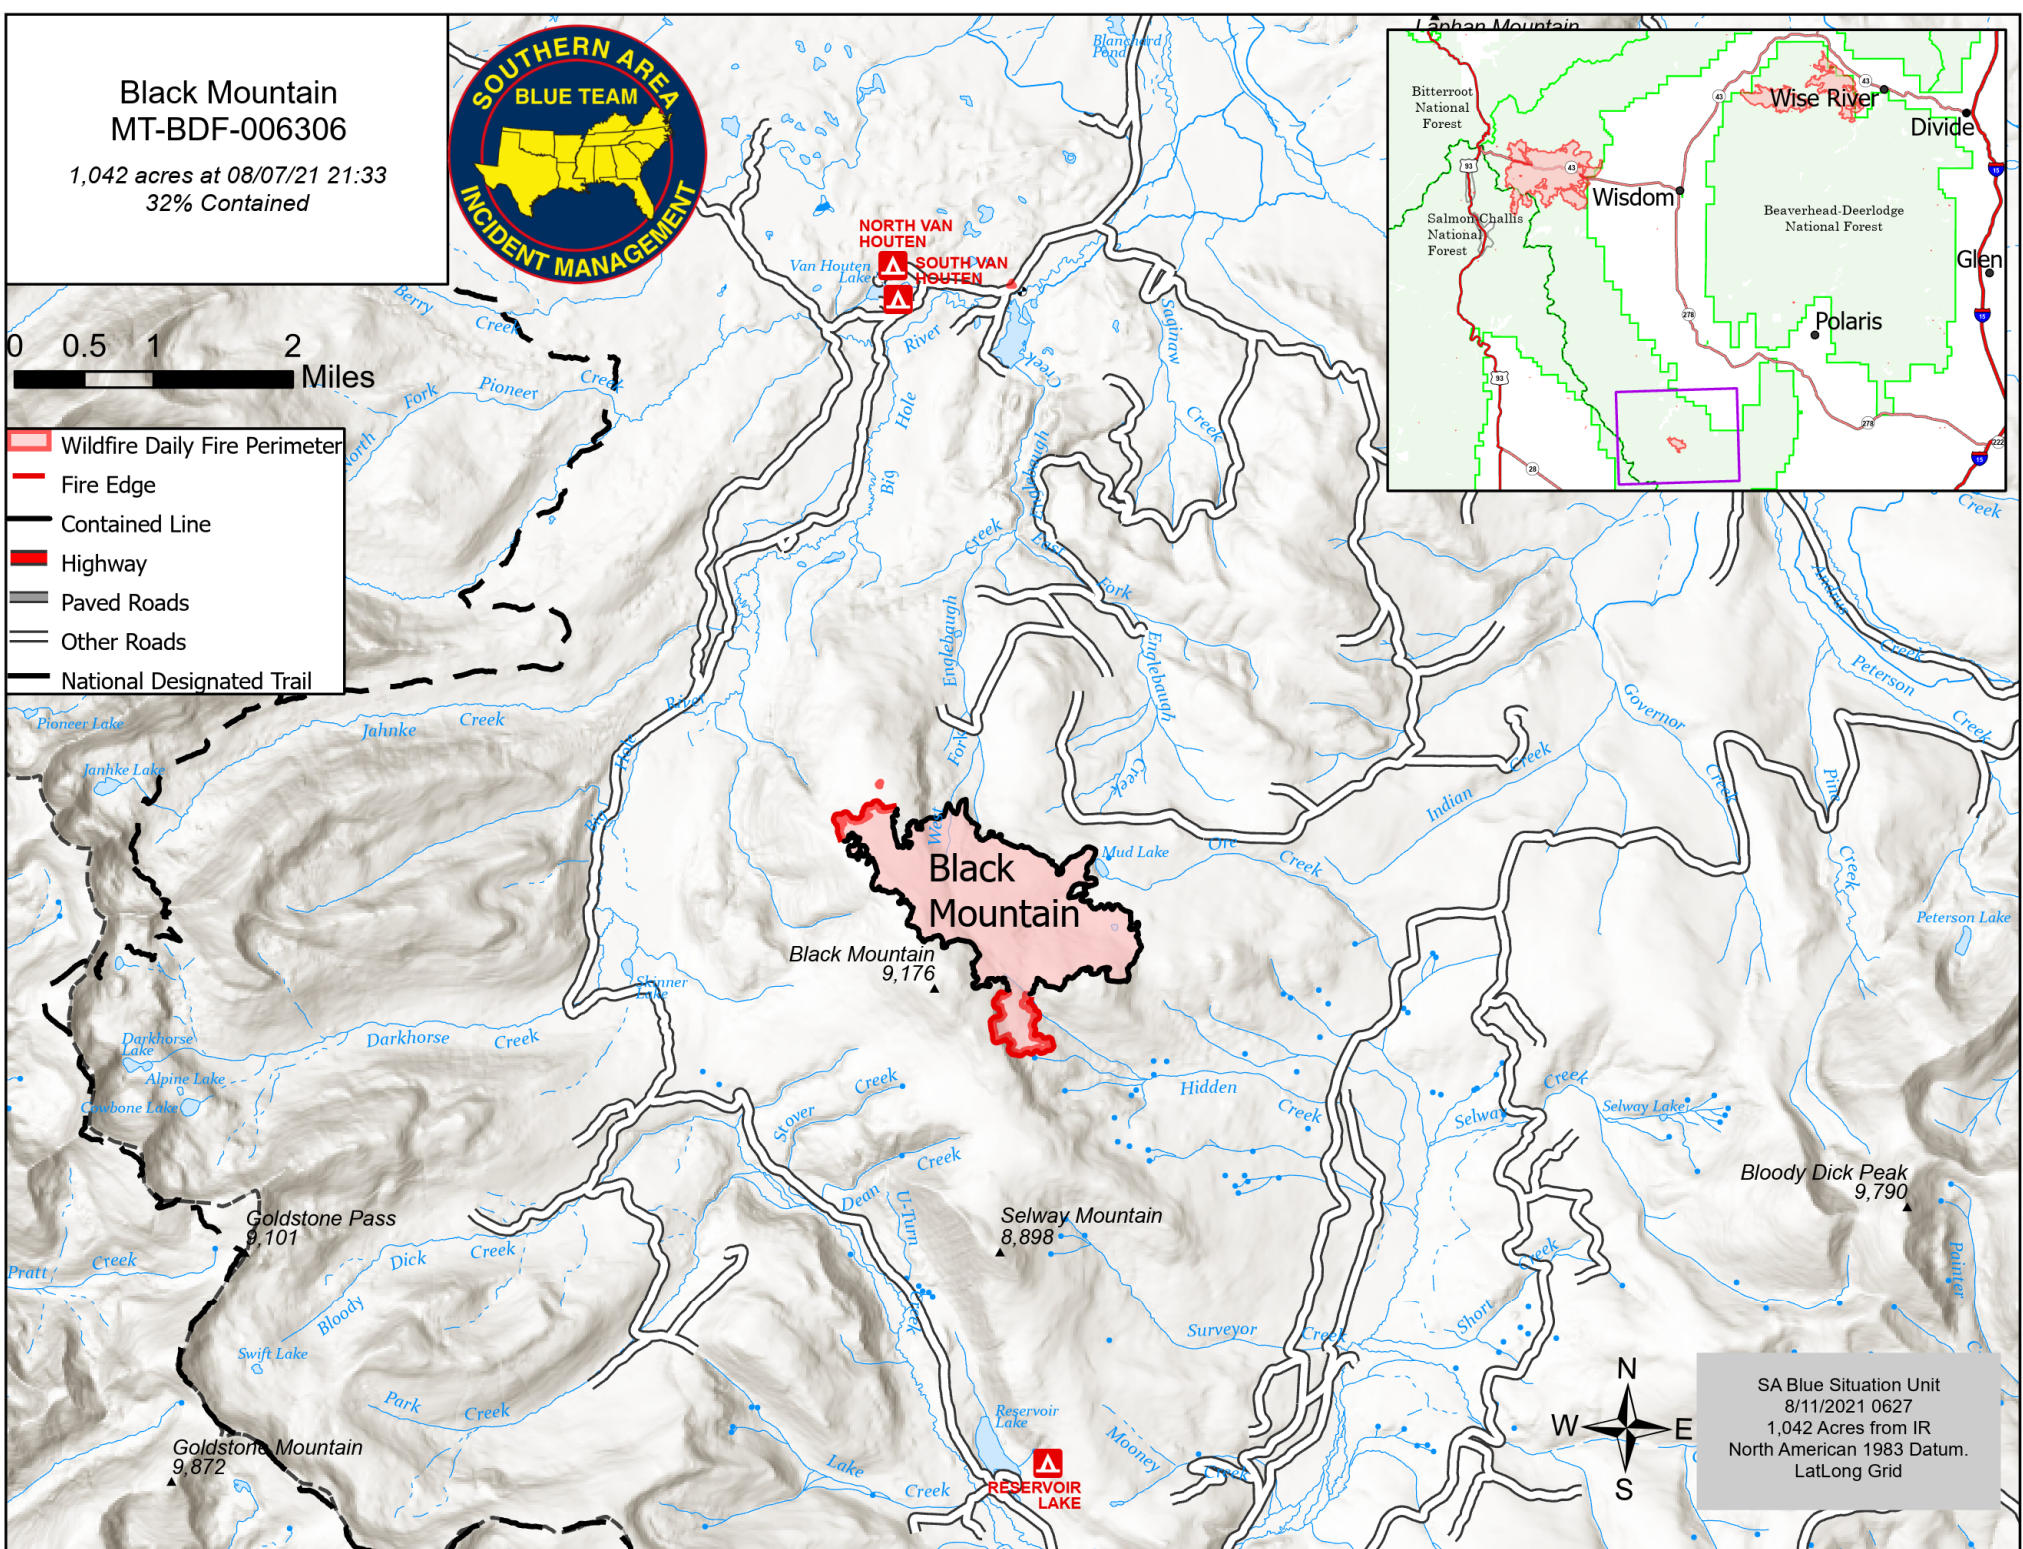

# Black Mountain MT-BDF-006306

1,042 acres at 08/07/21 21:33  
32% Contained

0 0.5 1 2 Miles

- Wildfire Daily Fire Perimeter
- Fire Edge
- Contained Line
- Highway
- Paved Roads
- Other Roads
- National Designated Trail

SA Blue Situation Unit  
8/11/2021 0627  
1,042 Acres from IR  
North American 1983 Datum.  
Lat/Long Grid