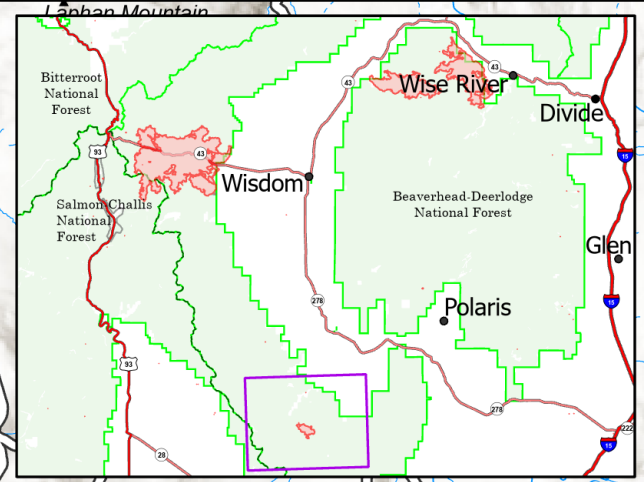

# Black Mountain MT-BDF-006306

1,042 acres at 08/07/21 21:33  
32% Contained

0 0.5 1 2 Miles

- Wildfire Daily Fire Perimeter
- Fire Edge
- Contained Line
- Highway
- Paved Roads
- Other Roads
- National Designated Trail

SA Blue Situation Unit  
8/11/2021 0627  
1,042 Acres from IR  
North American 1983 Datum.  
Lat/Long Grid