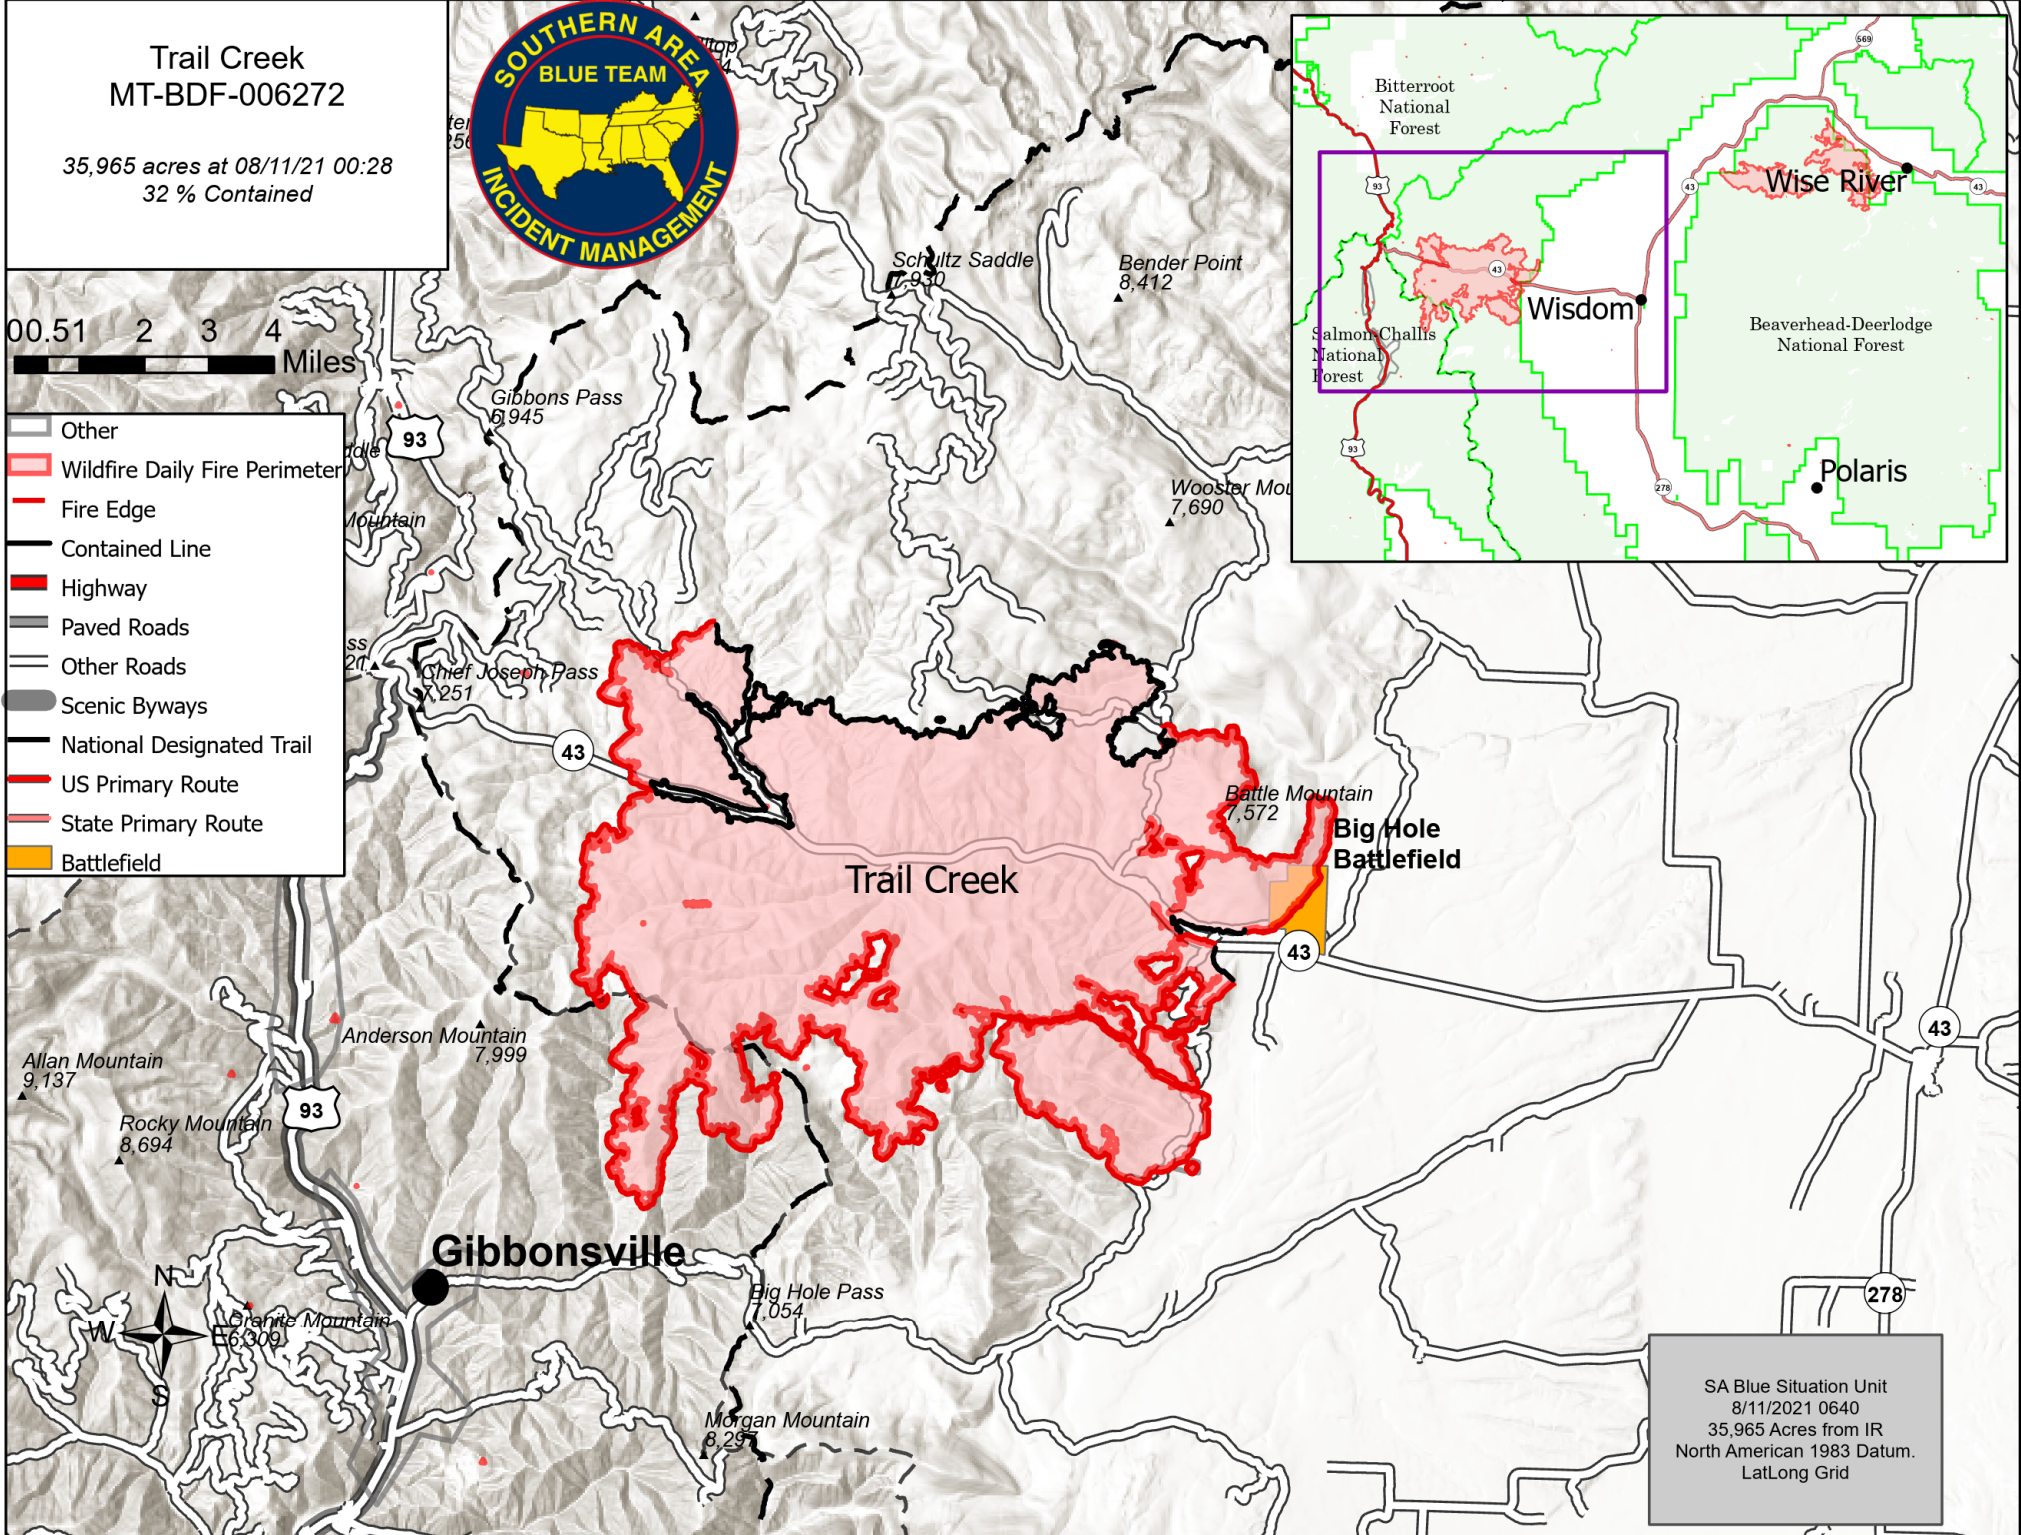

Trail Creek MT-BDF-006272

35,965 acres at 08/11/21 00:28
32 % Contained

- Other
- Wildfire Daily Fire Perimeter
- Fire Edge
- Contained Line
- Highway
- Paved Roads
- Other Roads
- Scenic Byways
- National Designated Trail
- US Primary Route
- State Primary Route
- Battlefield

SA Blue Situation Unit
8/11/2021 0640
35,965 Acres from IR
North American 1983 Datum.
LatLong Grid