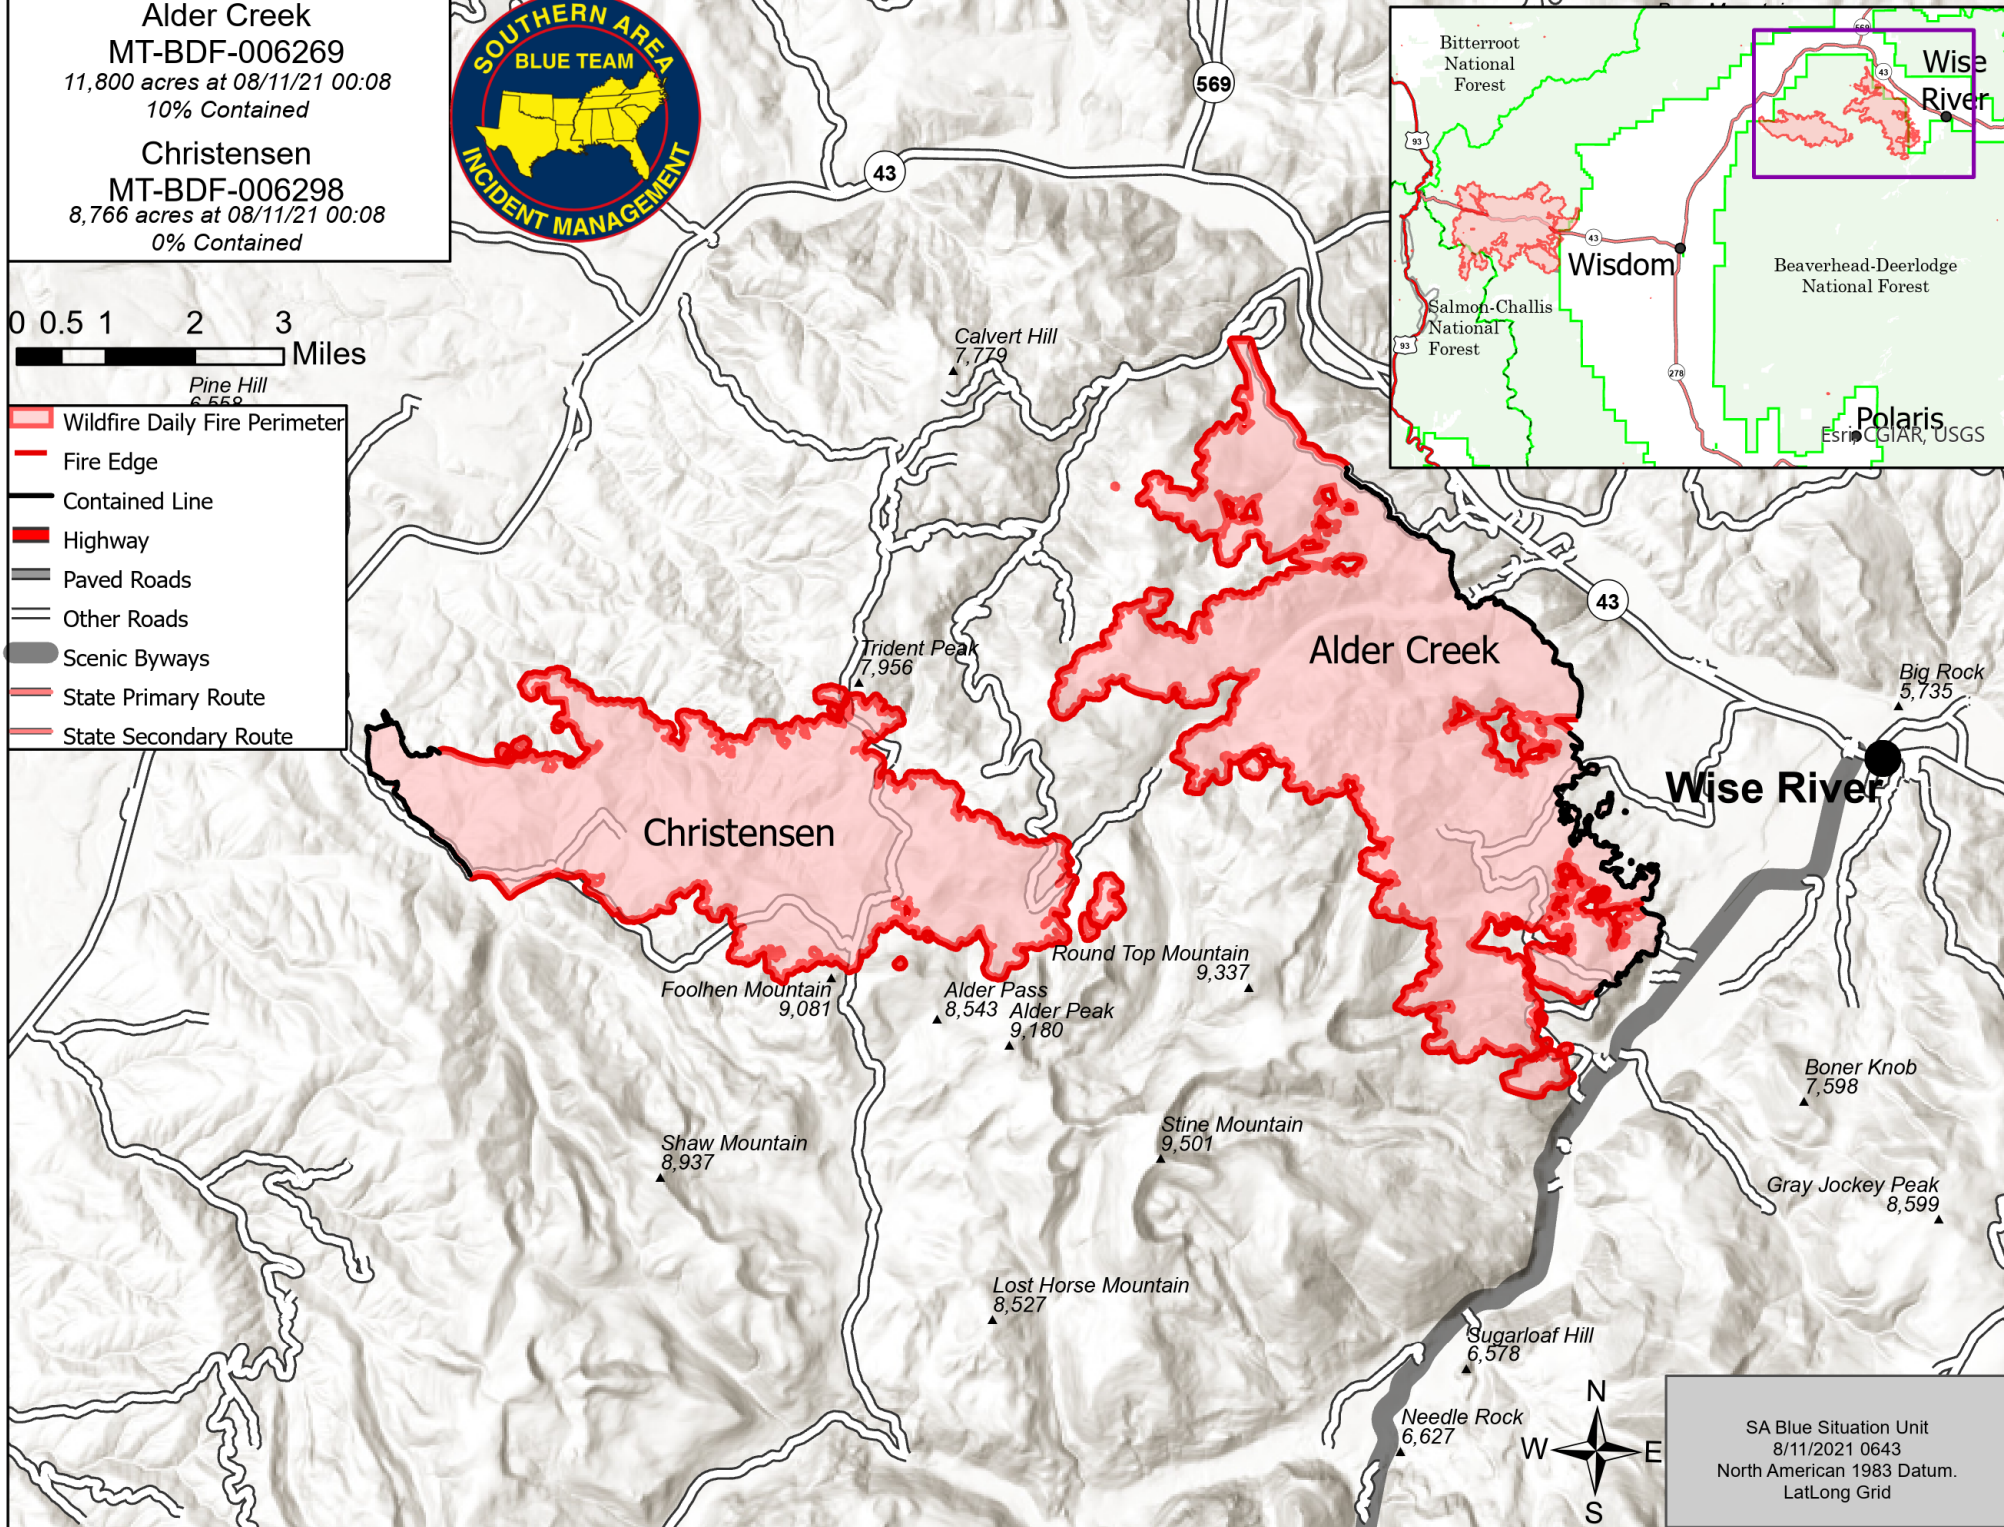

Alder Creek
MT-BDF-006269
11,800 acres at 08/11/21 00:08
10% Contained

Christensen
MT-BDF-006298
8,766 acres at 08/11/21 00:08
0% Contained

0 0.5 1 2 3
Miles

Pine Hill
6,559

- Wildfire Daily Fire Perimeter
- Fire Edge
- Contained Line
- Highway
- Paved Roads
- Other Roads
- Scenic Byways
- State Primary Route
- State Secondary Route

SA Blue Situation Unit
8/11/2021 0643
North American 1983 Datum.
LatLong Grid