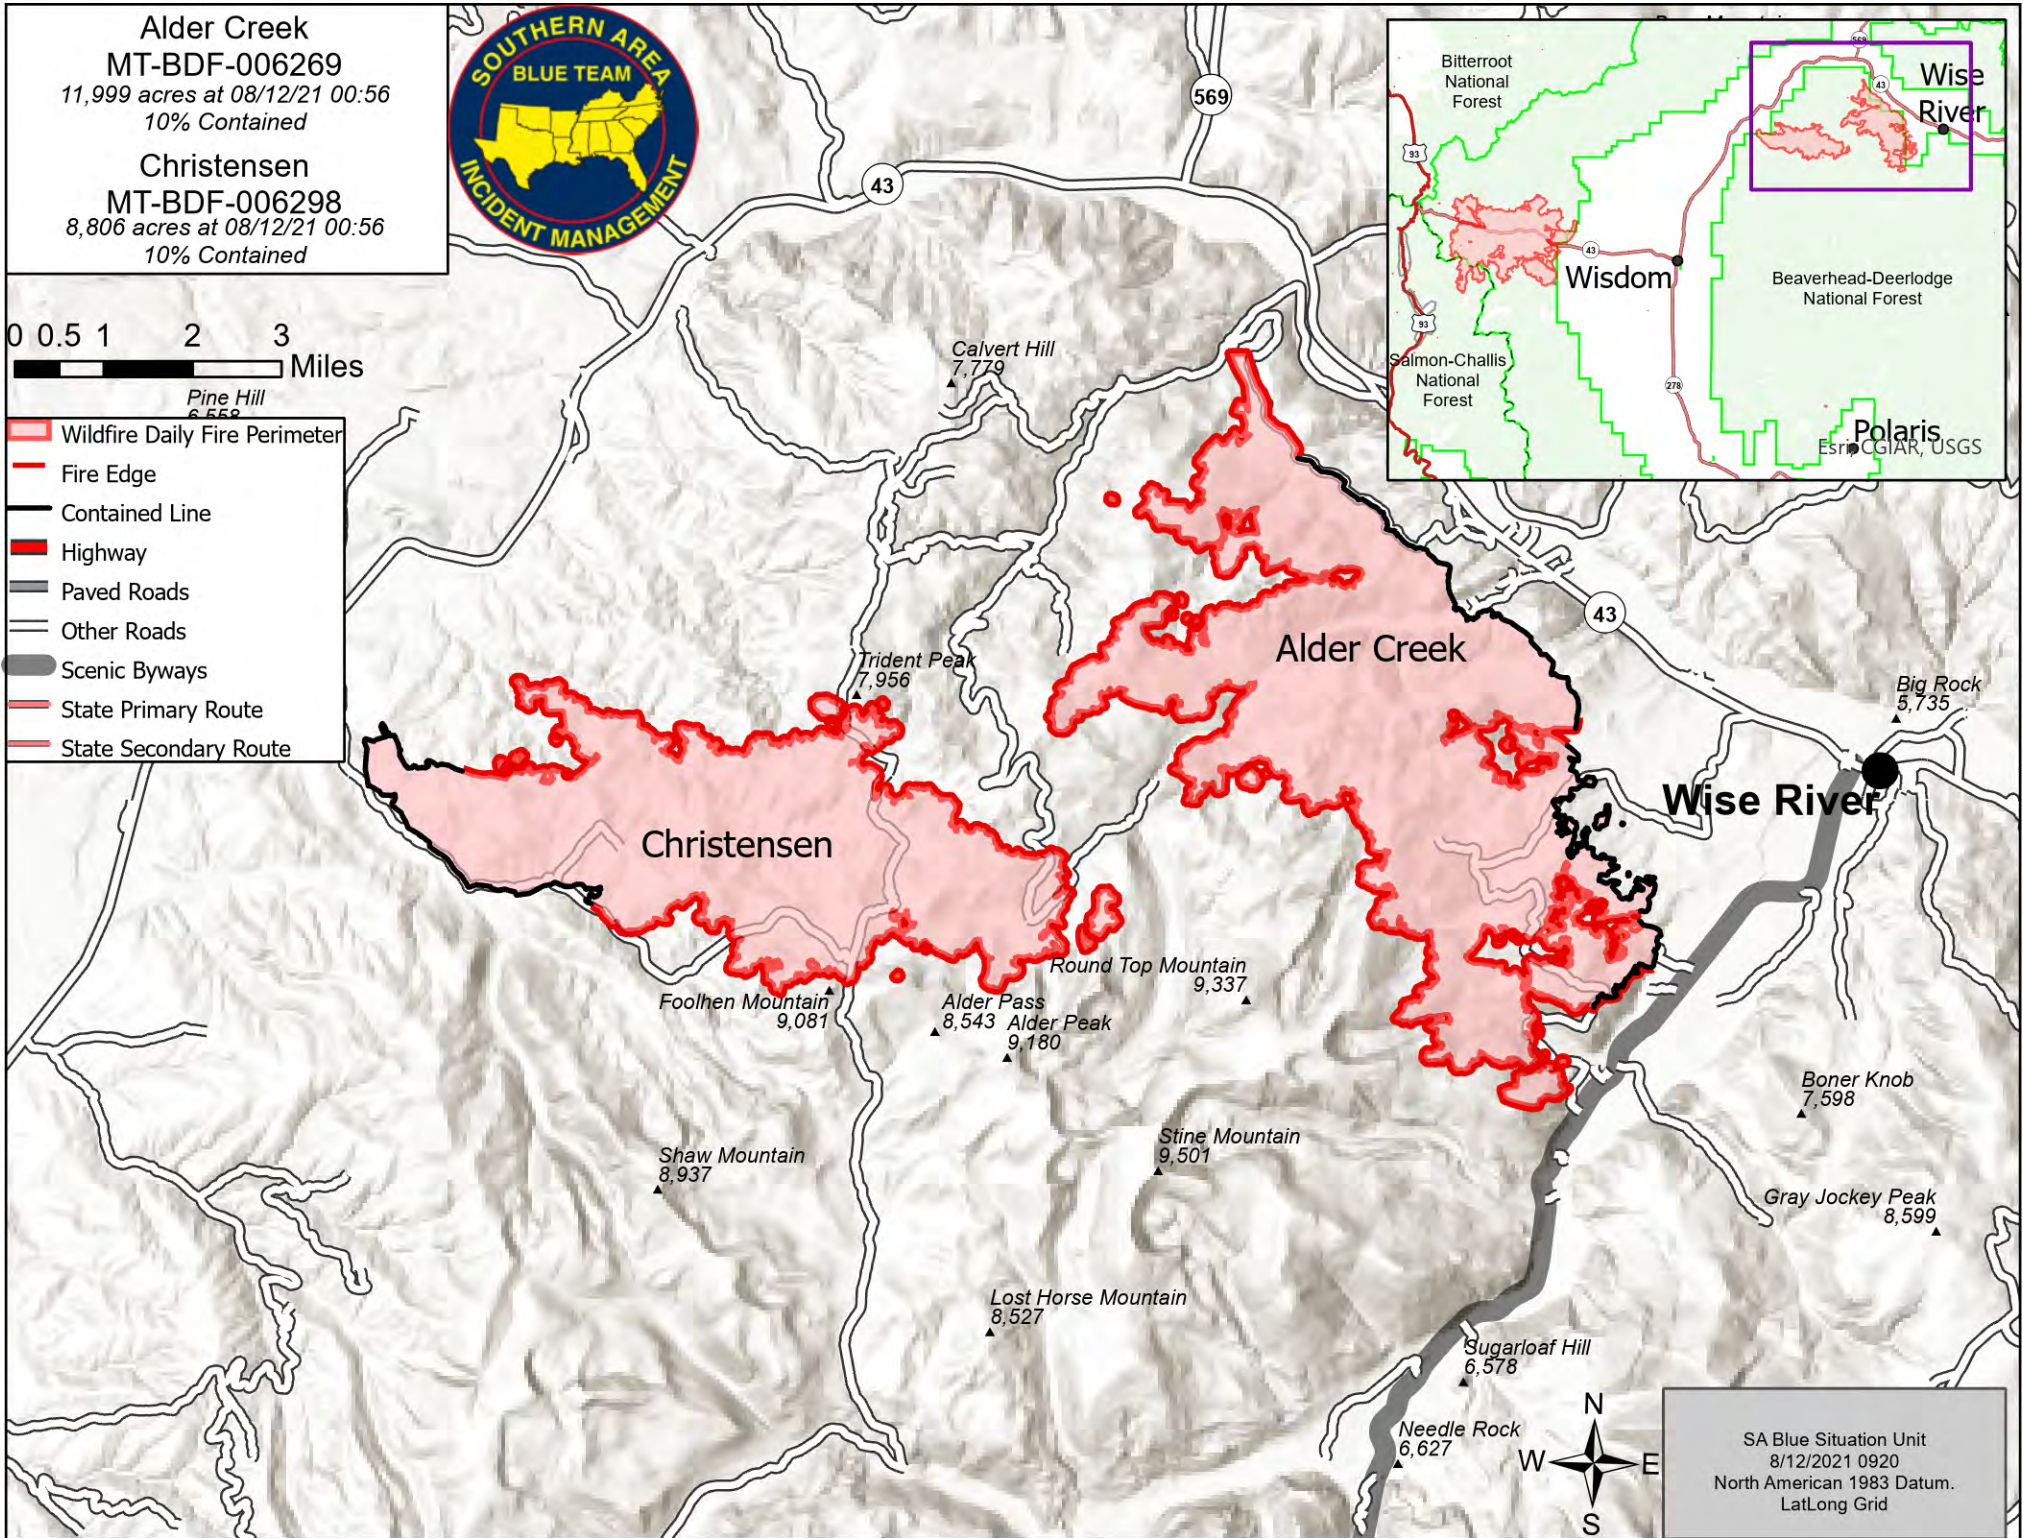

Alder Creek
MT-BDF-006269
11,999 acres at 08/12/21 00:56
10% Contained

Christensen
MT-BDF-006298
8,806 acres at 08/12/21 00:56
10% Contained

0 0.5 1 2 3
Miles

Pine Hill
6,552

- Wildfire Daily Fire Perimeter
- Fire Edge
- Contained Line
- Highway
- Paved Roads
- Other Roads
- Scenic Byways
- State Primary Route
- State Secondary Route

SA Blue Situation Unit
8/12/2021 0920
North American 1983 Datum.
LatLong Grid