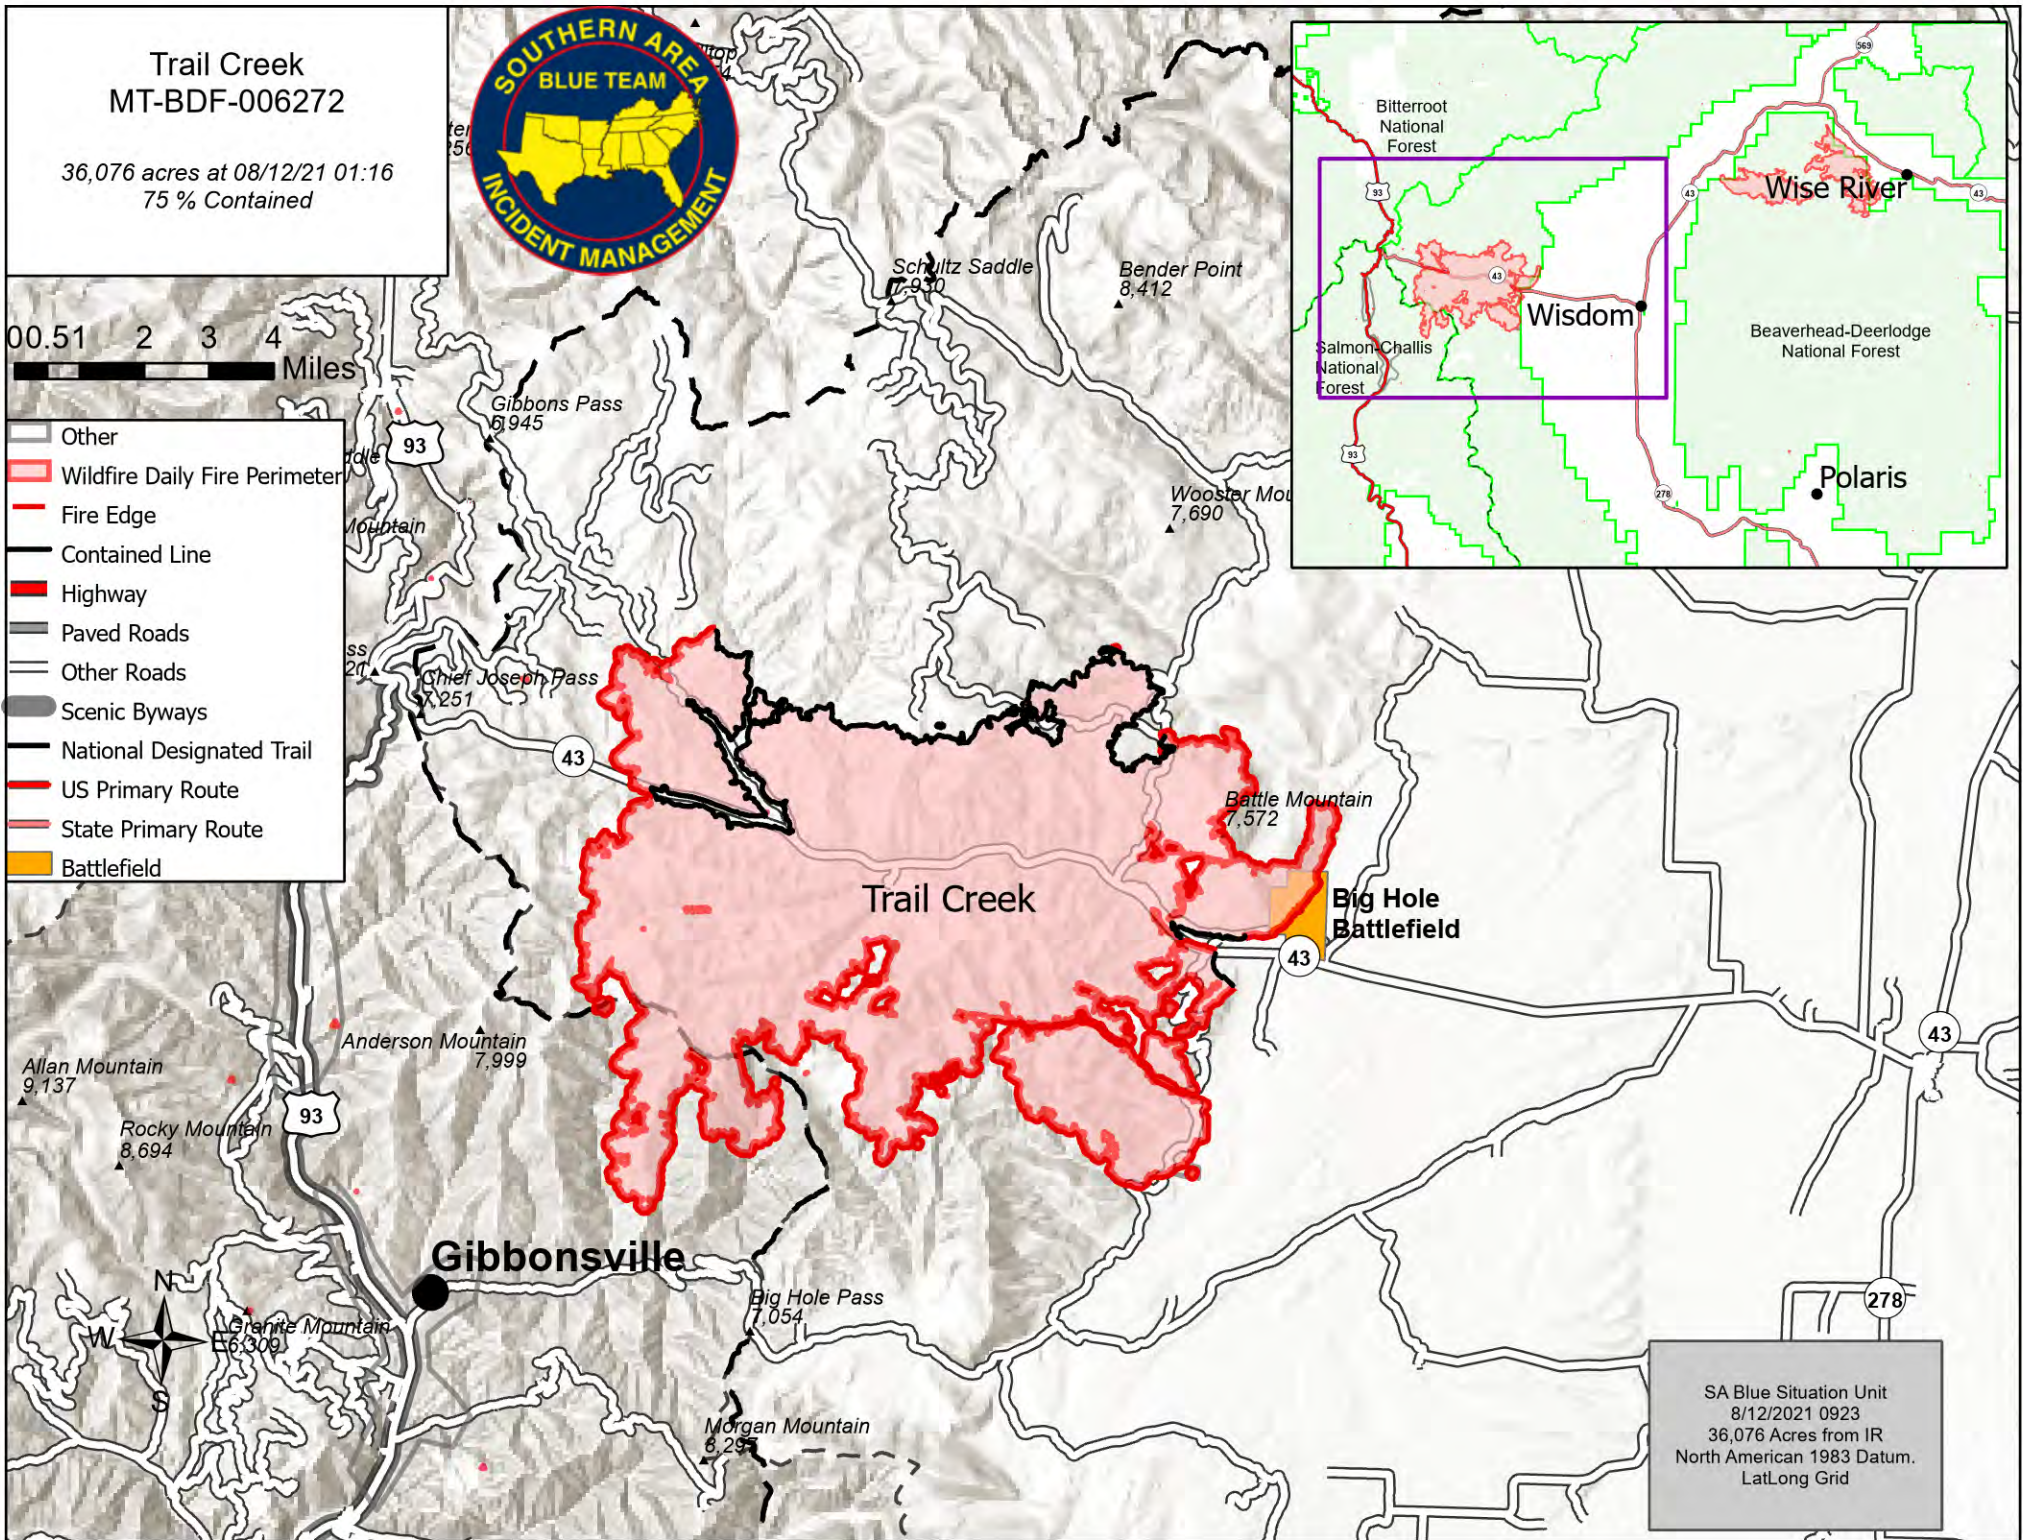

Trail Creek  
MT-BDF-006272

36,076 acres at 08/12/21 01:16  
75 % Contained

0 0.5 1 2 3 4 Miles

- Other
- Wildfire Daily Fire Perimeter
- Fire Edge
- Contained Line
- Highway
- Paved Roads
- Other Roads
- Scenic Byways
- National Designated Trail
- US Primary Route
- State Primary Route
- Battlefield

SA Blue Situation Unit  
8/12/2021 0923  
36,076 Acres from IR  
North American 1983 Datum.  
LatLong Grid