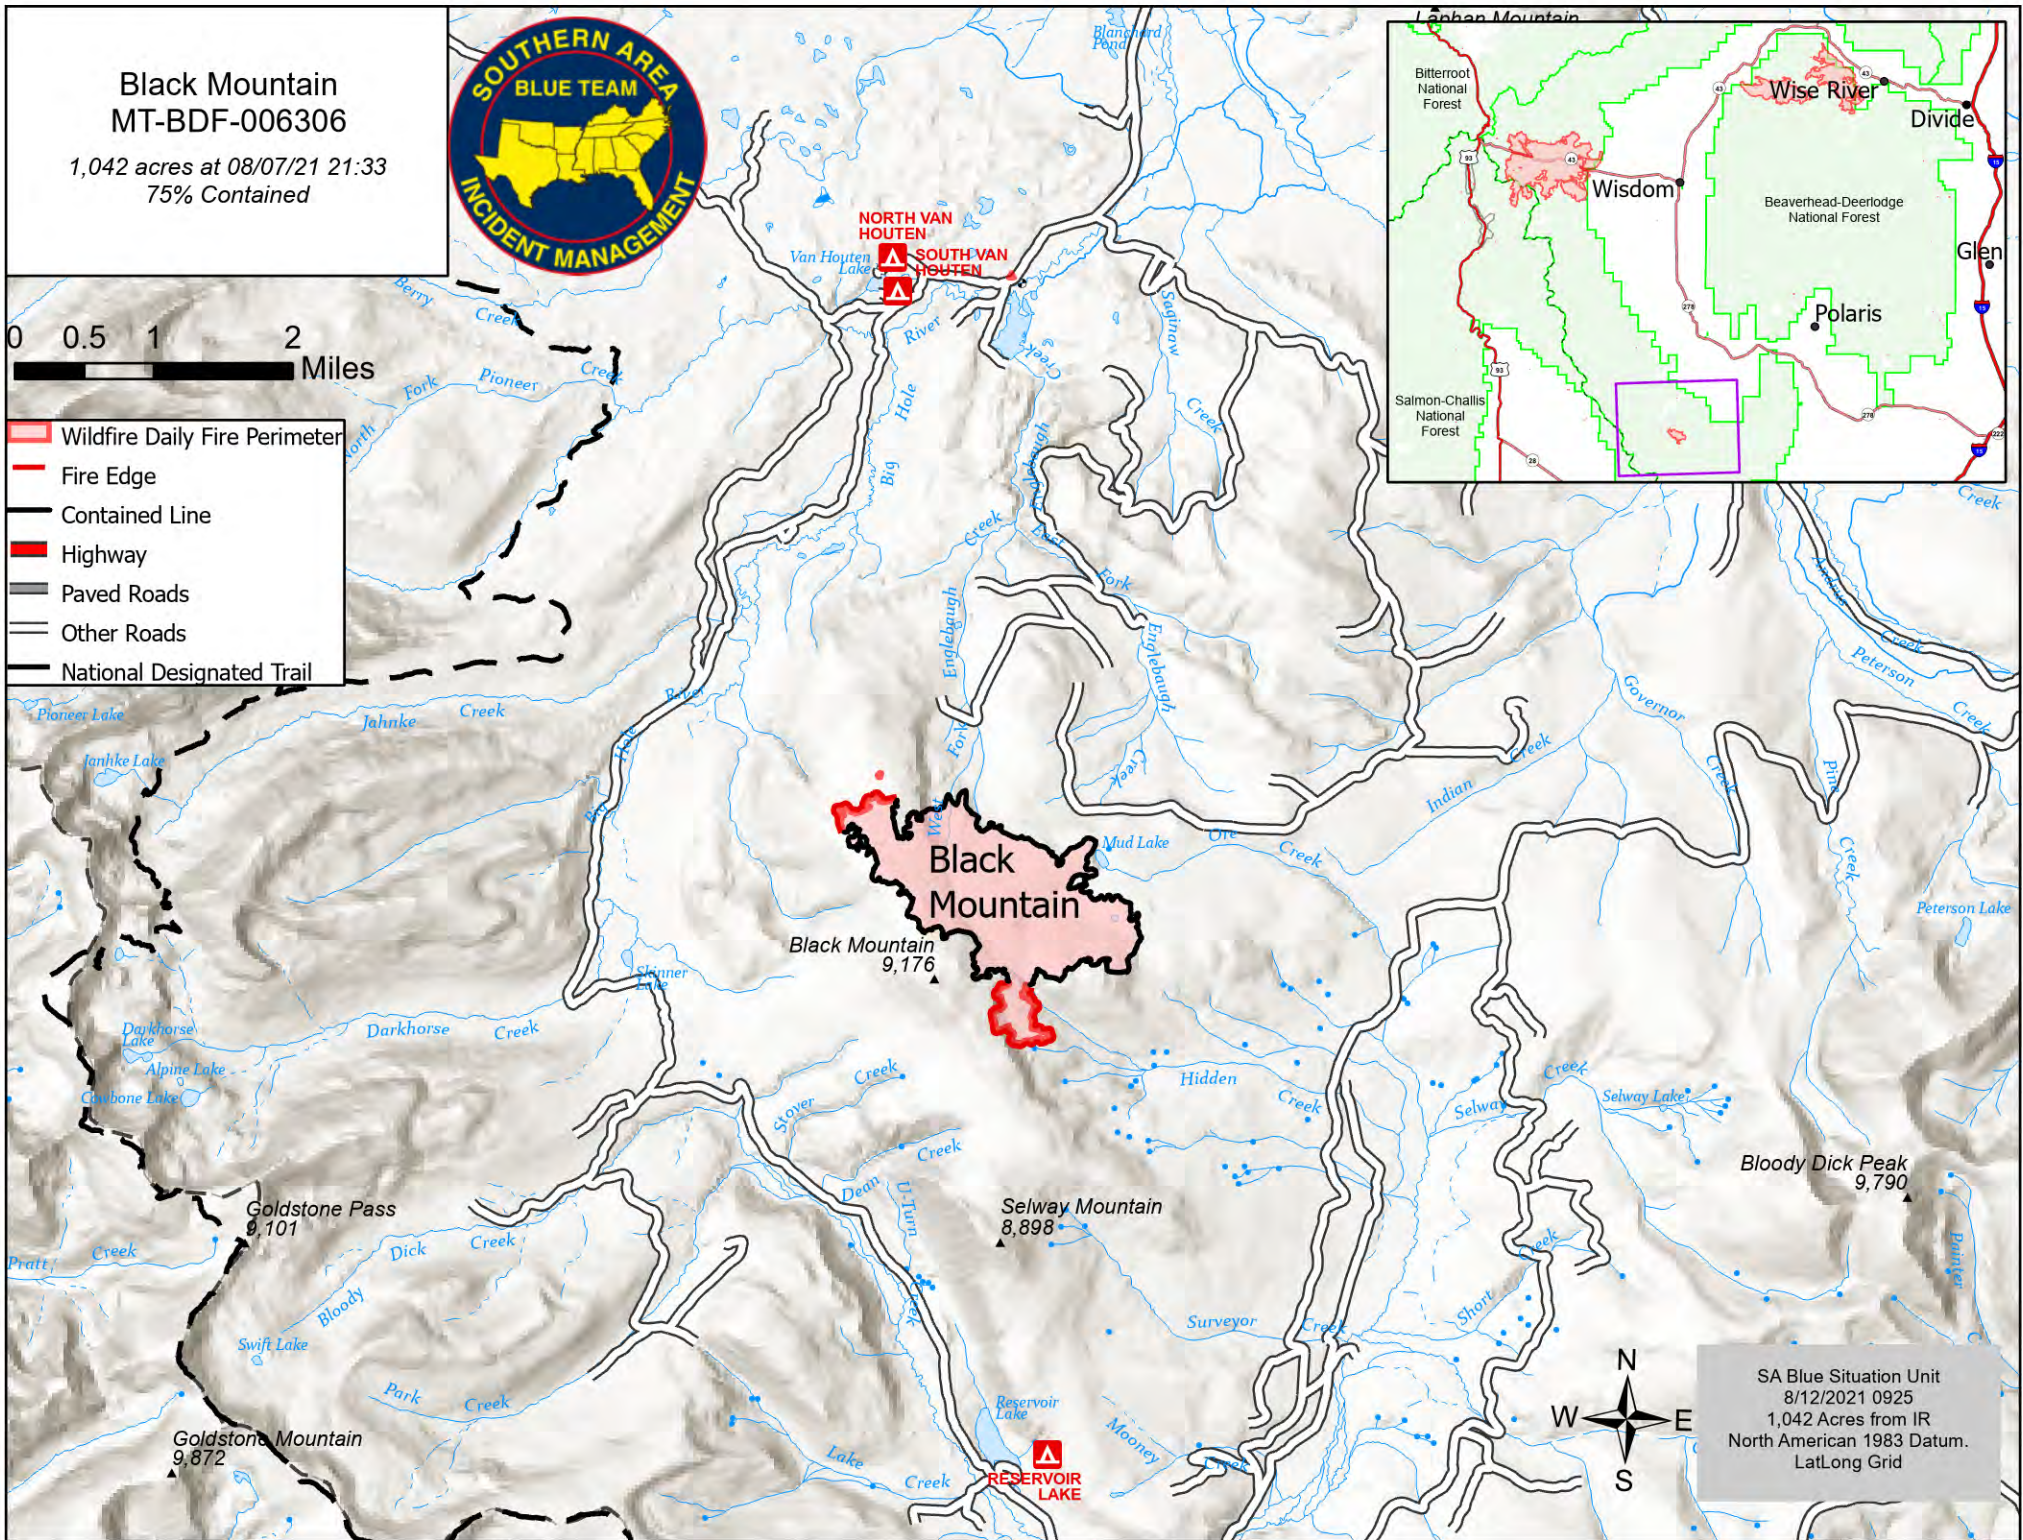

Black Mountain MT-BDF-006306

1,042 acres at 08/07/21 21:33
75% Contained

0 0.5 1 2 Miles

- Wildfire Daily Fire Perimeter
- Fire Edge
- Contained Line
- Highway
- Paved Roads
- Other Roads
- National Designated Trail

SA Blue Situation Unit
8/12/2021 0925
1,042 Acres from IR
North American 1983 Datum.
Lat/Long Grid