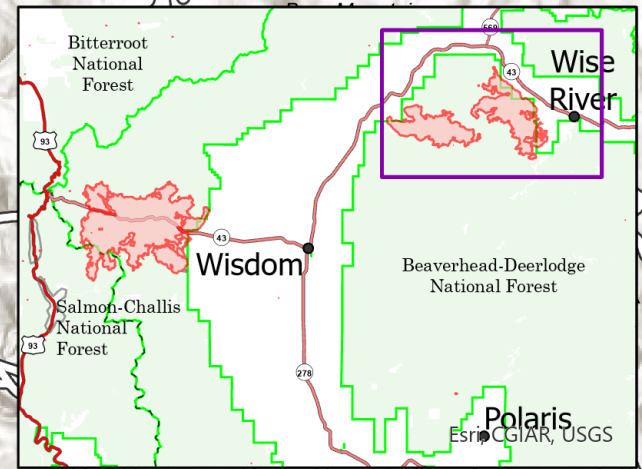

Alder Creek
 MT-BDF-006269
 12,427 acres at 08/12/21 21:16
 10% Contained

Christensen
 MT-BDF-006298
 9,513 acres at 08/12/21 21:16
 10% Contained

0 0.5 1 2 3
 Miles

Pine Hill
 6,559

- Wildfire Daily Fire Perimeter
- Fire Edge
- Contained Line
- Highway
- Paved Roads
- Other Roads
- Scenic Byways
- State Primary Route
- State Secondary Route

Christensen

Alder Creek

Wise River

Foolhen Mountain
 9,081

Alder Pass
 8,543
 Alder Peak
 9,180

Round Top Mountain
 9,337

Shaw Mountain
 8,937

Lost Horse Mountain
 8,527

Big Rock
 5,735

Boner Knob
 7,598

Gray Jockey Peak
 8,599

SA Blue Situation Unit
 8/13/2021 0746
 North American 1983 Datum.
 LatLong Grid