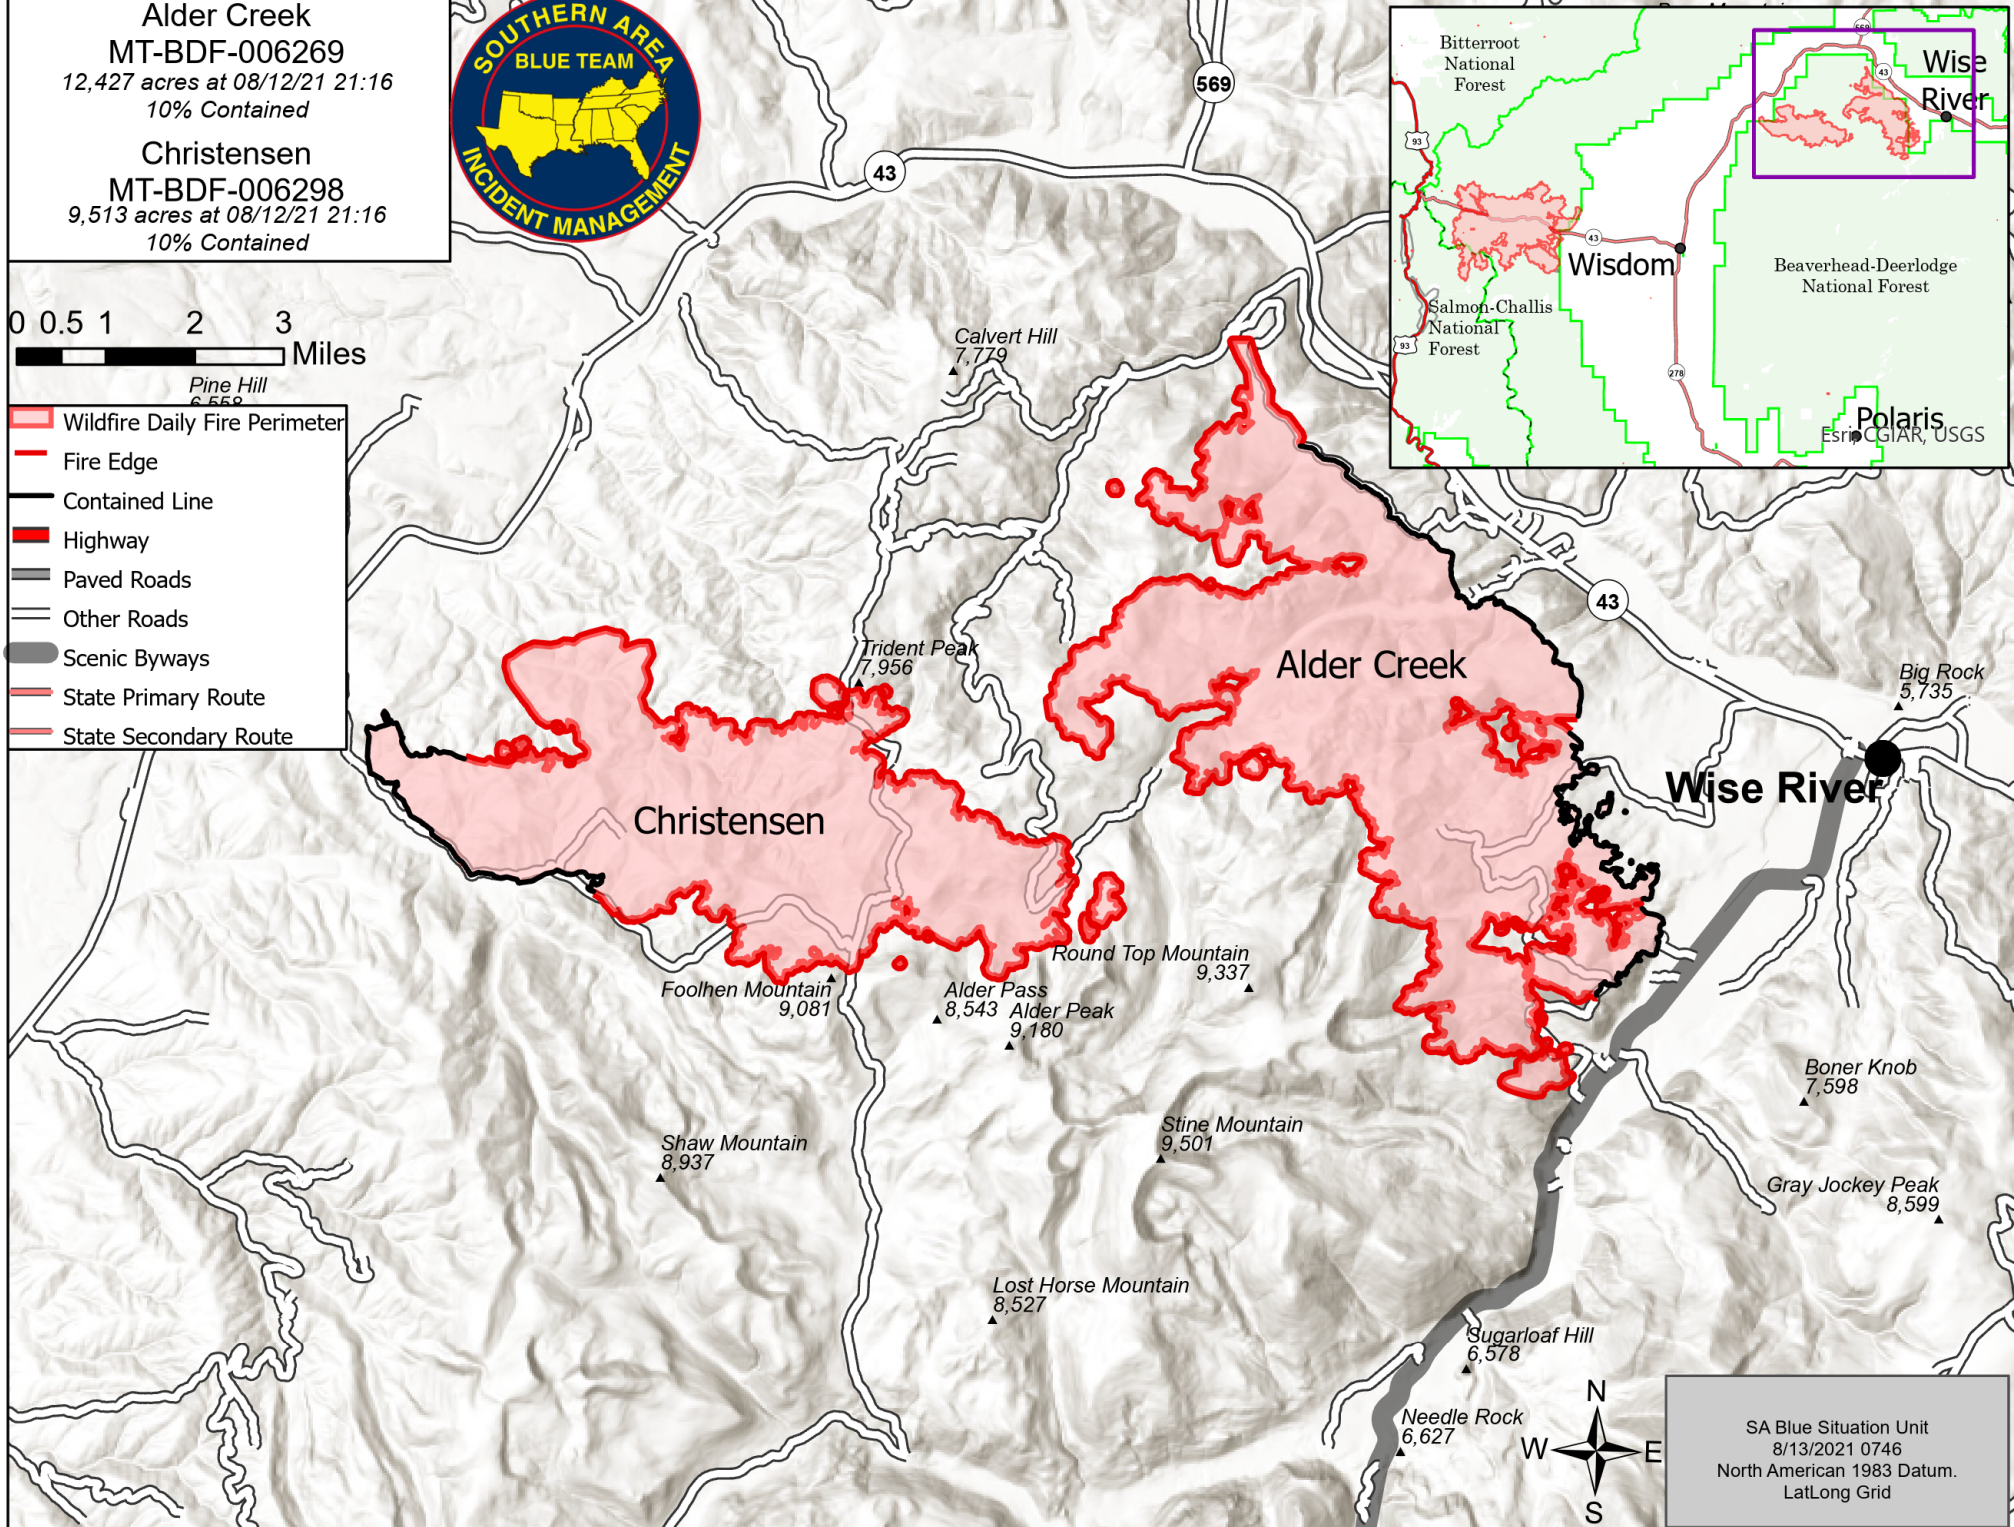

Alder Creek
 MT-BDF-006269
 12,427 acres at 08/12/21 21:16
 10% Contained

Christensen
 MT-BDF-006298
 9,513 acres at 08/12/21 21:16
 10% Contained

0 0.5 1 2 3
 Miles

Pine Hill
 6,559

- Wildfire Daily Fire Perimeter
- Fire Edge
- Contained Line
- Highway
- Paved Roads
- Other Roads
- Scenic Byways
- State Primary Route
- State Secondary Route

Christensen

Alder Creek

Wise River

Foolhen Mountain
 9,081

Alder Pass
 8,543
 Alder Peak
 9,180

Round Top Mountain
 9,337

Shaw Mountain
 8,937

Lost Horse Mountain
 8,527

Stine Mountain
 9,501

Sugarloaf Hill
 6,578

Needle Rock
 6,627

Calvert Hill
 7,779

43

569

43

278

Big Rock
 5,735

Boner Knob
 7,598

Gray Jockey Peak
 8,599

SA Blue Situation Unit
 8/13/2021 0746
 North American 1983 Datum.
 LatLong Grid