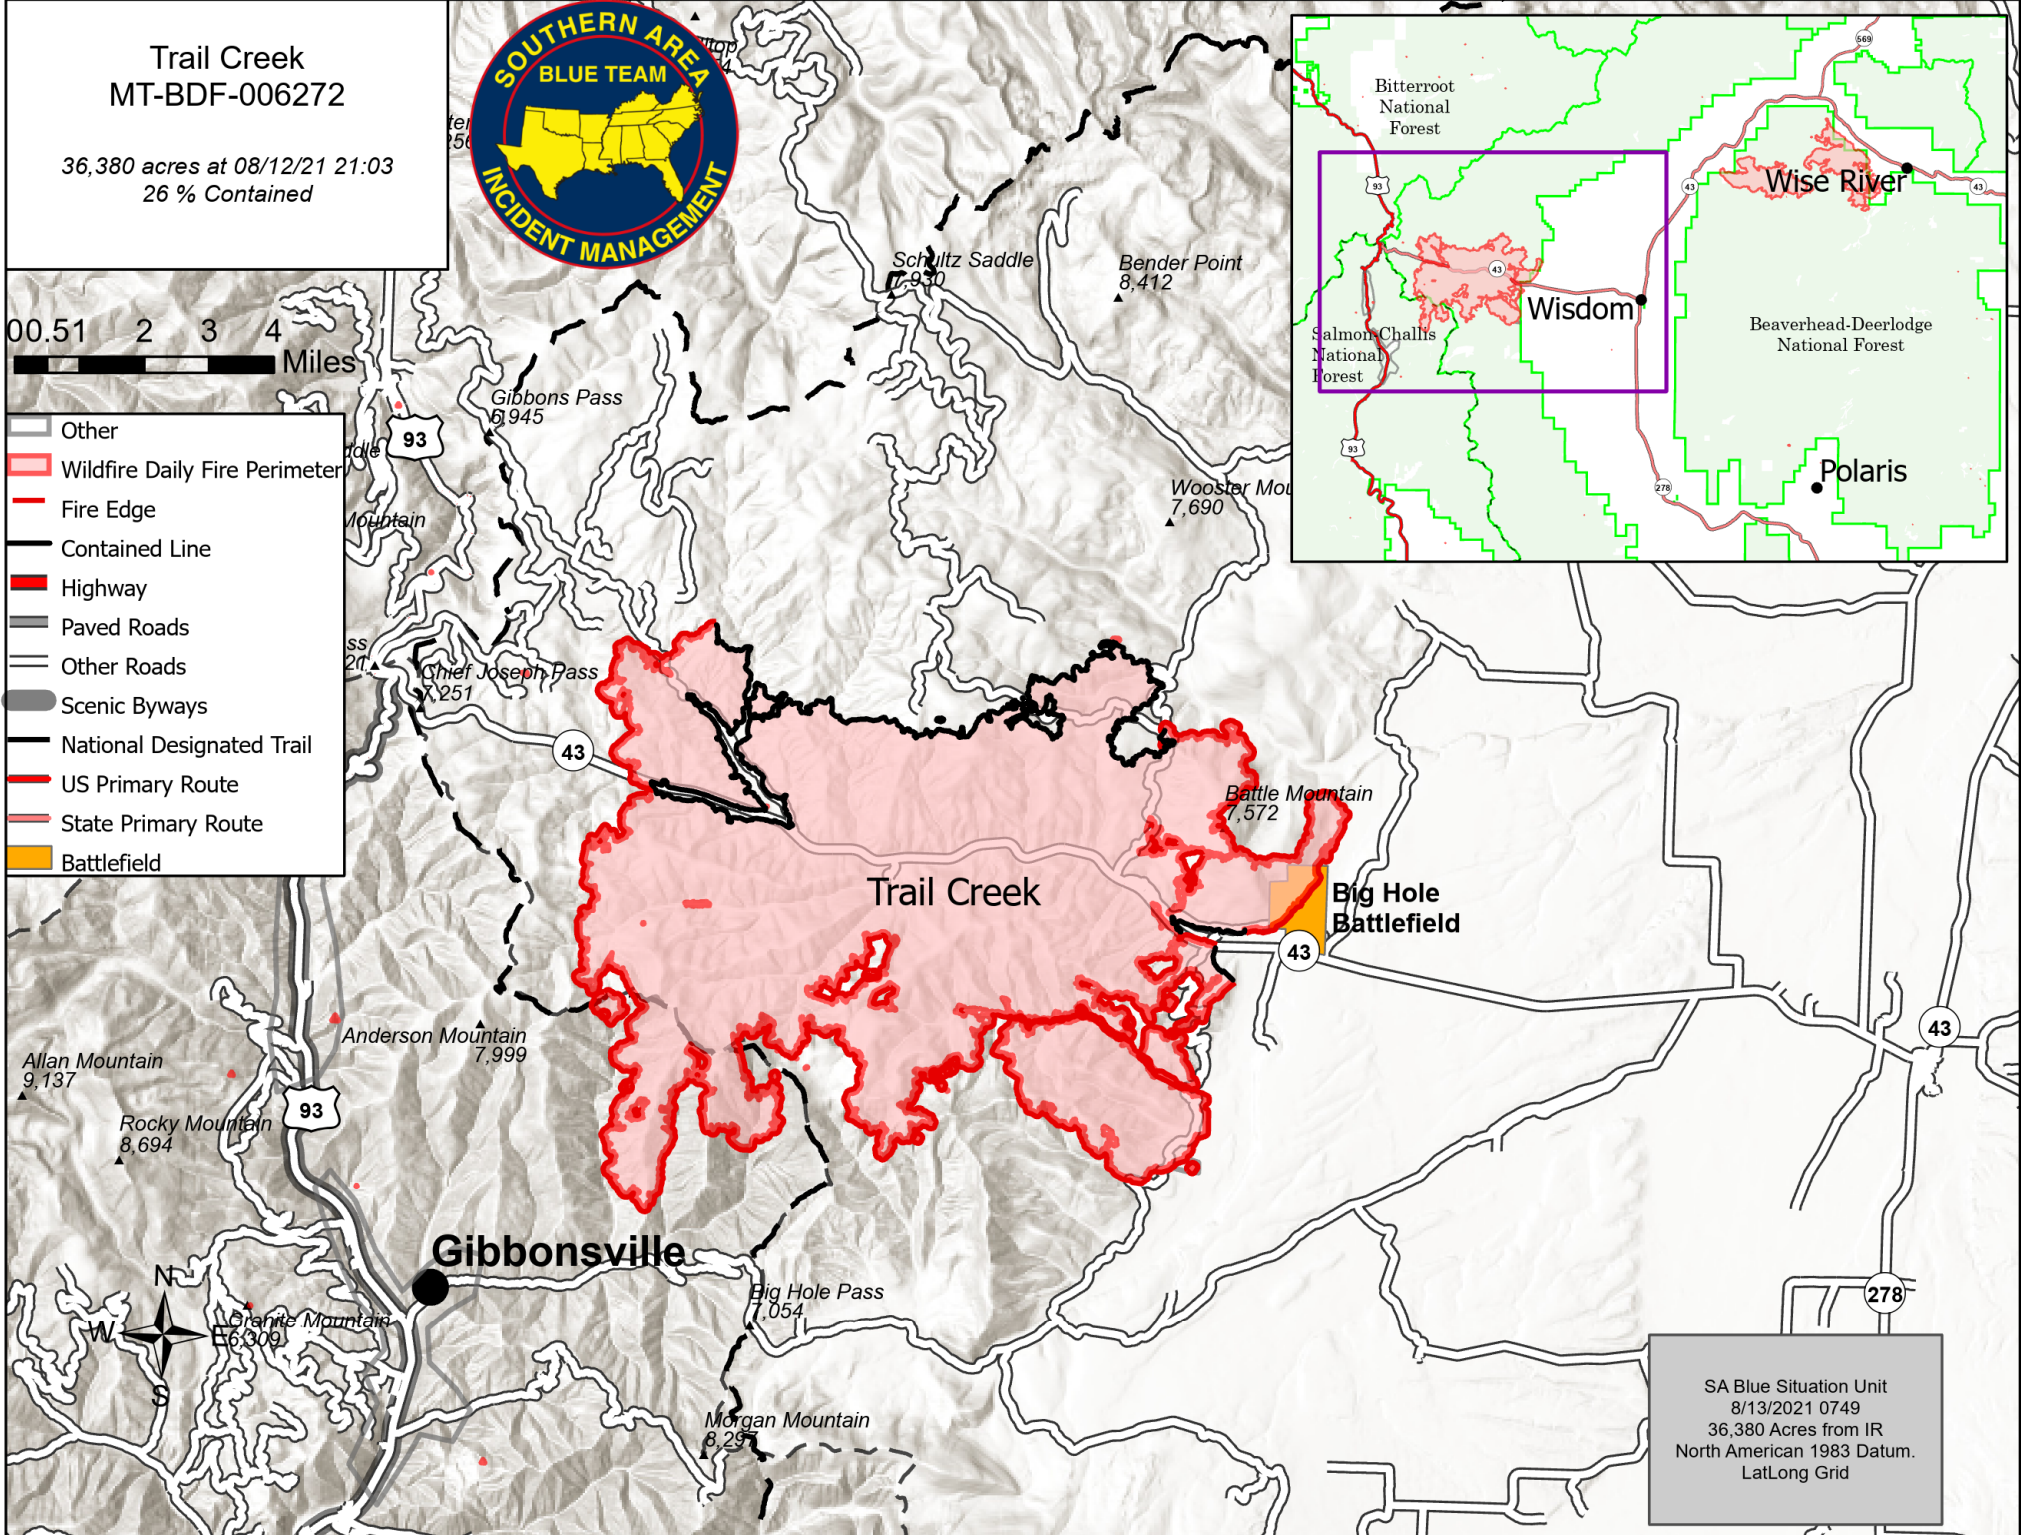

# Trail Creek MT-BDF-006272

36,380 acres at 08/12/21 21:03  
26 % Contained

- Other
- Wildfire Daily Fire Perimeter
- Fire Edge
- Contained Line
- Highway
- Paved Roads
- Other Roads
- Scenic Byways
- National Designated Trail
- US Primary Route
- State Primary Route
- Battlefield

SA Blue Situation Unit  
8/13/2021 0749  
36,380 Acres from IR  
North American 1983 Datum.  
LatLong Grid