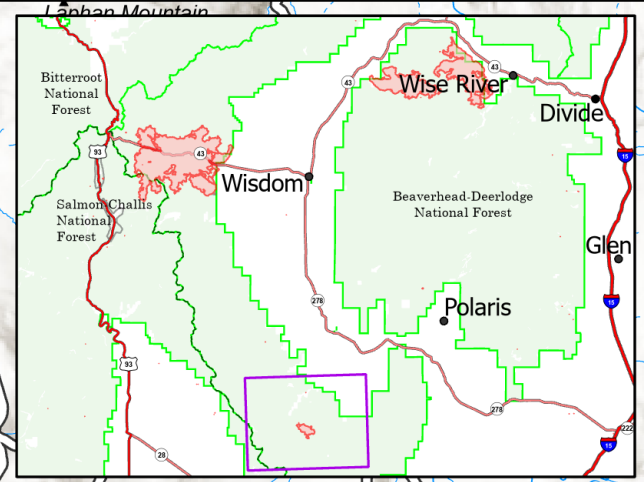

# Black Mountain MT-BDF-006306

1,042 acres at 08/07/21 21:33  
75% Contained

0 0.5 1 2 Miles

- Wildfire Daily Fire Perimeter
- Fire Edge
- Contained Line
- Highway
- Paved Roads
- Other Roads
- National Designated Trail

SA Blue Situation Unit  
8/13/2021 0753  
1,042 Acres from IR  
North American 1983 Datum.  
Lat/Long Grid