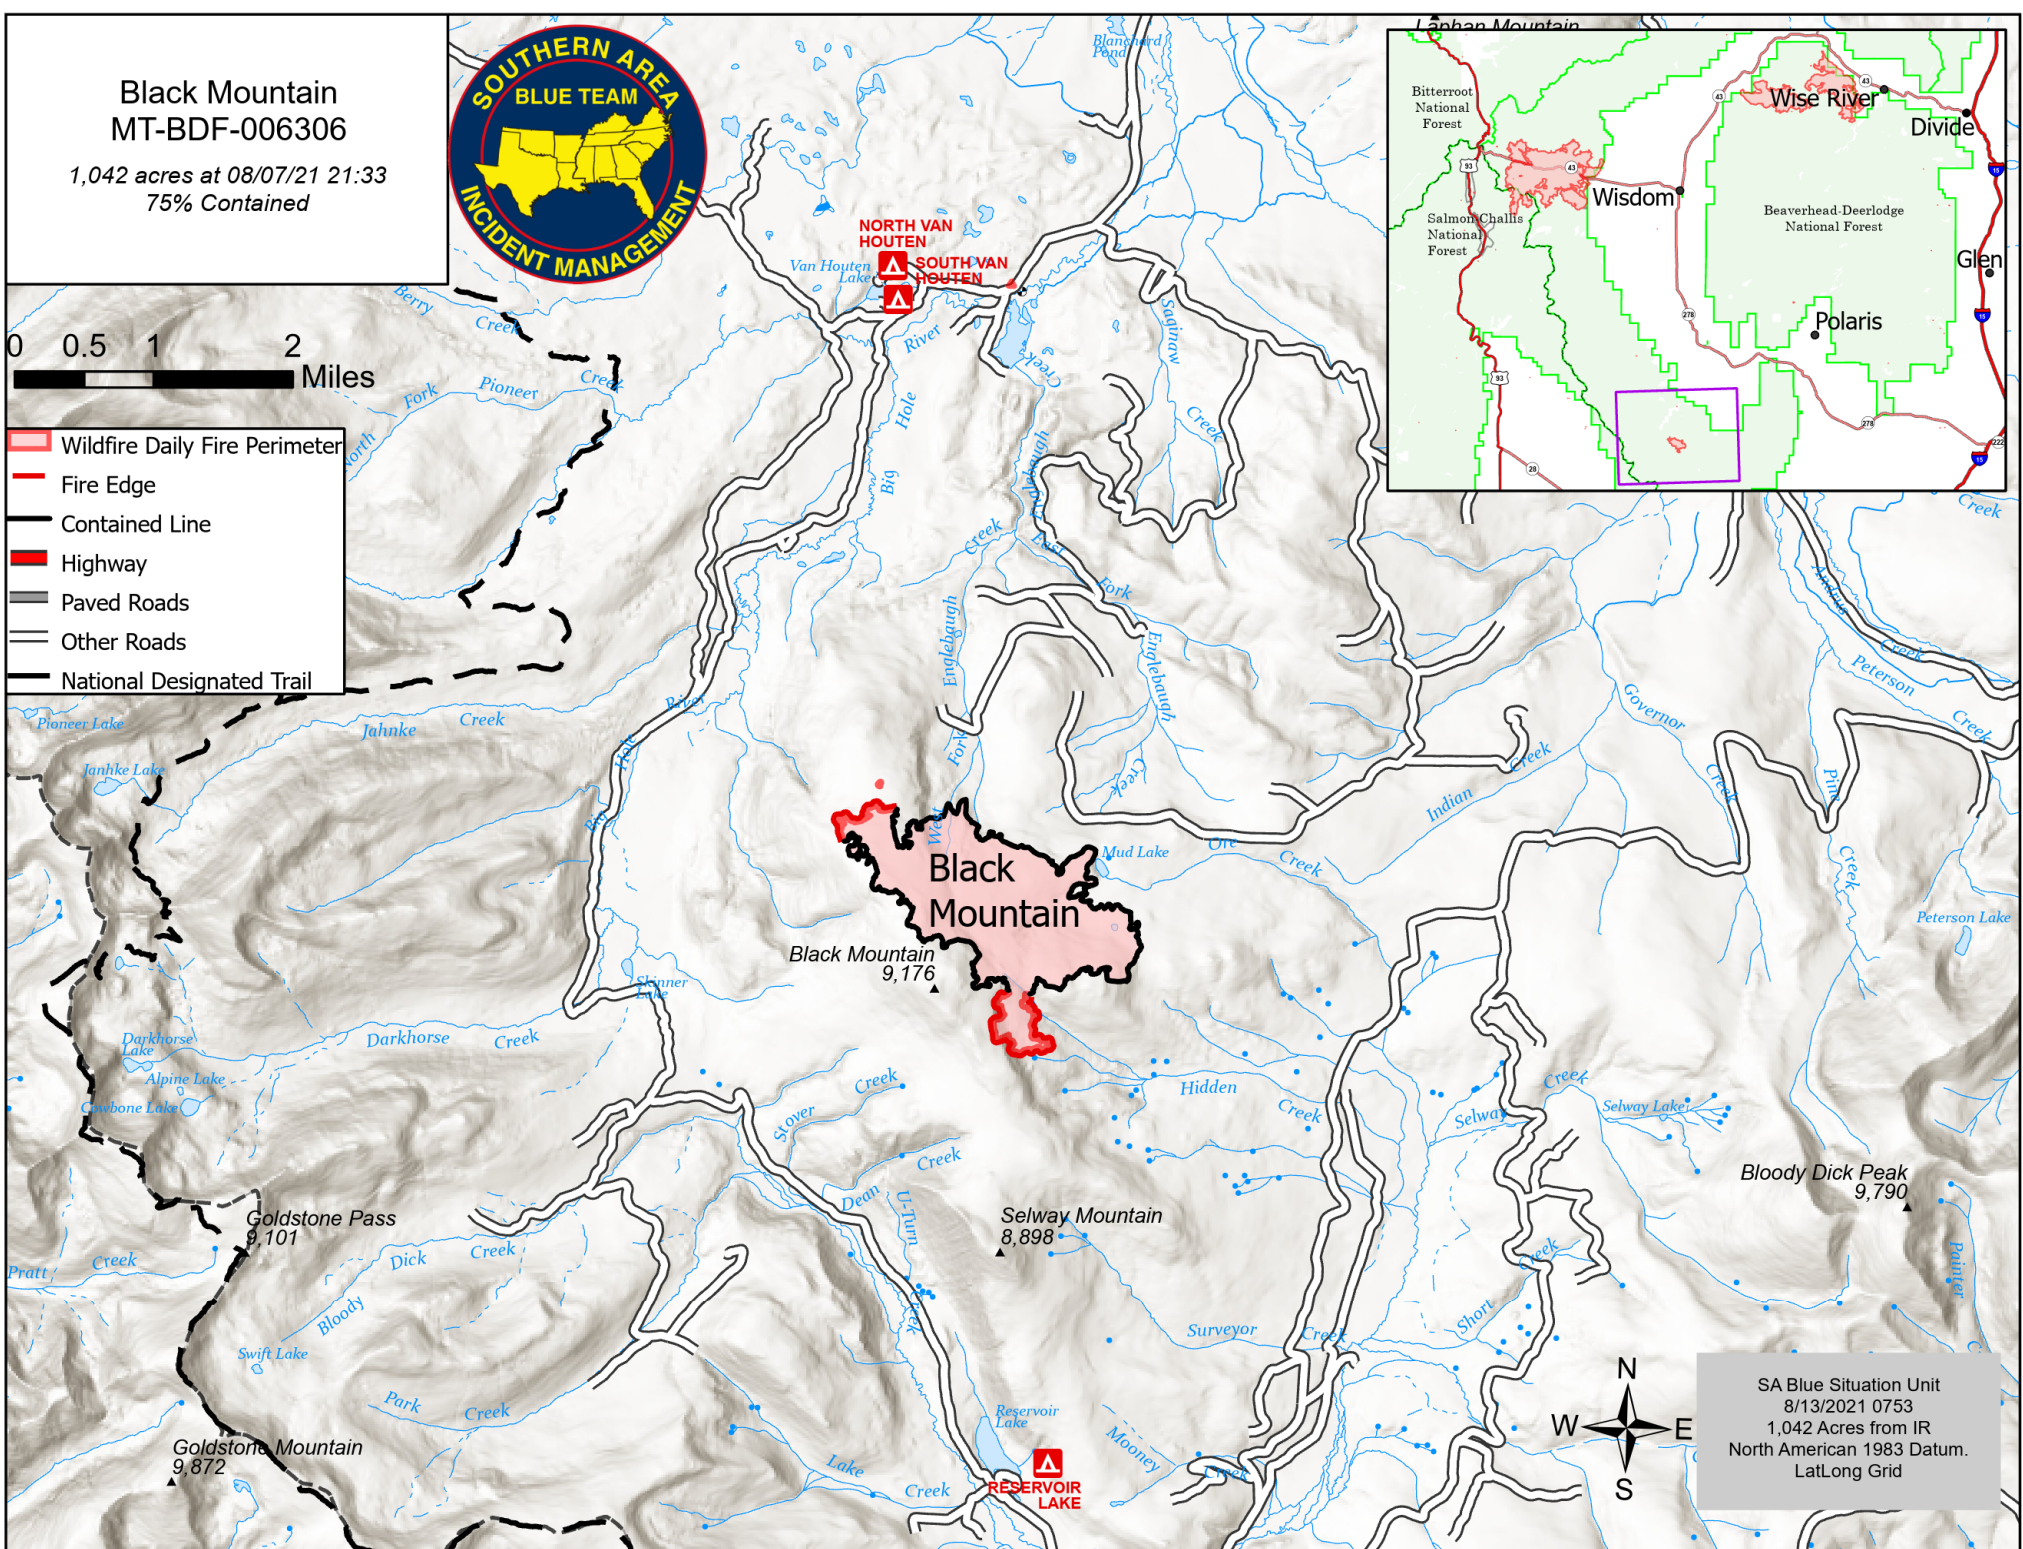

# Black Mountain MT-BDF-006306

1,042 acres at 08/07/21 21:33  
75% Contained

0 0.5 1 2 Miles

- Wildfire Daily Fire Perimeter
- Fire Edge
- Contained Line
- Highway
- Paved Roads
- Other Roads
- National Designated Trail

SA Blue Situation Unit  
8/13/2021 0753  
1,042 Acres from IR  
North American 1983 Datum.  
Lat/Long Grid