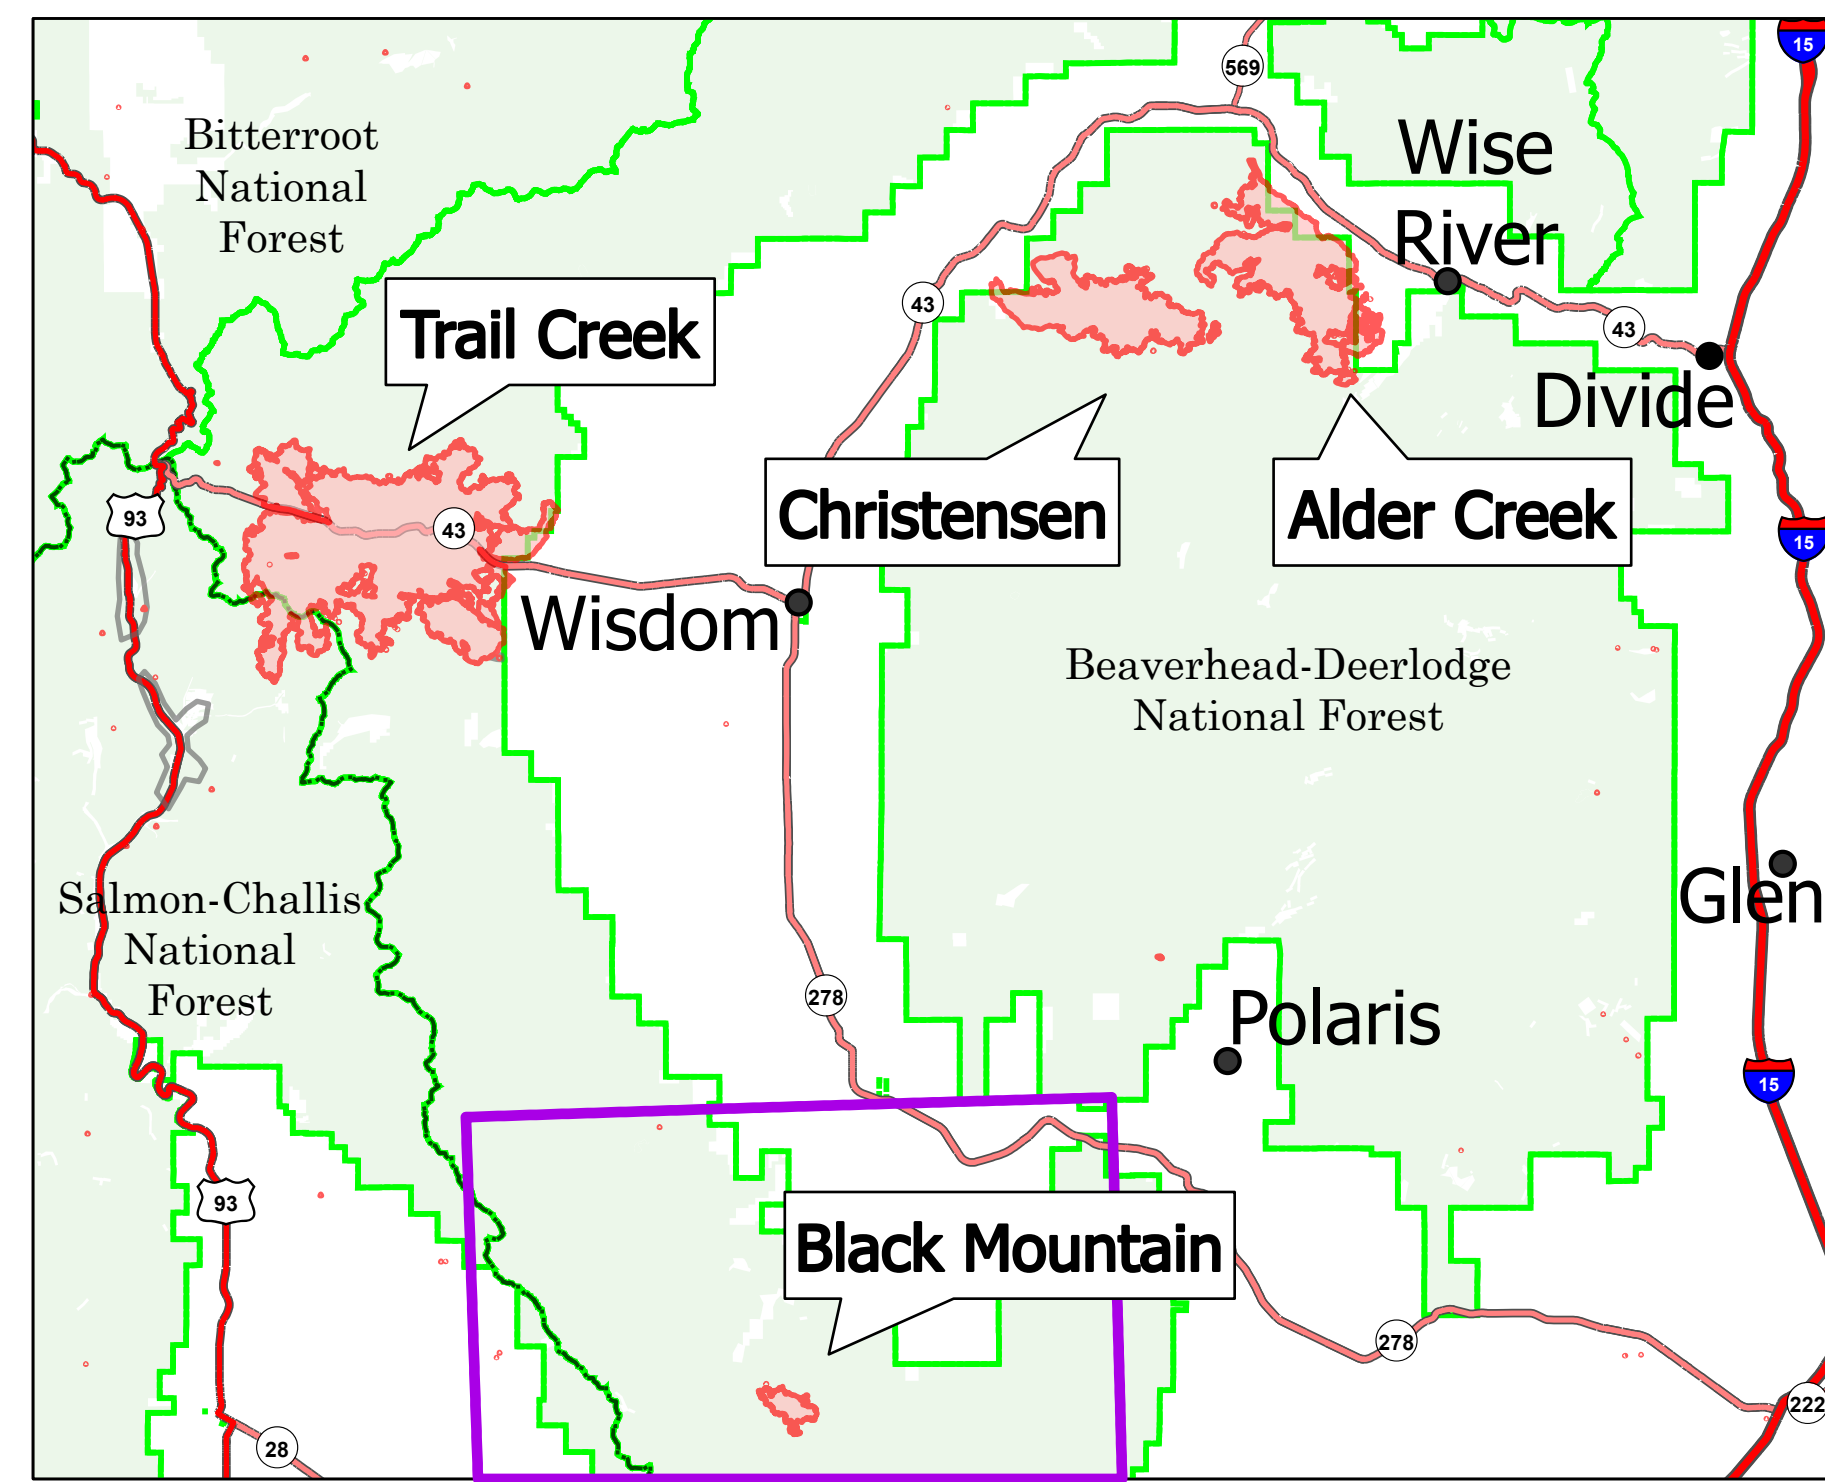

Public Information

Black Mountain
 MT-BDF-006306
 8/13/2021
 1,042 acres
 75% Contained

- Wildfire Daily Fire Perimeter
- State Public Lands
- Other State Lands
- Bureau of Land Management Lands
- Forest Service Land
- Big Hole Battlefield
- Fire Edge
- Contained Line

Fire perimeter updated from
 Acres from IR on 08/12/21 21:16

0 0.75 1.5 2.25 3 Miles

1 inch equals 0.7 miles Scale: 1:41,392