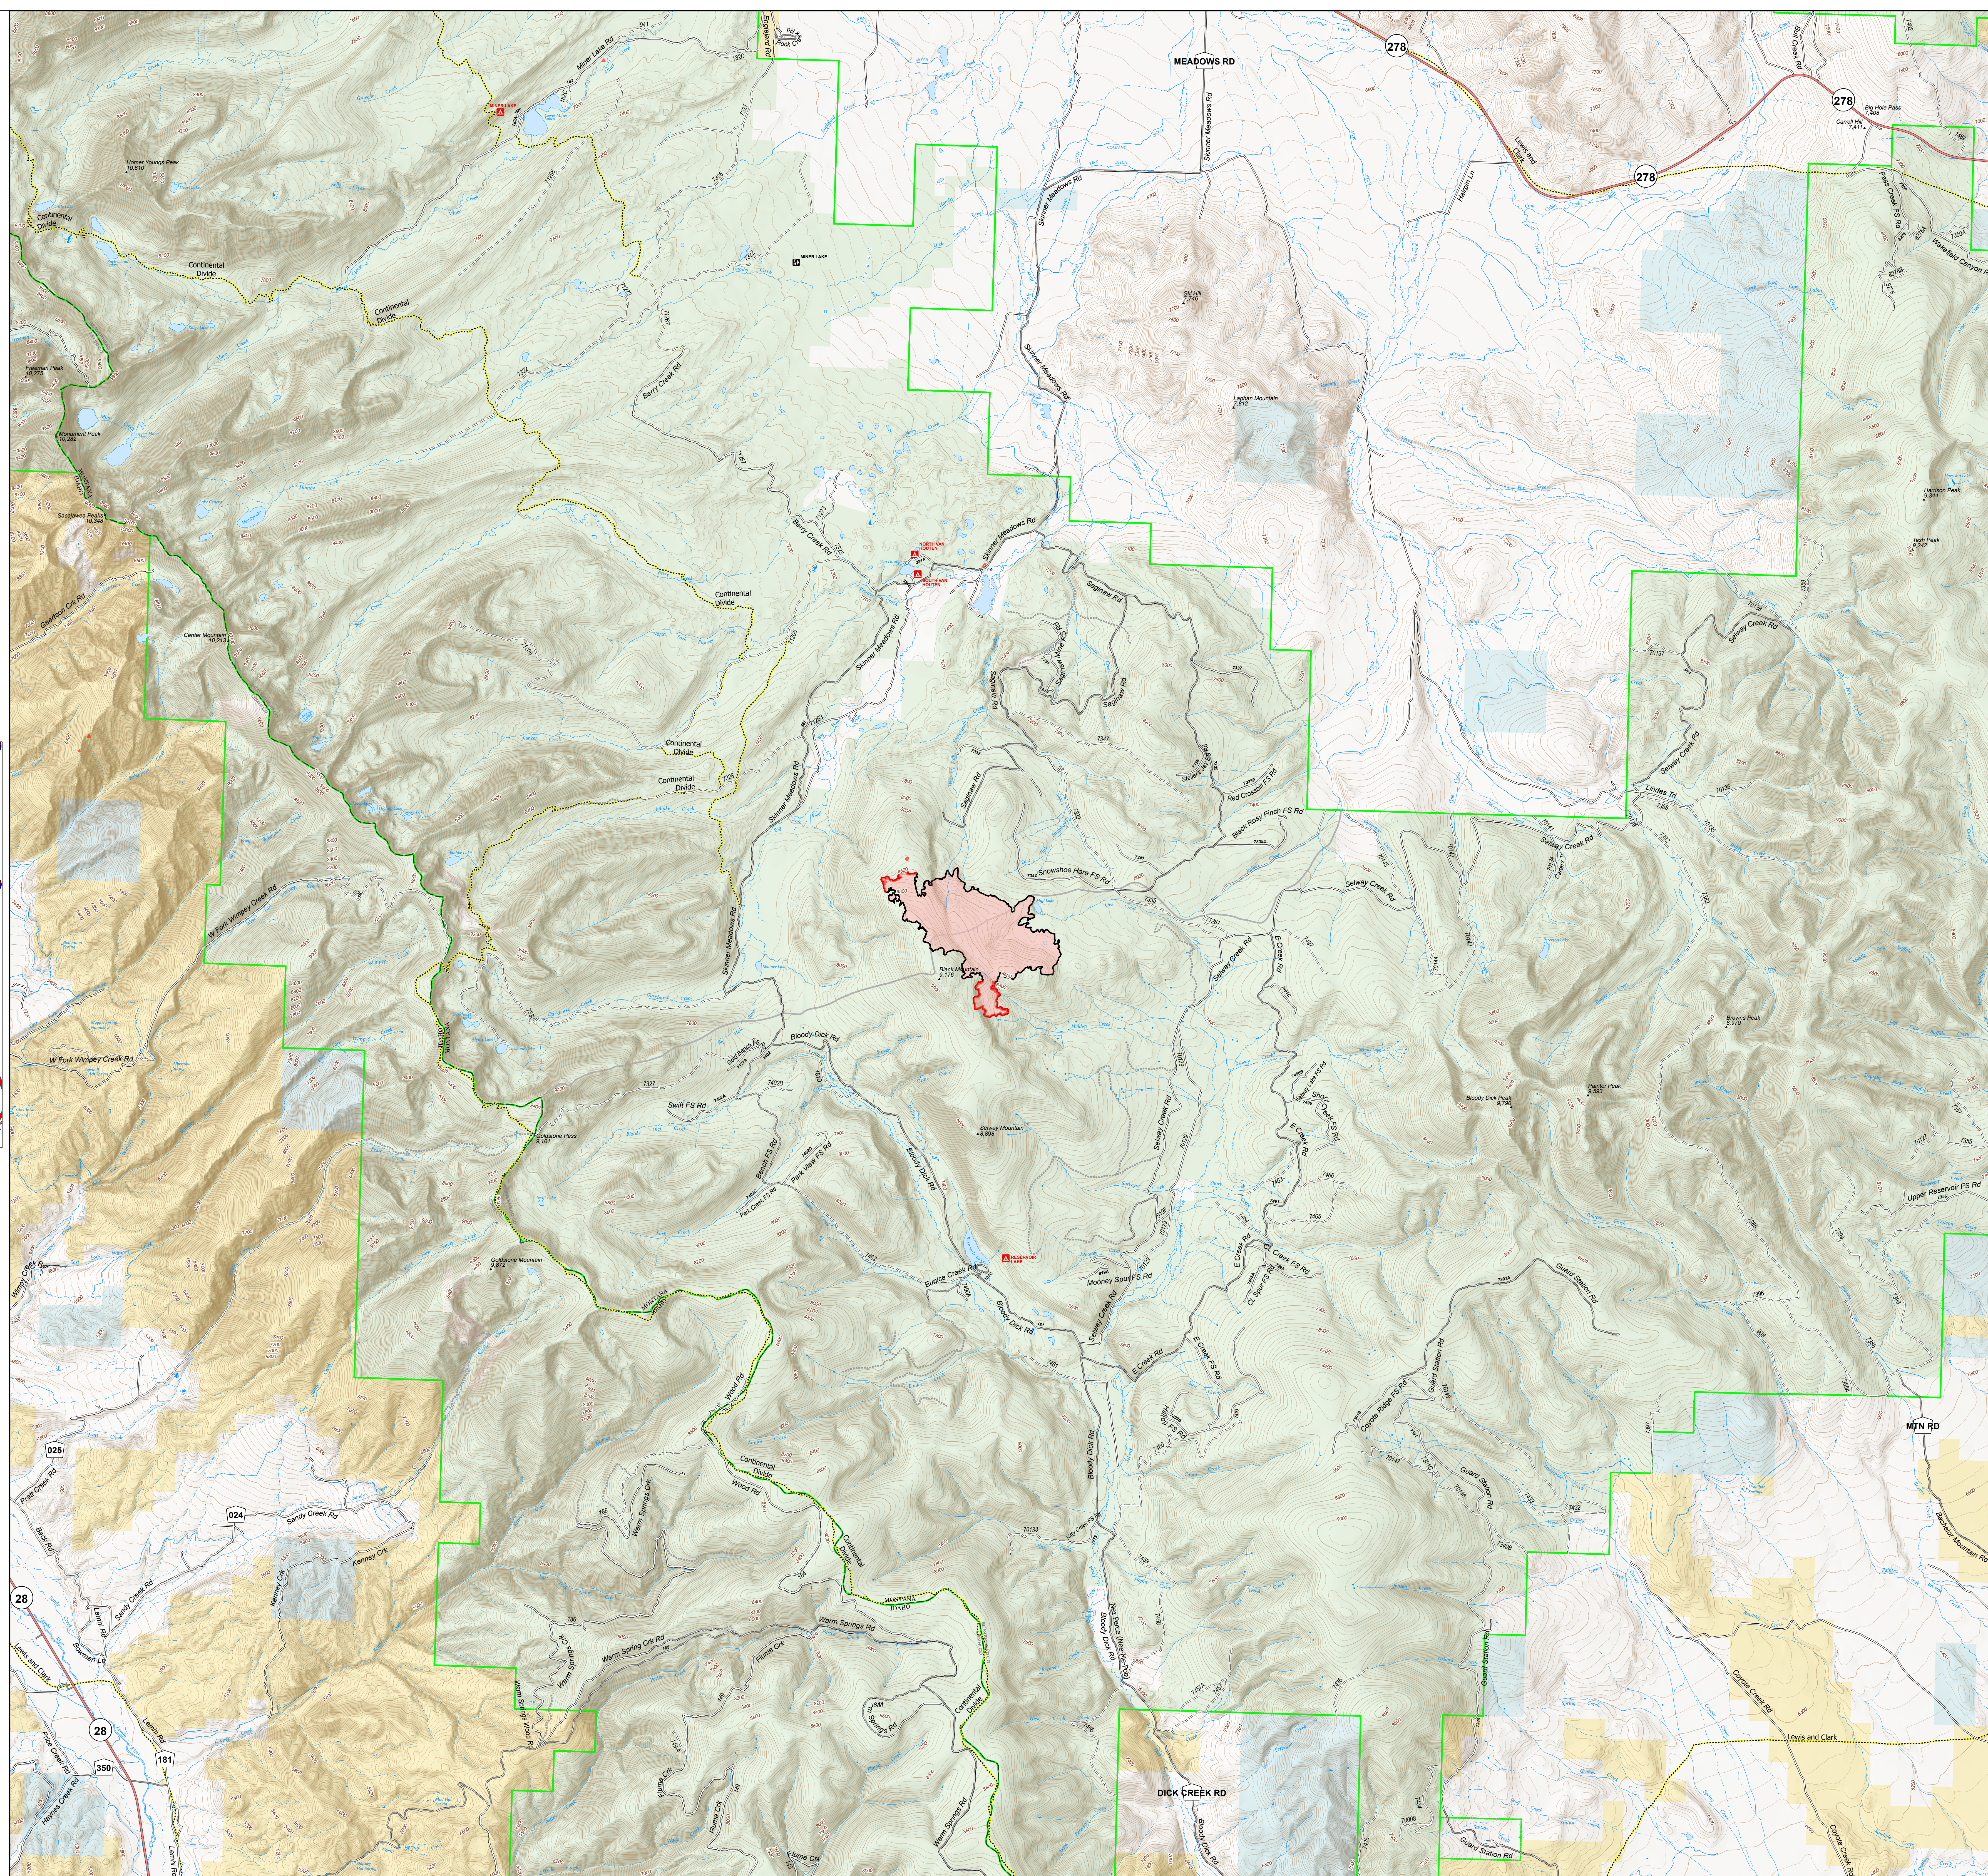

Public Information

Black Mountain
 MT-BDF-006306
 8/13/2021
 1,042 acres
 75% Contained

- Wildfire Daily Fire Perimeter
- State Public Lands
- Other State Lands
- Bureau of Land Management Lands
- Forest Service Land
- Big Hole Battlefield
- Fire Edge
- Contained Line

Fire perimeter updated from
 Acres from IR on 08/12/21 21:16

0 0.75 1.5 2.25 3 Miles

1 inch equals 0.7 miles Scale: 1:41,392