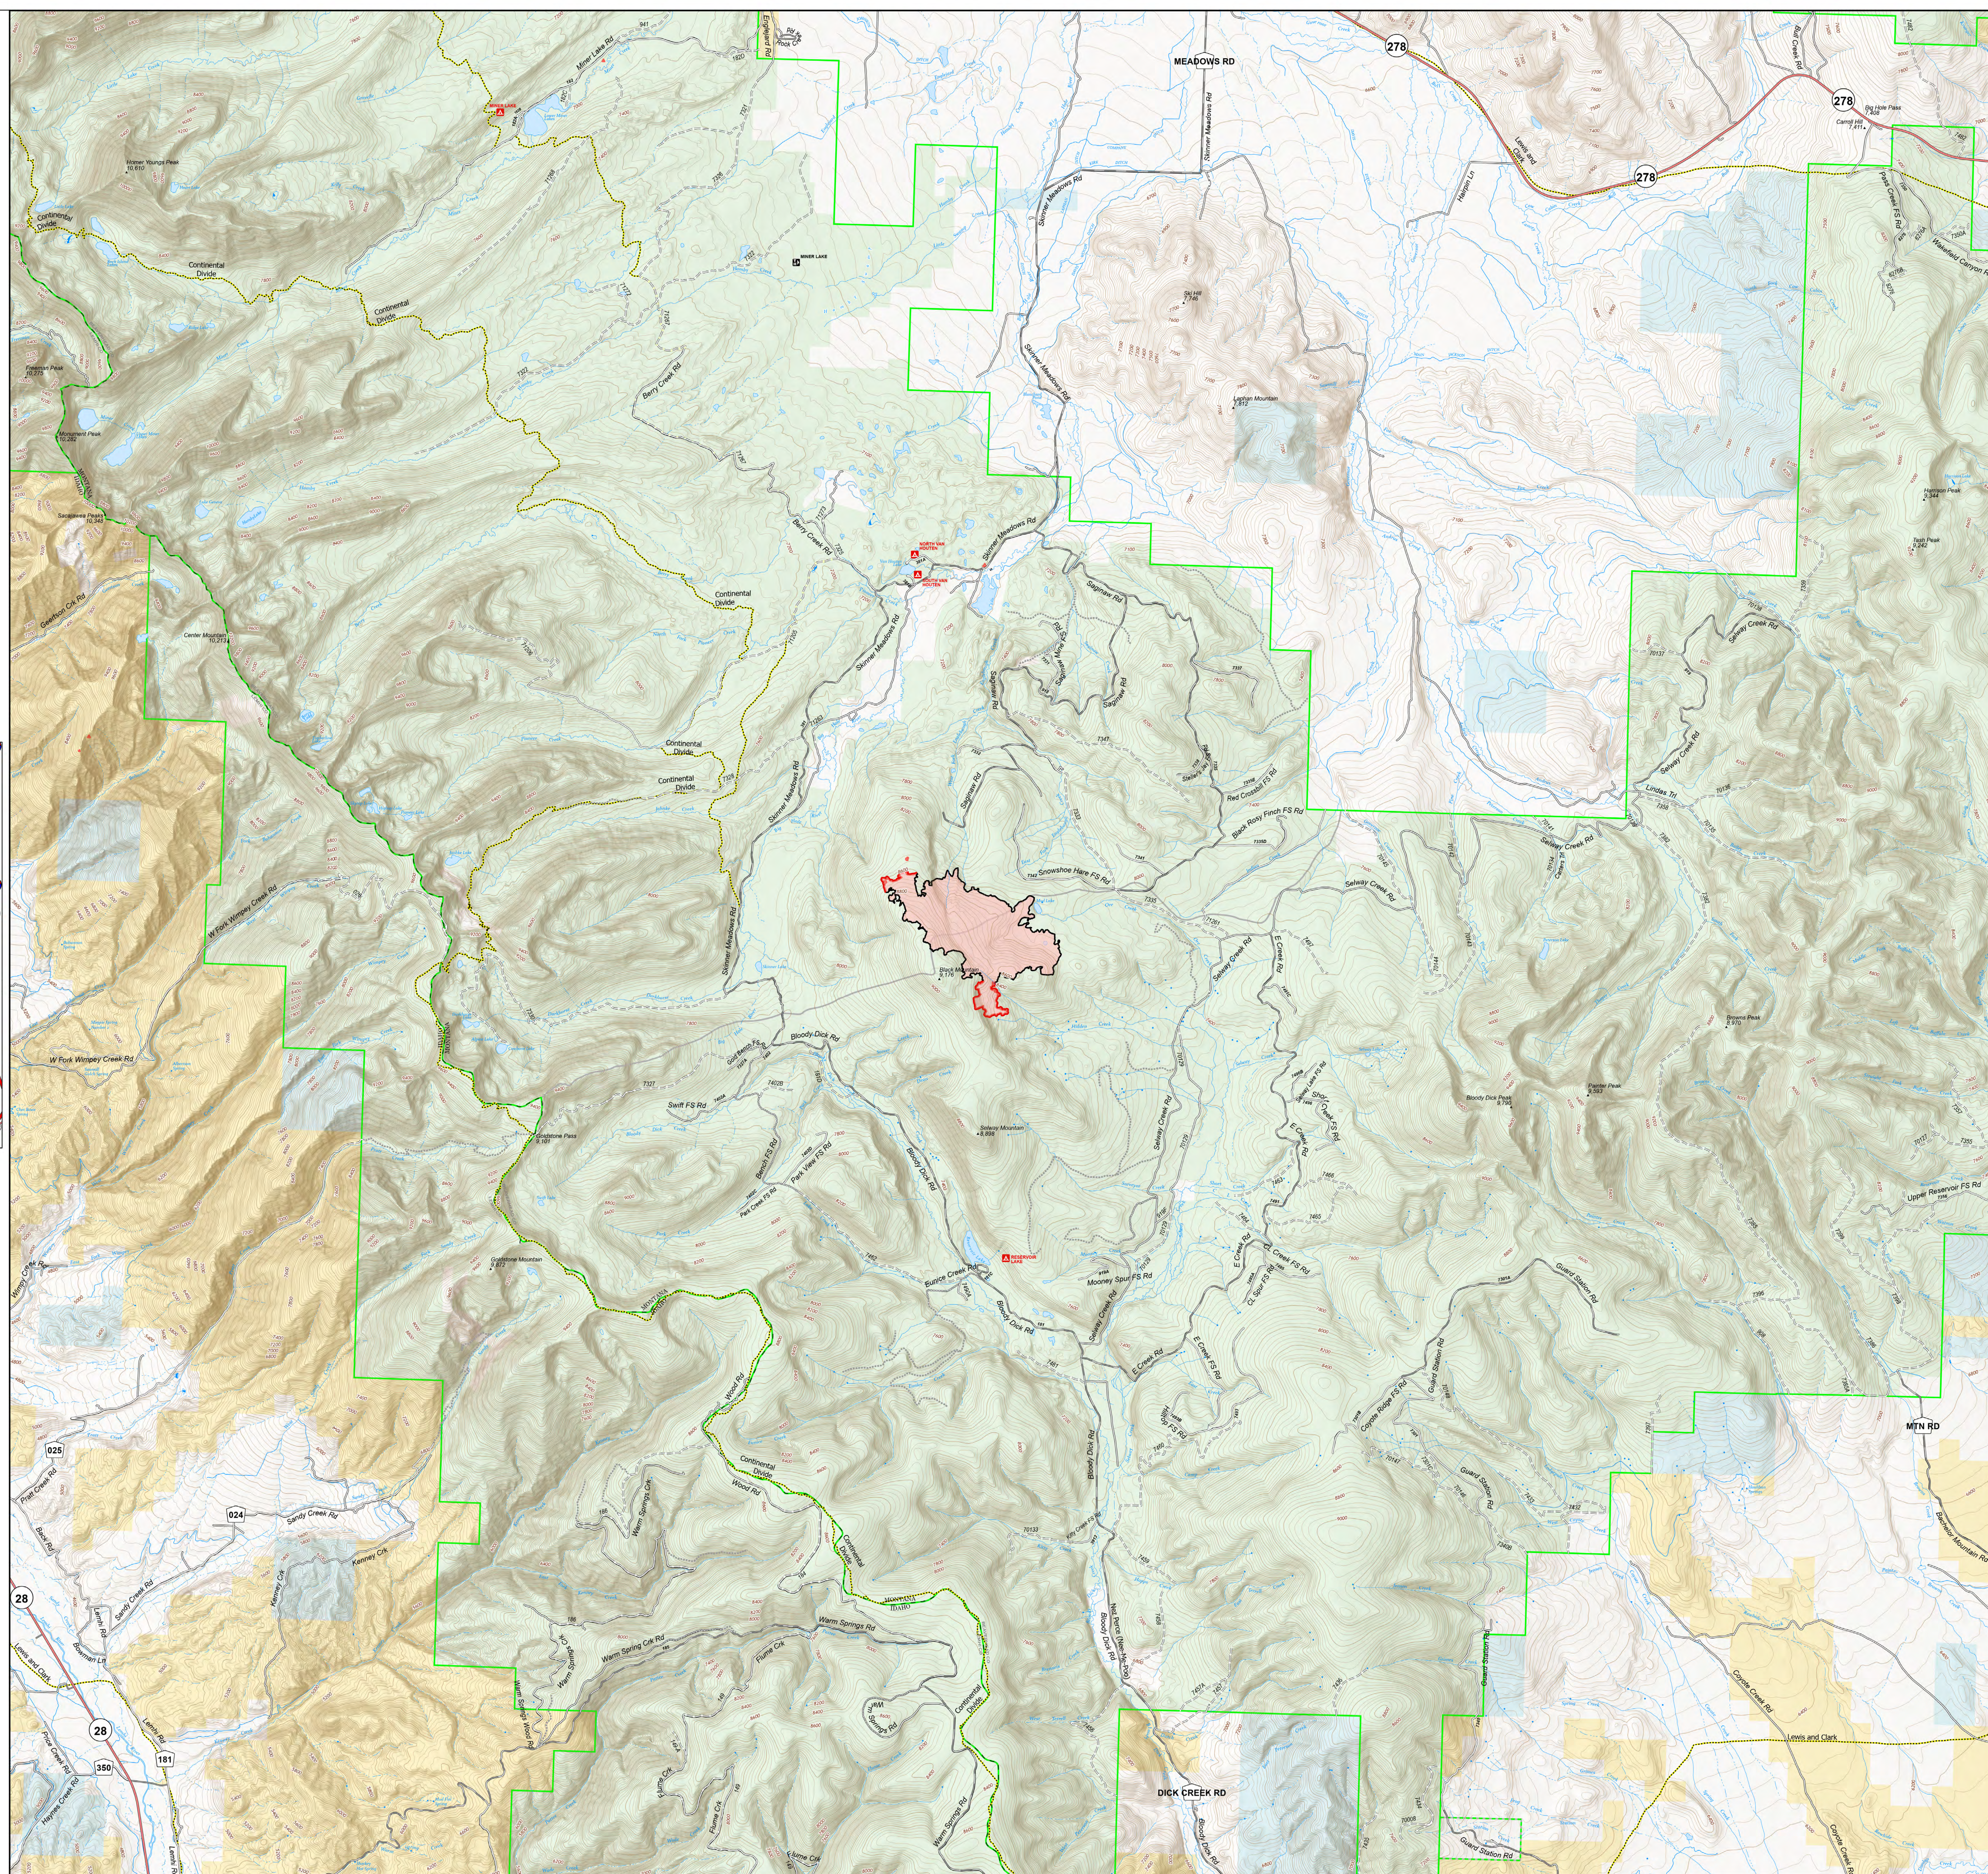

Public Information

Black Mountain
 MT-BDF-006306
 8/13/2021
 1,042 acres
 75% Contained

- Wildfire Daily Fire Perimeter
- State Public Lands
- Other State Lands
- Bureau of Land Management Lands
- Forest Service Land
- Big Hole Battlefield
- Fire Edge
- Contained Line

Fire perimeter updated from
 Acres from IR on 08/12/21 21:16

0 0.75 1.5 2.25 3 Miles

1 inch equals 0.7 miles Scale: 1:41,392