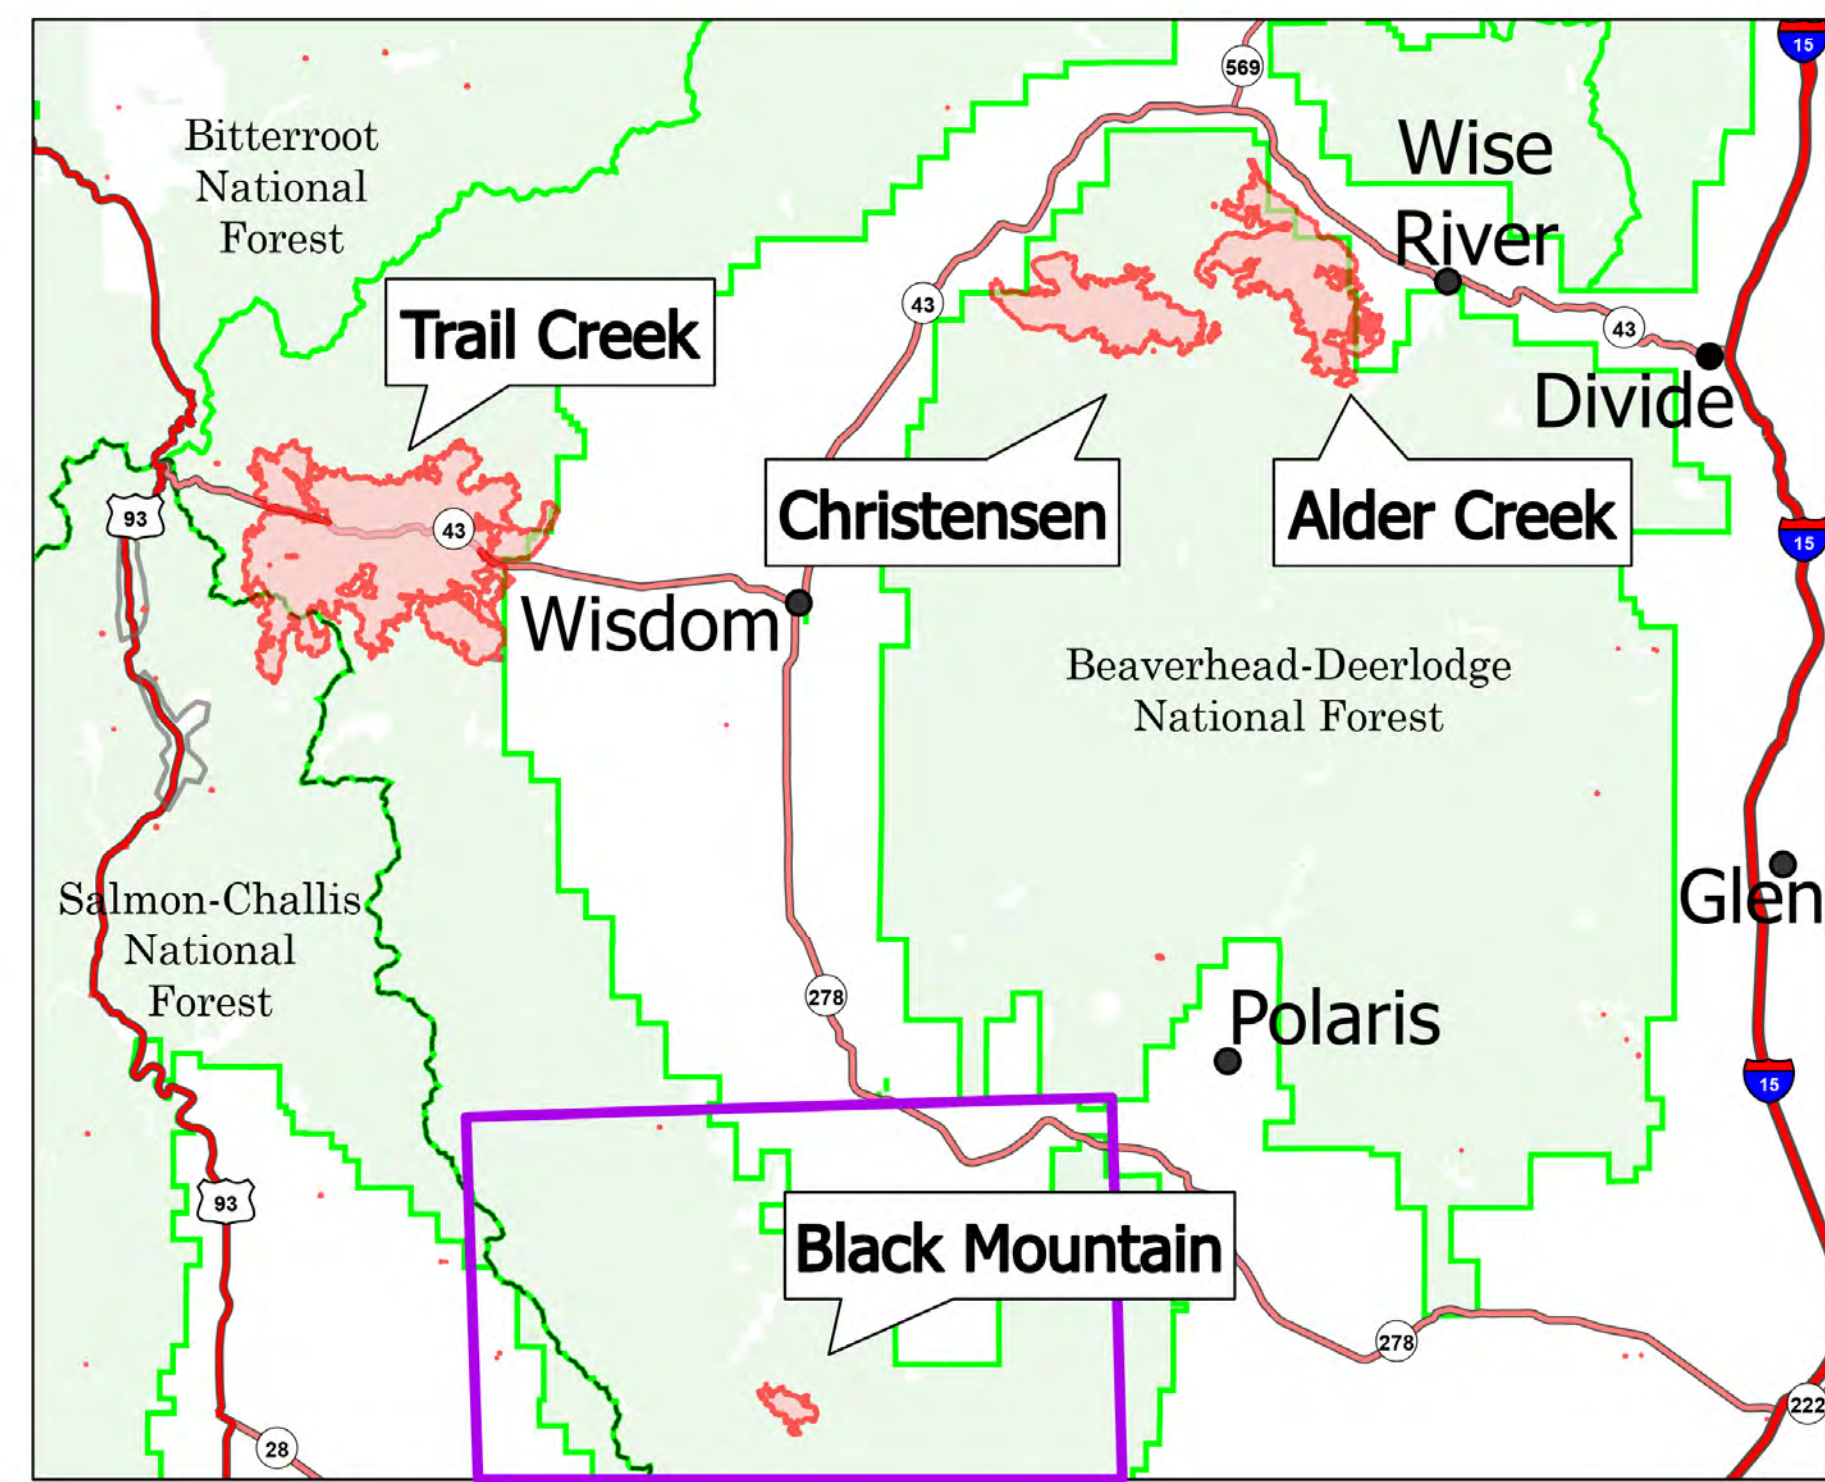

Public Information

Black Mountain
 MT-BDF-006306
 8/13/2021
 1,042 acres
 75% Contained

- Wildfire Daily Fire Perimeter
- State Public Lands
- Other State Lands
- Bureau of Land Management Lands
- Forest Service Land
- Big Hole Battlefield
- Fire Edge
- Contained Line

Fire perimeter updated from
 Acres from IR on 08/12/21 21:16

0 0.75 1.5 2.25 3 Miles

1 inch equals 0.7 miles Scale: 1:41,392