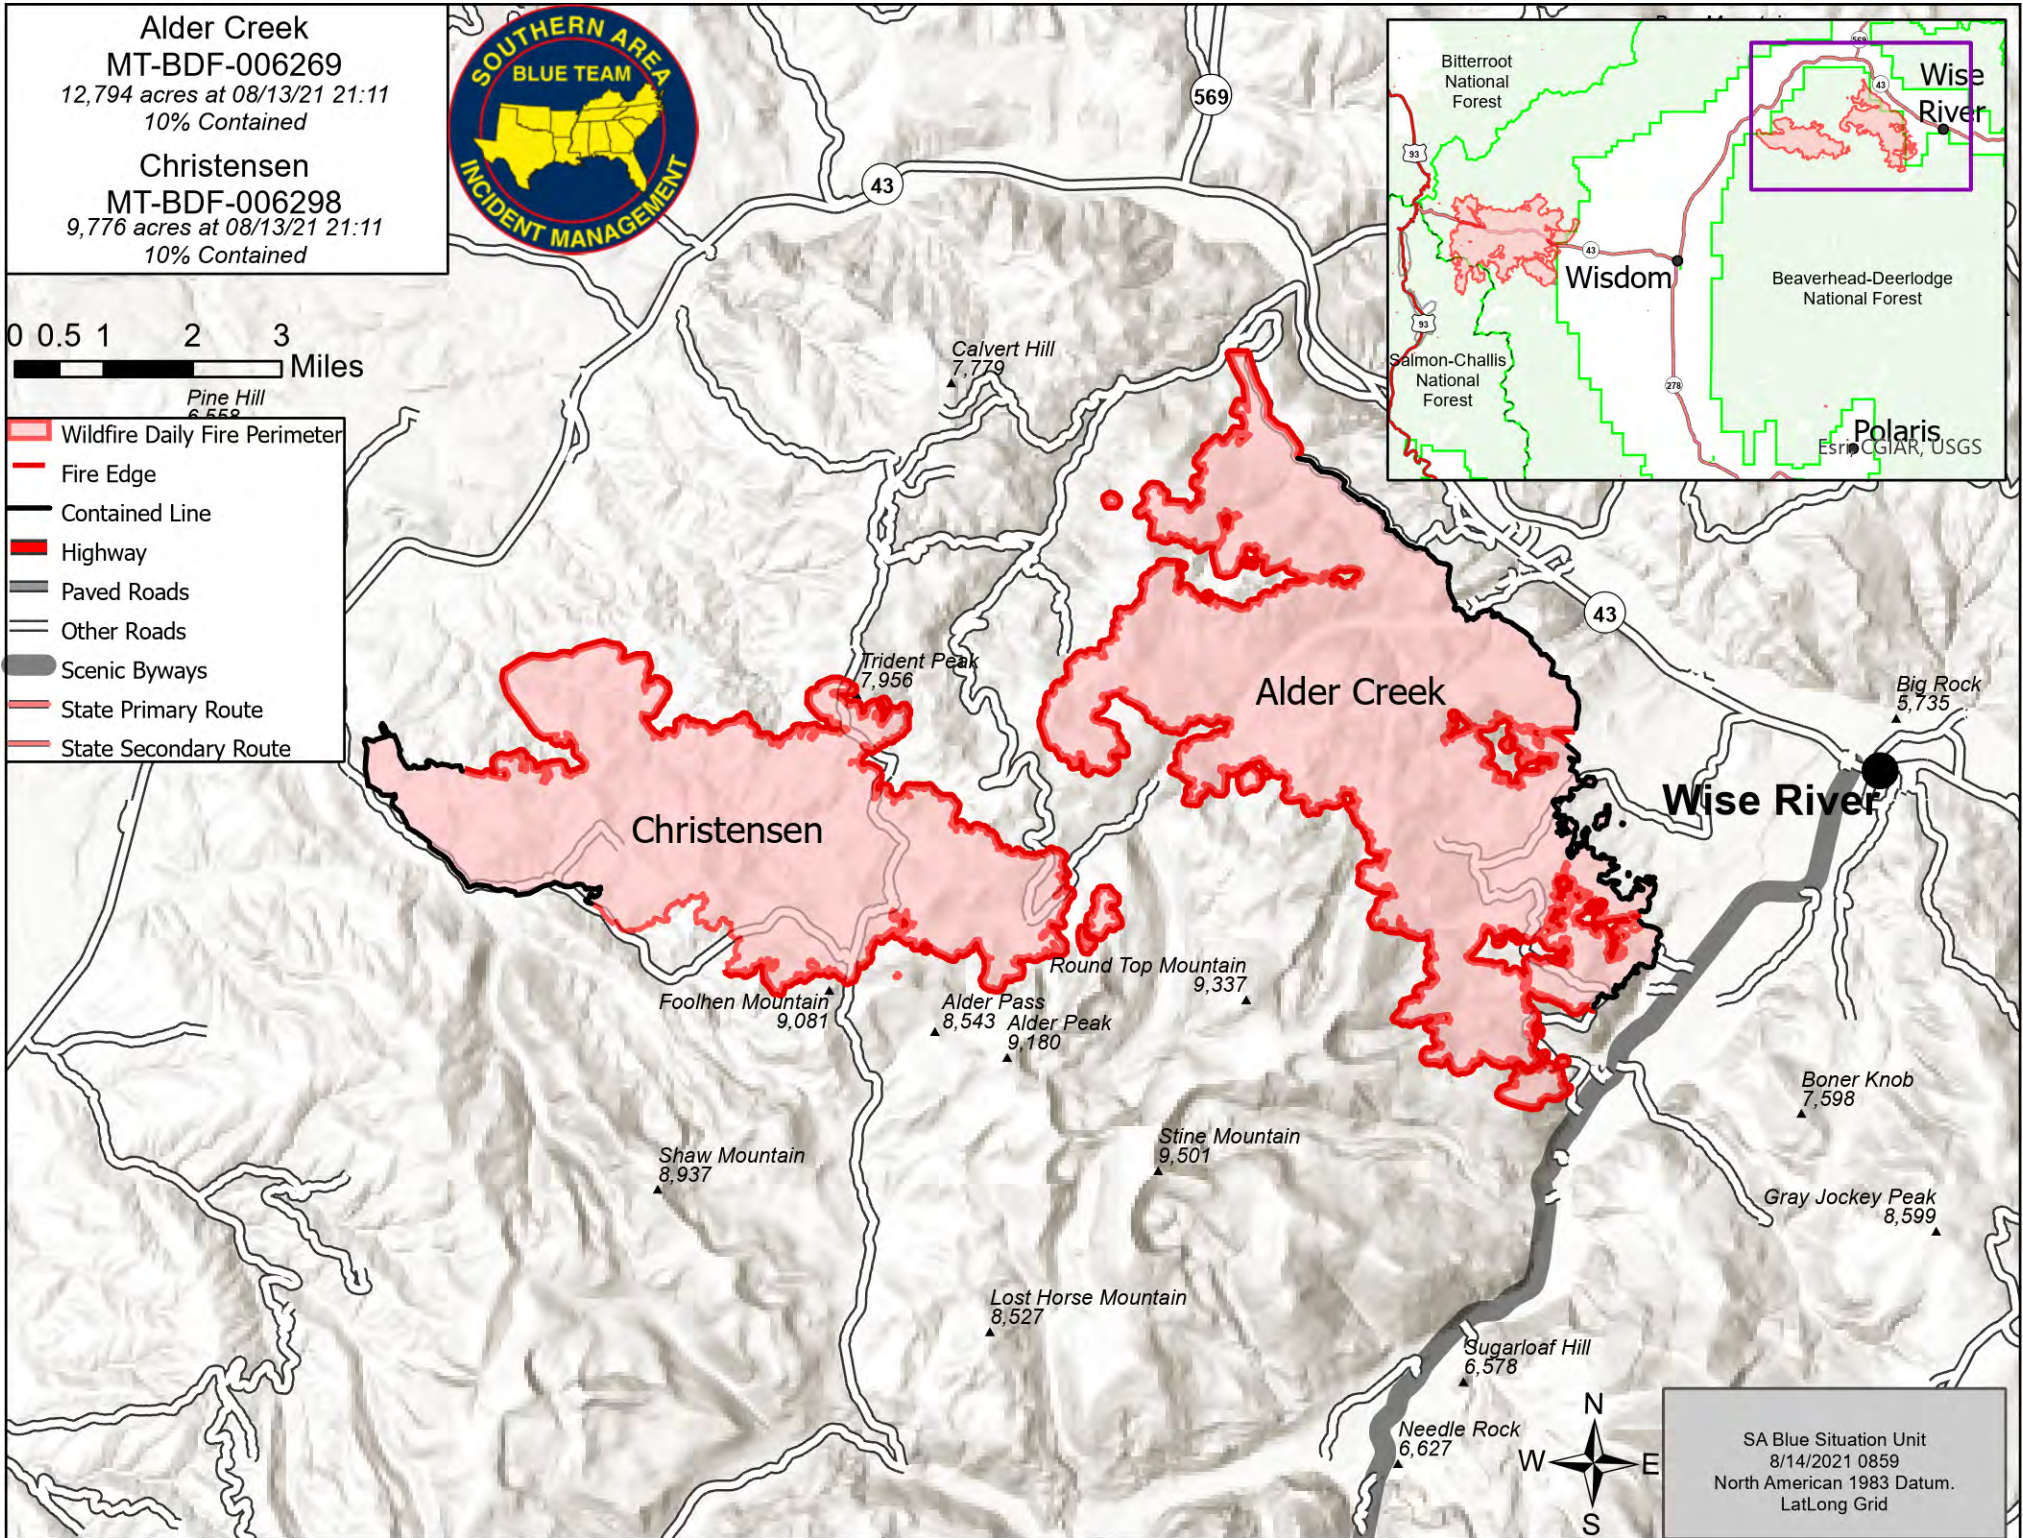

Alder Creek
MT-BDF-006269
12,794 acres at 08/13/21 21:11
10% Contained

Christensen
MT-BDF-006298
9,776 acres at 08/13/21 21:11
10% Contained

0 0.5 1 2 3
Miles

Pine Hill
6,552

- Wildfire Daily Fire Perimeter
- Fire Edge
- Contained Line
- Highway
- Paved Roads
- Other Roads
- Scenic Byways
- State Primary Route
- State Secondary Route

SA Blue Situation Unit
8/14/2021 0859
North American 1983 Datum.
LatLong Grid