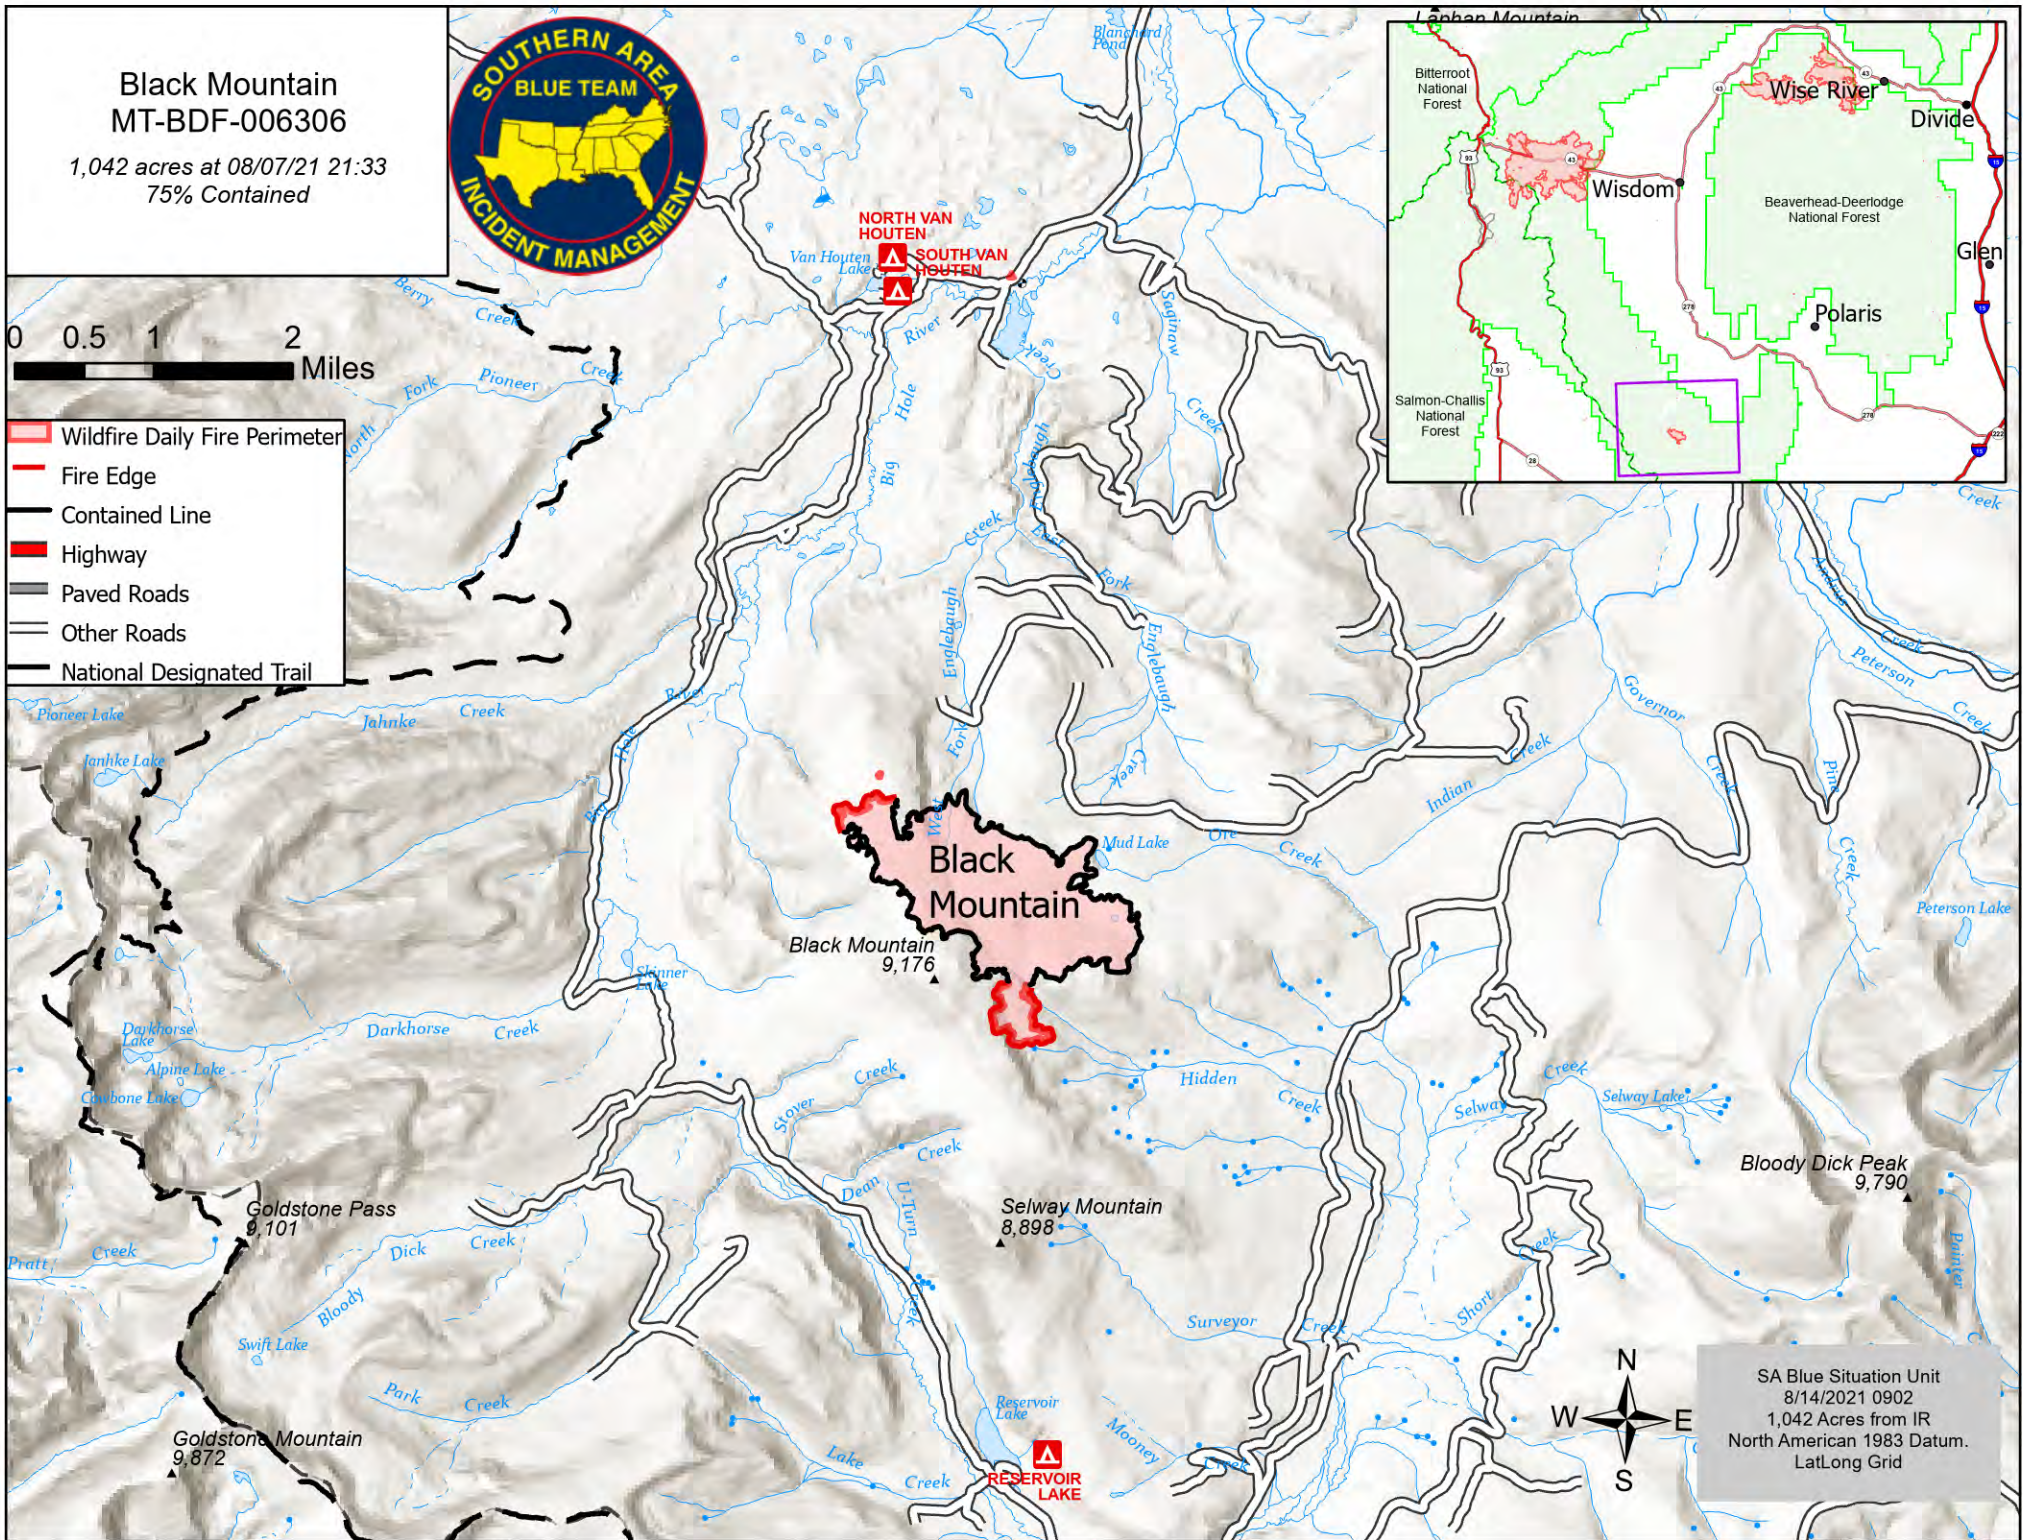

Black Mountain MT-BDF-006306

1,042 acres at 08/07/21 21:33
75% Contained

0 0.5 1 2 Miles

- Wildfire Daily Fire Perimeter
- Fire Edge
- Contained Line
- Highway
- Paved Roads
- Other Roads
- National Designated Trail

SA Blue Situation Unit
8/14/2021 0902
1,042 Acres from IR
North American 1983 Datum.
Lat/Long Grid