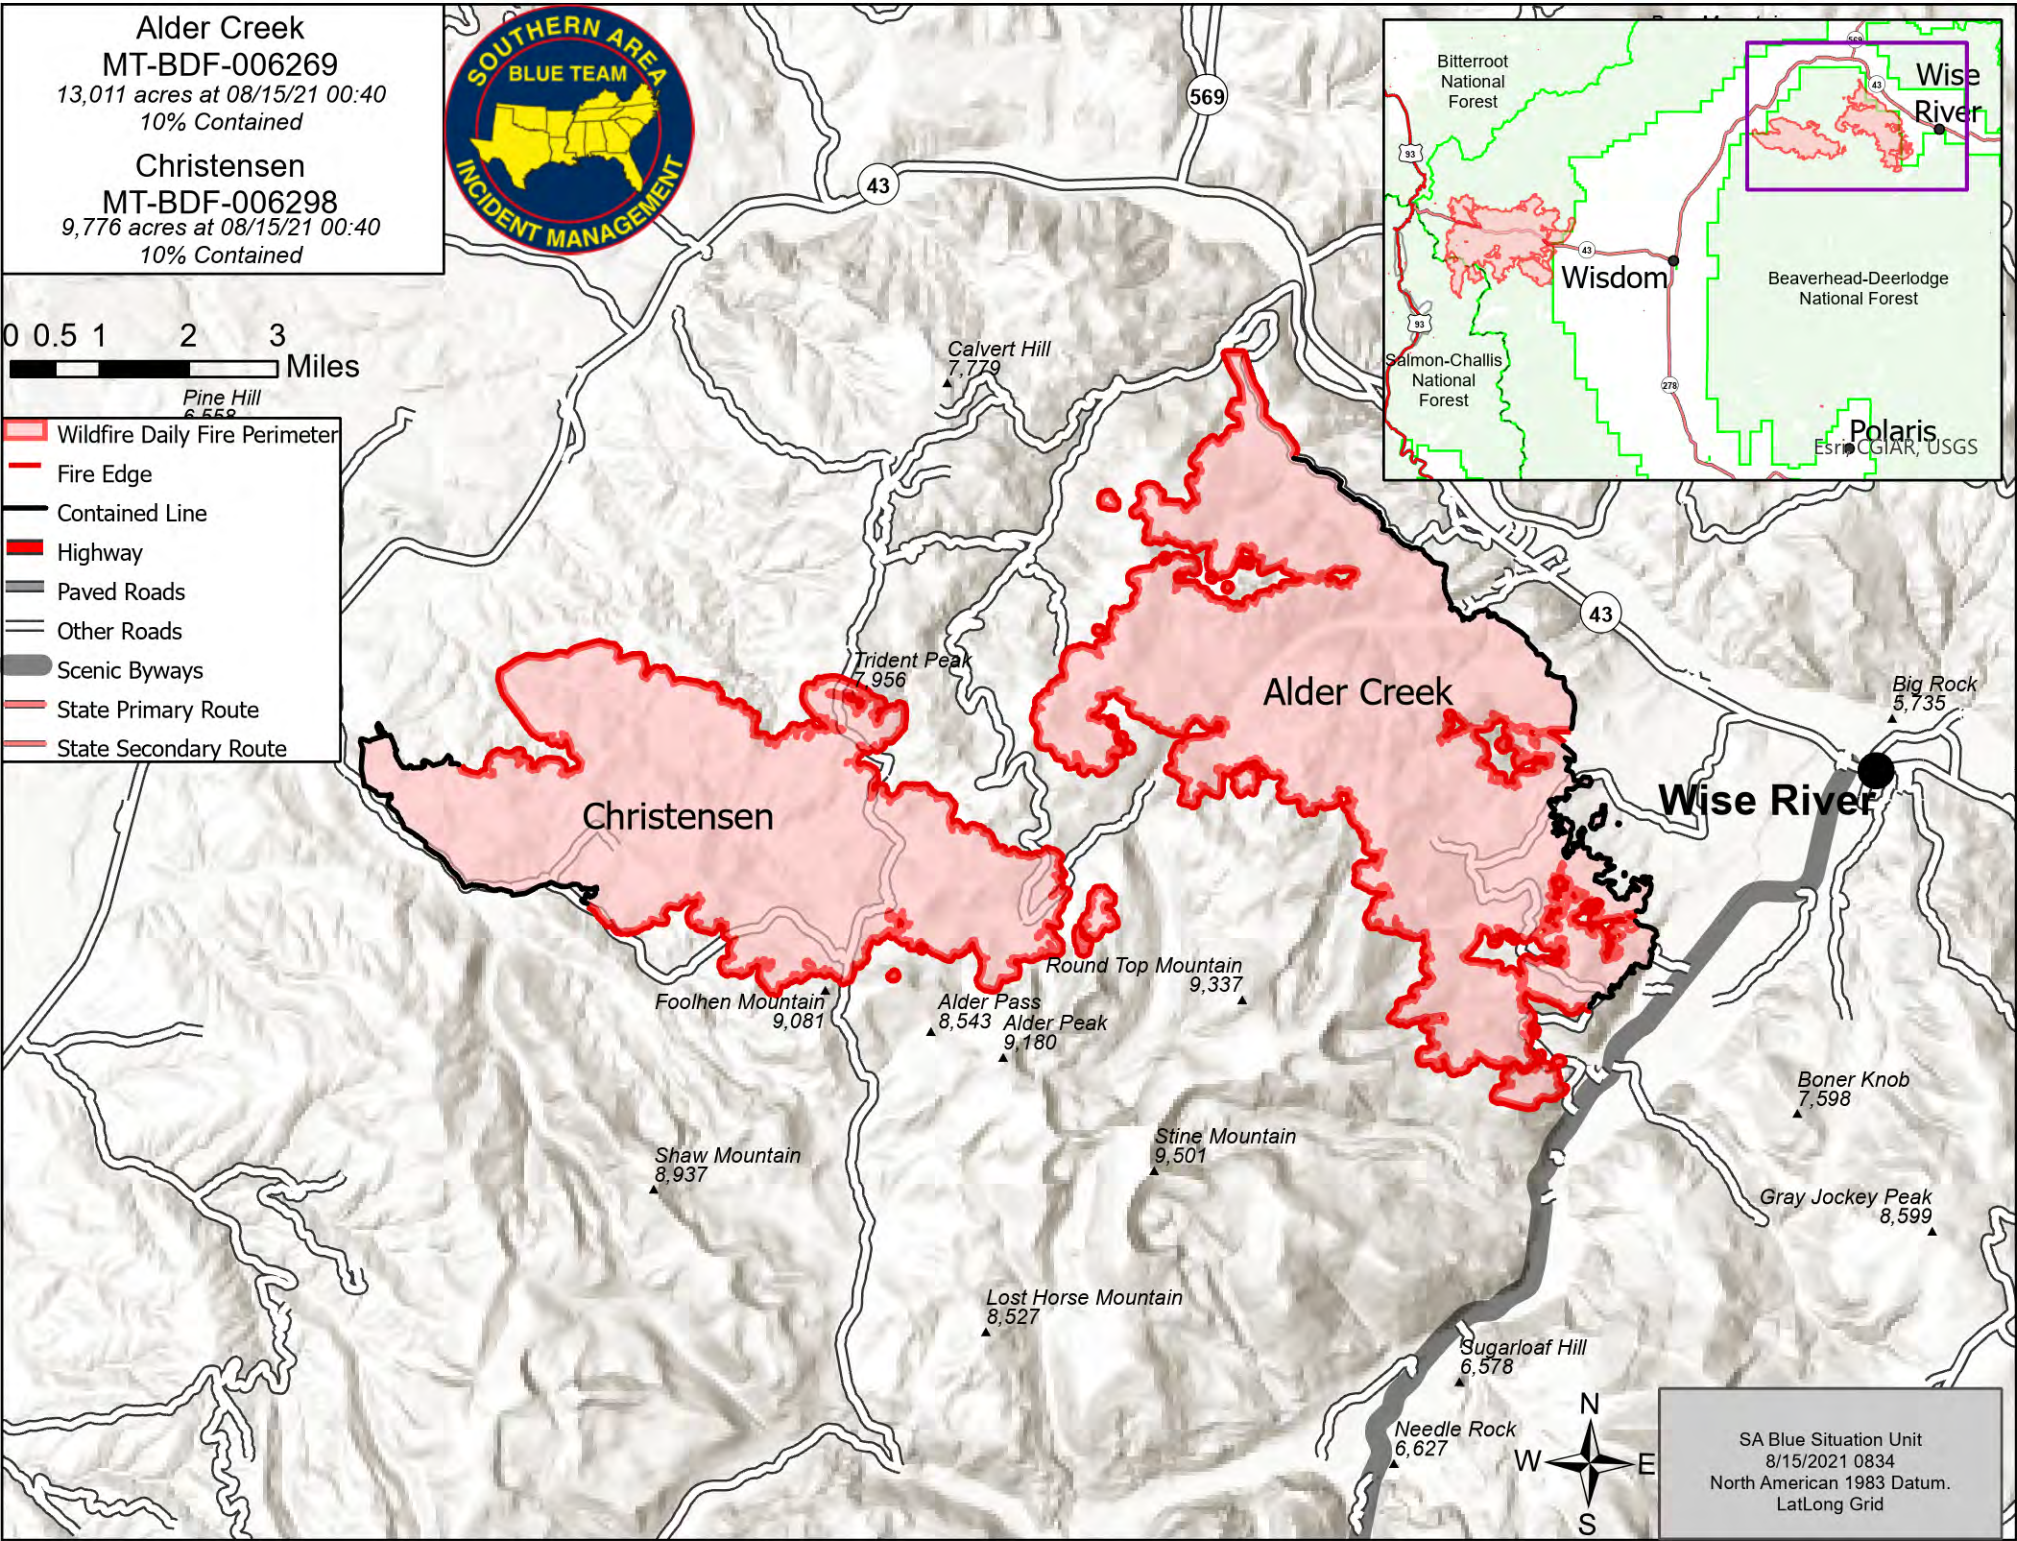

Alder Creek
 MT-BDF-006269
 13,011 acres at 08/15/21 00:40
 10% Contained

Christensen
 MT-BDF-006298
 9,776 acres at 08/15/21 00:40
 10% Contained

- Wildfire Daily Fire Perimeter
- Fire Edge
- Contained Line
- Highway
- Paved Roads
- Other Roads
- Scenic Byways
- State Primary Route
- State Secondary Route

SA Blue Situation Unit
 8/15/2021 0834
 North American 1983 Datum.
 LatLong Grid