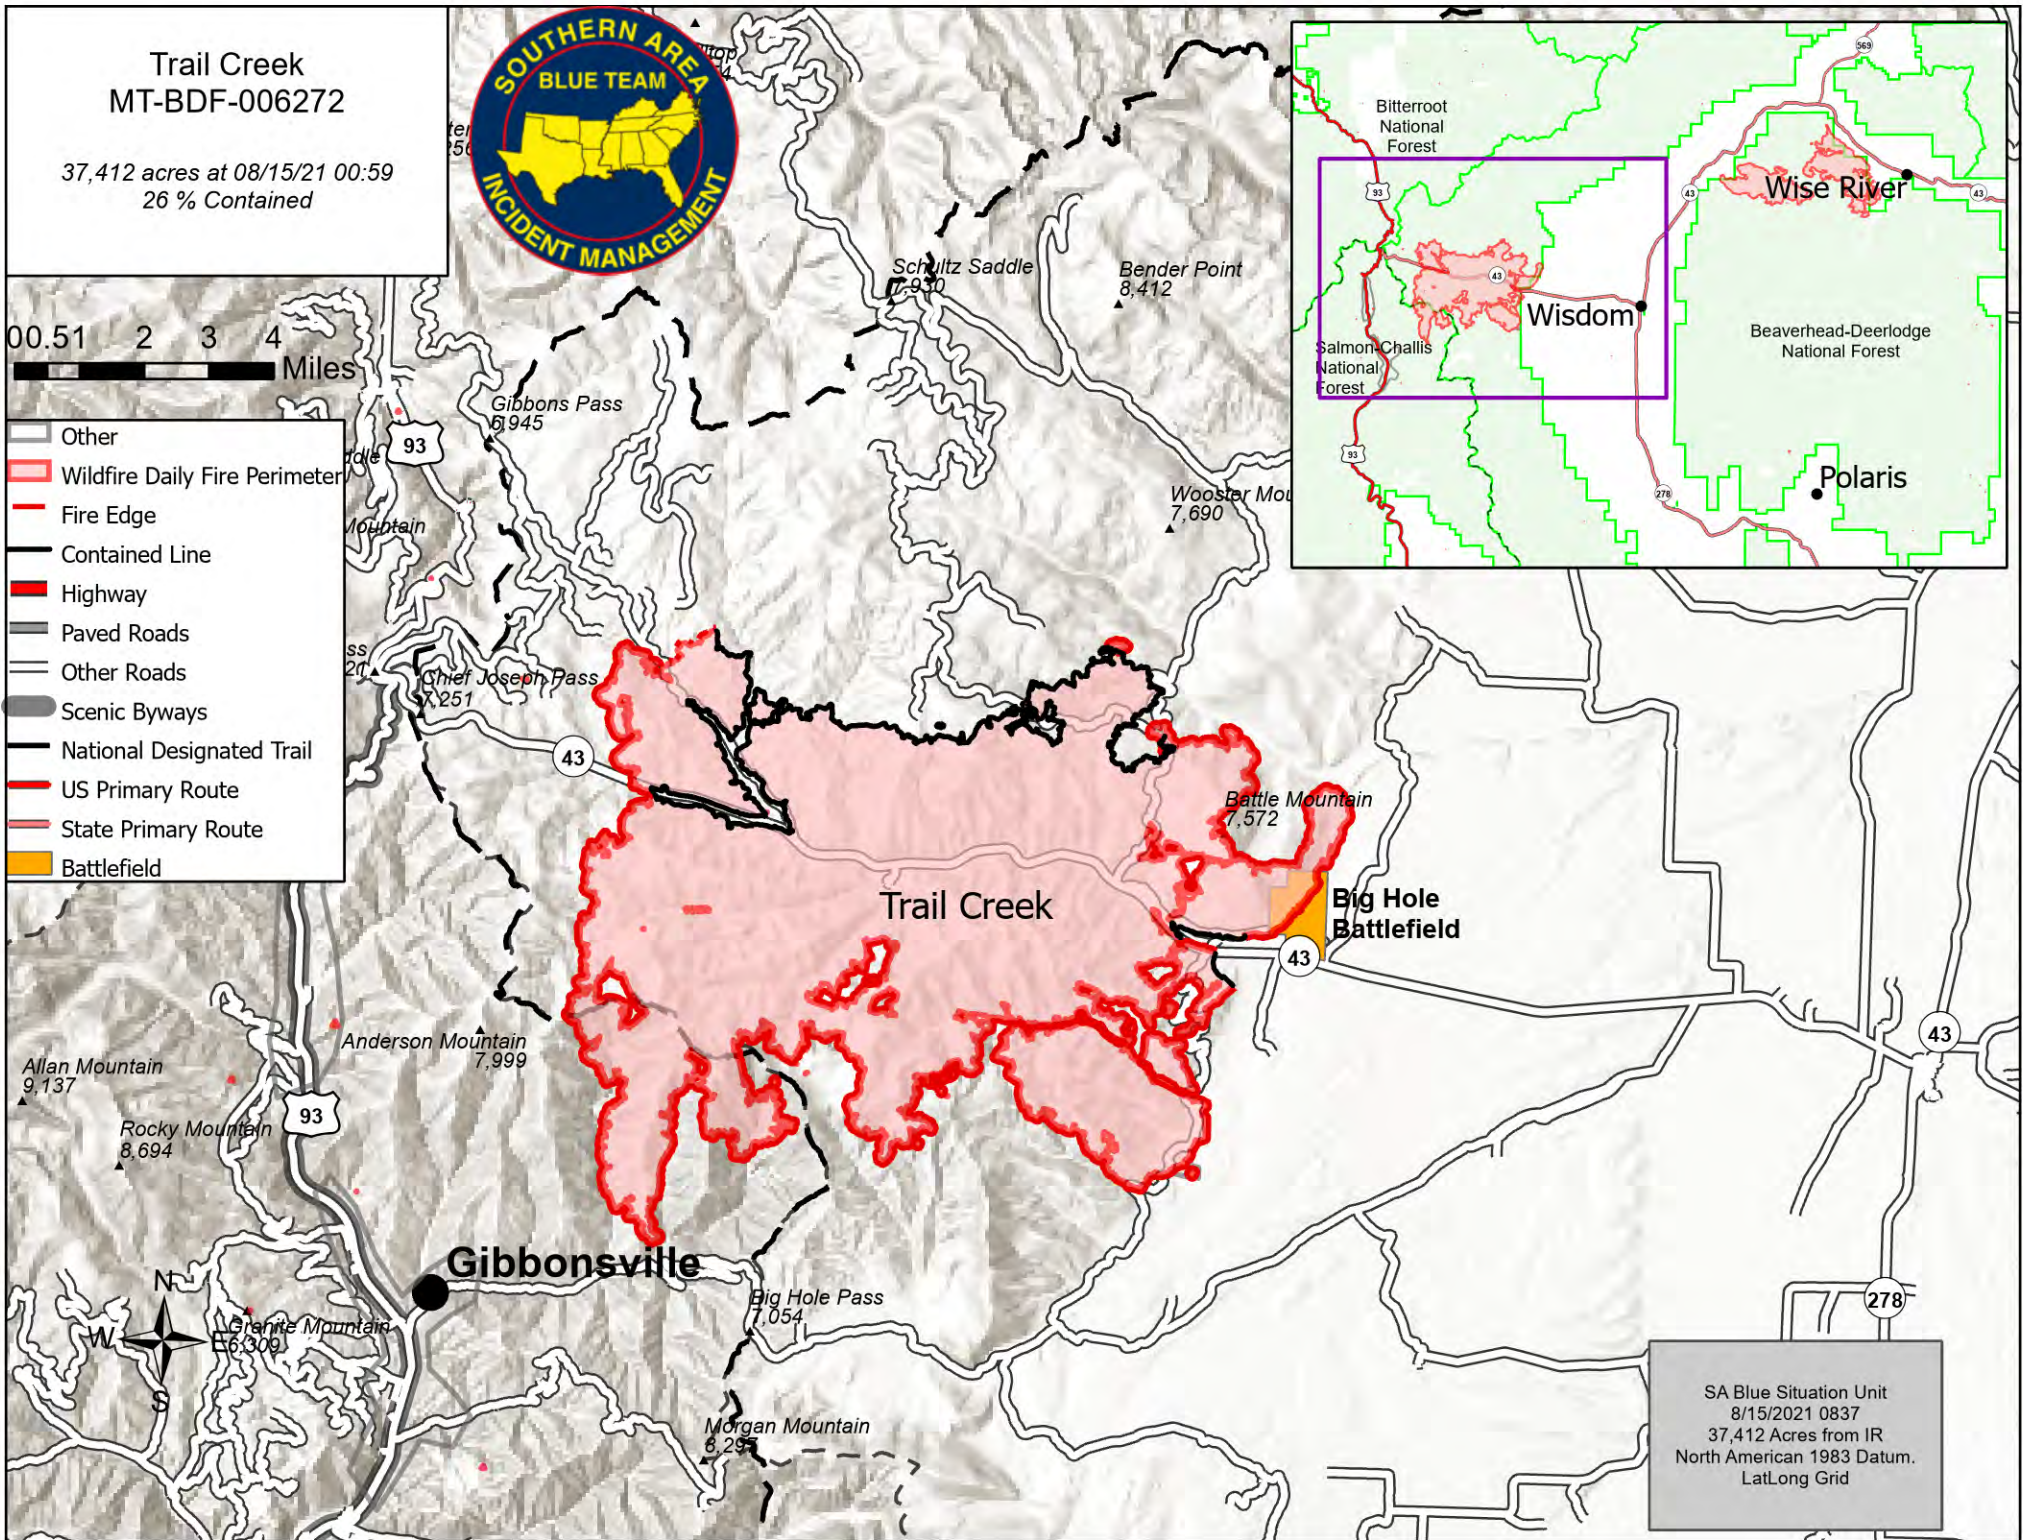

# Trail Creek MT-BDF-006272

37,412 acres at 08/15/21 00:59  
26 % Contained

0 0.5 1 2 3 4 Miles

- Other
- Wildfire Daily Fire Perimeter
- Fire Edge
- Contained Line
- Highway
- Paved Roads
- Other Roads
- Scenic Byways
- National Designated Trail
- US Primary Route
- State Primary Route
- Battlefield

SA Blue Situation Unit  
8/15/2021 0837  
37,412 Acres from IR  
North American 1983 Datum.  
LatLong Grid