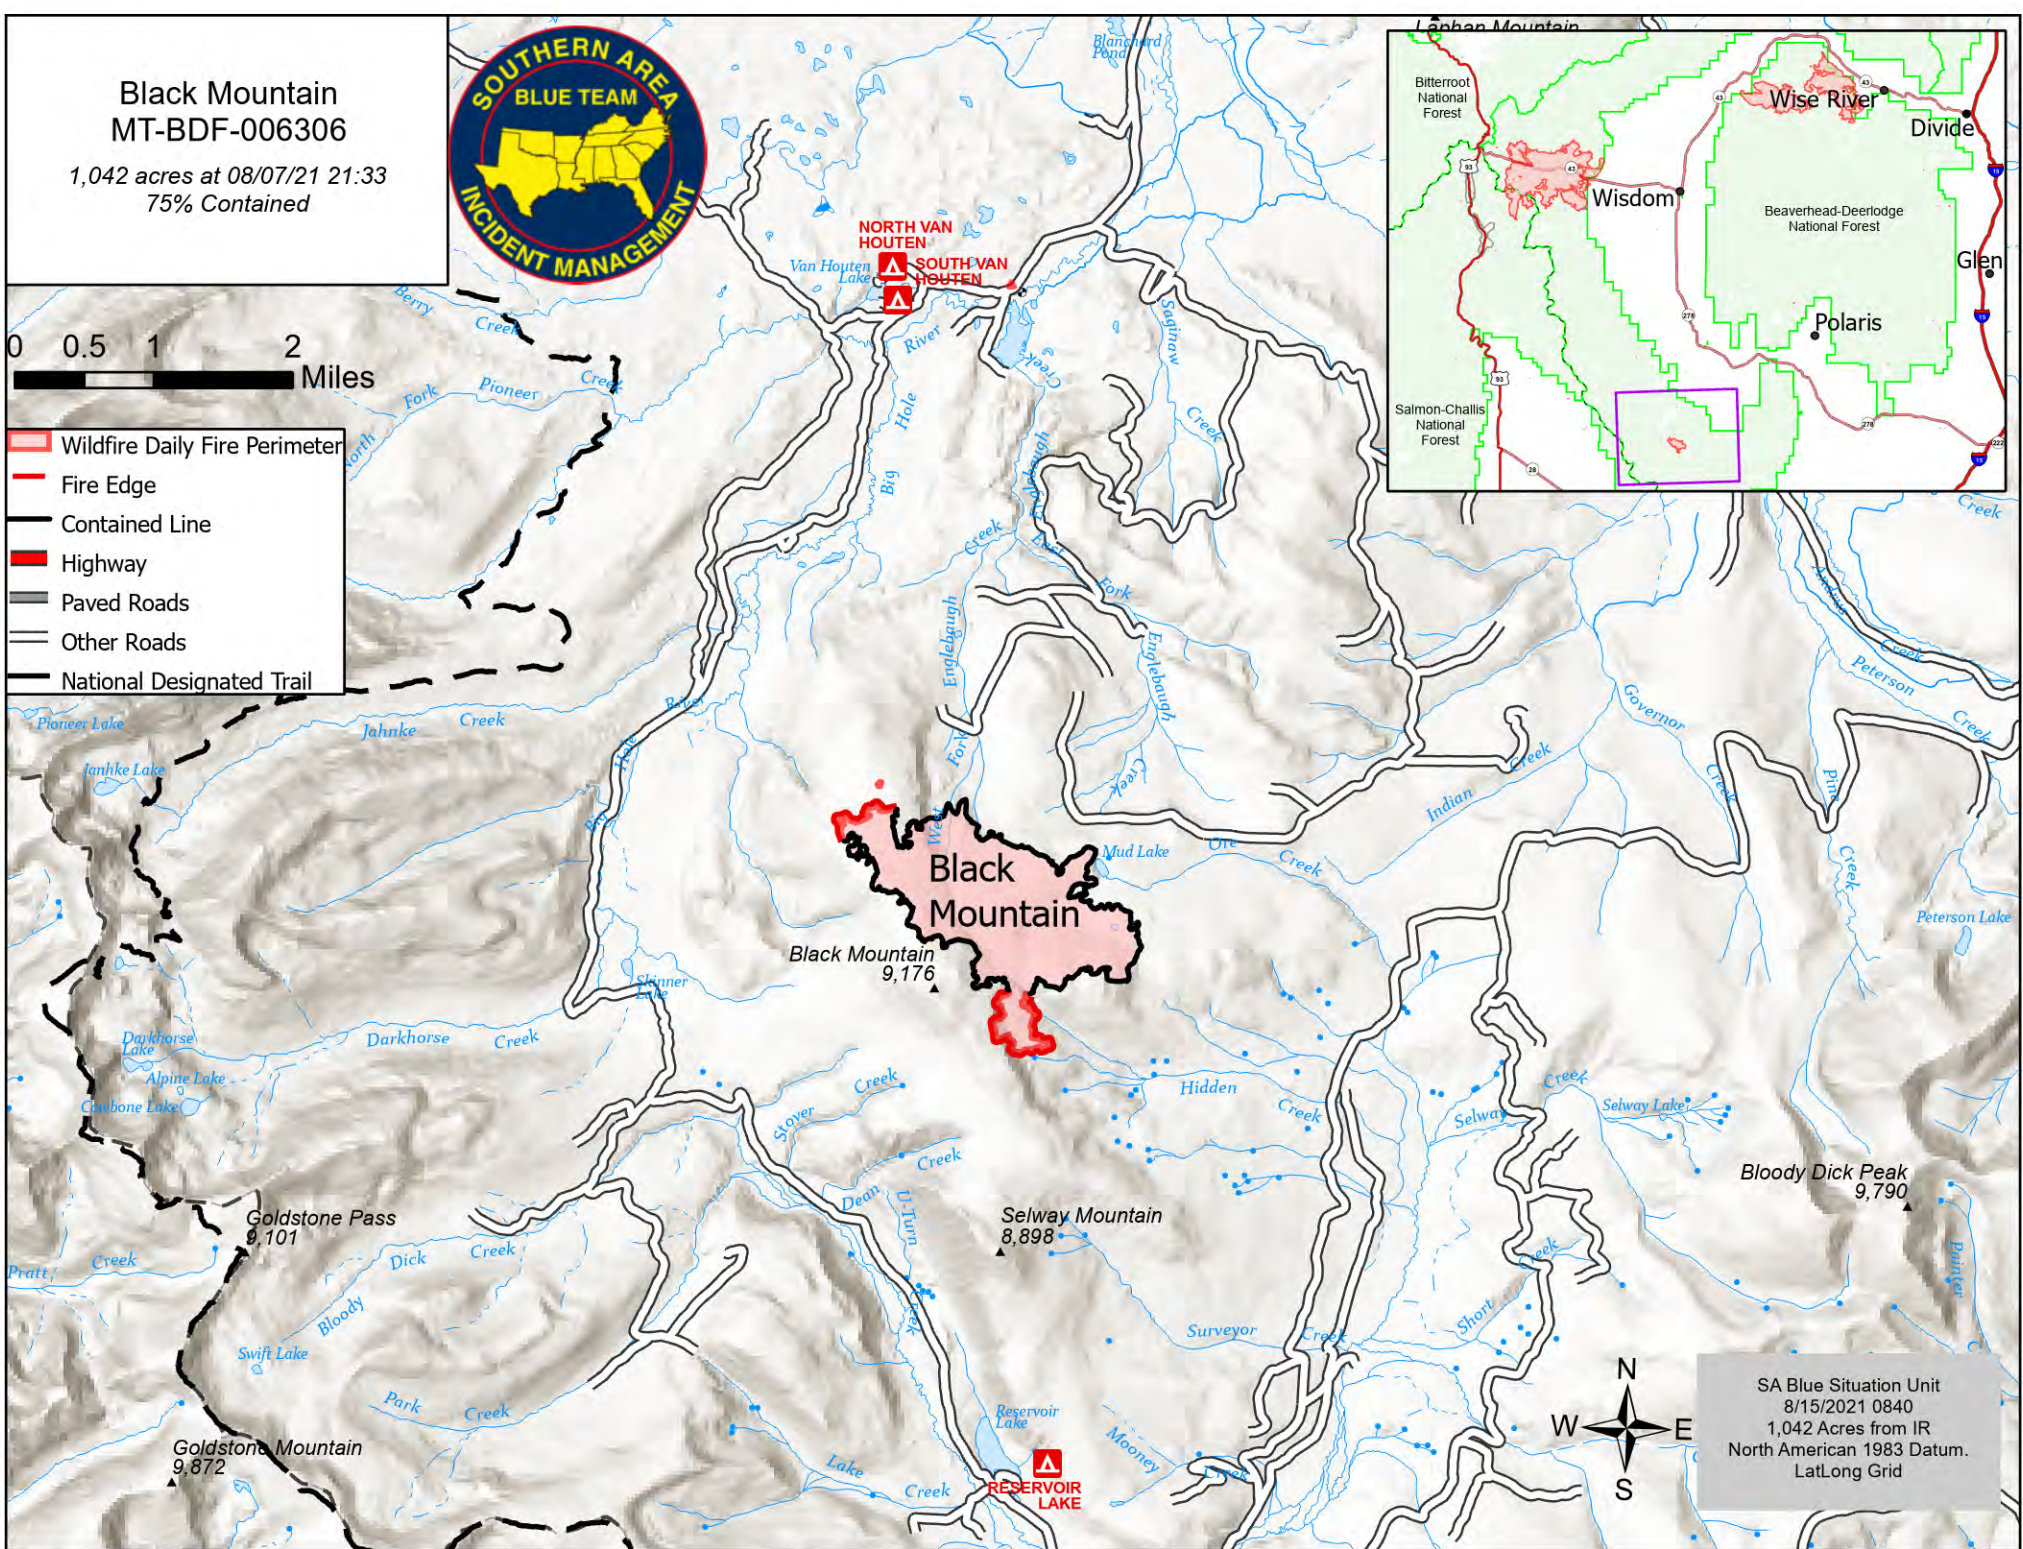

# Black Mountain MT-BDF-006306

1,042 acres at 08/07/21 21:33  
75% Contained

0 0.5 1 2 Miles

- Wildfire Daily Fire Perimeter
- Fire Edge
- Contained Line
- Highway
- Paved Roads
- Other Roads
- National Designated Trail

SA Blue Situation Unit  
8/15/2021 0840  
1,042 Acres from IR  
North American 1983 Datum.  
Lat/Long Grid