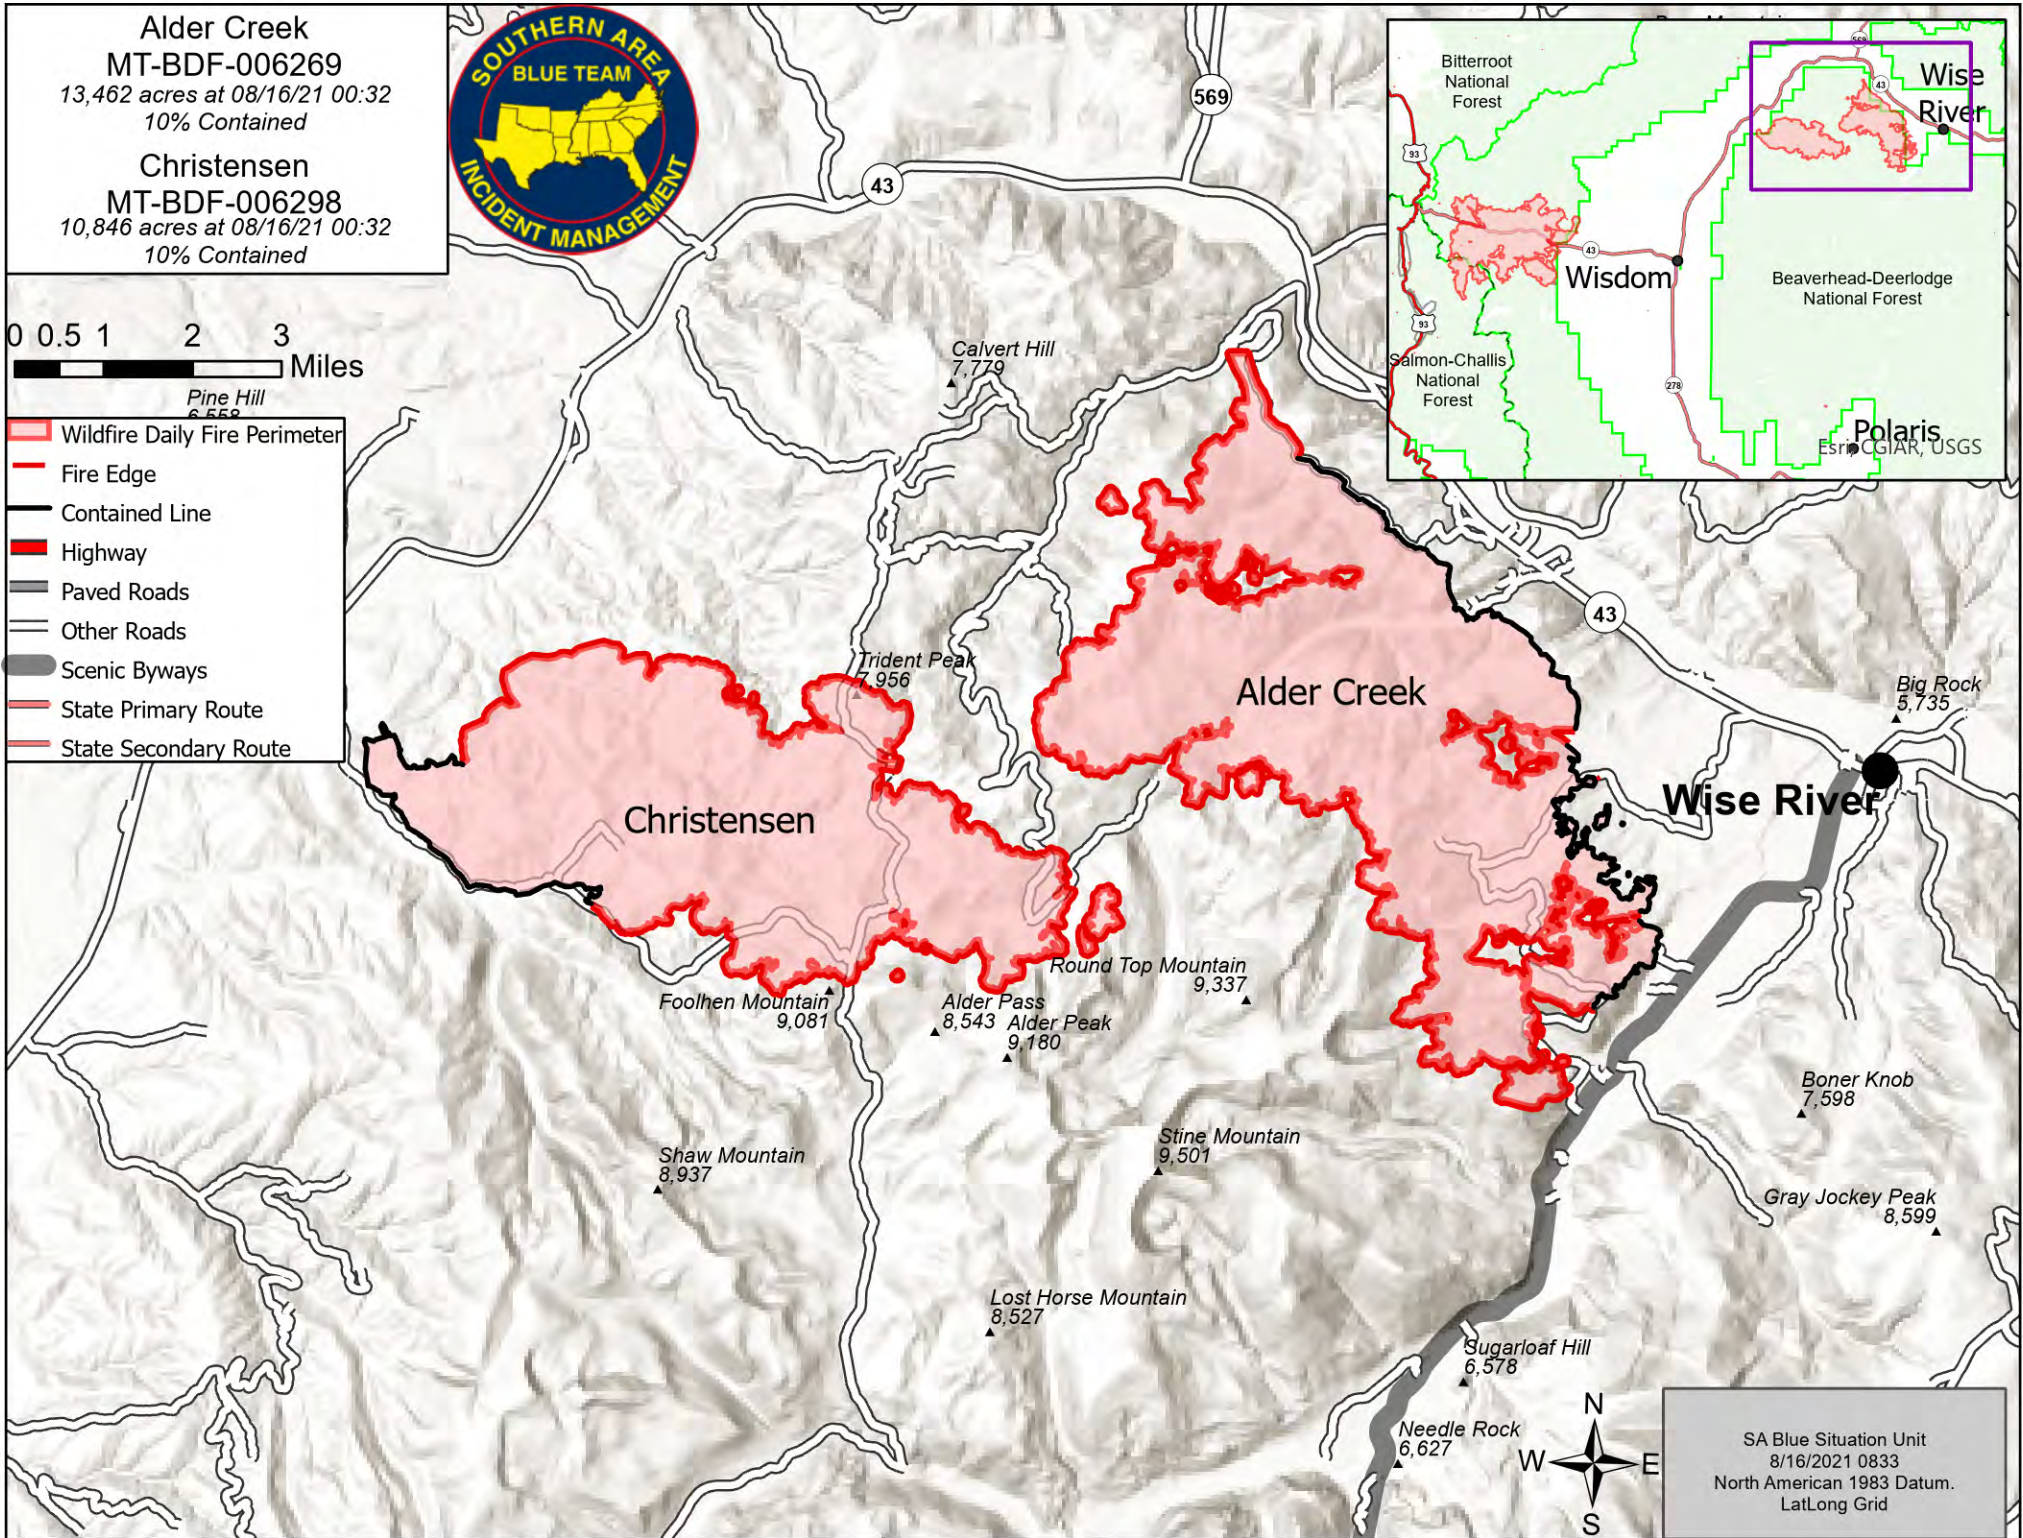

Alder Creek
MT-BDF-006269
13,462 acres at 08/16/21 00:32
10% Contained

Christensen
MT-BDF-006298
10,846 acres at 08/16/21 00:32
10% Contained

0 0.5 1 2 3
Miles

Pine Hill
6,552

- Wildfire Daily Fire Perimeter
- Fire Edge
- Contained Line
- Highway
- Paved Roads
- Other Roads
- Scenic Byways
- State Primary Route
- State Secondary Route

SA Blue Situation Unit
8/16/2021 0833
North American 1983 Datum.
LatLong Grid