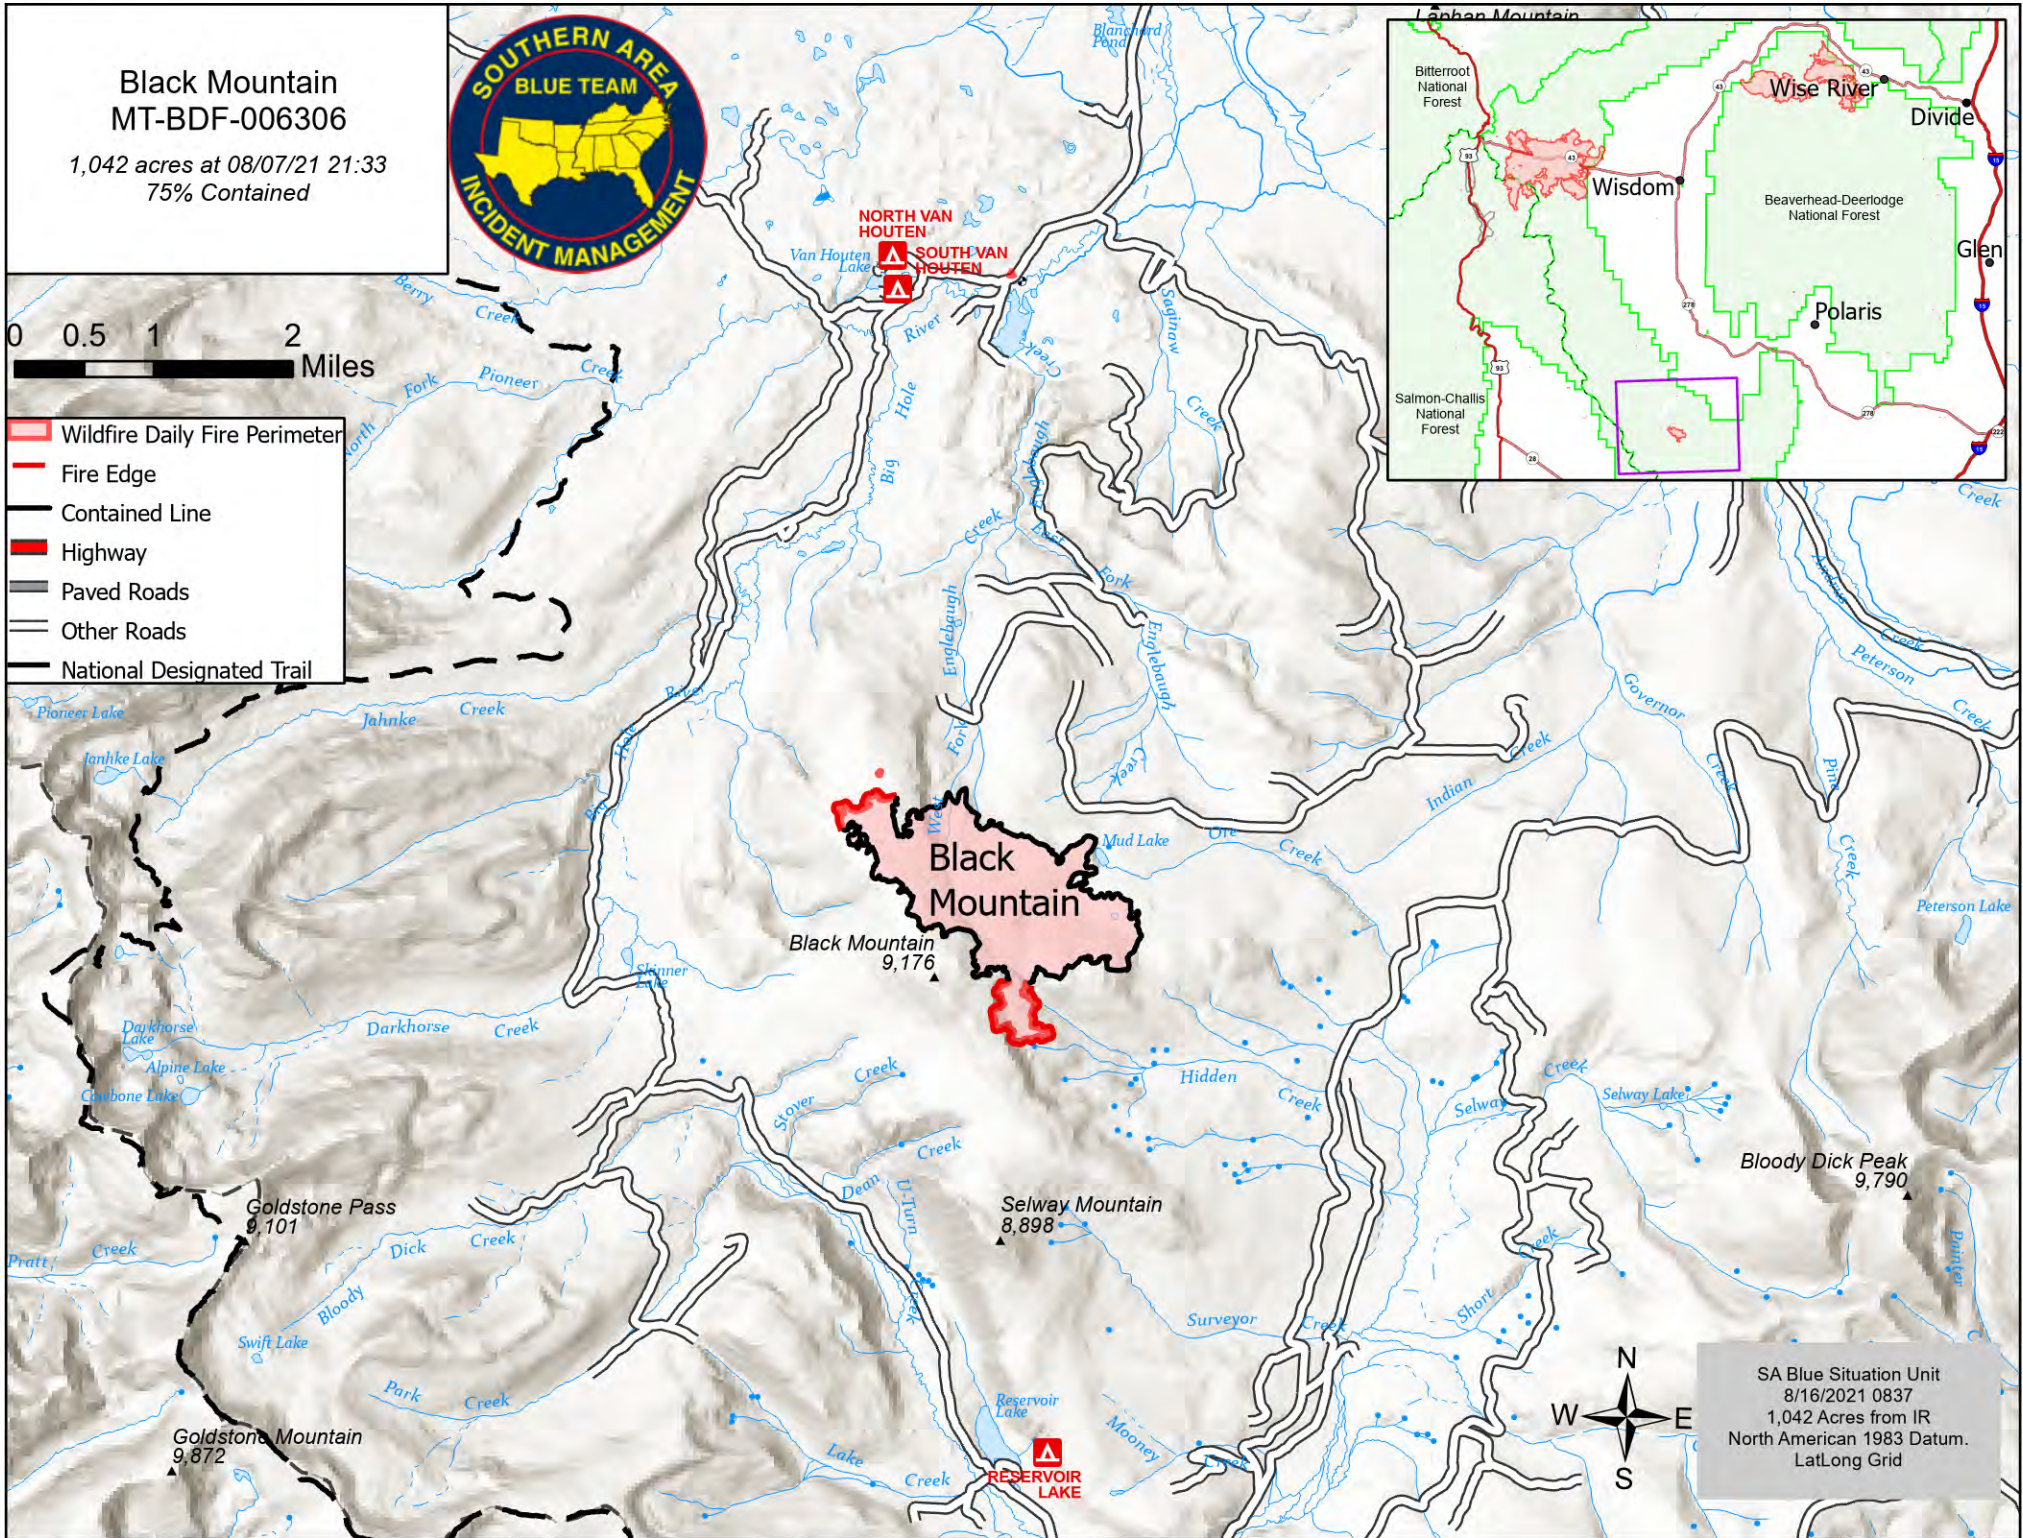

Black Mountain MT-BDF-006306

1,042 acres at 08/07/21 21:33
75% Contained

0 0.5 1 2 Miles

- Wildfire Daily Fire Perimeter
- Fire Edge
- Contained Line
- Highway
- Paved Roads
- Other Roads
- National Designated Trail

SA Blue Situation Unit
8/16/2021 0837
1,042 Acres from IR
North American 1983 Datum.
Lat/Long Grid