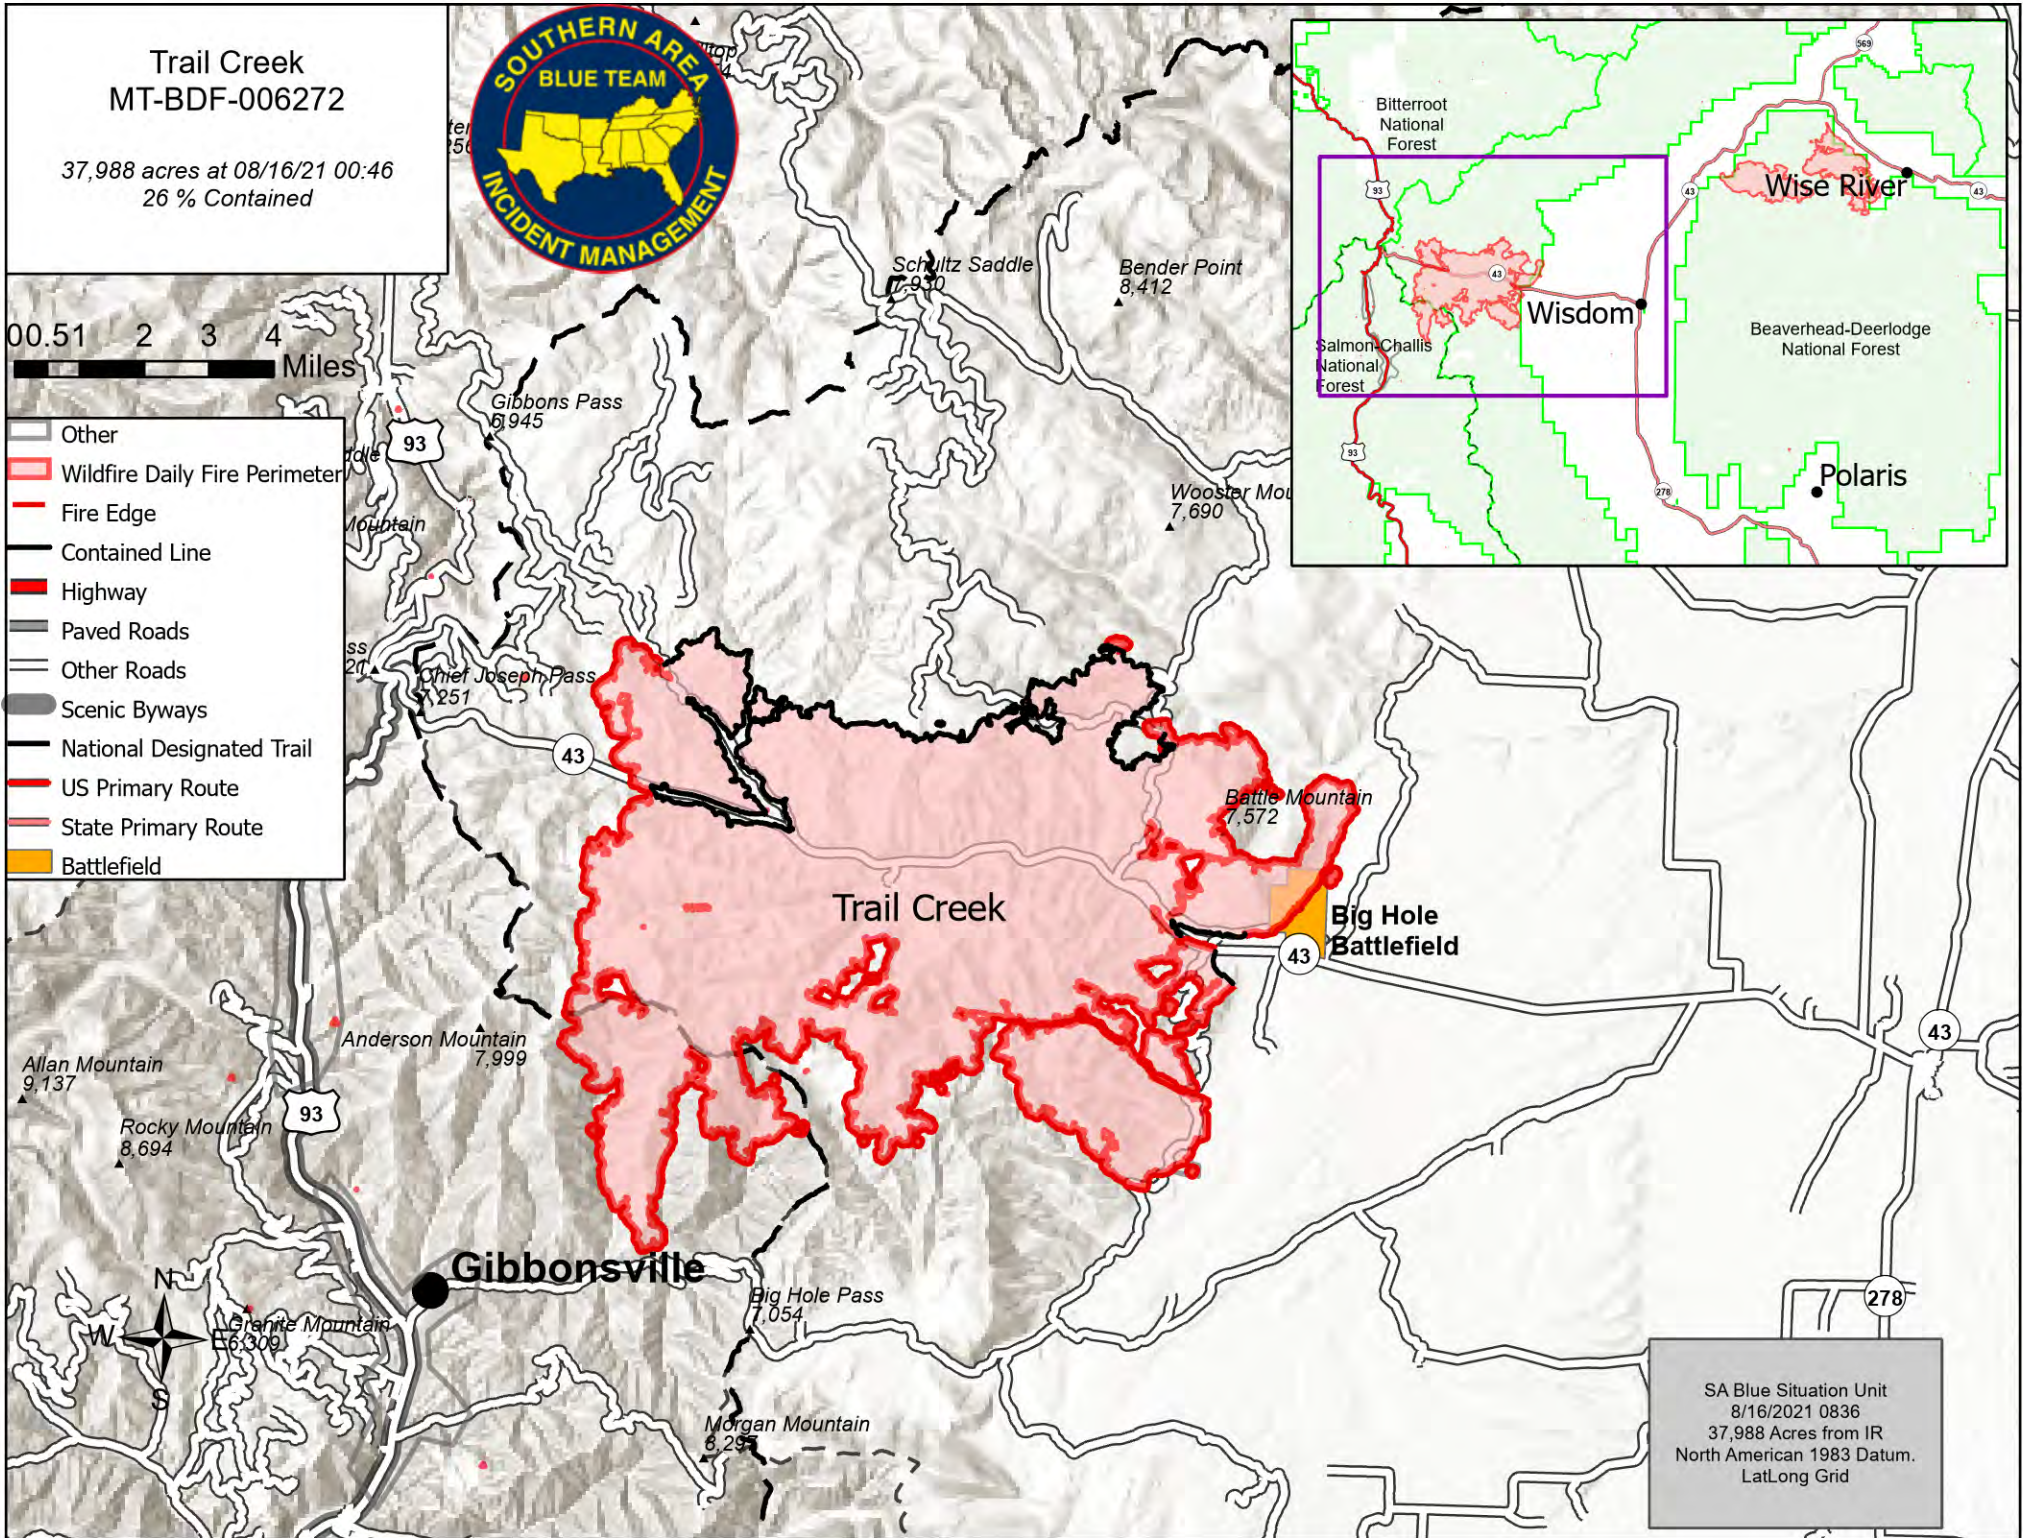

Trail Creek MT-BDF-006272

37,988 acres at 08/16/21 00:46
26 % Contained

0 0.5 1 2 3 4 Miles

- Other
- Wildfire Daily Fire Perimeter
- Fire Edge
- Contained Line
- Highway
- Paved Roads
- Other Roads
- Scenic Byways
- National Designated Trail
- US Primary Route
- State Primary Route
- Battlefield

SA Blue Situation Unit
8/16/2021 0836
37,988 Acres from IR
North American 1983 Datum.
LatLong Grid